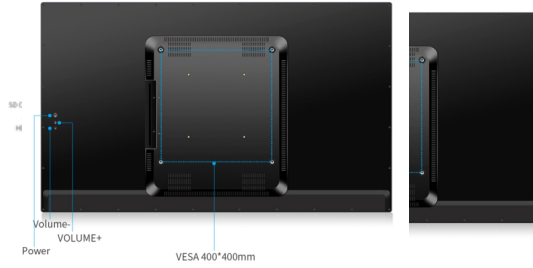

Back Show

System	CPU	CPU: RK3288 (Quad core cortex A9,1.6G)
	RAM	2GB
	Internal memory	16GB
Display	Operation system	Android 6.0
	Touch screen	10-Point capacitive touch screen
	Panel	27"LCD full HD IPS screen,LED backlight
	Resolution	1920*1080
	Viewing angles	89/89(H),89/89(V)
	Contrast ratio	3000
Network	Luminance	250cdm2
	Aspect Ratio	,16:9
	WiFi	802.11b/g/n
	3G dongle	3G USB dongle ext.
	Ethernet	10M/100M Ethernet
Interface	Bluetooth	Bluetooth
	Card slot	SD,Support up to 32GB
	USB Device	Mini USB OTG
	USB Hostx3	USB Host 2.0
	Power Jack	DC power input
	RJ45	Ethernet
	Earphone	3.5mm earphone
Media plays	Video format	MPEG-1,MPEG-2,MPEG-4,H.263,H.264,RV etc.,support up to 1080p
	Audio format	MP3/WMA/AAC etc.
	Photo	jpeg
Others	Power consumption	50W
	Wall mounting	VESA,100x100mm
	Speaker	2*3W
	Camera	5.0M/P,AF
	Language	Multi-language
	Application	MSN/Skype/Facebook/Twitter/Youtube/E-mail/google map etc
	Adapter	Adapter,12V,5A
Accessories		User manual
		Adapter
		Stand
		SD/USB protect cover