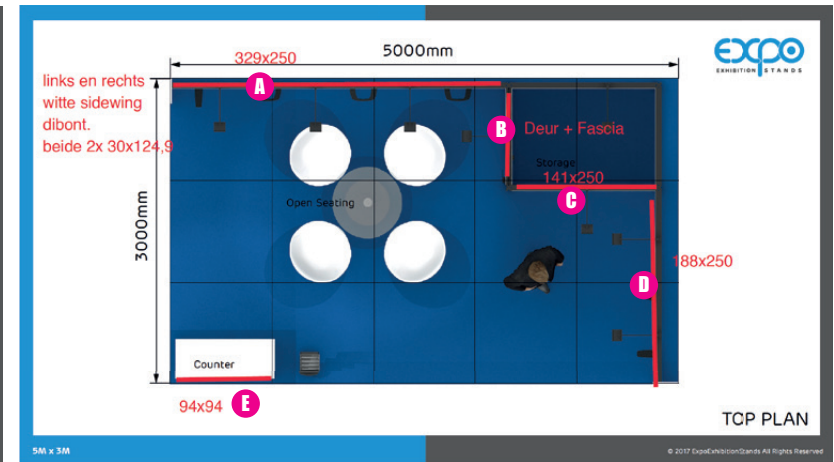

Raymetrics

A Fabric for CREEYA Frame 3290x2500mm

B TOP DOOR Fabric for Creeya Frame 940x400

C Fabric for CREEYA Frame 1410x2500mm

D Fabric for CREEYA Frame 1880x2500mm

E FRONT counter Fabric for Creeya Frame 940x940

front counter

white sidepanel

white sidepanel