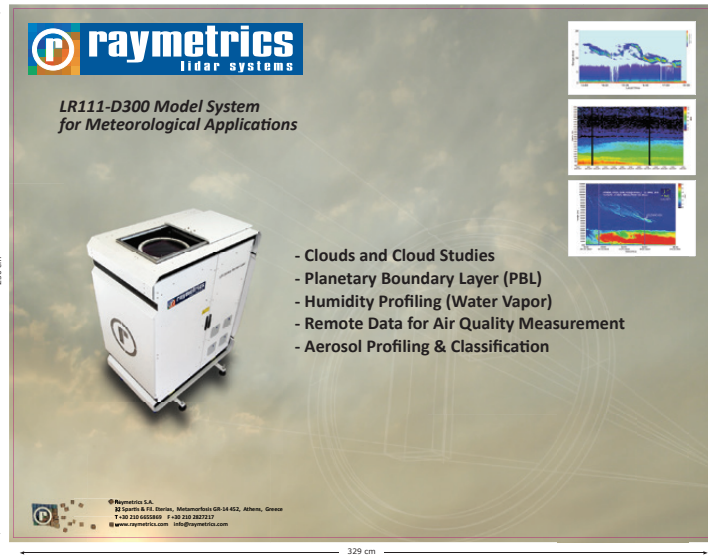

A Fabric for CREEYA Frame 3290x2500mm