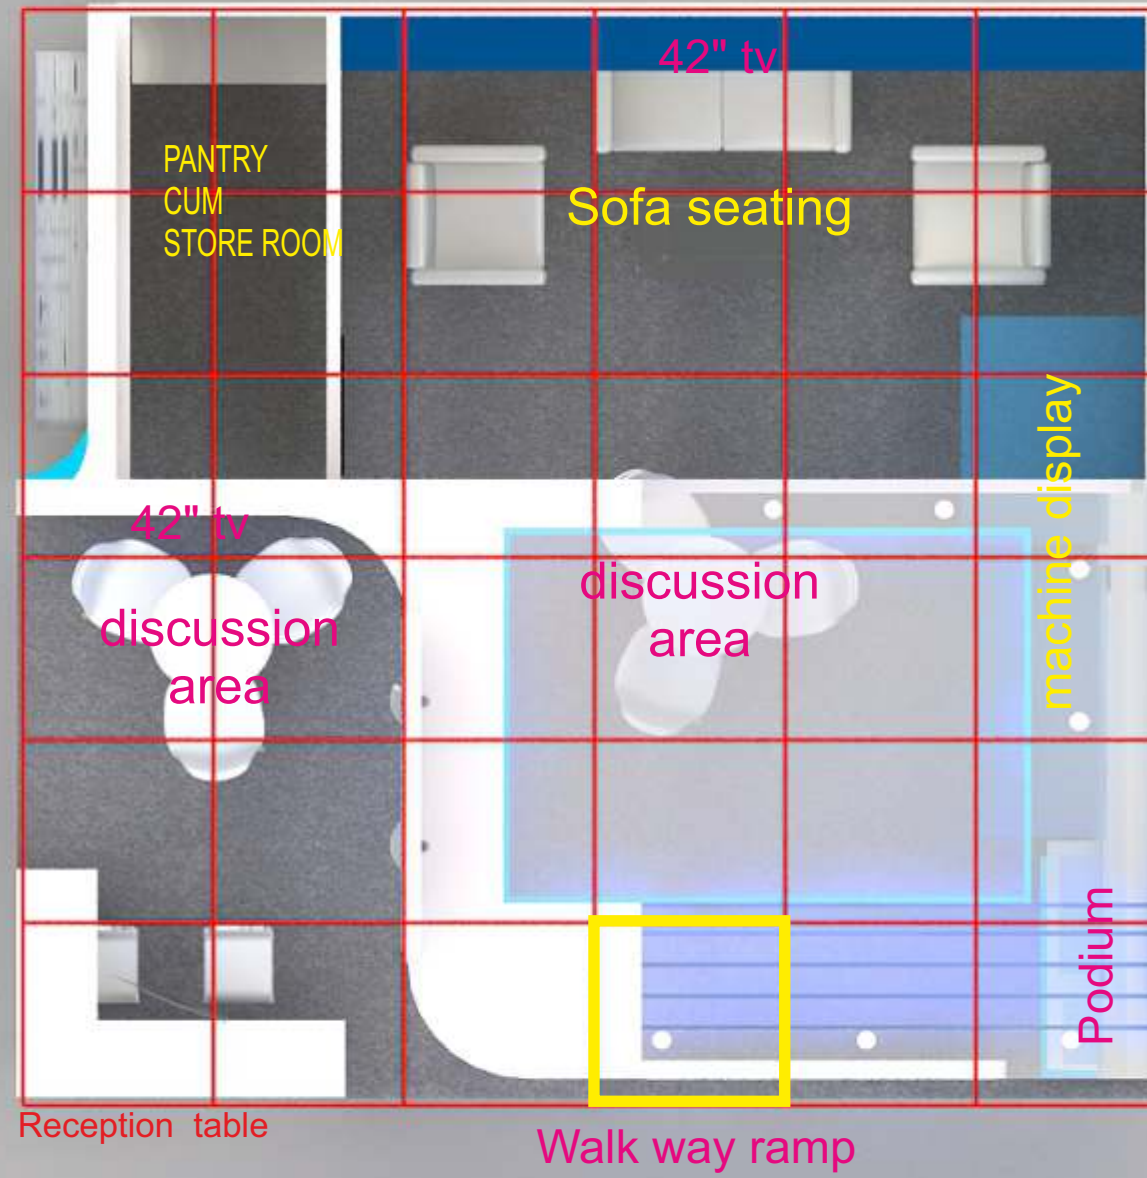

*ExpoGuru Concepts Pvt.Ltd.*

DESIGN PROPOSAL

AERODRY PLASTICS @ K,2019  
Dusseldorf, Germany  
Option-2 ver-04

LEFT ELEVATION

5m  
4m  
3m  
2m  
1m  
0m

FRONT ELEVATION

*ExpoGuru Concepts Pvt.Ltd.*

**THANK YOU**