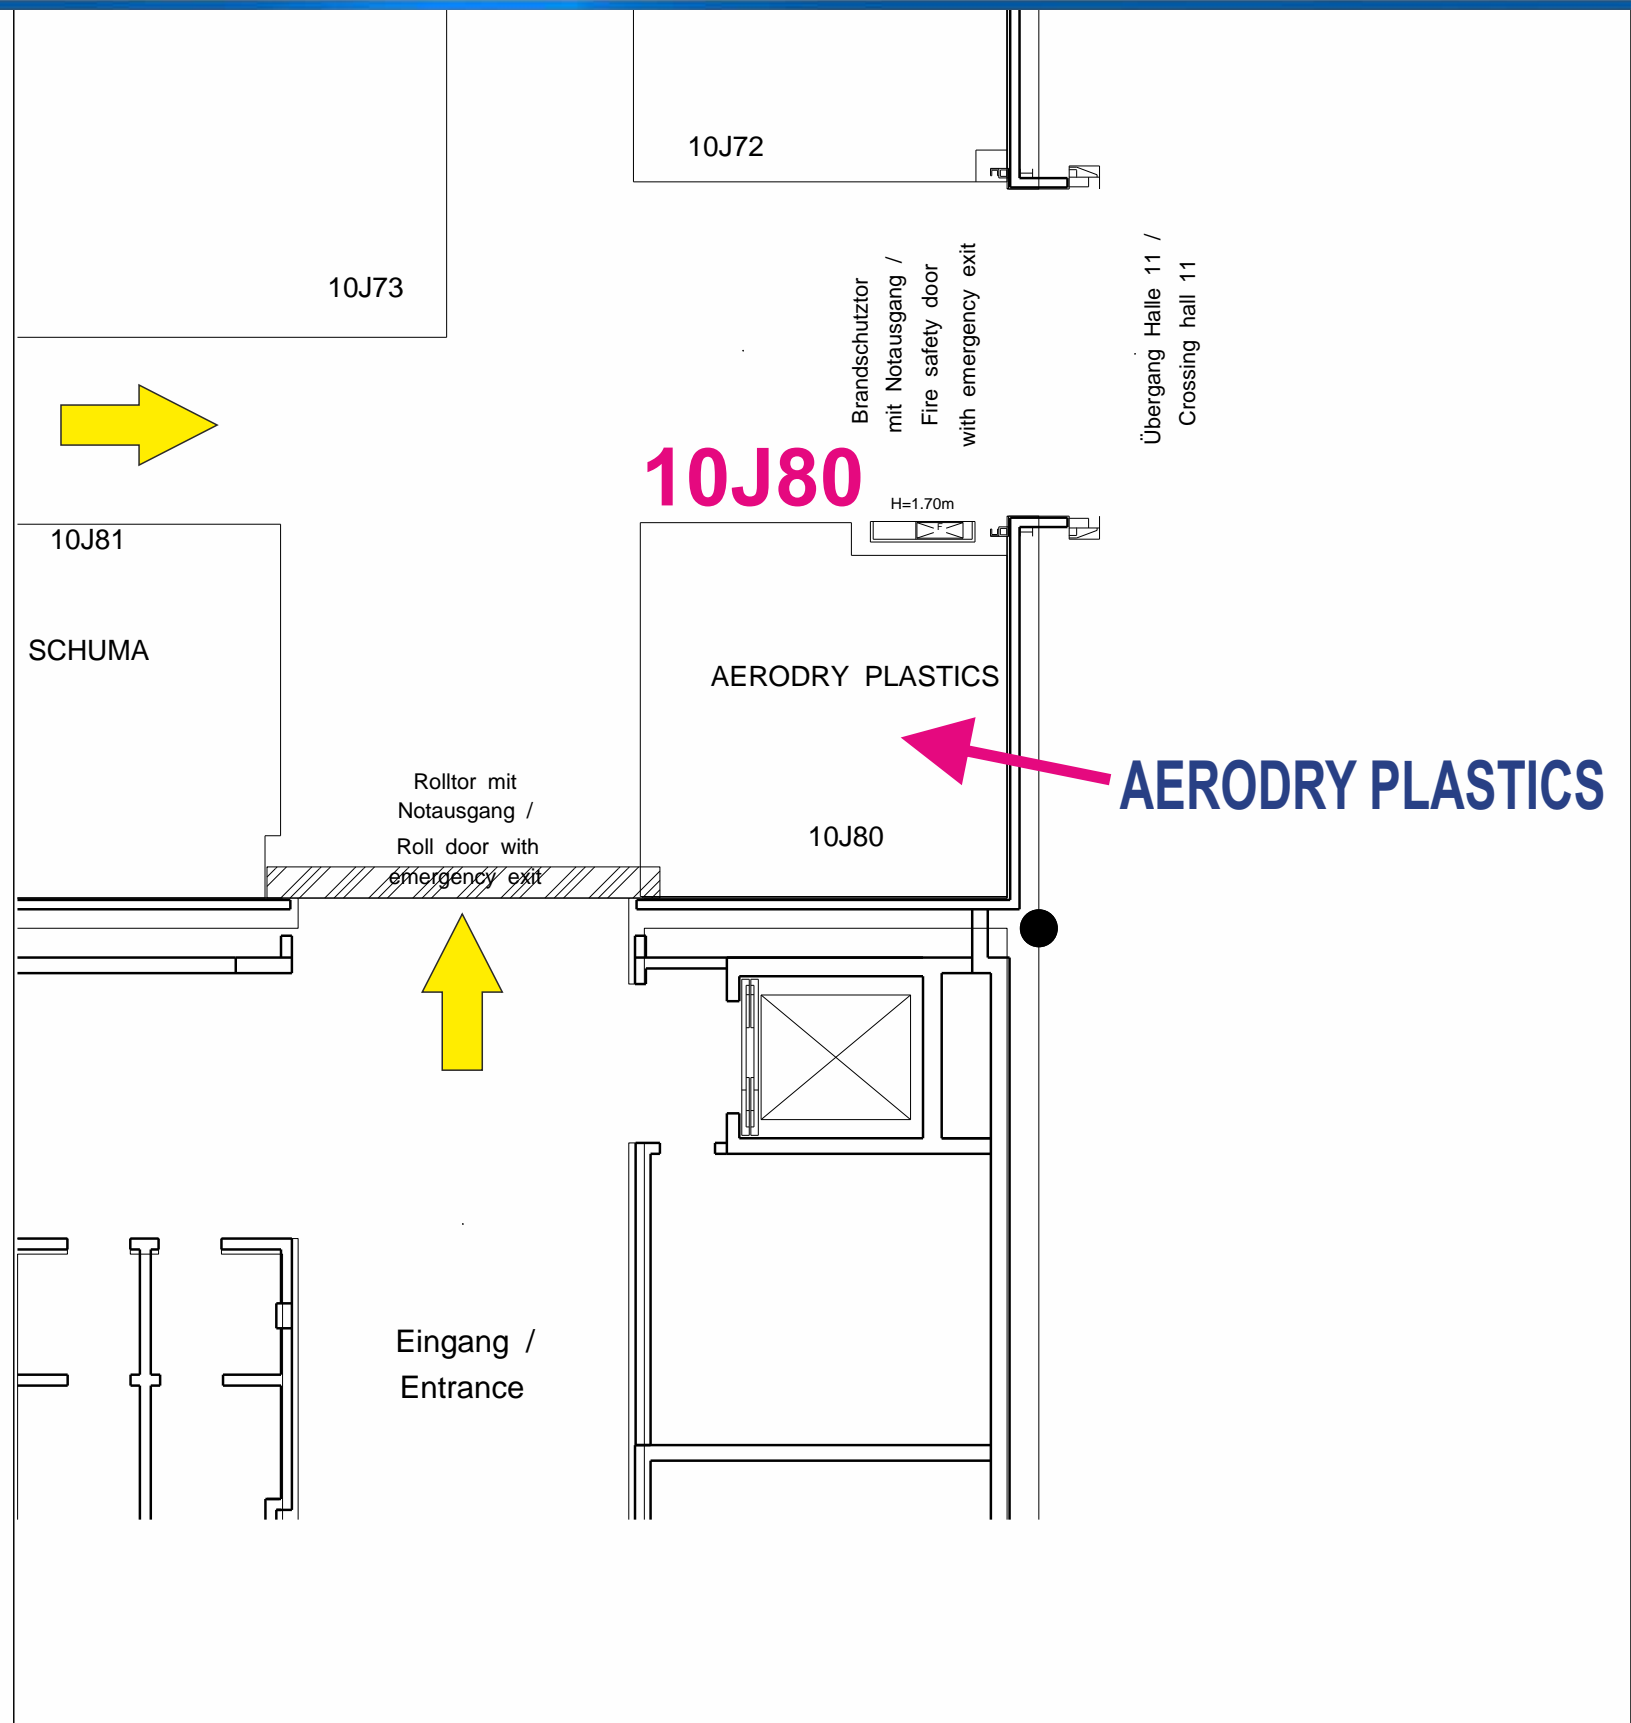

*ExpoGuru Concepts Pvt.Ltd.*

DESIGN PROPOSAL

AERODRY PLASTICS @ K,2019  
Dusseldorf, Germany  
Option-2 ver-04

LEFT ELEVATION

5m  
4m  
3m  
2m  
1m  
0m

FRONT ELEVATION

*ExpoGuru Concepts Pvt.Ltd.*

**THANK YOU**