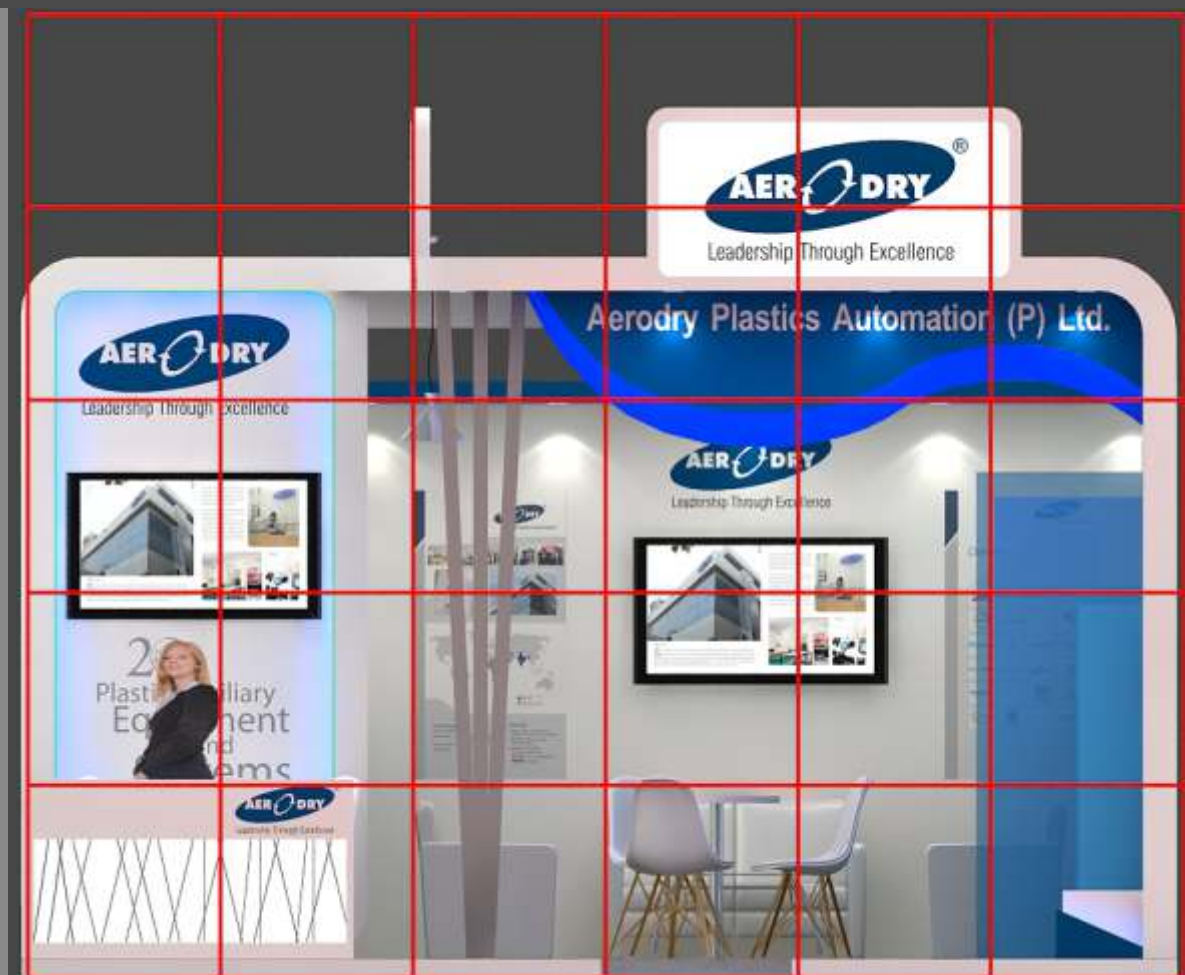

*ExpoGuru Concepts Pvt.Ltd.*

DESIGN PROPOSAL

AERODRY PLASTICS @ K,2019  
Dusseldorf, Germany  
Option-2 ver-04

LEFT ELEVATION

5m  
4m  
3m  
2m  
1m  
0m

FRONT ELEVATION

*ExpoGuru Concepts Pvt.Ltd.*

**THANK YOU**