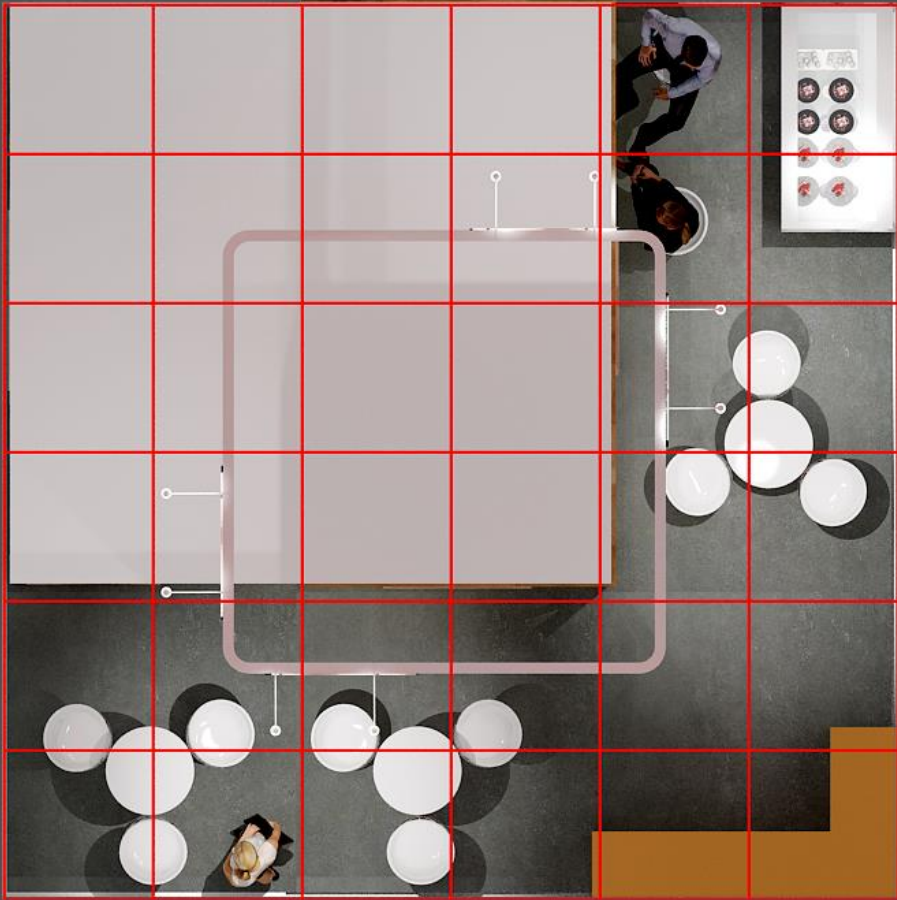

DESIGN PROPOSAL

OPTION 02
FHA 2018-SINGAPORE

Submitted : April 12th, 2018

DESIGN

FABRICATION

PROJECT MANAGEMENT

DISPLAY
CABINET

DISPLAY
CABINET

LAYOUT

FRONT ELEVATION

FRONT ELEVATION

FRONT ELEVATION

FRONT ELEVATION

THANK YOU