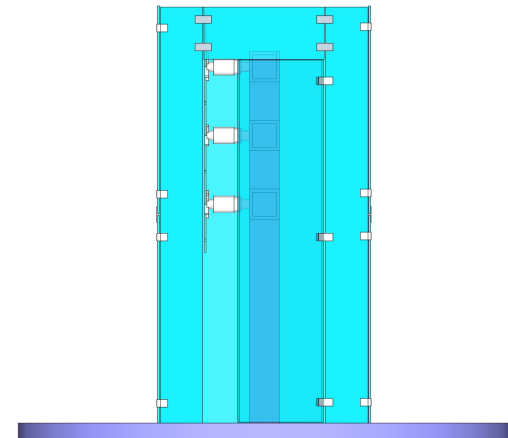

# Abbie Custom Display

**Top View**

**Front View**

**Side View**

\* This rendering and/or drawing is an artistic interpretation of the general appearance of the design. It is not meant to be fabrication drawings. Design and concepts property of airborne visuals and must not be released or copied, unless proper design fees and rights have been paid.

# Abbie Custom Display - Proposed Materials

Clear Acrylic Panels  
Overall enclosure dims:  
8' wide x 8' high x 4' depth

Wilsonart Laminate  
Indigo D379-60  
Matte Finish

Wilsonart Laminate  
Indigo D379-60  
Matte Finish