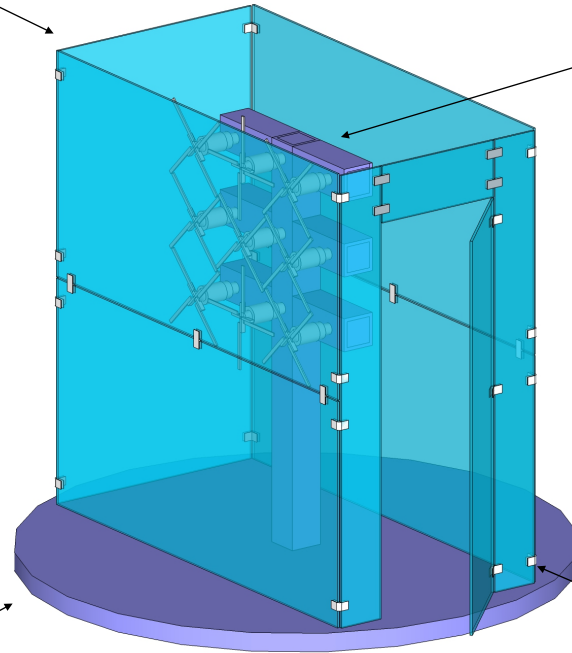

# Abbie Custom Display

**Top View**

**Front View**

**Side View**

\* This rendering and/or drawing is an artistic interpretation of the general appearance of the design. It is not meant to be fabrication drawings. Design and concepts property of airborne visuals and must not be released or copied, unless proper design fees and rights have been paid.

# Abbie Custom Display - Proposed Materials

Clear Acrylic Panels  
Overall enclosure dims:  
8' wide x 8' high x 4' depth

Wilsonart Laminate  
Indigo D379-60  
Matte Finish

Wilsonart Laminate  
Indigo D379-60  
Matte Finish