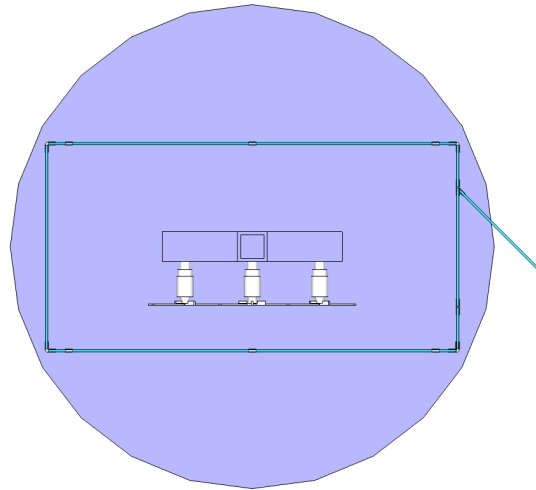

Abbie Custom Display

Top View