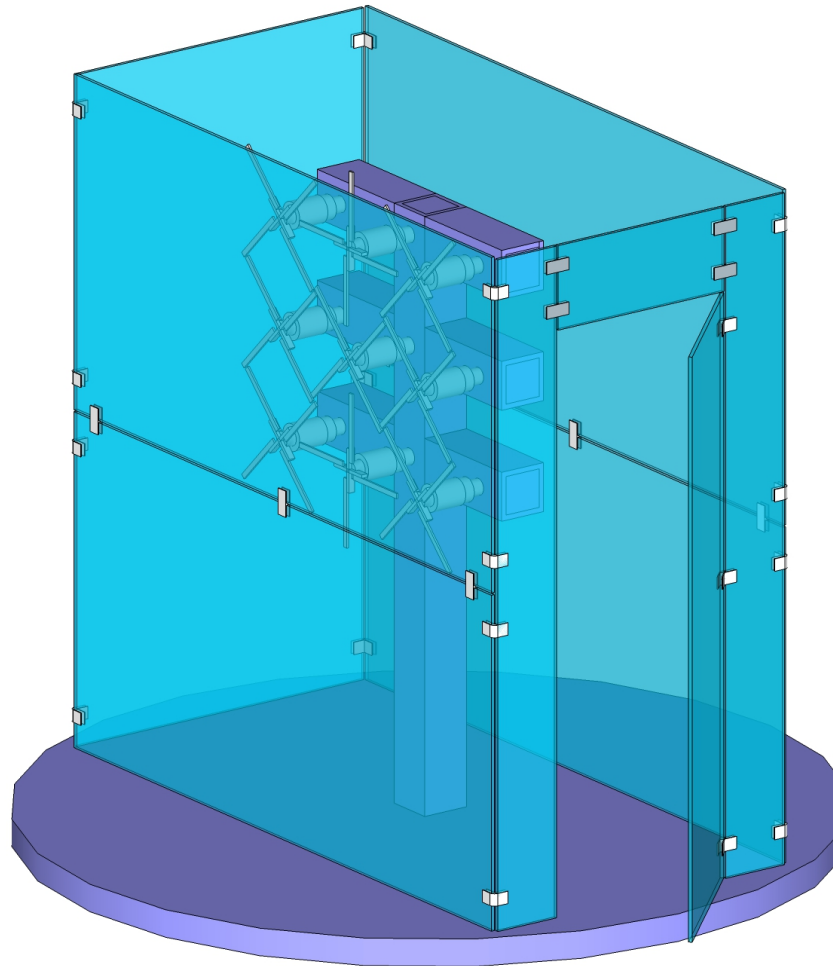

Abbvie Custom Display

Iso View

* This rendering and/or drawing is an artistic interpretation of the general appearance of the design. It is not meant to be fabrication drawings. Design and concepts property of airborne visuals and must not be released or copied, unless proper design fees and rights have been paid.

	Notes:	Drawing: 3D Concept Development, rev 5/15	 airbornevisuals 1315 walnut st. suite 1616 philadelphia, pa 19107 - tel. 800.821.2241	duo. Image Carrier certified
Project: Abbvie Custom Display	Approved by:	Revised by: 2G Date: 05/15/2019