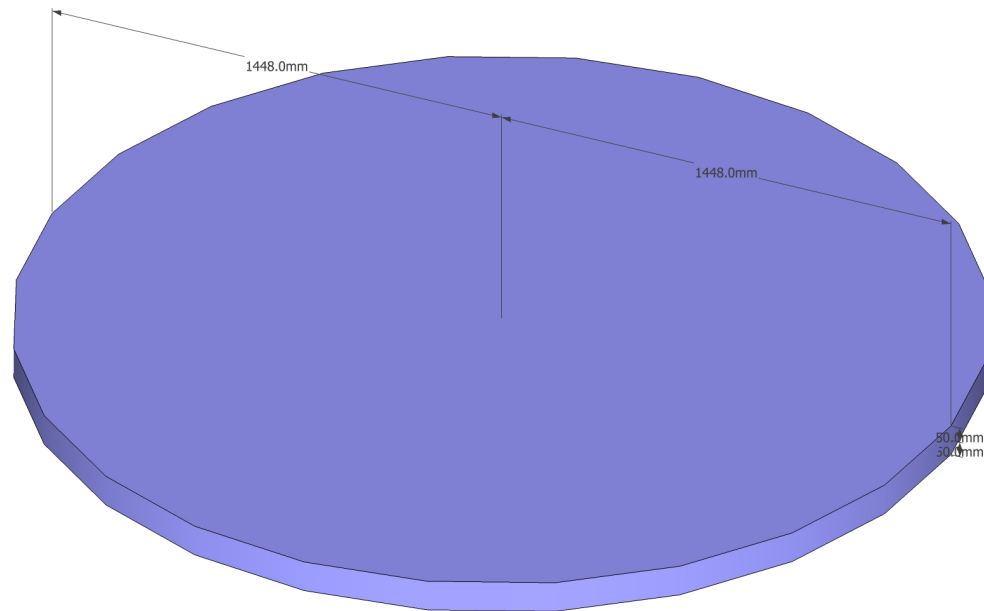

Abbie Custom Display

Iso View Platform Element Overall Dims Drawing

* This rendering and/or drawing is an artistic interpretation of the general appearance of the design. It is not meant to be fabrication drawings. Design and concepts property of airborne visuals and must not be released or copied, unless proper design fees and rights have been paid.

	Notes:	Drawing: 3D Concept Development, rev 5/15	 airbornevisuals 1315 walnut st. suite 1616 philadelphia, pa 19107 - tel. 800.821.2241	
Project: Abbie Custom Display	Approved by:	Revised by: 2G Date: 05/15/2019