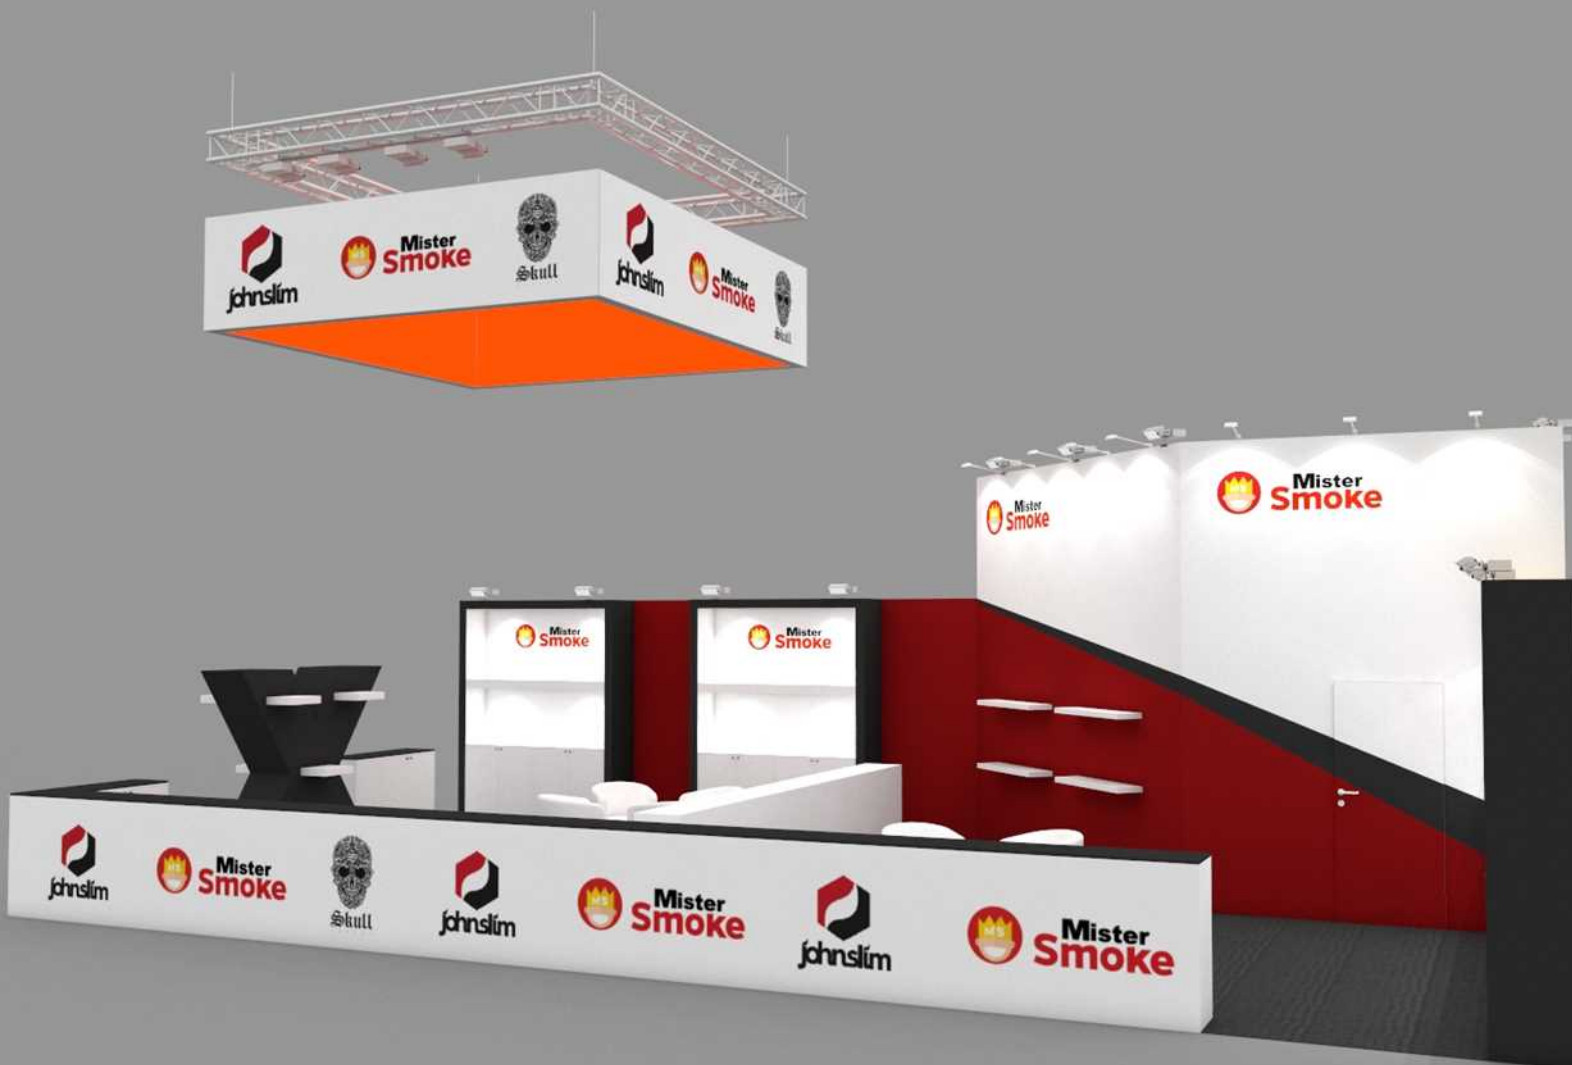

# Hookah Expo 2020

Frankfurt

Booth: F20

VENTES FLASH de la semaine

Chicha AEON, Foye KS Appo, Dschimmi Jump, manche Devil Smoke...

<https://bit.ly/32cNgdO>

Dimension: 12m X 7m  
Booth Area: 84 m<sup>2</sup>  
Graphic Area: 15,5 m<sup>2</sup>  
Vinyl sticker Area: 0 m<sup>2</sup>  
Lightbox Area: 32 m<sup>2</sup>

# Front view

Scale (1:40)