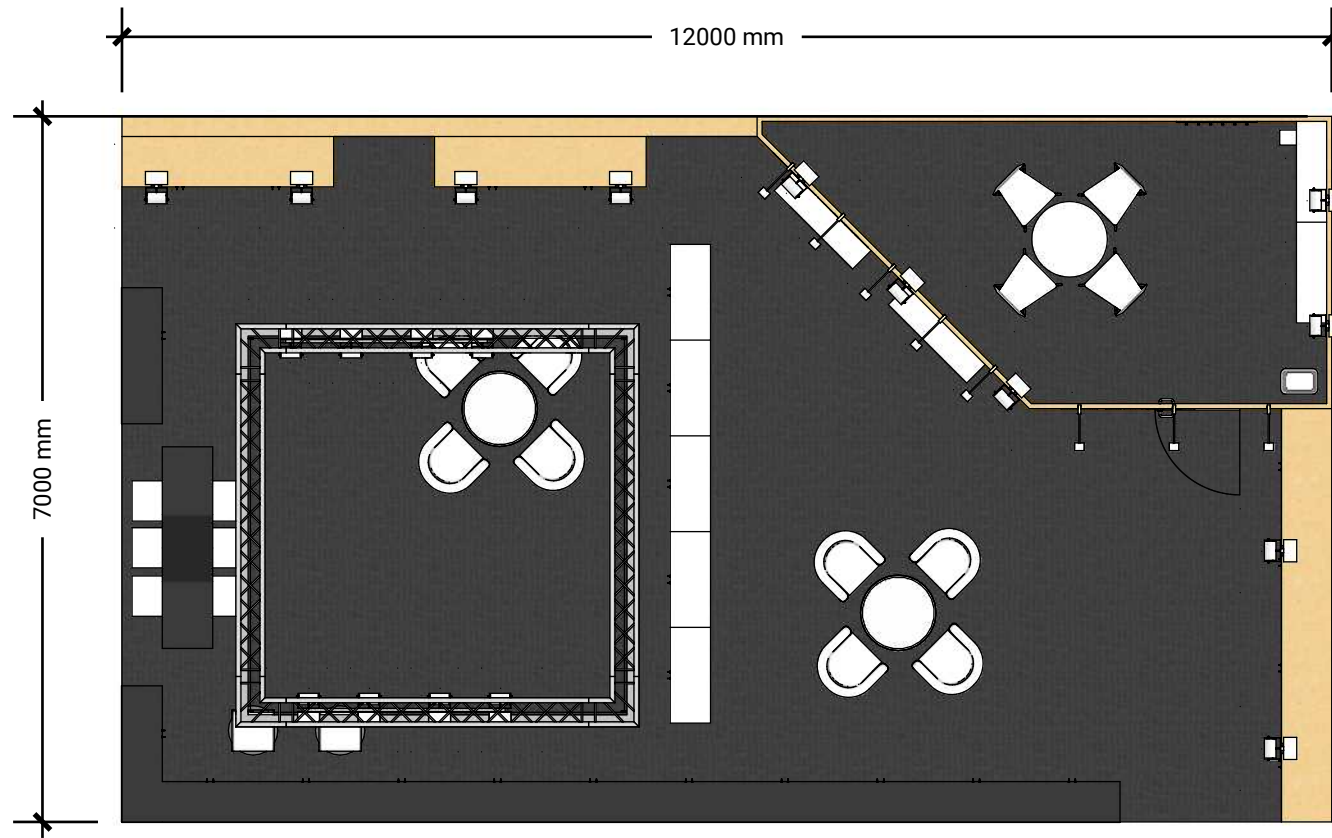

# Hookah Expo 2020

Frankfurt

Booth: F20

VENTES FLASH de la semaine

Chicha AEON, Foye KS Appo, Dschimmi Jump, manche Devil Smoke...

<https://bit.ly/32cNgdO>

Dimension: 12m X 7m  
Booth Area: 84 m<sup>2</sup>  
Graphic Area: 15,5 m<sup>2</sup>  
Vinyl sticker Area: 0 m<sup>2</sup>  
Lightbox Area: 32 m<sup>2</sup>

# Top view

Scale (1:40)

0917 Meliert  
anthra

# Front view

Scale (1:40)