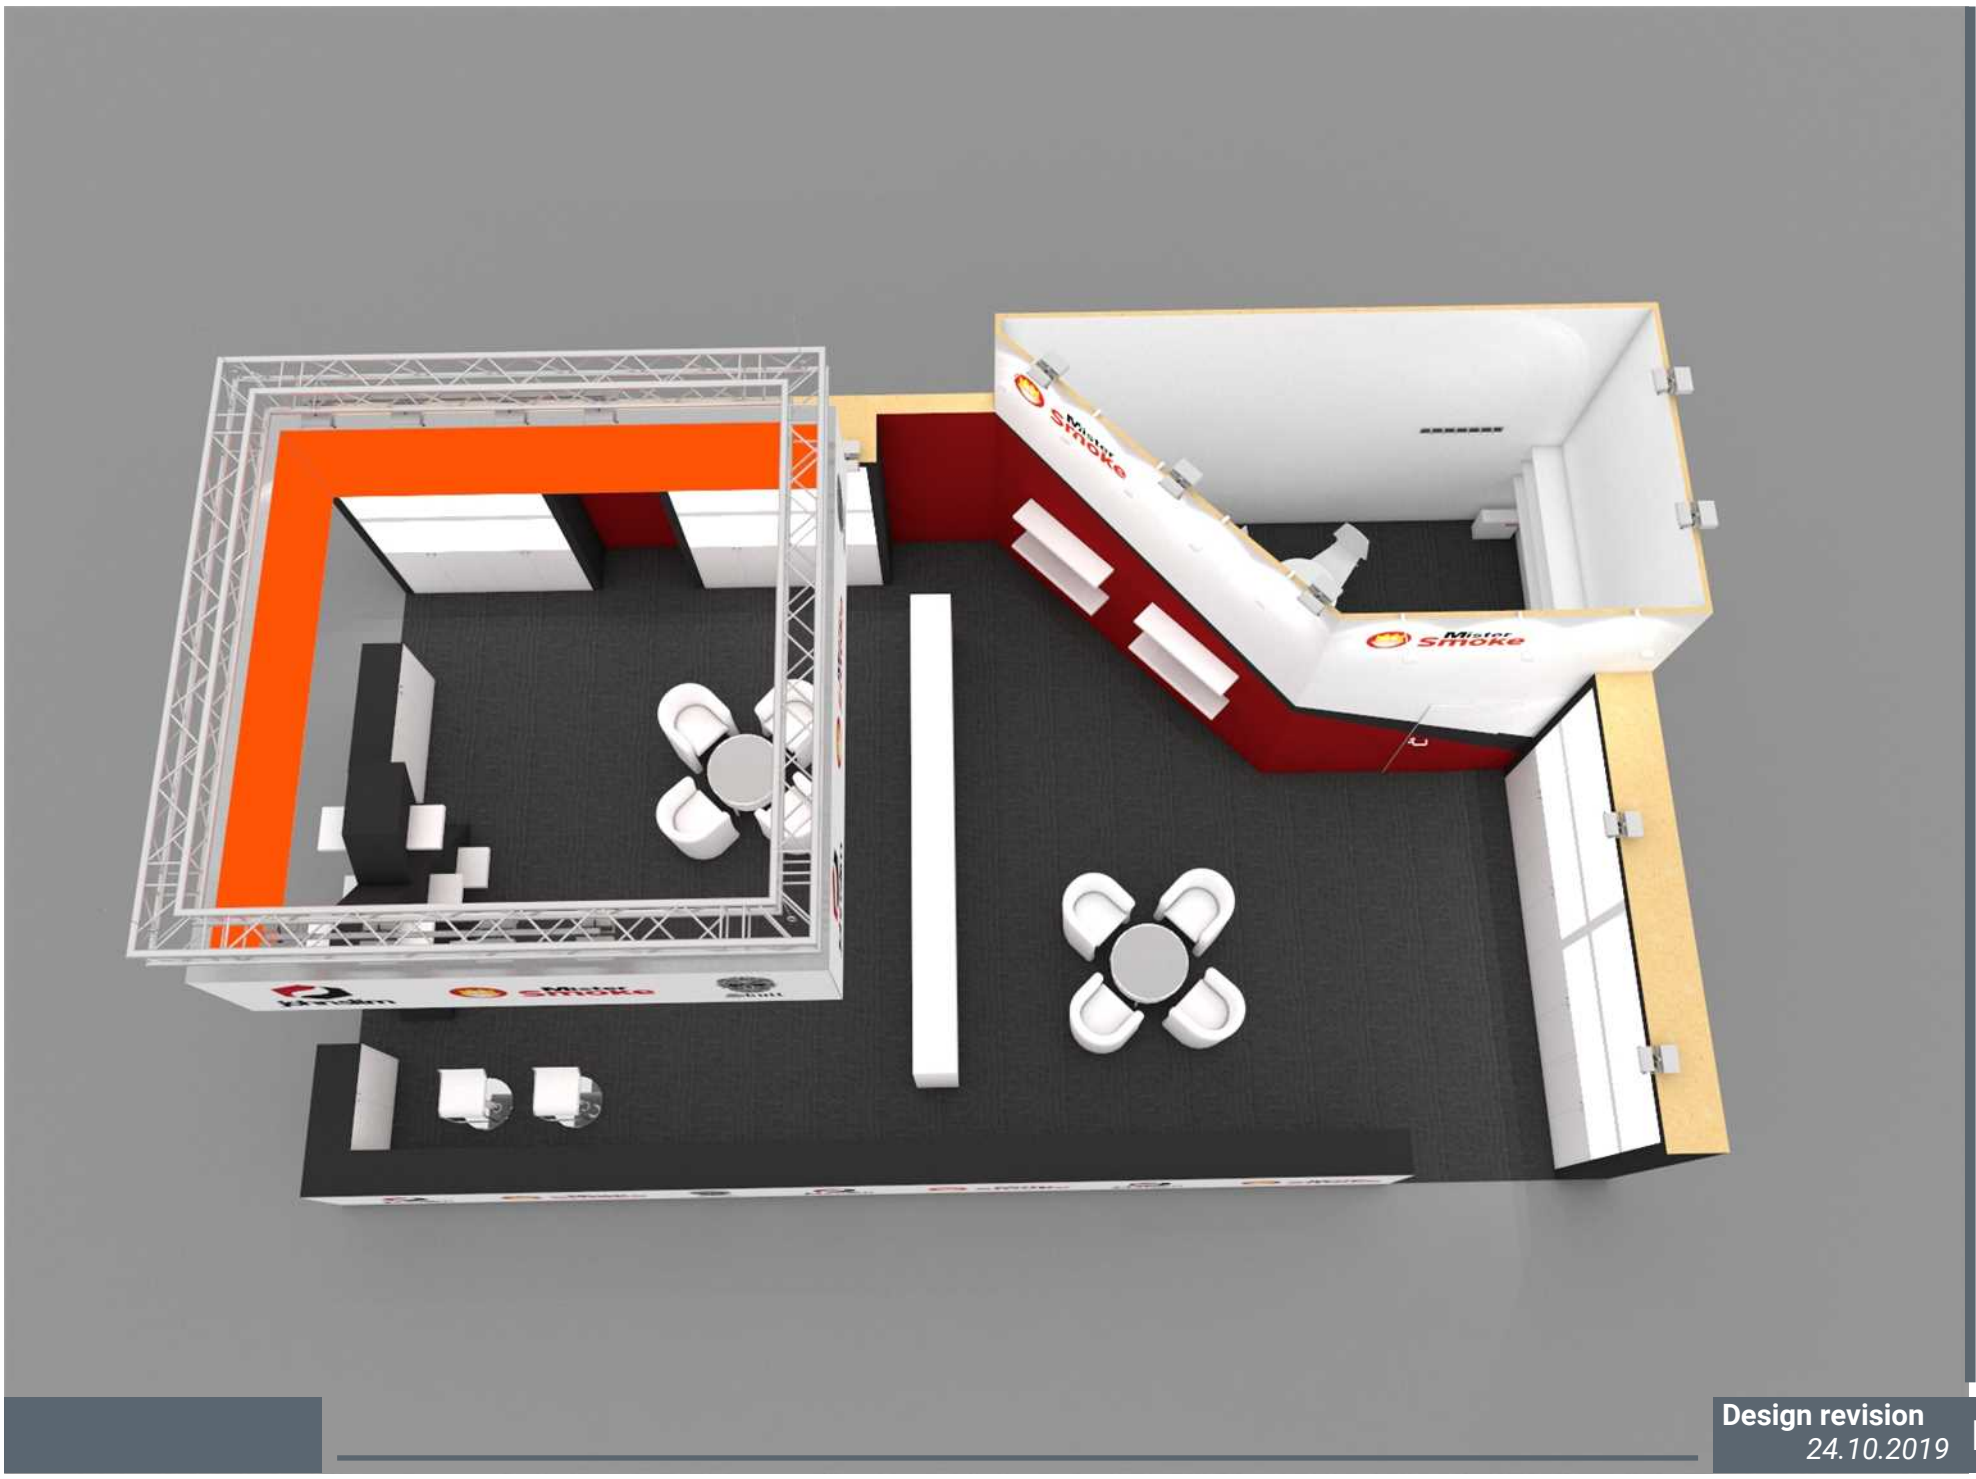

# Hookah Expo 2020

Frankfurt

Booth: F20

VENTES FLASH de la semaine

Chicha AEON, Foye KS Appo, Dschimmi Jump, manche Devil Smoke...

<https://bit.ly/32cNgdO>

Dimension: 12m X 7m  
Booth Area: 84 m<sup>2</sup>  
Graphic Area: 15,5 m<sup>2</sup>  
Vinyl sticker Area: 0 m<sup>2</sup>  
Lightbox Area: 32 m<sup>2</sup>

# Top view

Scale (1:40)

0917 Meliert  
anthra

# Front view

Scale (1:40)