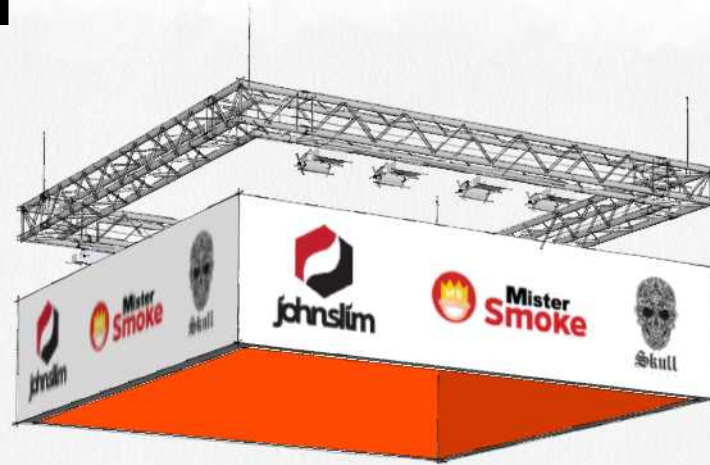

# Royal Distribution

France

# Hookah Expo 2020

Frankfurt

Booth: F20

VENTES FLASH de la semaine

Chicha AEON, Foye KS Appo, Dschimmi Jump, manche Devil Smoke...

<https://bit.ly/32cNgdO>

Dimension: 12m X 7m  
Booth Area: 84 m<sup>2</sup>  
Graphic Area: 15,5 m<sup>2</sup>  
Vinyl sticker Area: 0 m<sup>2</sup>  
Lightbox Area: 32 m<sup>2</sup>