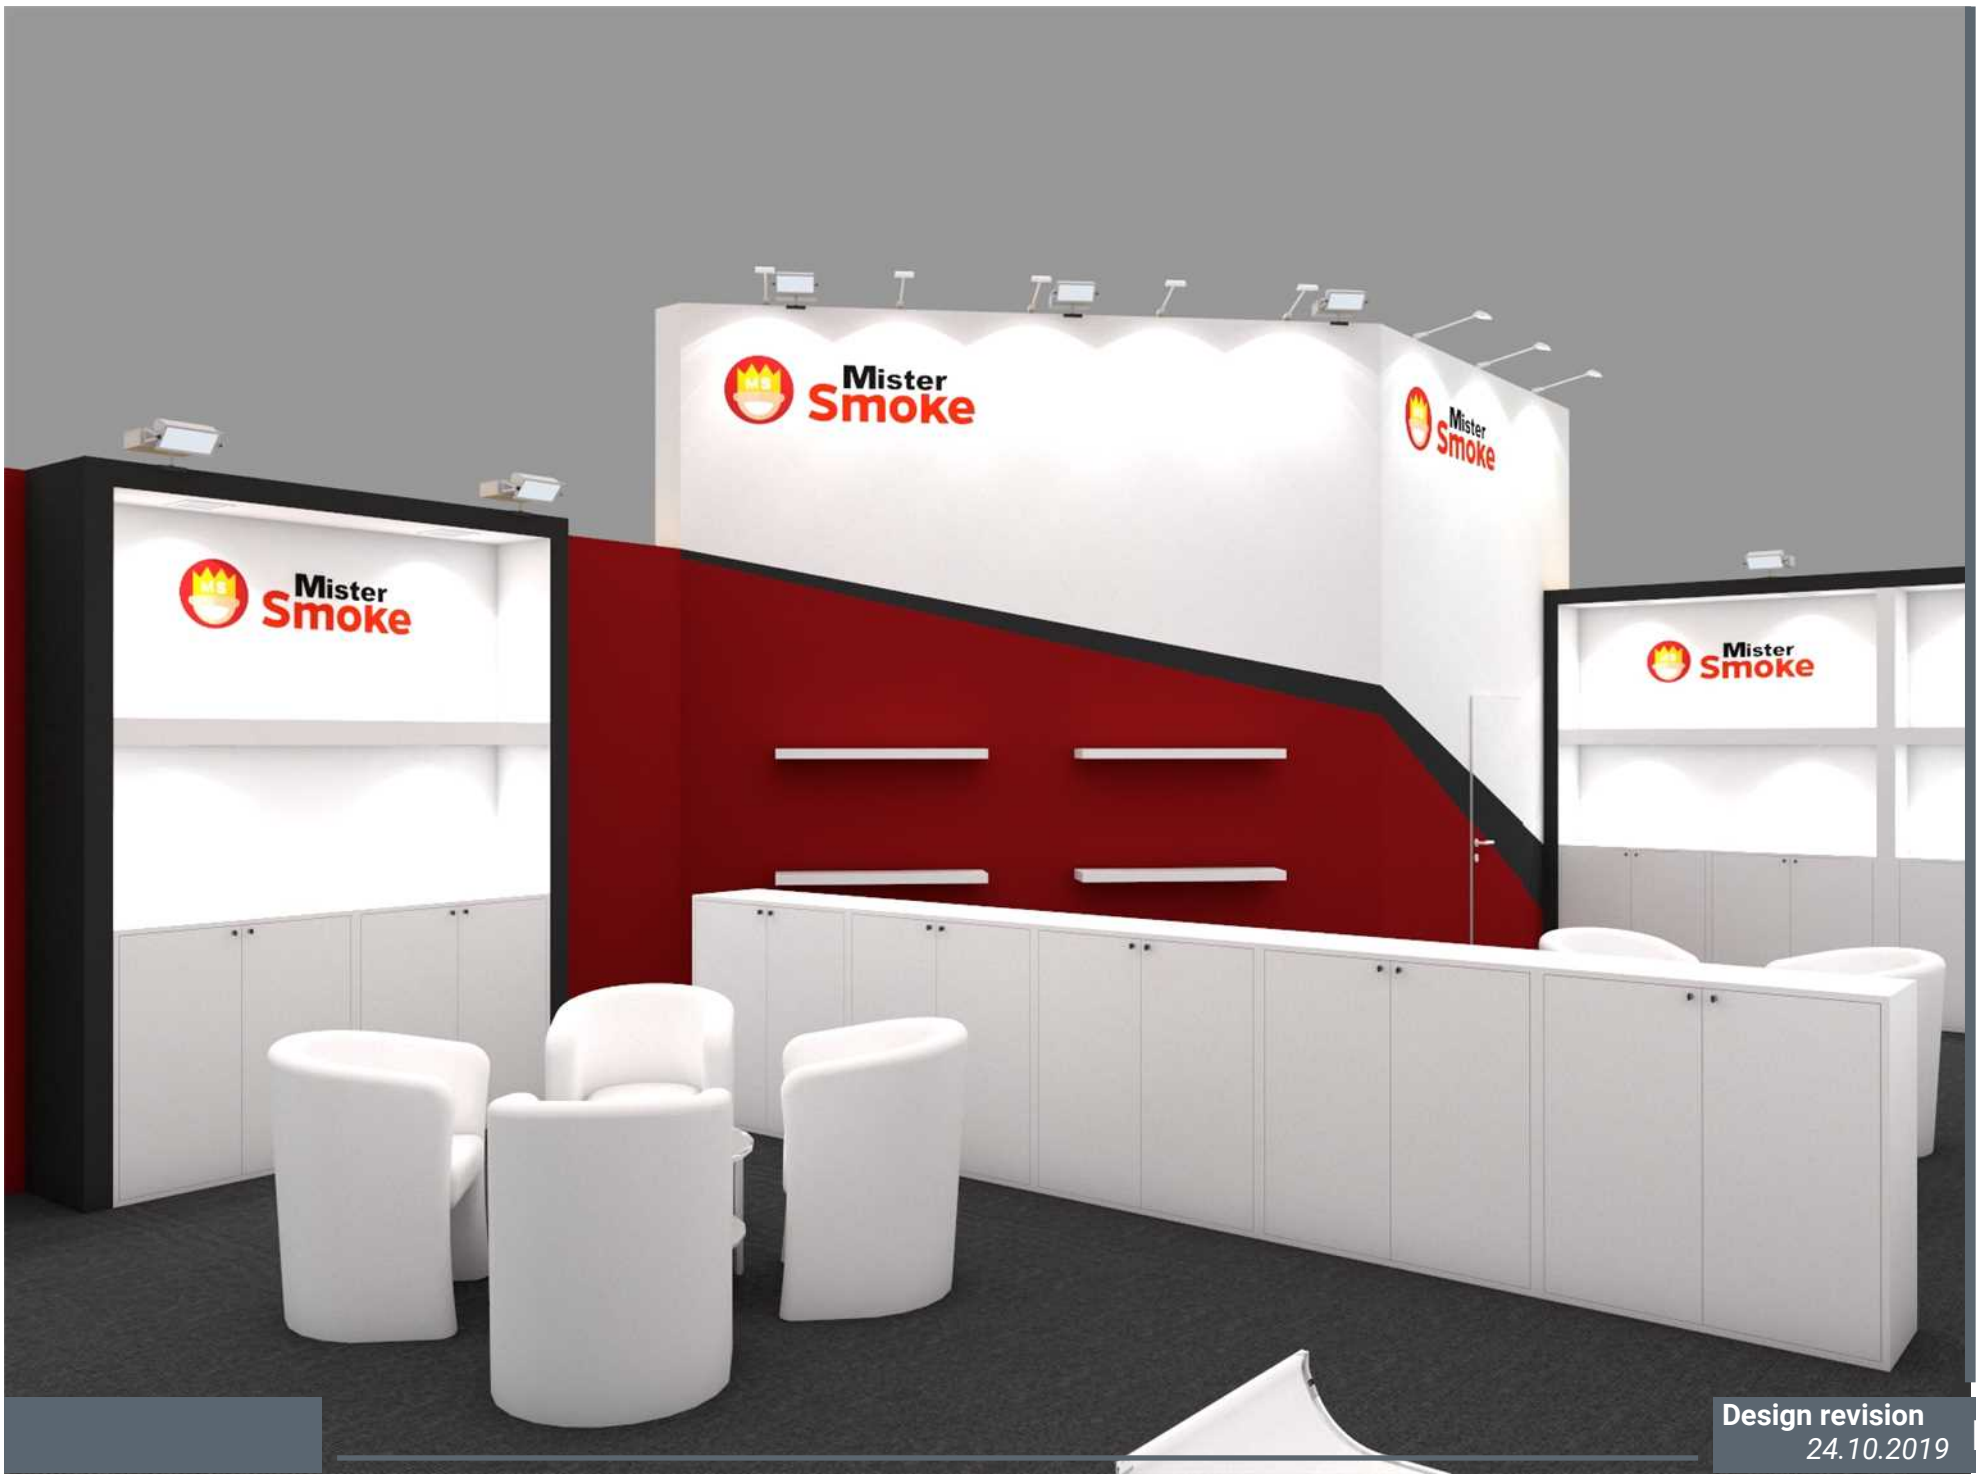

# Hookah Expo 2020

Frankfurt

Booth: F20

VENTES FLASH de la semaine

Chicha AEON, Foye KS Appo, Dschimmi Jump, manche Devil Smoke...

<https://bit.ly/32cNgdO>

Dimension: 12m X 7m  
Booth Area: 84 m<sup>2</sup>  
Graphic Area: 15,5 m<sup>2</sup>  
Vinyl sticker Area: 0 m<sup>2</sup>  
Lightbox Area: 32 m<sup>2</sup>

# Front view

Scale (1:40)