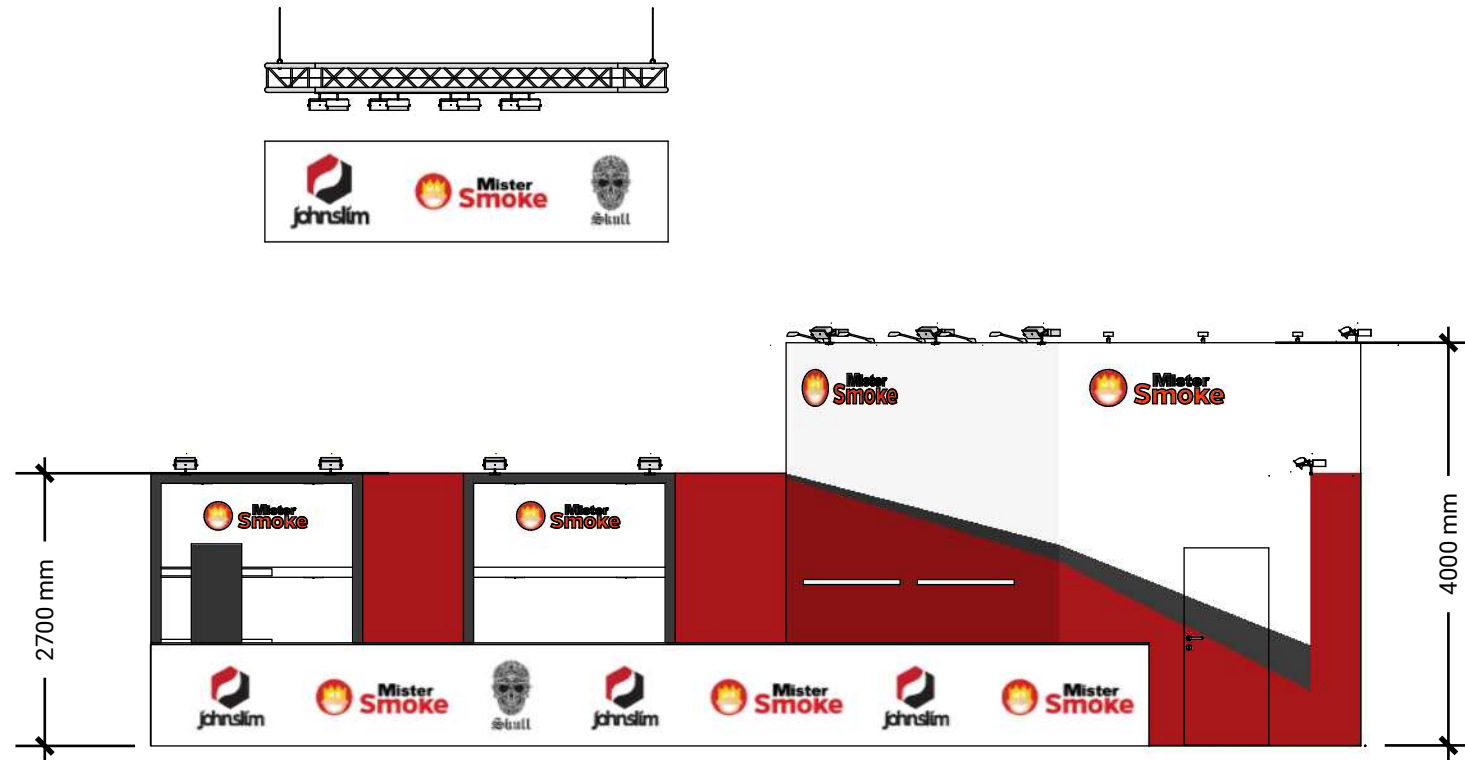

# Hookah Expo 2020

Frankfurt

Booth: F20

VENTES FLASH de la semaine

Chicha AEON, Foye KS Appo, Dschimmi Jump, manche Devil Smoke...

<https://bit.ly/32cNgdO>

Dimension: 12m X 7m  
Booth Area: 84 m<sup>2</sup>  
Graphic Area: 15,5 m<sup>2</sup>  
Vinyl sticker Area: 0 m<sup>2</sup>  
Lightbox Area: 32 m<sup>2</sup>

# Top view

Scale (1:40)

0917 Meliert  
anthra

# Front view

Scale (1:40)