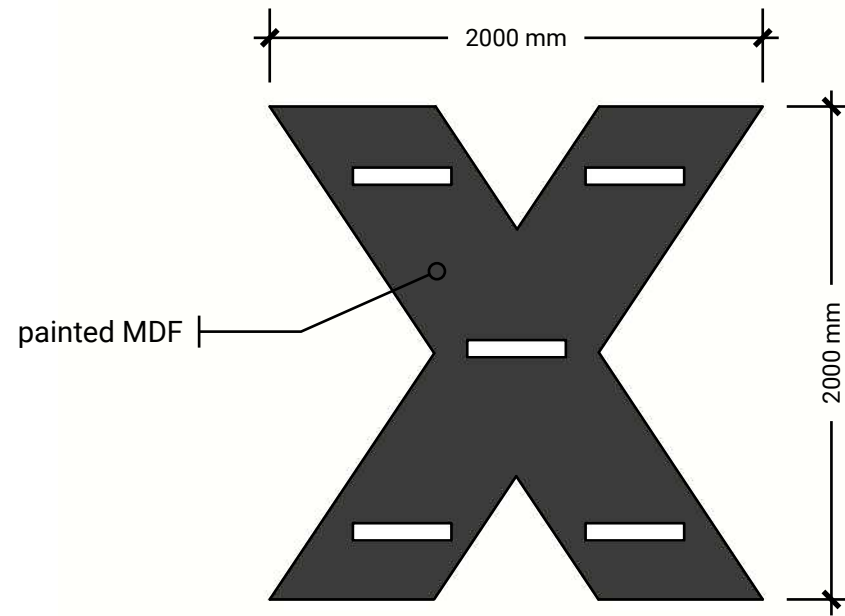

Element 1 - 1x