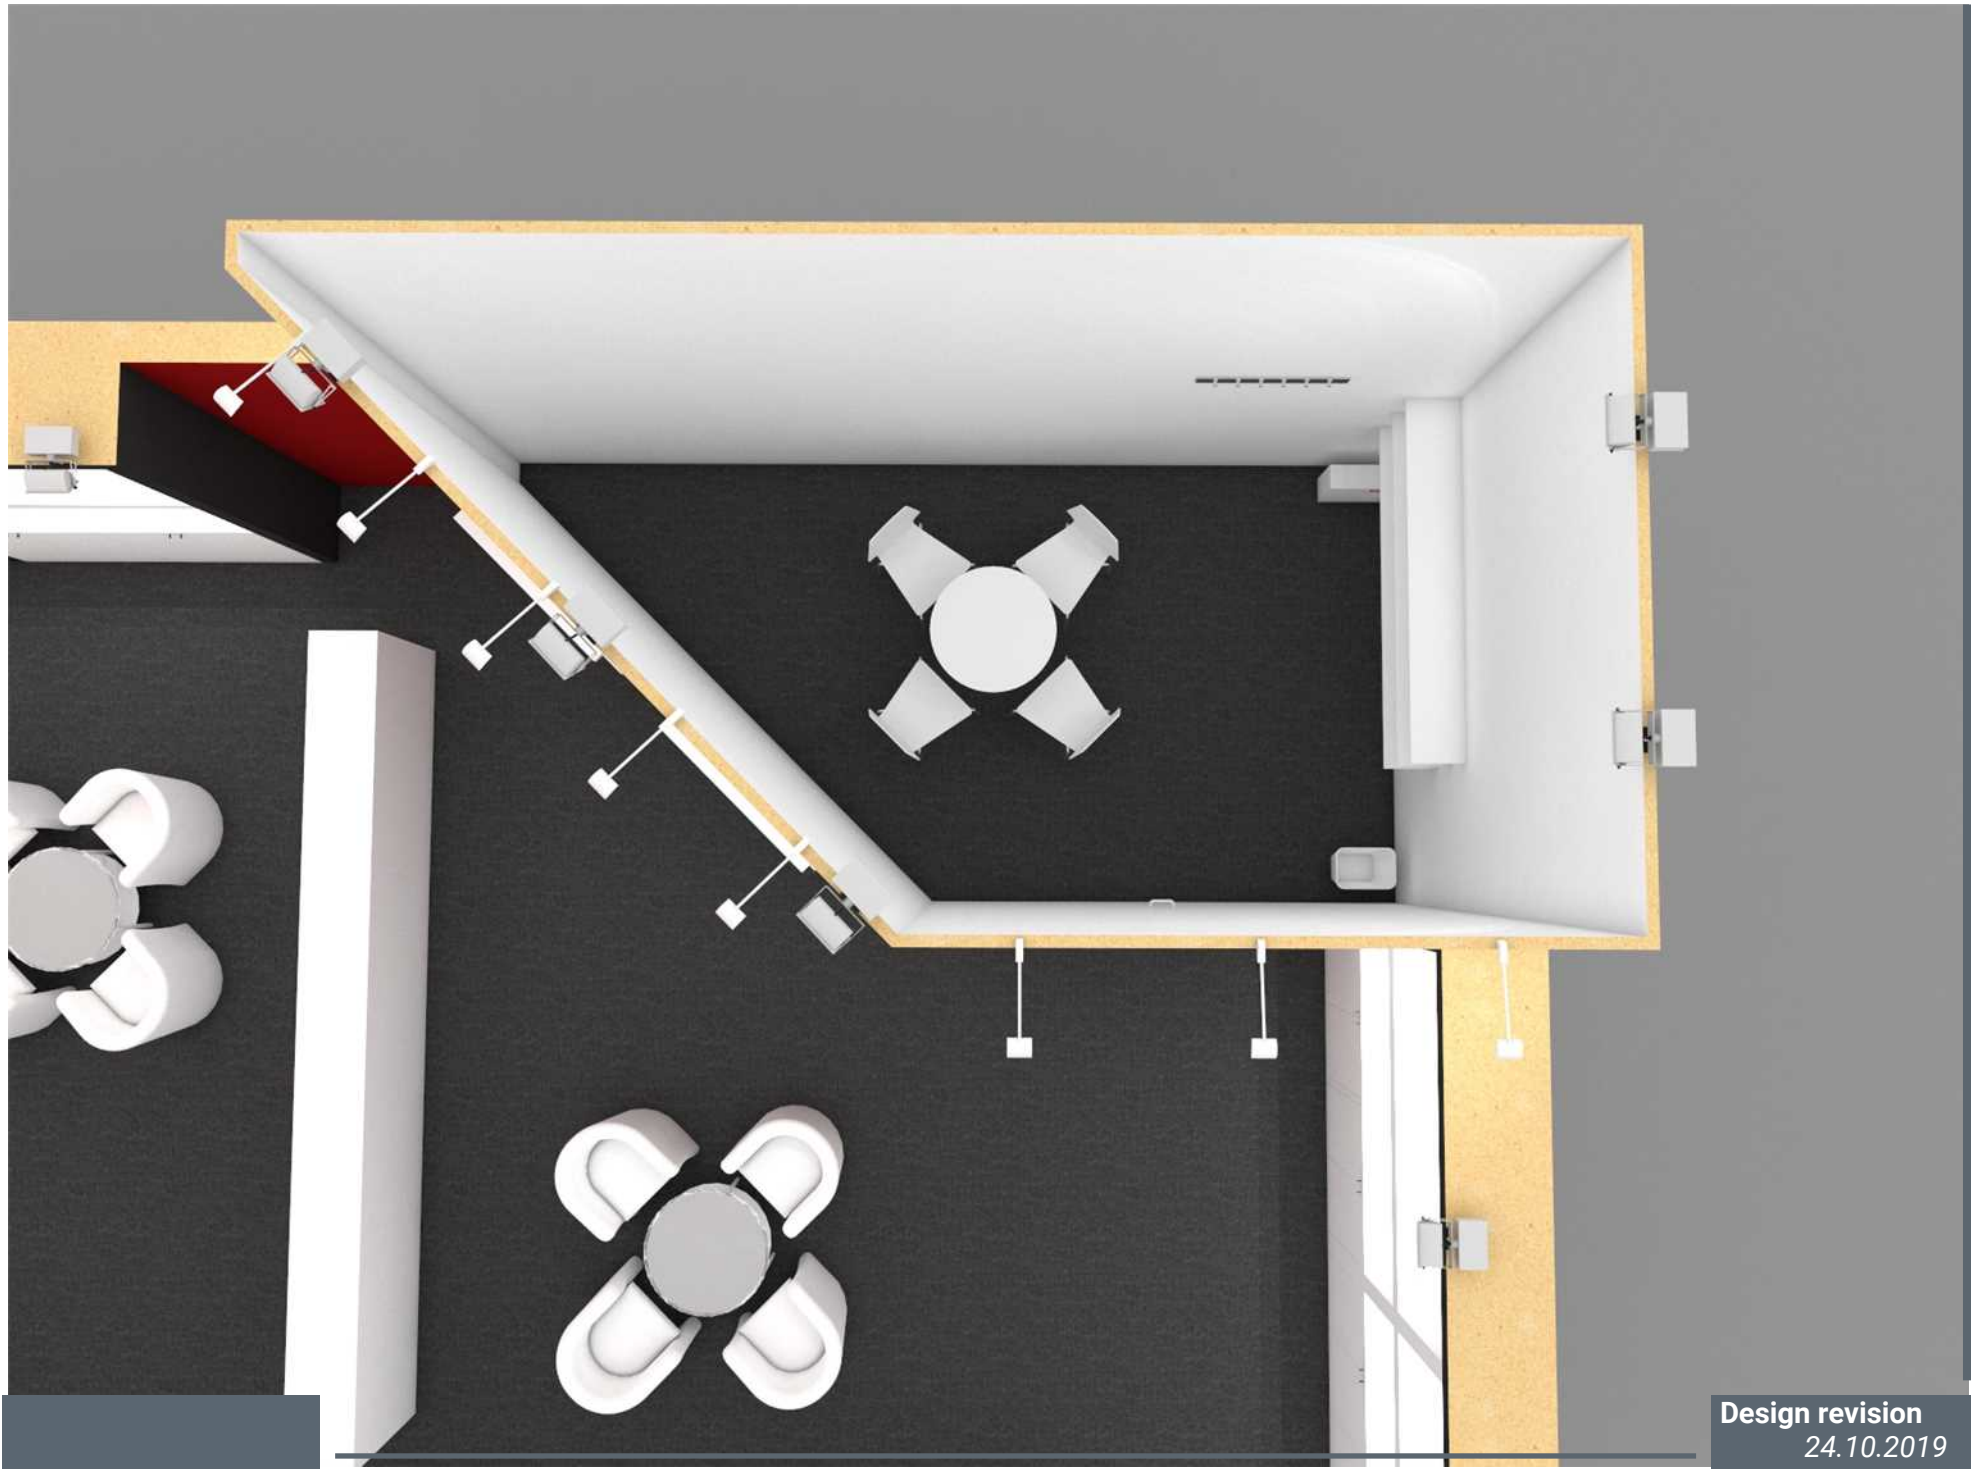

# Hookah Expo 2020

Frankfurt

Booth: F20

VENTES FLASH de la semaine

Chicha AEON, Foye KS Appo, Dschimmi Jump, manche Devil Smoke...

<https://bit.ly/32cNgdO>

Dimension: 12m X 7m  
Booth Area: 84 m<sup>2</sup>  
Graphic Area: 15,5 m<sup>2</sup>  
Vinyl sticker Area: 0 m<sup>2</sup>  
Lightbox Area: 32 m<sup>2</sup>

# Top view

Scale (1:40)

0917 Meliert  
anthra

# Front view

Scale (1:40)