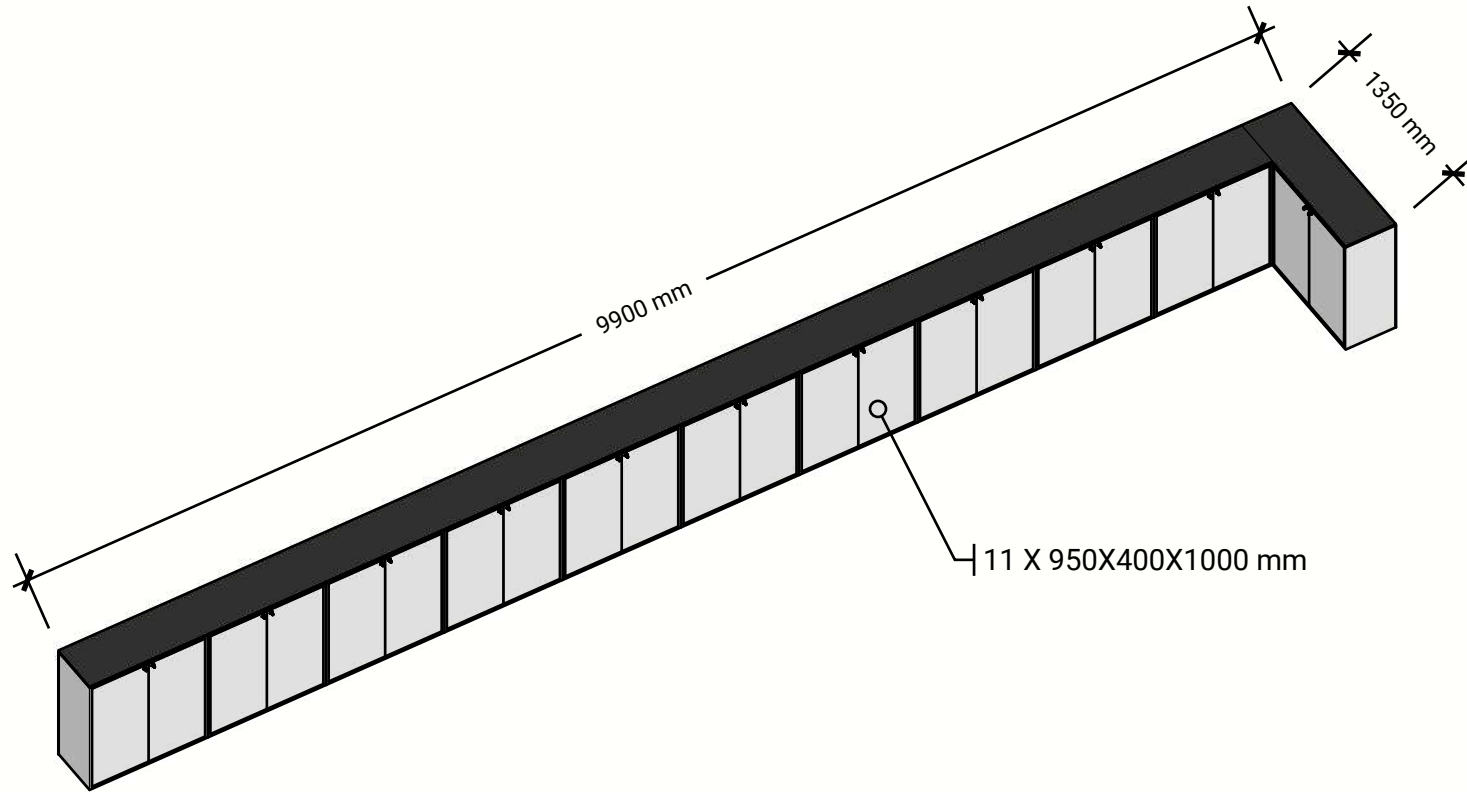

Element 3 - 1x