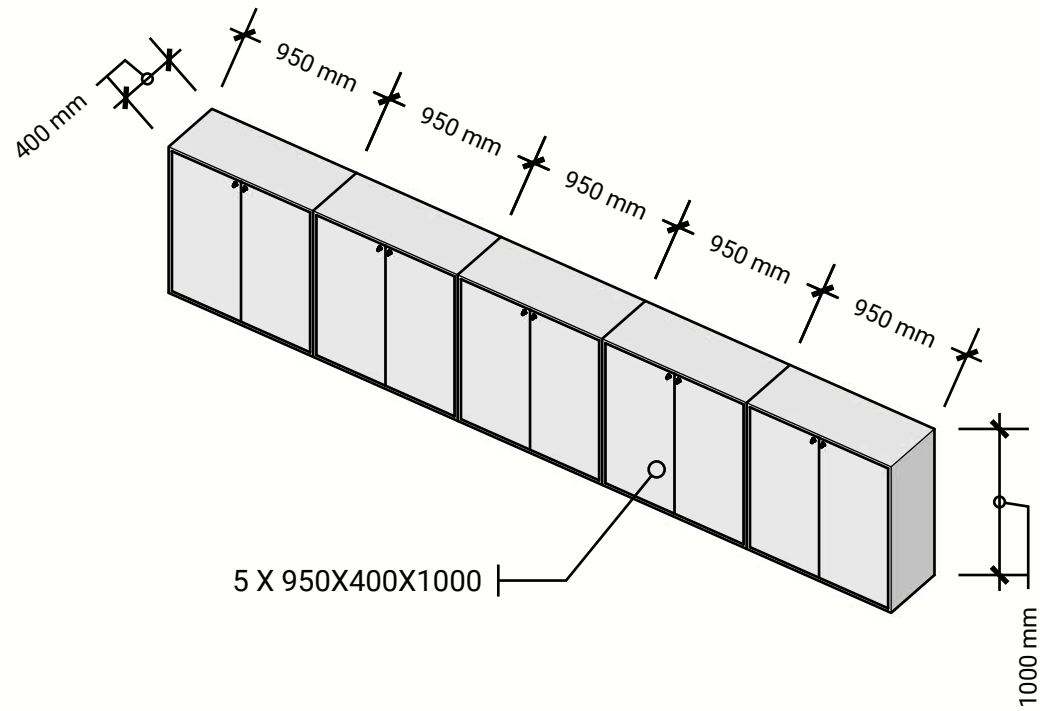

Element 2 - 1x