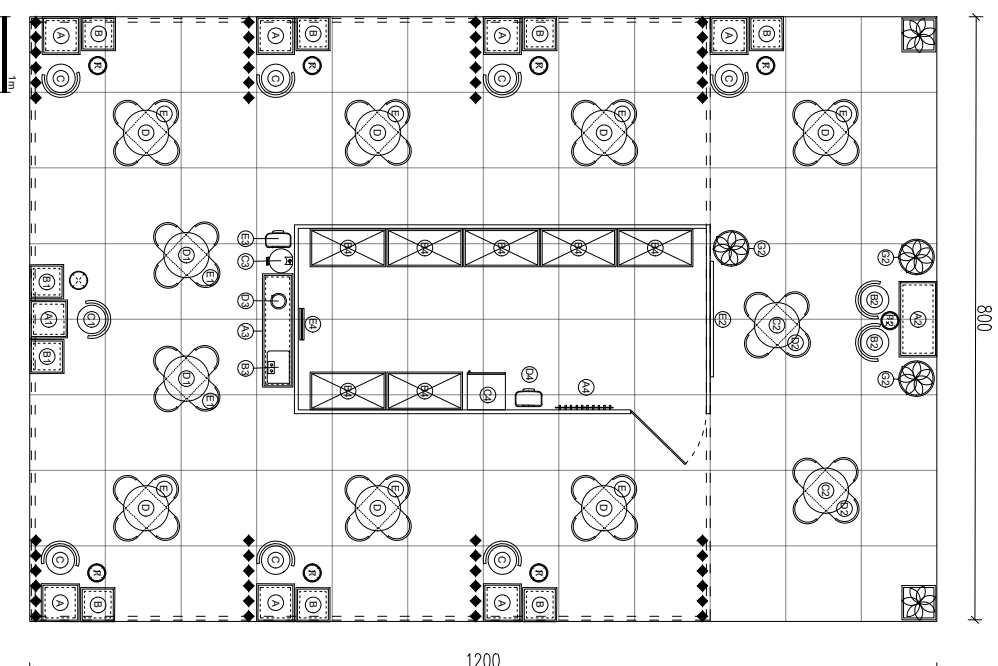

BOOTH B INFRASTRUCTURE

SCALE 1:100

SUBEXHIBITOR'S AREA

- A. 7x INFORMATION COUNTER [0,5x0,5x0,9m]
- B. 7x GLASS COUNTER [0,45x0,45x2m]
- C. 7x BAR STOOL
- D. 7x ROUND TABLE
- E. 28x WHITE CHAIR
- F. 7x WASTE BIN 30l

DOUBLE SUBEXHIBITOR'S STAND

- A1. 1x INFORMATION COUNTER [0,5x0,5x0,9m]
- B1. 2x GLASS COUNTER [0,45x0,45x2m]
- C1. 1x BAR STOOL
- D1. 2x ROUND TABLE
- E1. 8x WHITE CHAIR
- F1. 1x WASTE BIN 30l

INFORMATION AREA FOR KOWR

- A2. 1x INFORMATION COUNTER [1x0,5x0,9m]
- B2. 2x BAR STOOL
- C2. 2x ROUND TABLE
- D2. 8x CHAIR
- E2. 1x SCREEN LCD 70"
- F2. 1x WASTE BIN 30l
- G2. 3x PLANT IN POT WITH LOGO

COFFEE ZONE

- A2. 1x CABINET WITH WORKTOP [1,5x0,5x0,9m]
- B2. 1x COFFEE MACHINE
- C2. 1x WATER DISPENSER
- D2. 1x ELECTRIC KETTLE
- E2. 1x WASTE BIN 65l

STORAGE

- A4. 1x WALL HANGER FOR CLOTHES
- B4. 7x STORAGE RACK
- C4. 1x FRIDGE
- D4. 1x WASTE BIN 65l
- E4. 2x FOLDABLE CHAIR