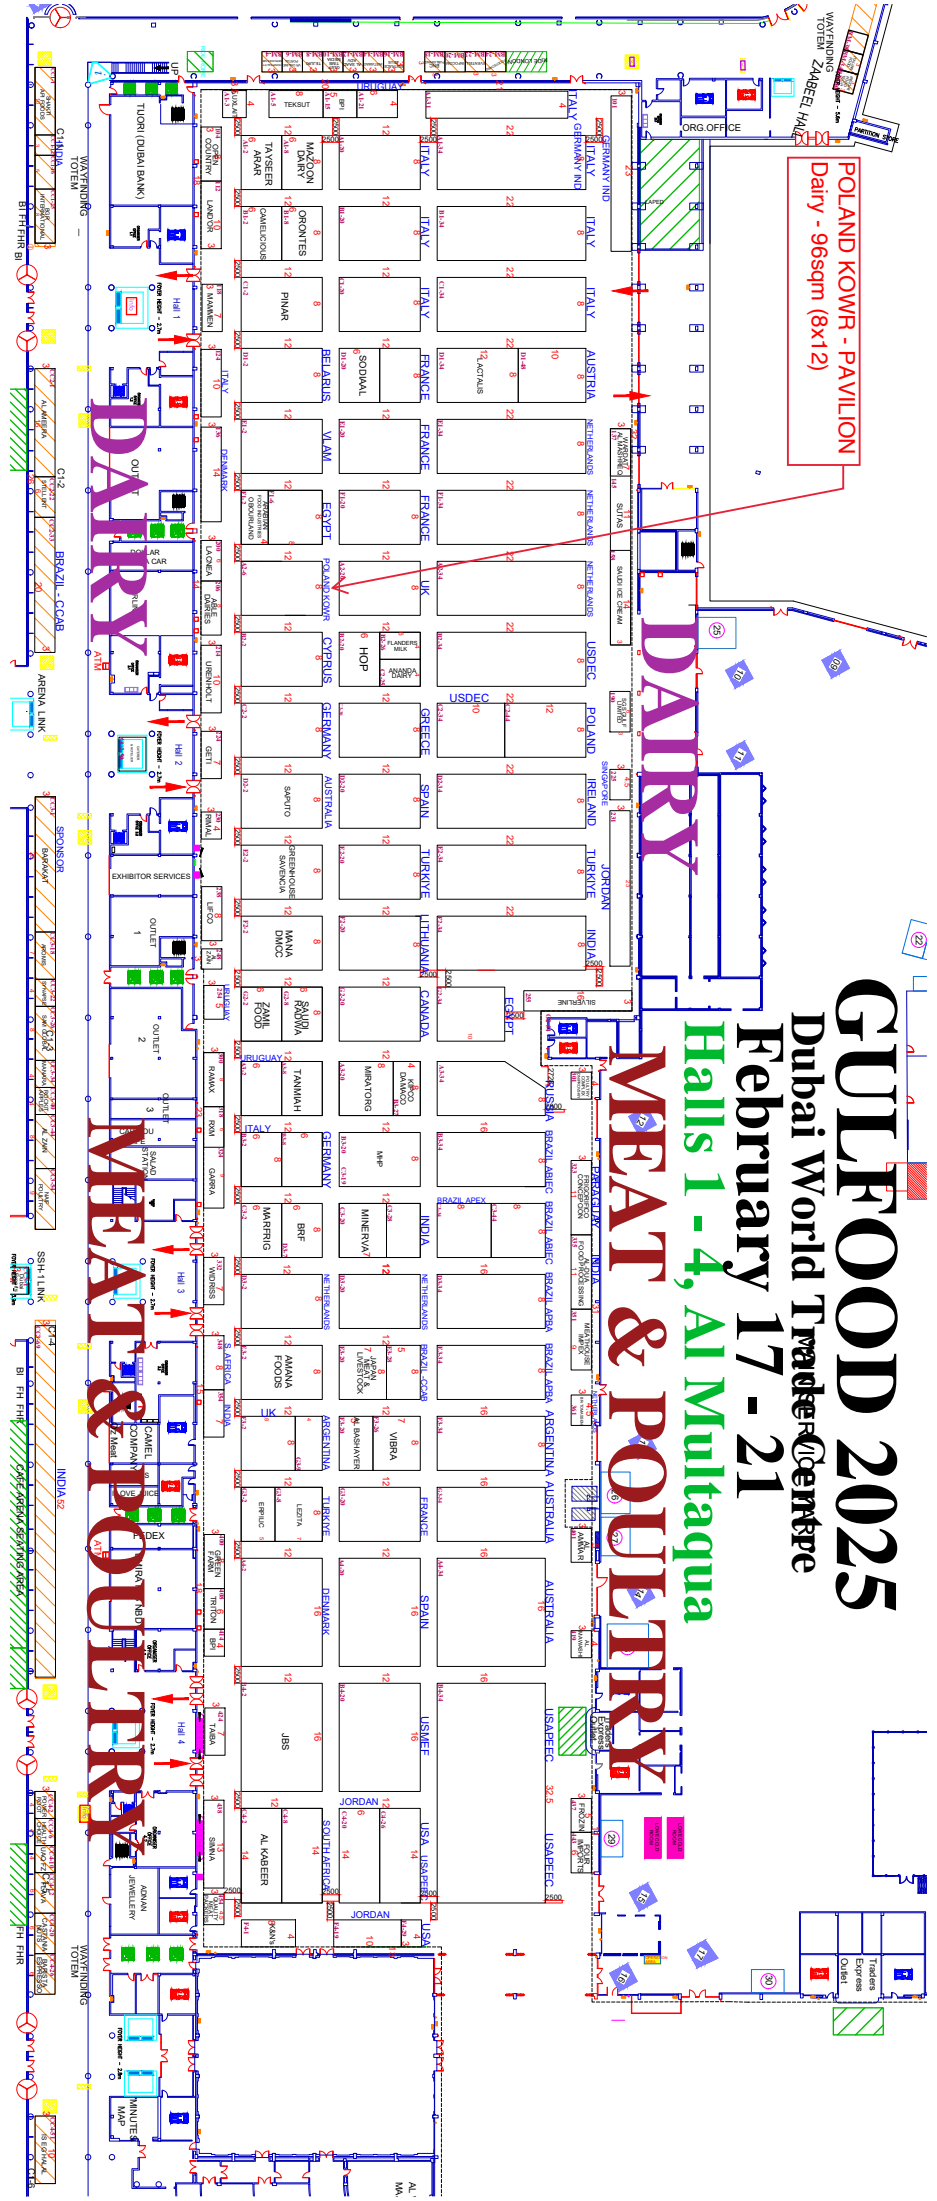

POLAND KOWR - PAVILION
Dairy - 96sqm (8x12)

DAIRY

GULFOOD 2025

Dubai World Trade Centre
February 17 - 21

Halls 1 - 4, Al Mutaqna

MEAT & POULTRY

MEAT & POULTRY

DAIRY

BOOTH B INFRASTRUCTURE

SCALE 1:100

SUBEXHIBITOR'S AREA

- A. 7x INFORMATION COUNTER [0,5x0,5x0,9m]
- B. 7x GLASS COUNTER [0,45x0,45x2m]
- C. 7x BAR STOOL
- D. 7x ROUND TABLE
- E. 28x WHITE CHAIR
- F. 7x WASTE BIN 30l

DOUBLE SUBEXHIBITOR'S STAND

- A1. 1x INFORMATION COUNTER [0,5x0,5x0,9m]
- B1. 2x GLASS COUNTER [0,45x0,45x2m]
- C1. 1x BAR STOOL
- D1. 2x ROUND TABLE
- E1. 8x WHITE CHAIR
- F1. 1x WASTE BIN 30l

INFORMATION AREA FOR KOWR

- A2. 1x INFORMATION COUNTER [1x0,5x0,9m]
- B2. 2x BAR STOOL
- C2. 2x ROUND TABLE
- D2. 8x CHAIR
- E2. 1x SCREEN LCD 70"
- F2. 1x WASTE BIN 30l
- G2. 3x PLANT IN POT WITH LOGO

COFFEE ZONE

- A2. 1x CABINET WITH WORKTOP [1,5x0,5x0,9m]
- B2. 1x COFFEE MACHINE
- C2. 1x WATER DISPENSER
- D2. 1x ELECTRIC KETTLE
- E2. 1x WASTE BIN 65l