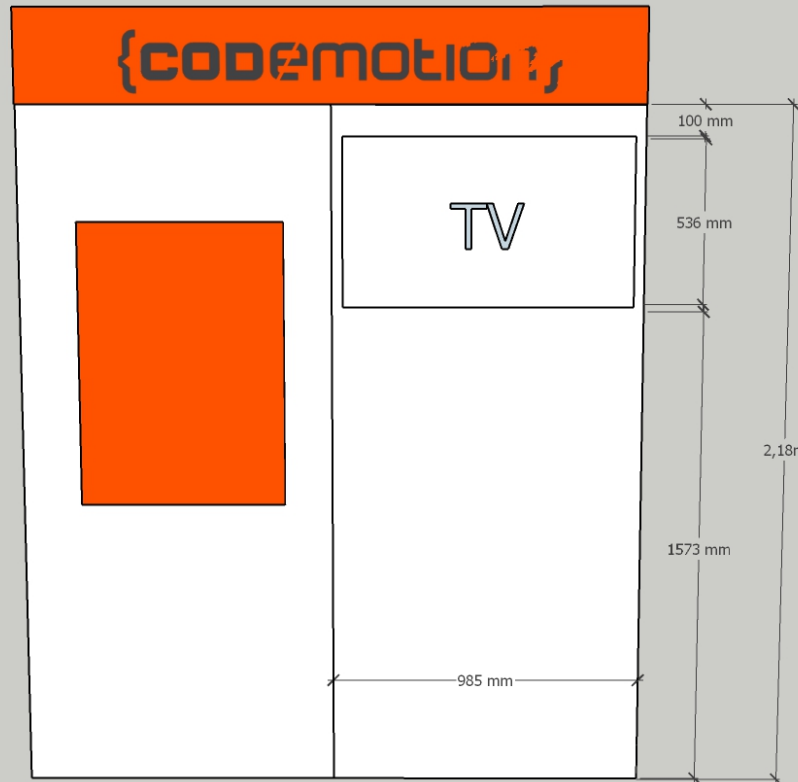

Booth Concept

{CODEmotion}

Location:
Kulturbrauerei Berlin

Date:
20. - 21. November 2018

Build-Up:
19.10.18 (9:00 - 18:00)

Break-Down:
21.10.18 (18:30 - 23:00)

Gold Booth - Custom print detail

Informations:

System: beMatrix Aluminium
Floor: None
Fillings: PVC 3 mm (printable)
Furnitures: Counter, Barstool (2pc.),
40" Display

printings:

Logo Counter: w = 970 mm / h = 820 mm
Custom: w = 985 mm / h = 2173 mm
see Details on picture

Schubert Internationaler Messebau

Louis-Blériot-Str. 5
12487 Berlin
030 - 66764664
info@sim-messebau.de

Datum: 17.10.18