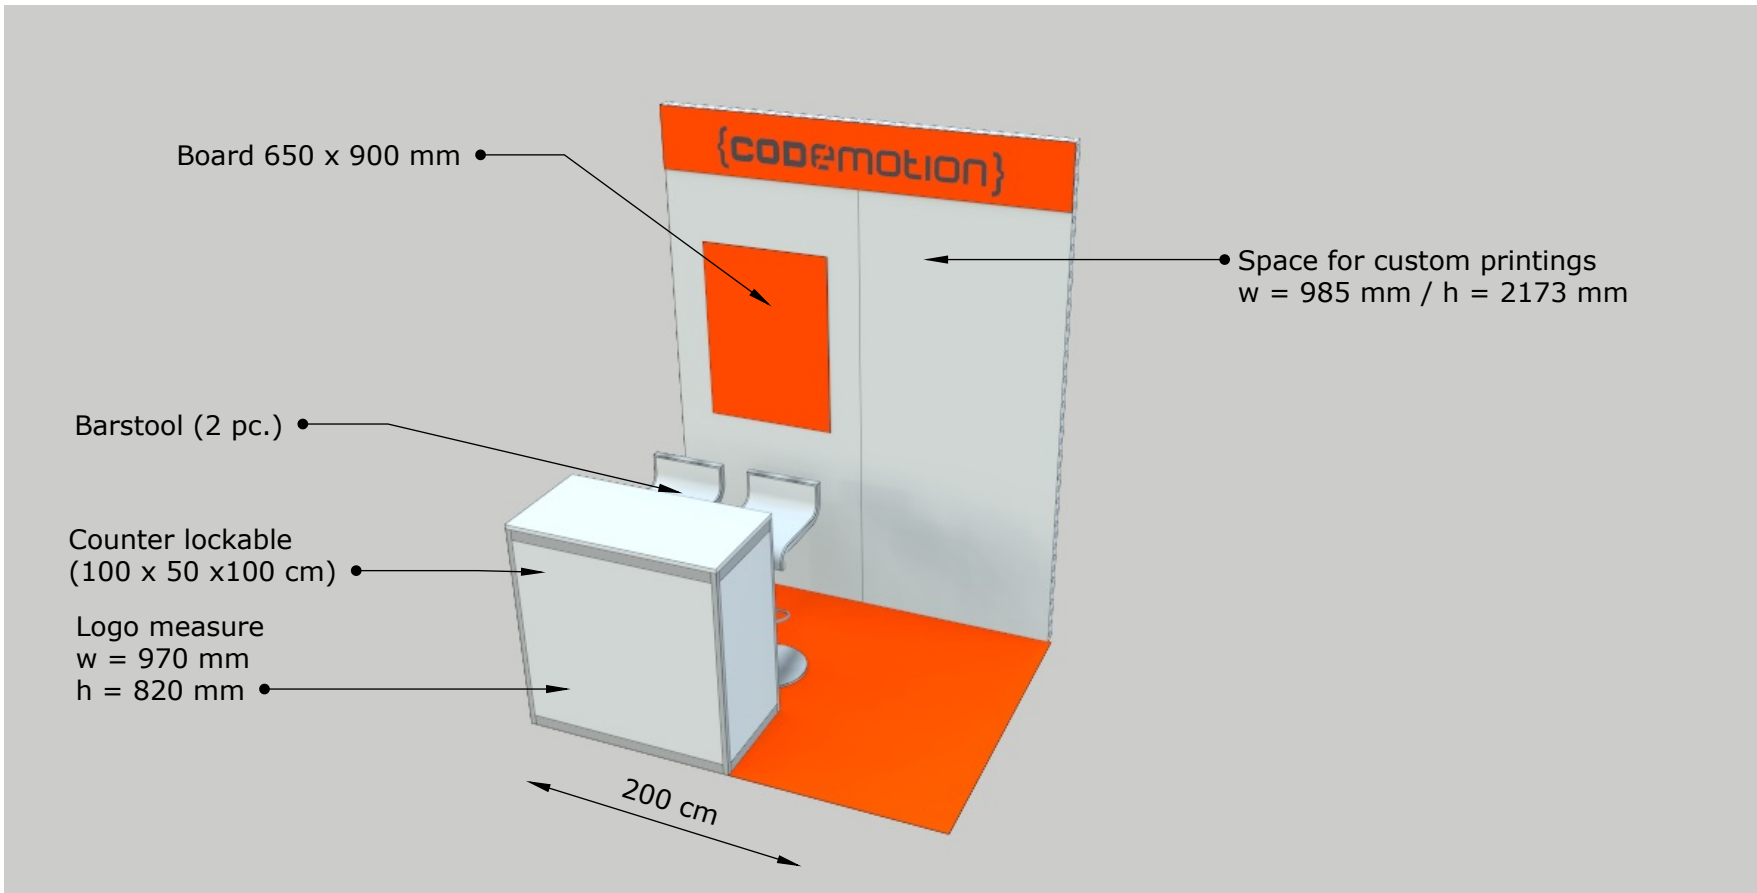

Booth Concept

{CODEmotion}

Counter 60 x 50 x 100 cm
- not lockable

Barstool, standard quality

Logo measure
w = 595 mm
h = 820 mm

Location:
Kulturbrauerei Berlin

Date:
20. - 21. November 2018

Build-Up:
19.10.18 (9:00 - 18:00)

Informations:

System: beMatrix Aluminium
Fillings: PVC 3 mm (printable)
Furnitures: Counter, Barstool (2pc.)

printings:

Logo Counter: w = 595 mm / h = 820 mm
Custom: w = 489 mm / h = 2173 mm

Schubert Internationaler Messebau

Break-Down:
21.10.18 (18:30 - 23:00)

Silver Booth

Informations:

System: beMatrix Aluminium
 Floor: None
 Fillings: PVC 3 mm (printable)
 Furnitures: Counter, Barstool (2pc.)

printings:

Logo Counter: w = 970 mm / h = 820 mm
 Custom: w = 985 mm / h = 2173 mm

Informations:

System: beMatrix Aluminium
 Floor: None
 Fillings: PVC 3 mm (printable)
 Furnitures: Counter, Barstool (3pc.),
 50" Display

printings:

Logo Counter: w = 1550 mm / h = 1050 mm
 Custom: w = 1481 mm / h = 2173 mm