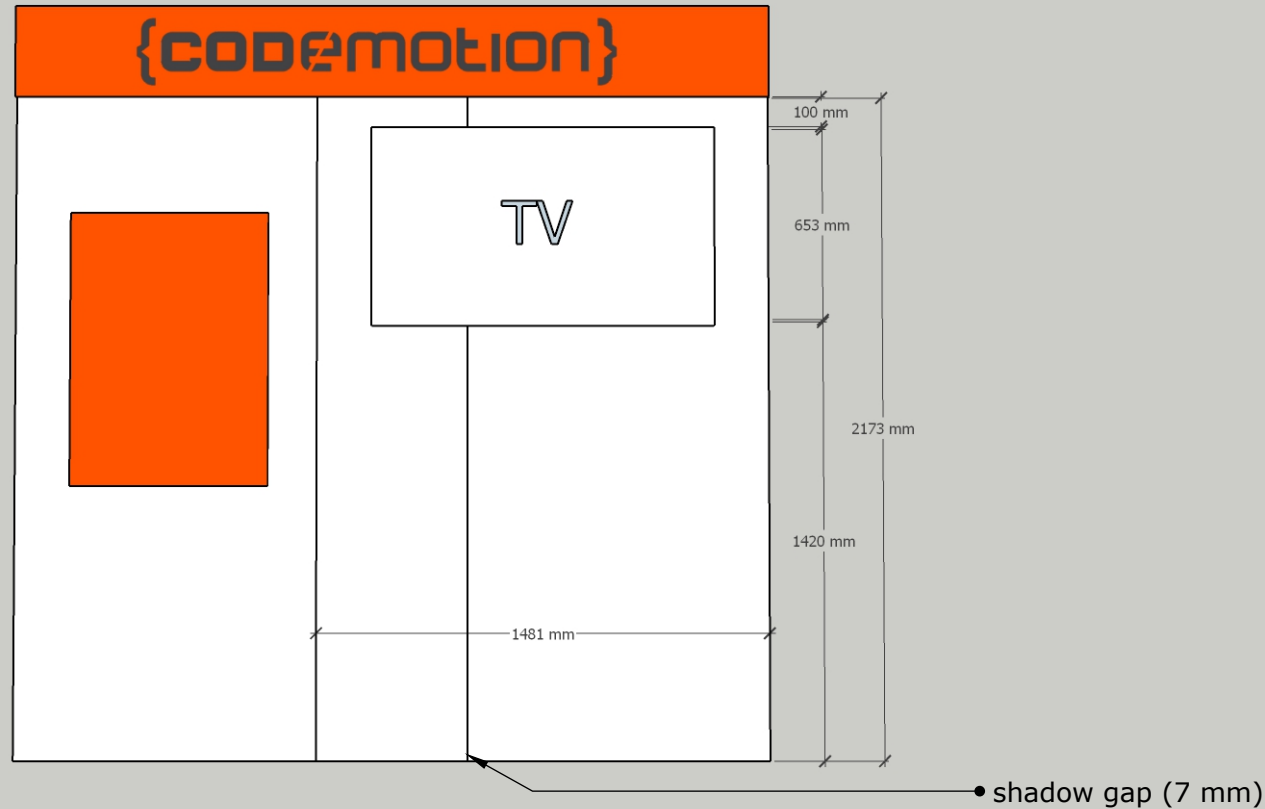

Booth Concept

{CODEmotion}

Location:
Kulturbrauerei Berlin

Date:
20. - 21. November 2018

Build-Up:
19.10.18 (9:00 - 18:00)

Break-Down:
21.10.18 (18:30 - 23:00)

Platinum Booth - Custom print detail

Informations:

System: beMatrix Aluminium
Light: Display Light
Floor: None
Fillings: PVC 3 mm (printable)
Furnitures: Counter, Barstool (3pc.),
50" Display

printings:

Logo Counter: w = 1550 mm / h = 1050 mm
Custom: w = 1481 mm / h = 2173 mm
see picture for details

Schubert Internationaler Messebau

Louis-Blériot-Str. 5
12487 Berlin
030 - 66764664
info@sim-messebau.de

Datum: 17.10.18