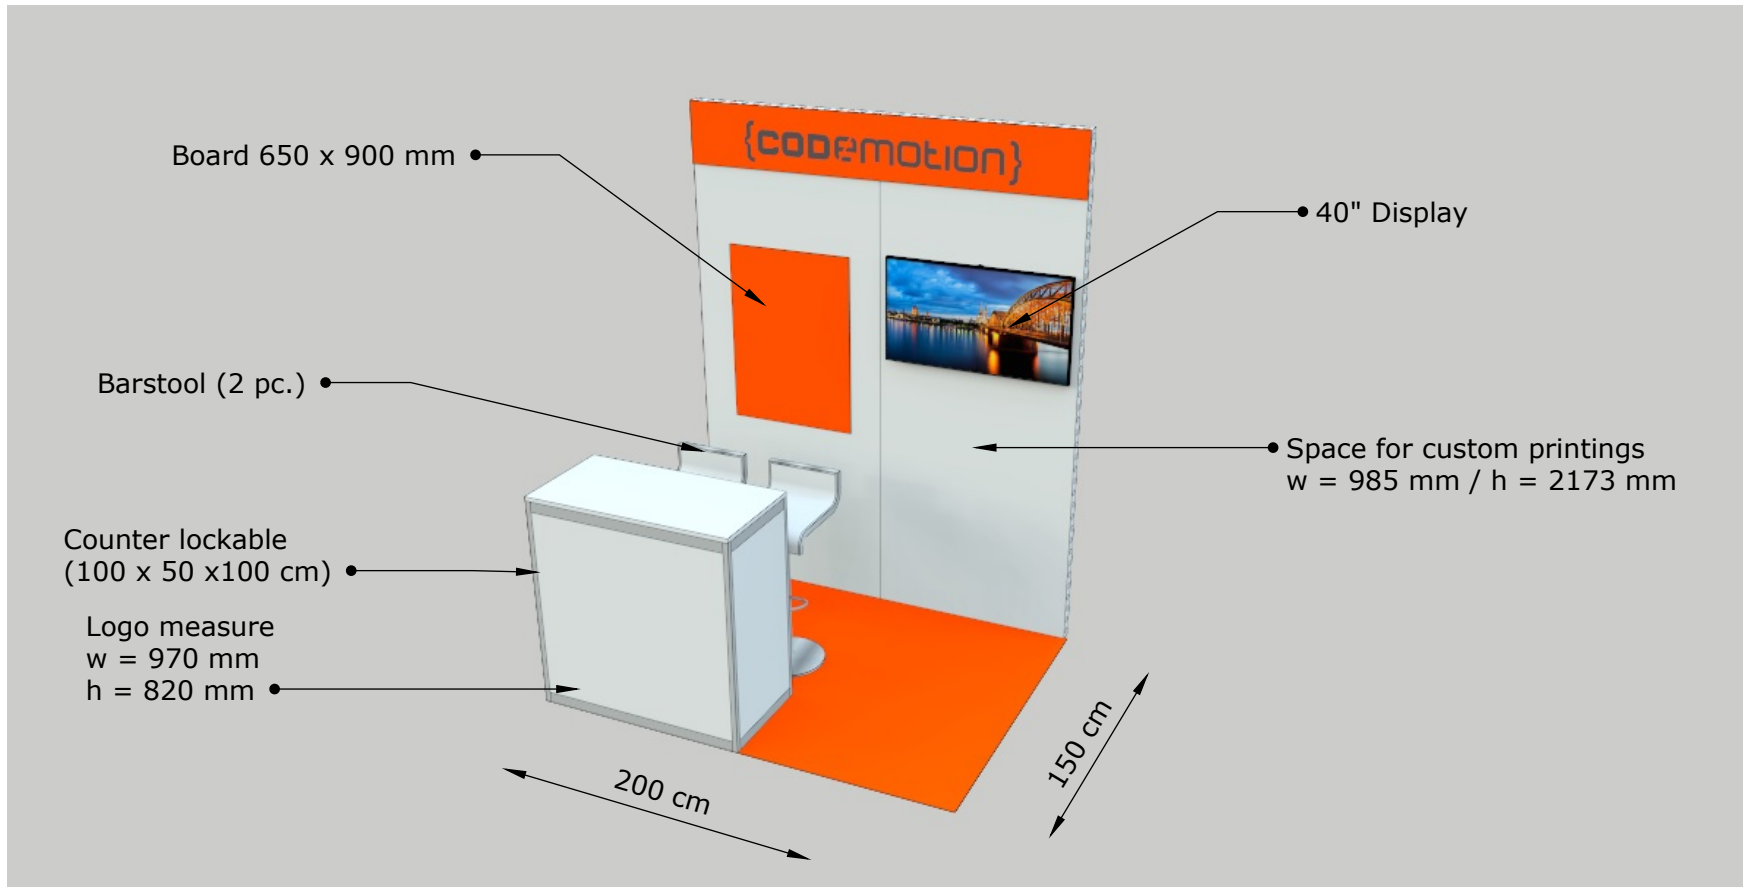

Booth Concept

{CODEmotion}

Counter 60 x 50 x 100 cm
- not lockable

Barstool, standard quality

Logo measure
w = 595 mm
h = 820 mm

Location:
Kulturbrauerei Berlin

Date:
20. - 21. November 2018

Build-Up:
19.10.18 (9:00 - 18:00)

Informations:

System: beMatrix Aluminium
Fillings: PVC 3 mm (printable)
Furnitures: Counter, Barstool (2pc.)

printings:

Logo Counter: w = 595 mm / h = 820 mm
Custom: w = 489 mm / h = 2173 mm

Schubert Internationaler Messebau

Break-Down:
21.10.18 (18:30 - 23:00)

Silver Booth

Informations:

System: beMatrix Aluminium
 Floor: None
 Fillings: PVC 3 mm (printable)
 Furnitures: Counter, Barstool (2pc.)

printings:

Logo Counter: w = 970 mm / h = 820 mm
 Custom: w = 985 mm / h = 2173 mm

Schubert Internationaler Messebau

Louis-Blériot-Str. 5
 12487 Berlin
 030 - 66764664
 info@sim-messebau.de

Datum: 17.10.18

Booth Concept

{CODEmotion}

Gold Booth

Informations:

System: beMatrix Aluminium
 Floor: None
 Fillings: PVC 3 mm (printable)
 Furnitures: Counter, Barstool (2pc.),
 40" Display