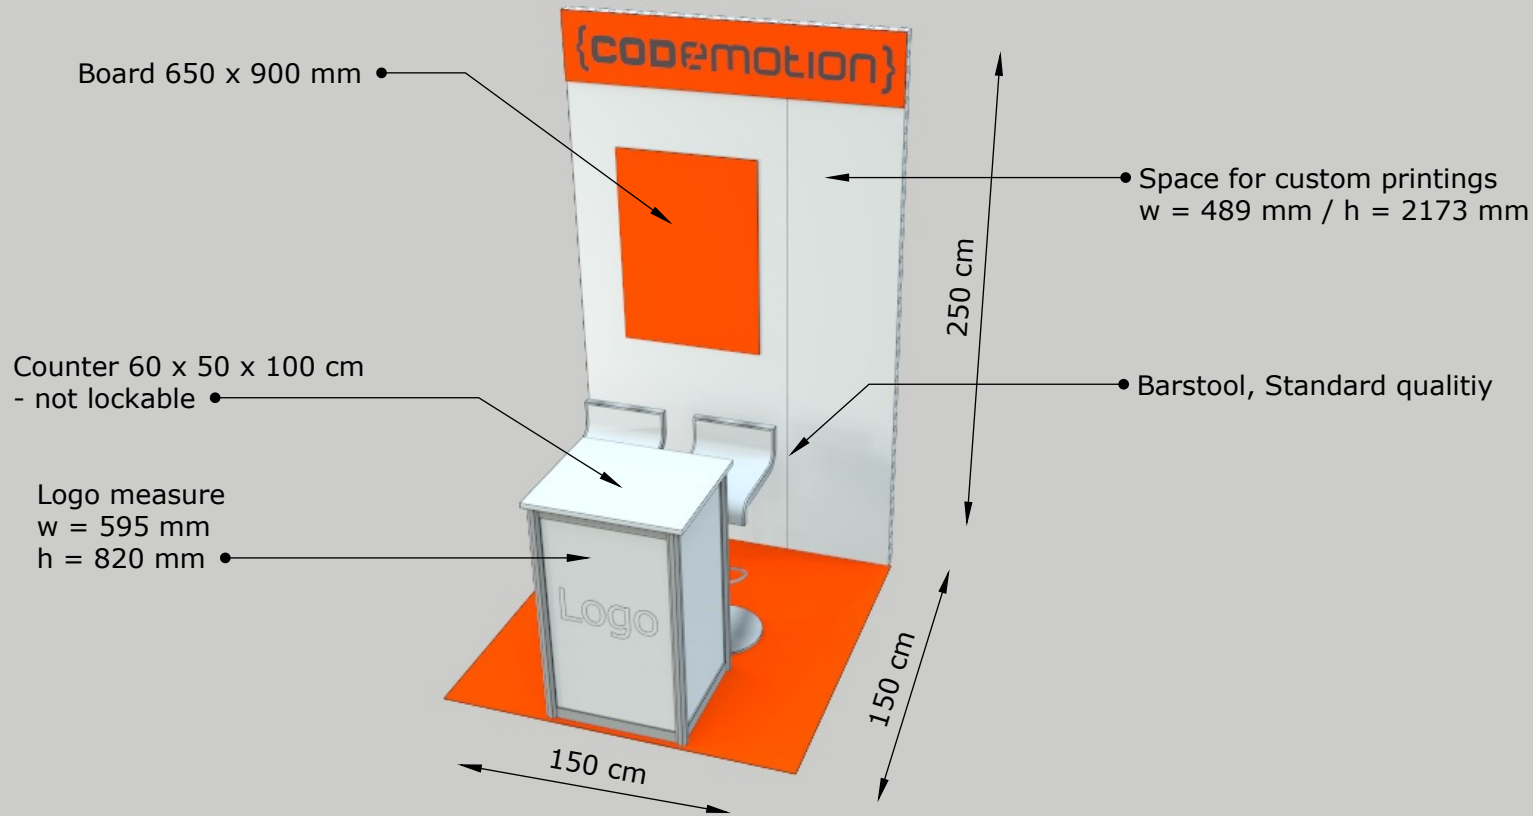

Booth Concept

{CODEmotion}

Location:
Kulturbrauerei Berlin

Date:
20. - 21. November 2018

Build-Up:
19.10.18 (9:00 - 18:00)

Break-Down:
21.10.18 (18:30 - 23:00)

Silver Light Booth

Informations:

System: beMatrix Aluminium
Fillings: PVC 3 mm (printable)
Furnitures: Counter, Barstool (2pc.)

printings:

Logo Counter: w = 595 mm / h = 820 mm
Custom: w = 489 mm / h = 2173 mm

Schubert Internationaler Messebau

Louis-Blériot-Str. 5
12487 Berlin
030 - 66764664
info@sim-messebau.de

Datum: 17.10.18