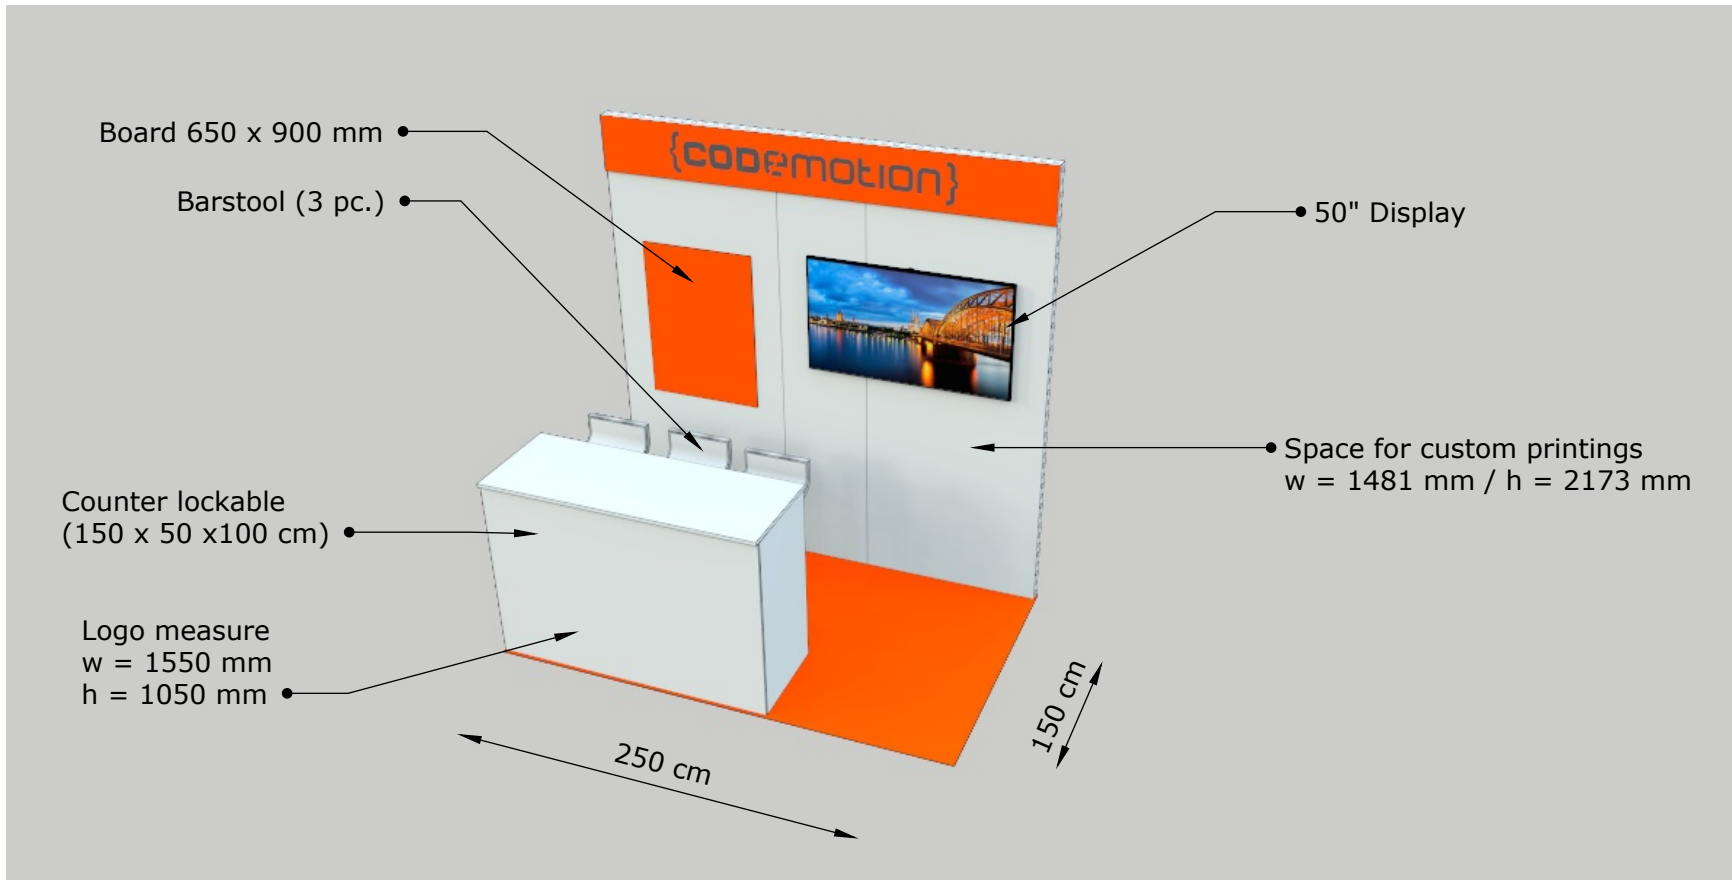

Booth Concept

{CODEmotion}

Location:
Kulturbrauerei Berlin

Date:
20. - 21. November 2018

Build-Up:
19.10.18 (9:00 - 18:00)

Break-Down:
21.10.18 (18:30 - 23:00)

Platinum Booth

Informations:

System: beMatrix Aluminium
Floor: None
Fillings: PVC 3 mm (printable)
Furnitures: Counter, Barstool (3pc.),
50" Display

printings:

Logo Counter: w = 1550 mm / h = 1050 mm
Custom: w = 1481 mm / h = 2173 mm

Schubert Internationaler Messebau

Louis-Blériot-Str. 5
12487 Berlin
030 - 66764664
info@sim-messebau.de

Datum: 17.10.18