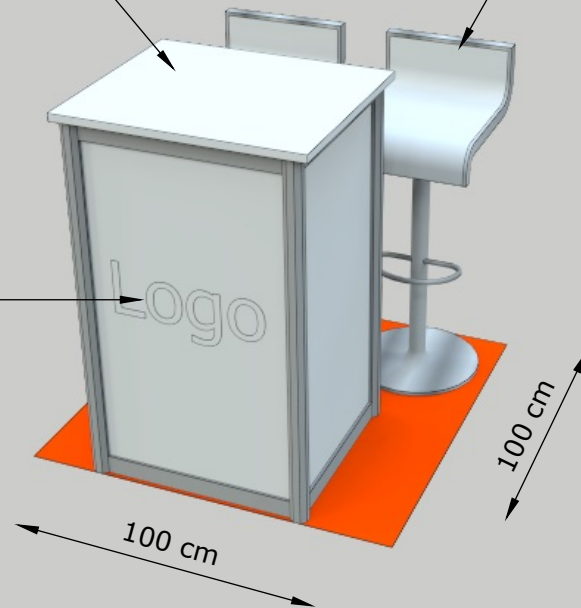

Booth Concept

{CODEmotion}

Counter 60 x 50 x 100 cm
- not lockable

Barstool, standard quality

Logo measure
w = 595 mm
h = 820 mm

Location:
Kulturbrauerei Berlin

Date:
20. - 21. November 2018

Build-Up:
19.10.18 (9:00 - 18:00)

Break-Down:
21.10.18 (18:30 - 23:00)

Mini Desk

Informations:

Furnitures: Counter, Barstool (2pc.)

printings:

Logo Counter: w = 595 mm
h = 820 mm

Schubert Internationaler Messebau

Louis-Blériot-Str. 5
12487 Berlin
030 - 66764664
info@sim-messebau.de

Informations:

System: beMatrix Aluminium
Fillings: PVC 3 mm (printable)
Furnitures: Counter, Barstool (2pc.)

printings:

Logo Counter: w = 595 mm / h = 820 mm
Custom: w = 489 mm / h = 2173 mm

Schubert Internationaler Messebau

Break-Down:
21.10.18 (18:30 - 23:00)

Silver Booth

Informations:

System: beMatrix Aluminium
 Floor: None
 Fillings: PVC 3 mm (printable)
 Furnitures: Counter, Barstool (2pc.)

printings:

Logo Counter: w = 970 mm / h = 820 mm
 Custom: w = 985 mm / h = 2173 mm