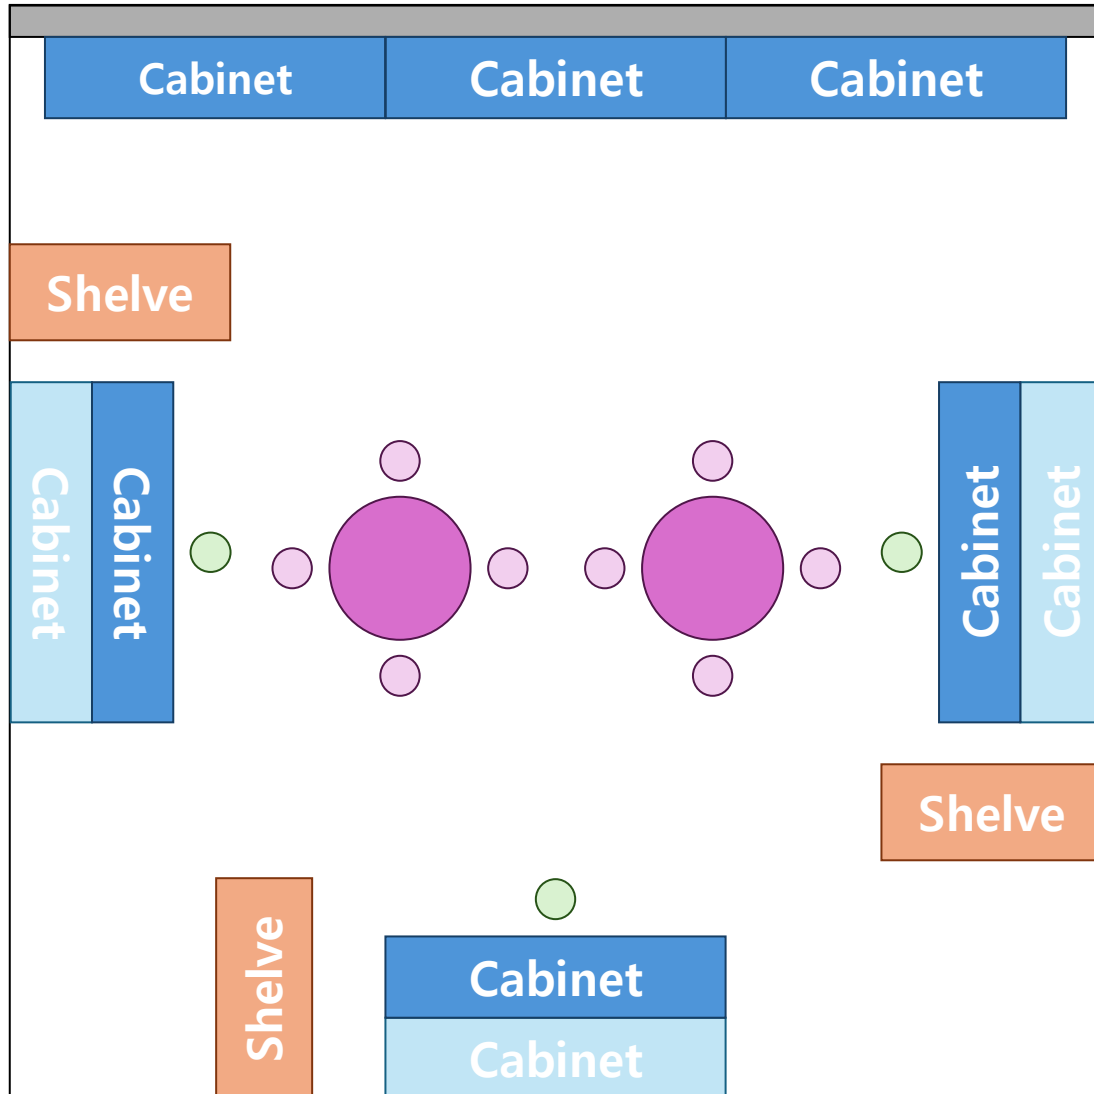

3 OPEN SIDE SYSTEM BOOTH LAYOUT (6*6 = 36sqm)

Item	Quantity	Size
System Cabinet	3	2000*700
System Cabinet	6	2000*1000
Display Shelve	6	800*1800
Round Table	2	White
White Chair	2	White
Chair (Bar Stool)	3	White

Display Shelve Example

**3 OPEN SIDE SYSTEM BOOTH
STRUCTURE & MATERIAL**

Hqi LIGHT

LED PANEL

LED PANEL

LED PANEL

GREY CARPET

SYSTEM POLE

Item	Unit/ Size	Quantity	Unit Price	Total Price
Structure				
System Booth (Backwall Including Shelves)	36 sqm	1		
Grey Carpet	36 sqm	1		
Sign Tower (LED Panel)	-	3		
Furnitures				
System Cabinet	2000*700	3		
System Cabinet	2000*1000	6		
Display Shelve	800*1800	6		
Round Table	White	2		
White Chair	White	2		
Chair (Bar Stool)	White	3		
Signage & PVC Inkjet				
System Cabinet Logo Printing (Sticker)	2000*700	3		
Electricity				
HQI	-	12		
Electricity Fee (Fee To Be Paid to Organizers)				
Power Point				
Others				
Installation & Dismantle				
Labor Fee				
Transportation				