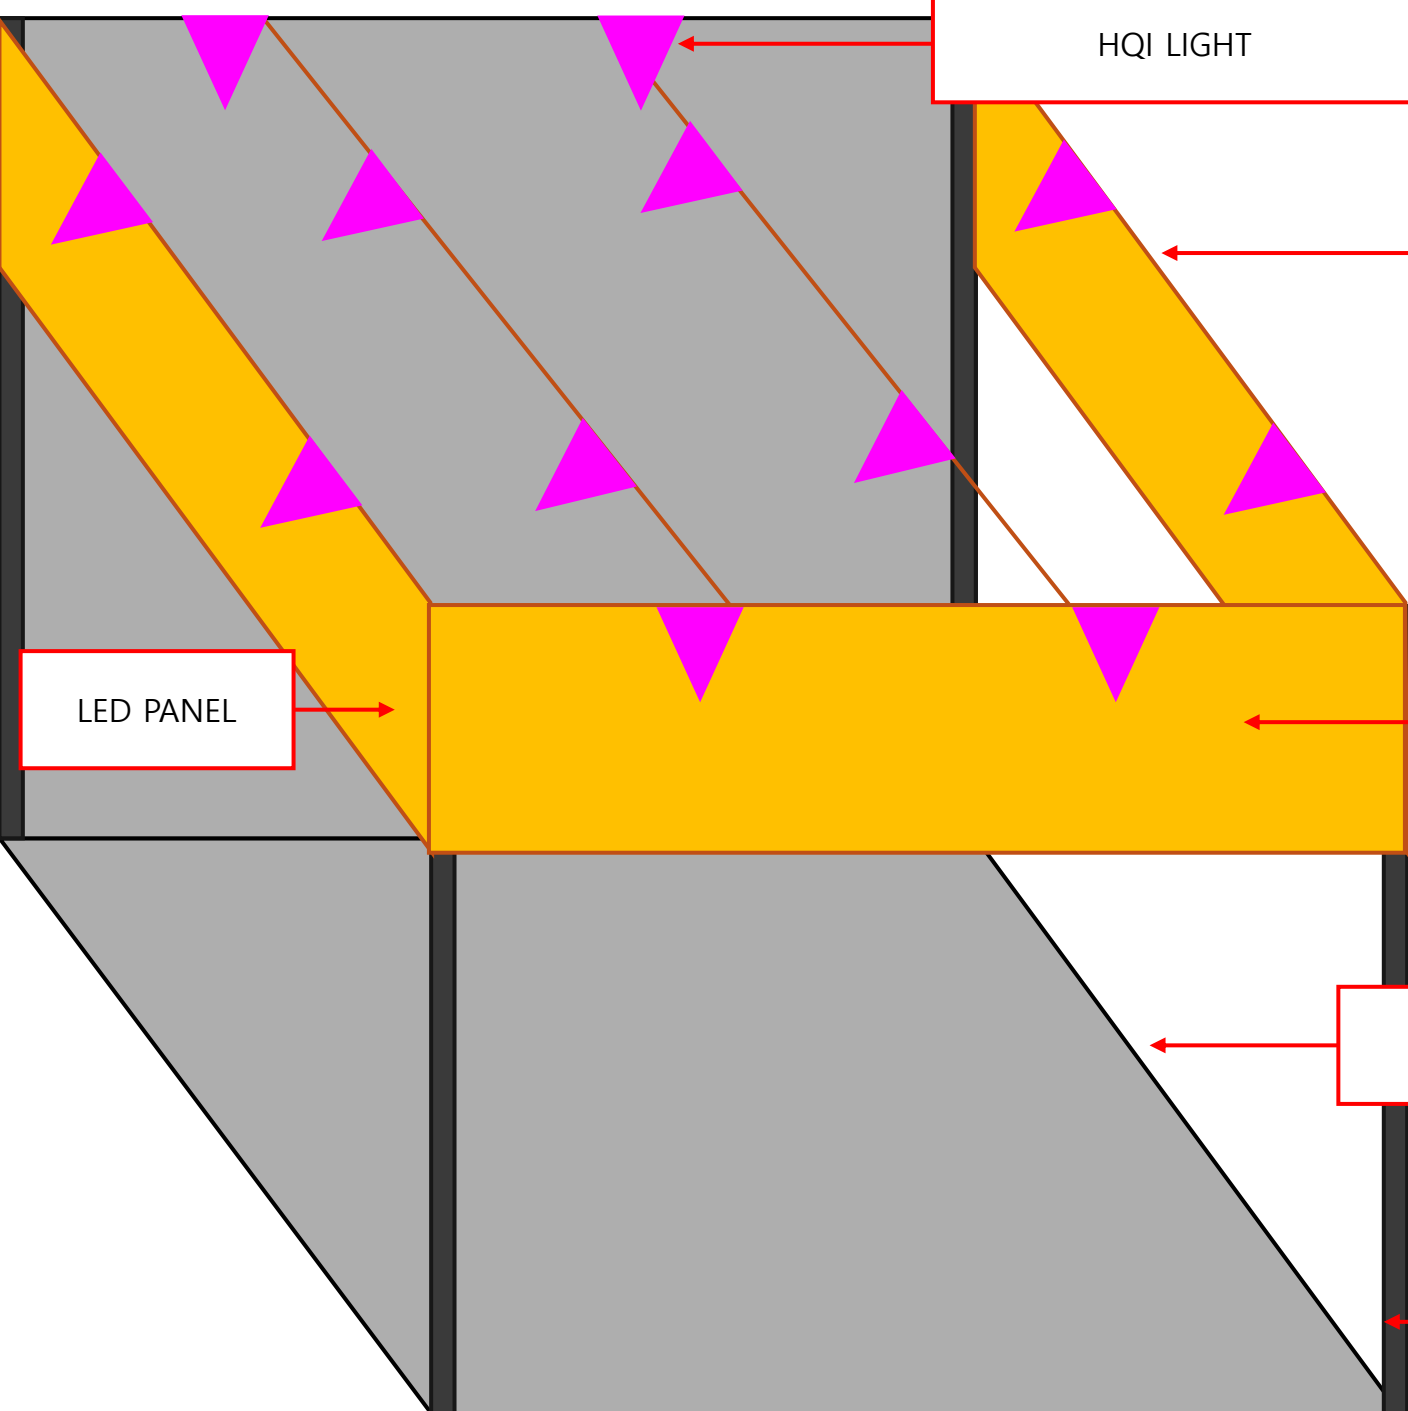

3 OPEN SIDE SYSTEM BOOTH LAYOUT (6*6 = 36sqm)

Item	Quantity	Size
System Cabinet	3	2000*700
System Cabinet	6	2000*1000
Display Shelve	6	800*1800
Round Table	2	White
White Chair	2	White
Chair (Bar Stool)	3	White

Display Shelve Example

**3 OPEN SIDE SYSTEM BOOTH
STRUCTURE & MATERIAL**

Hqi LIGHT

LED PANEL

LED PANEL

LED PANEL

GREY CARPET

SYSTEM POLE

Item	Unit/ Size	Quantity	Unit Price	Total Price
Structure				
System Booth (Backwall Including Shelves)	36 sqm	1		
Grey Carpet	36 sqm	1		
Sign Tower (LED Panel)	-	3		
Furnitures				
System Cabinet	2000*700	3		
System Cabinet	2000*1000	6		
Display Shelve	800*1800	6		
Round Table	White	2		
White Chair	White	2		
Chair (Bar Stool)	White	3		
Signage & PVC Inkjet				
System Cabinet Logo Printing (Sticker)	2000*700	3		
Electricity				
HQI	-	12		
Electricity Fee (Fee To Be Paid to Organizers)				
Power Point				
Others				
Installation & Dismantle				
Labor Fee				
Transportation				