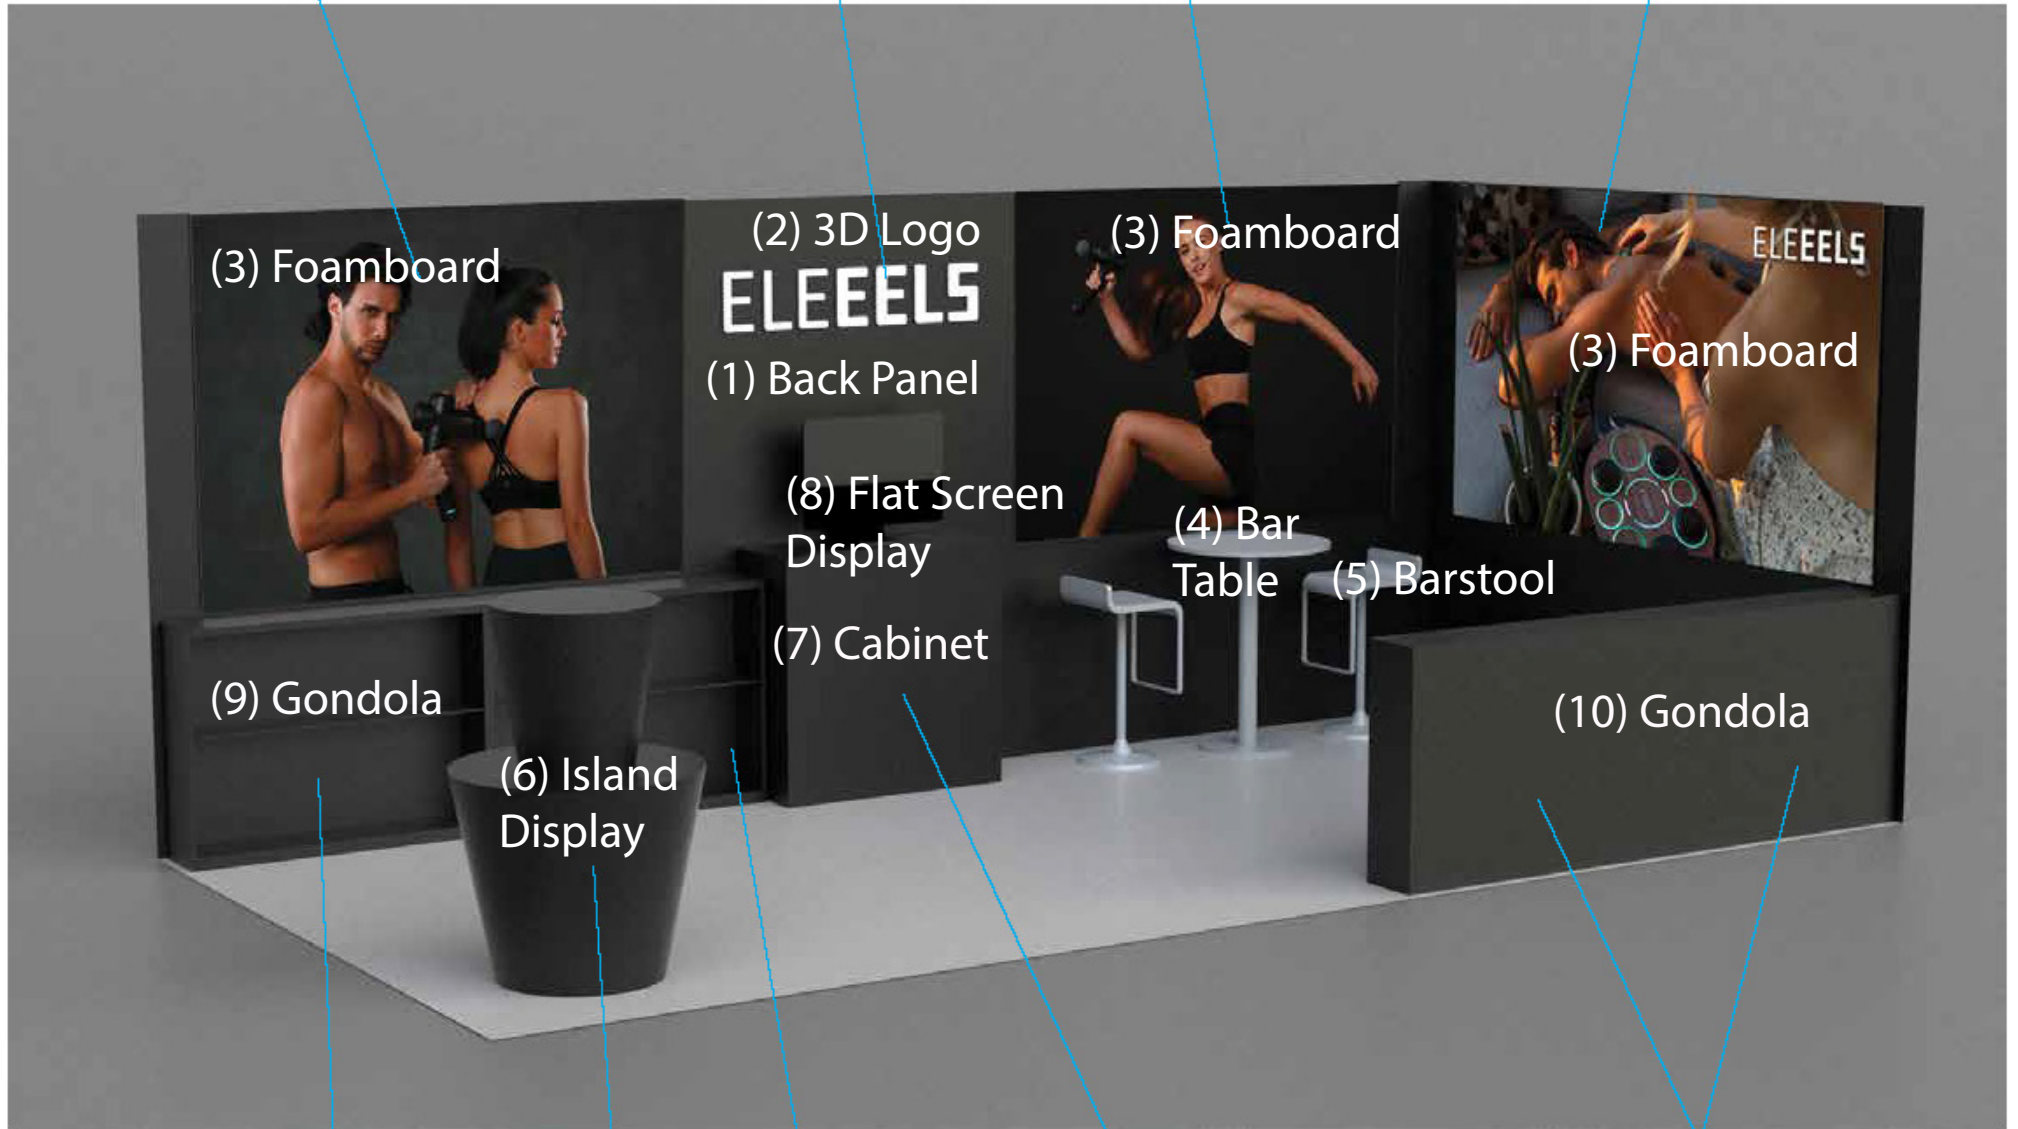

Graphic
2000mm x 1480mm

Logo
1000mm x 200mm x 30mm

Graphic
2000mm x 1480mm

Graphic
2600mm x 1480mm

(3) Foamboard

(2) 3D Logo
ELEEEELS

(3) Foamboard

(3) Foamboard

(1) Back Panel

(8) Flat Screen
Display

(4) Bar
Table

(5) Barstool

(9) Gondola

(10) Gondola

(6) Island
Display

(7) Cabinet

B

C

B

A

B

A

1000mm(w) x 1000mm(h) x 50mm(d)

B

1200mm(w) x 900mm(h) x 40mm(d)

C