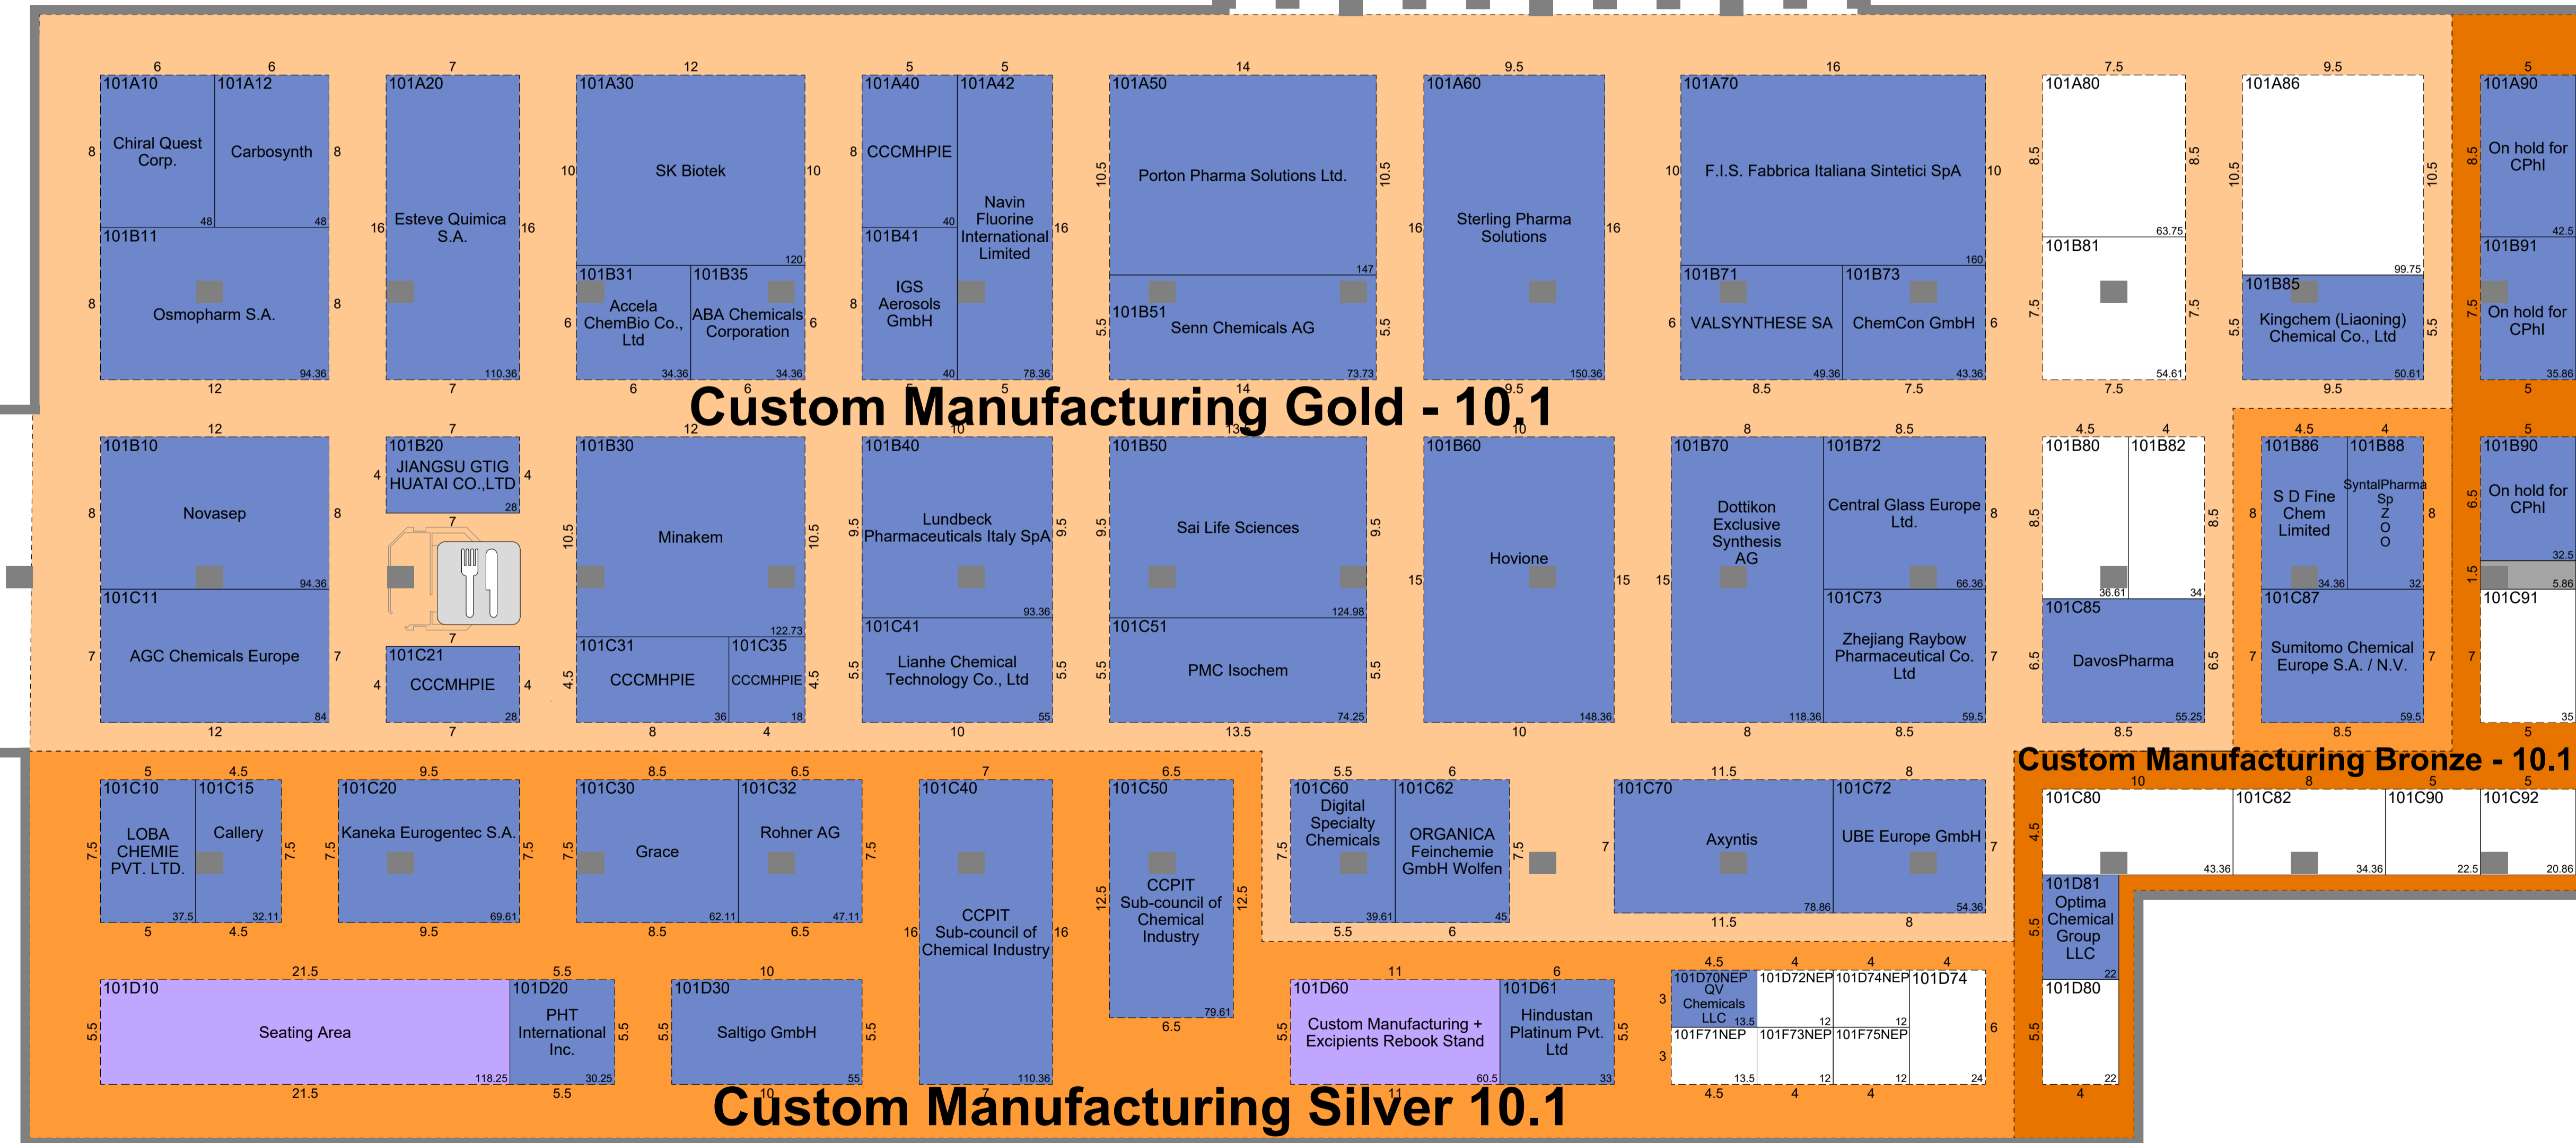

Escalators to halls 10.2

ENTRANCE

ENTRANCE
 Escalators to hall 10.2

Custom Manufacturing Bronze
Custom Manufacturing Silver
Custom Manufacturing Gold

The maximum building height in Hall 10.1 is 3 metres

HALL 10.1