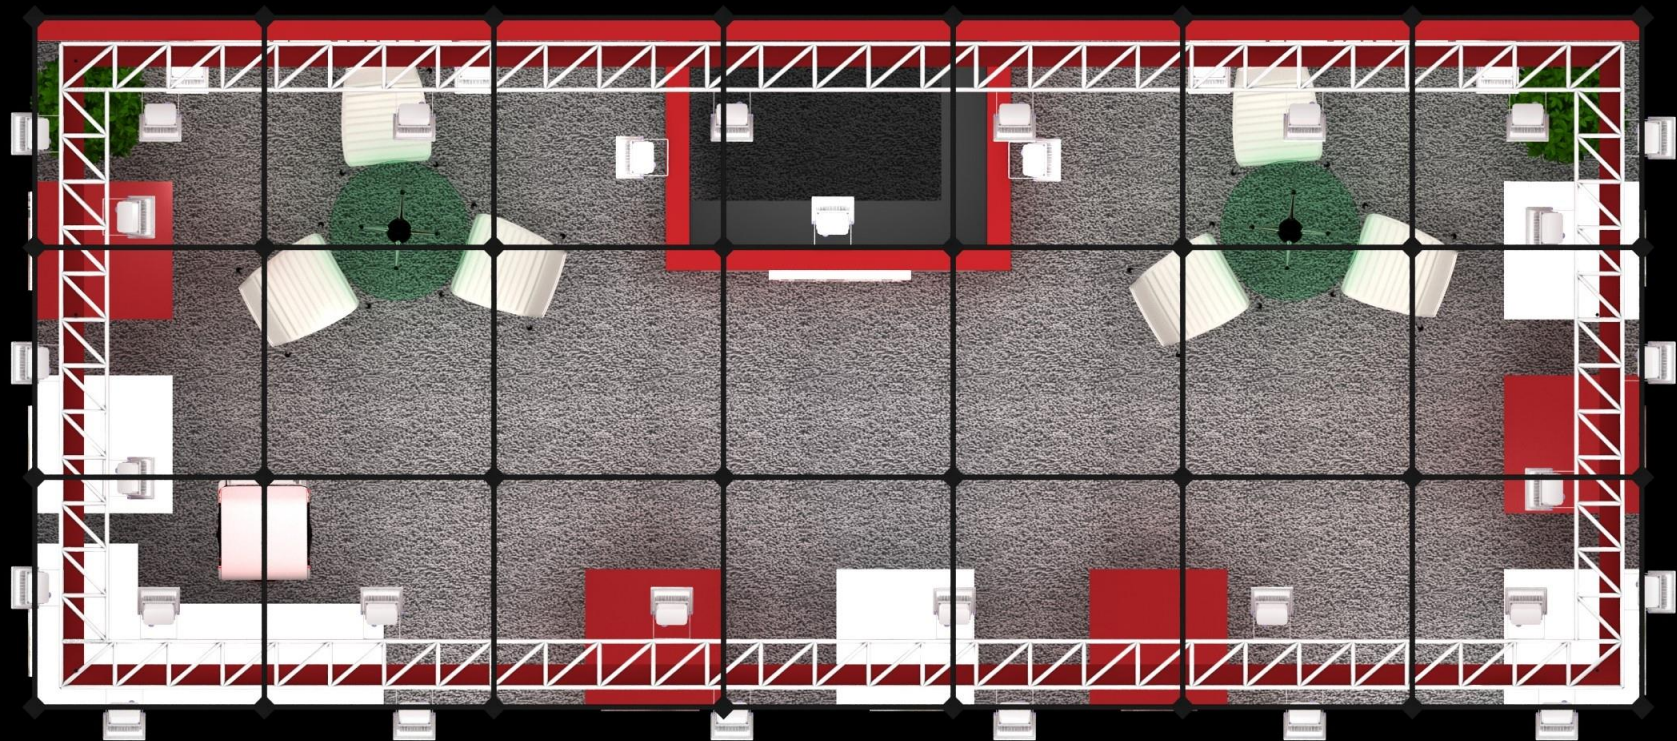

Concept, design and presentation are the intellectual property of Panaché Exhibitions. Any use, duplication and / or passing on to third parties without our written consent is inadmissible.

www.panache-worldwide.com