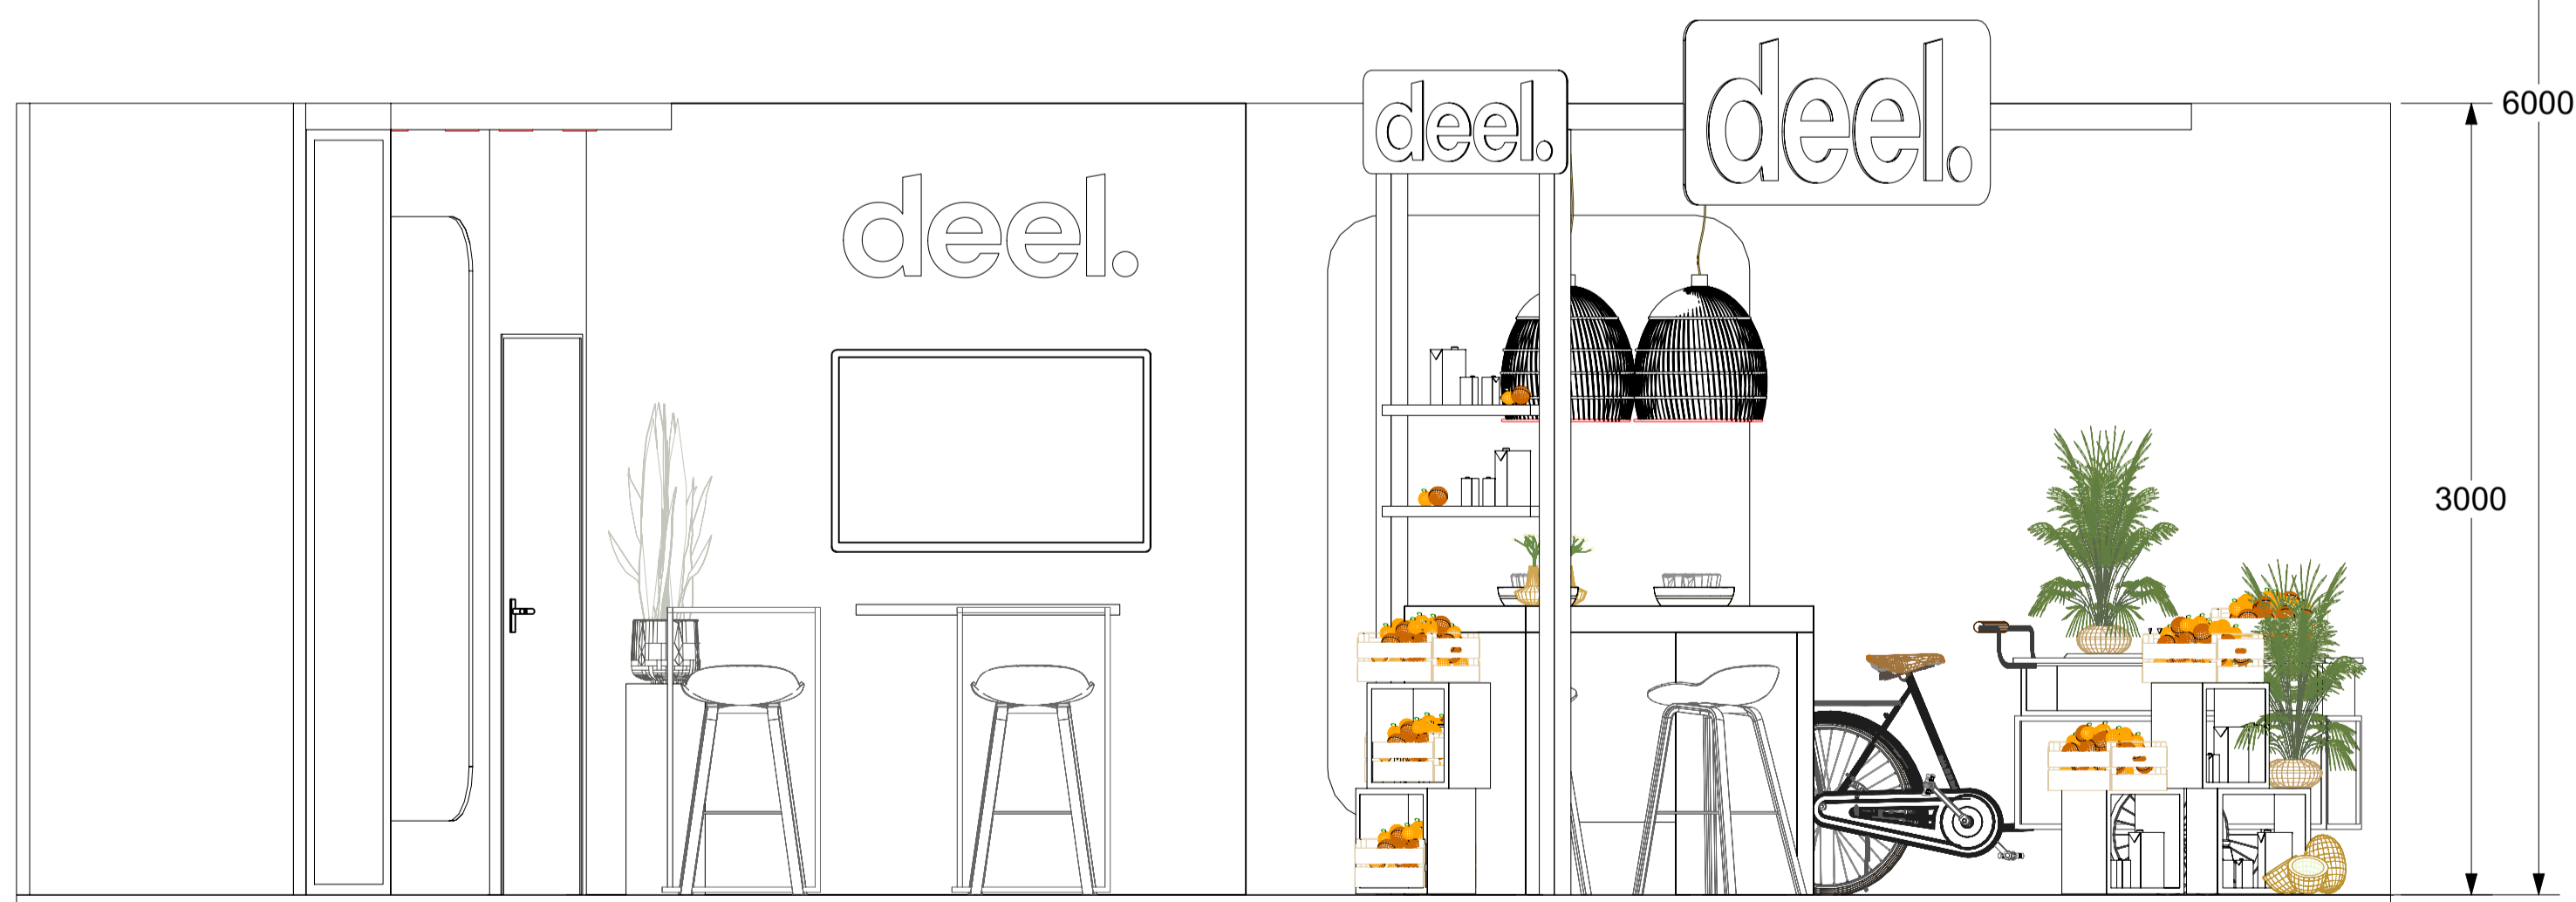

Floorplan

Front side

Impressions

	Show Name HR Tech Europe 2024	Place RAI Amsterdam
	Client DEEL	Date Show 2-3 MAY 2024
Standno 211	Drawn By HILDA BOSMA	Scale 1:25
		Name drawing Overview