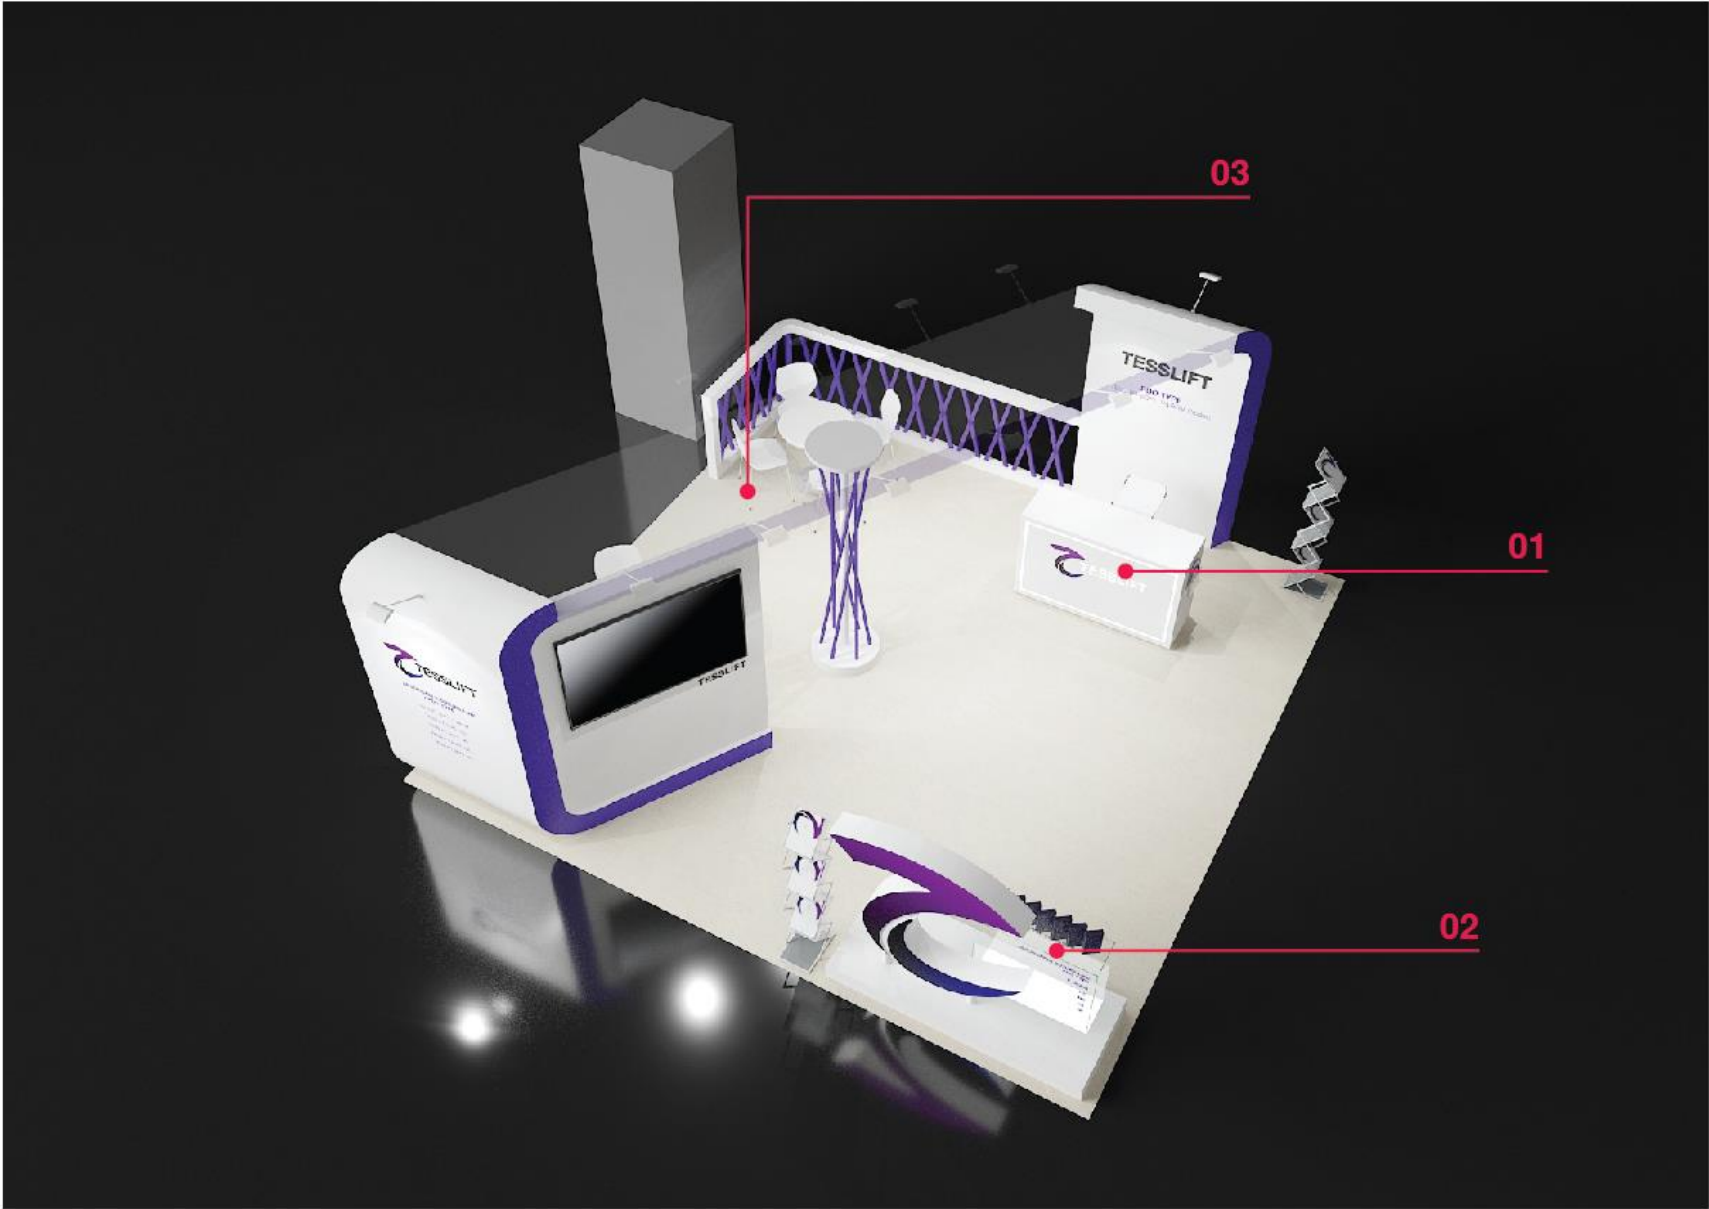

Plan

View From Side (front view)

Grids 1000 x 1000 mm

Zoning

Axonometry

01 Reception

02 Product Zone

03 Meeting Area

PERPECTIVE

PERPECTIVE

DETAIL VIEW

DETAIL VIEW

LIFT

RE LINE

CEPH

NO