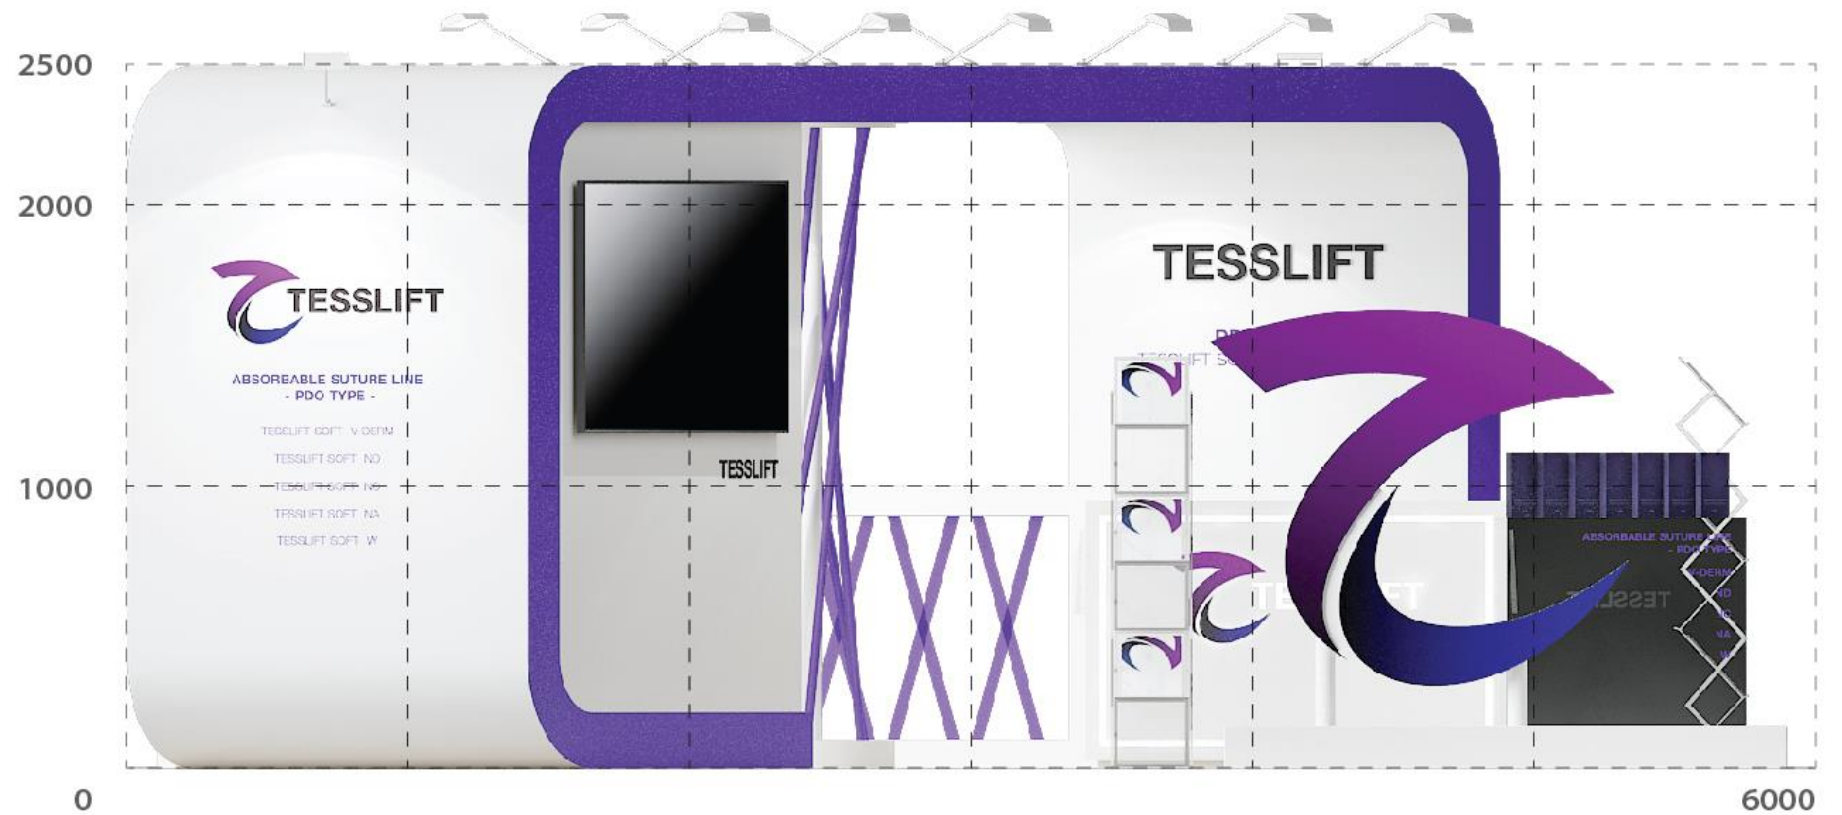

Plan

View From Side (front view)

Grids 1000 x 1000 mm