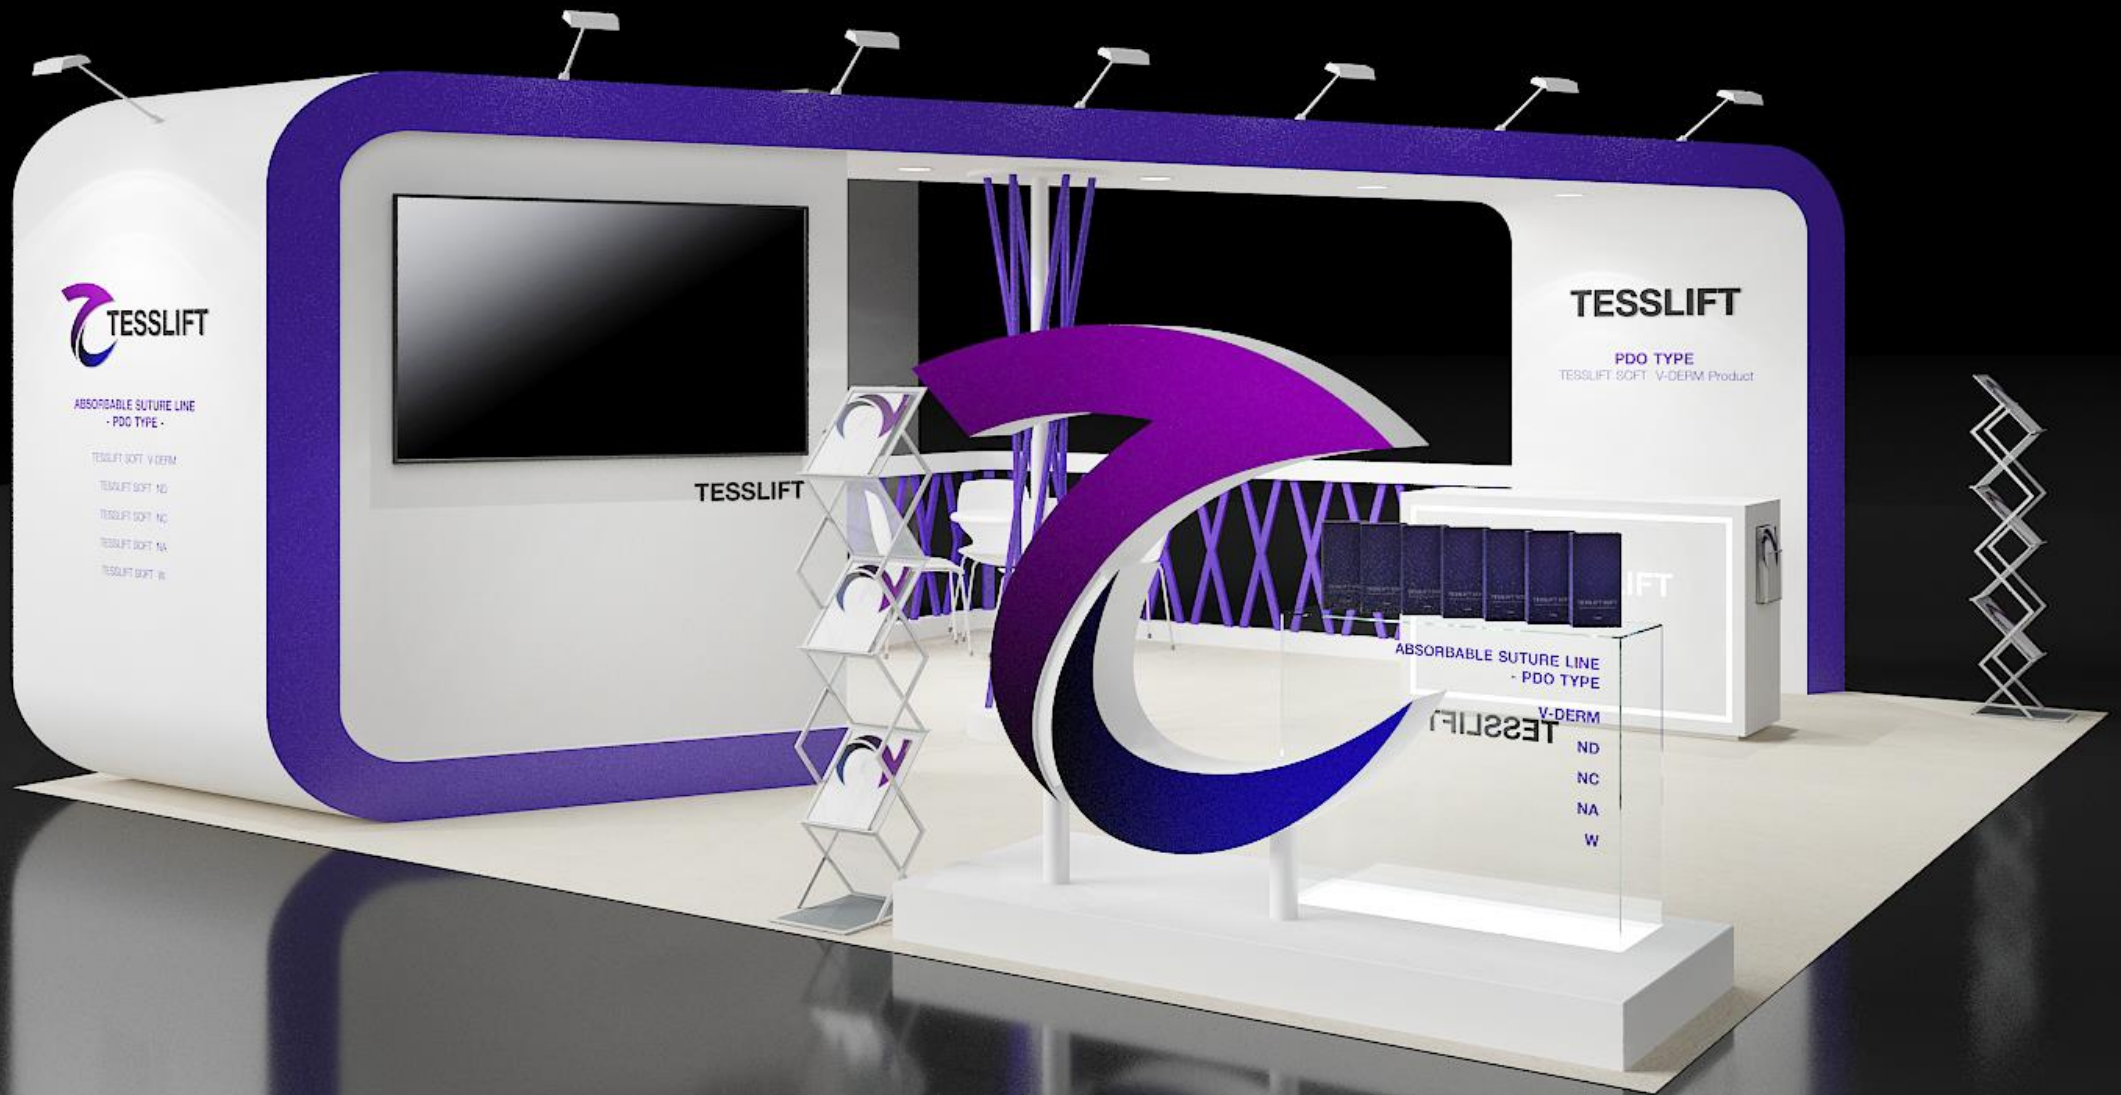

PERPECTIVE

PERPECTIVE

DETAIL VIEW

DETAIL VIEW

LIFT

RE LINE

CEPH

NO

NC

NA

W

TESSLIFT

PDO TYPE
V-DERM Product

ABSORBABLE SUTURE LINE
PDO TYPE LIFT

V-DERM

- ND
- NC
- NA
- W

TESSLIFT

DETAIL VIEW

TESSLIFT

PDO TYPE
TESSLIFT SOFT V-DERM Product

DETAIL VIEW

TESSLIFT

ABSORBABLE SUTURE LINE
- PDO TYPE -

TESSLIFT SOFT V-DERM