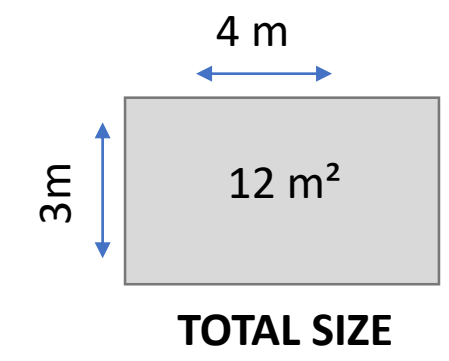

CONFIDENTIAL

COSMOPROF

WORLDWIDE BOLOGNA

STAND F17
SURFACE 12M²
ANGLE

We would like the same stand at last year.
Please find some pictures of the stand of last year in the 2 next slides.

-  Arch (4 shelves + 1 furniture cabinet by arch)
-  Printed logo on the walls

- Transport & Storage on the stand of the chairs, tables, trolley and our products.

DISPLAYS

- 5 Display niches with cabinets.
- Cabinet : 80x37x70cm with lockable doors, silver shiny handles, mouldings internal shelf in waterpaint matt finish, white colour.
- Display niche : 80x25x170cm in white matt paint finish, 4 shelves, led stripes natural light.
- Boiserie and mouldings in shaped wooden white paint finish matt
- The displays have to be reusable