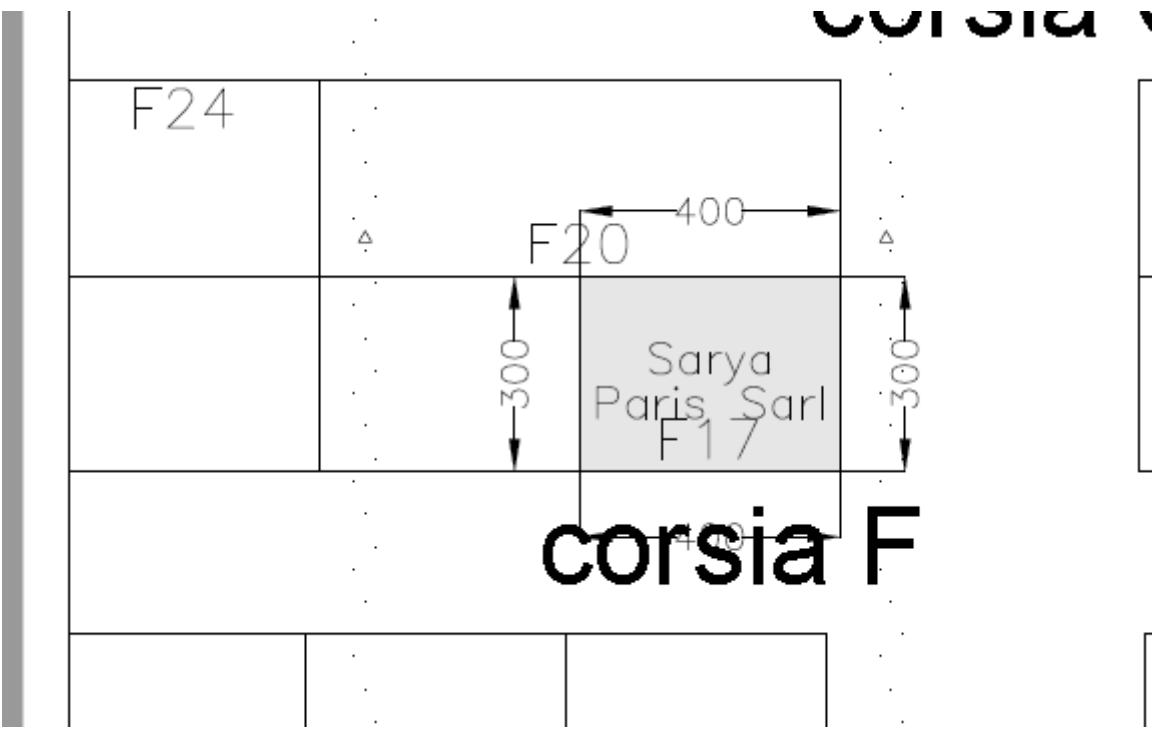

CONFIDENTIAL

COSMOPROF

WORLDWIDE BOLOGNA

STAND F17
SURFACE 12M²
ANGLE

We would like the same stand at last year.
Please find some pictures of the stand of last year in the 2 next slides.

-  Arch (4 shelves + 1 furniture cabinet by arch)
-  Printed logo on the walls