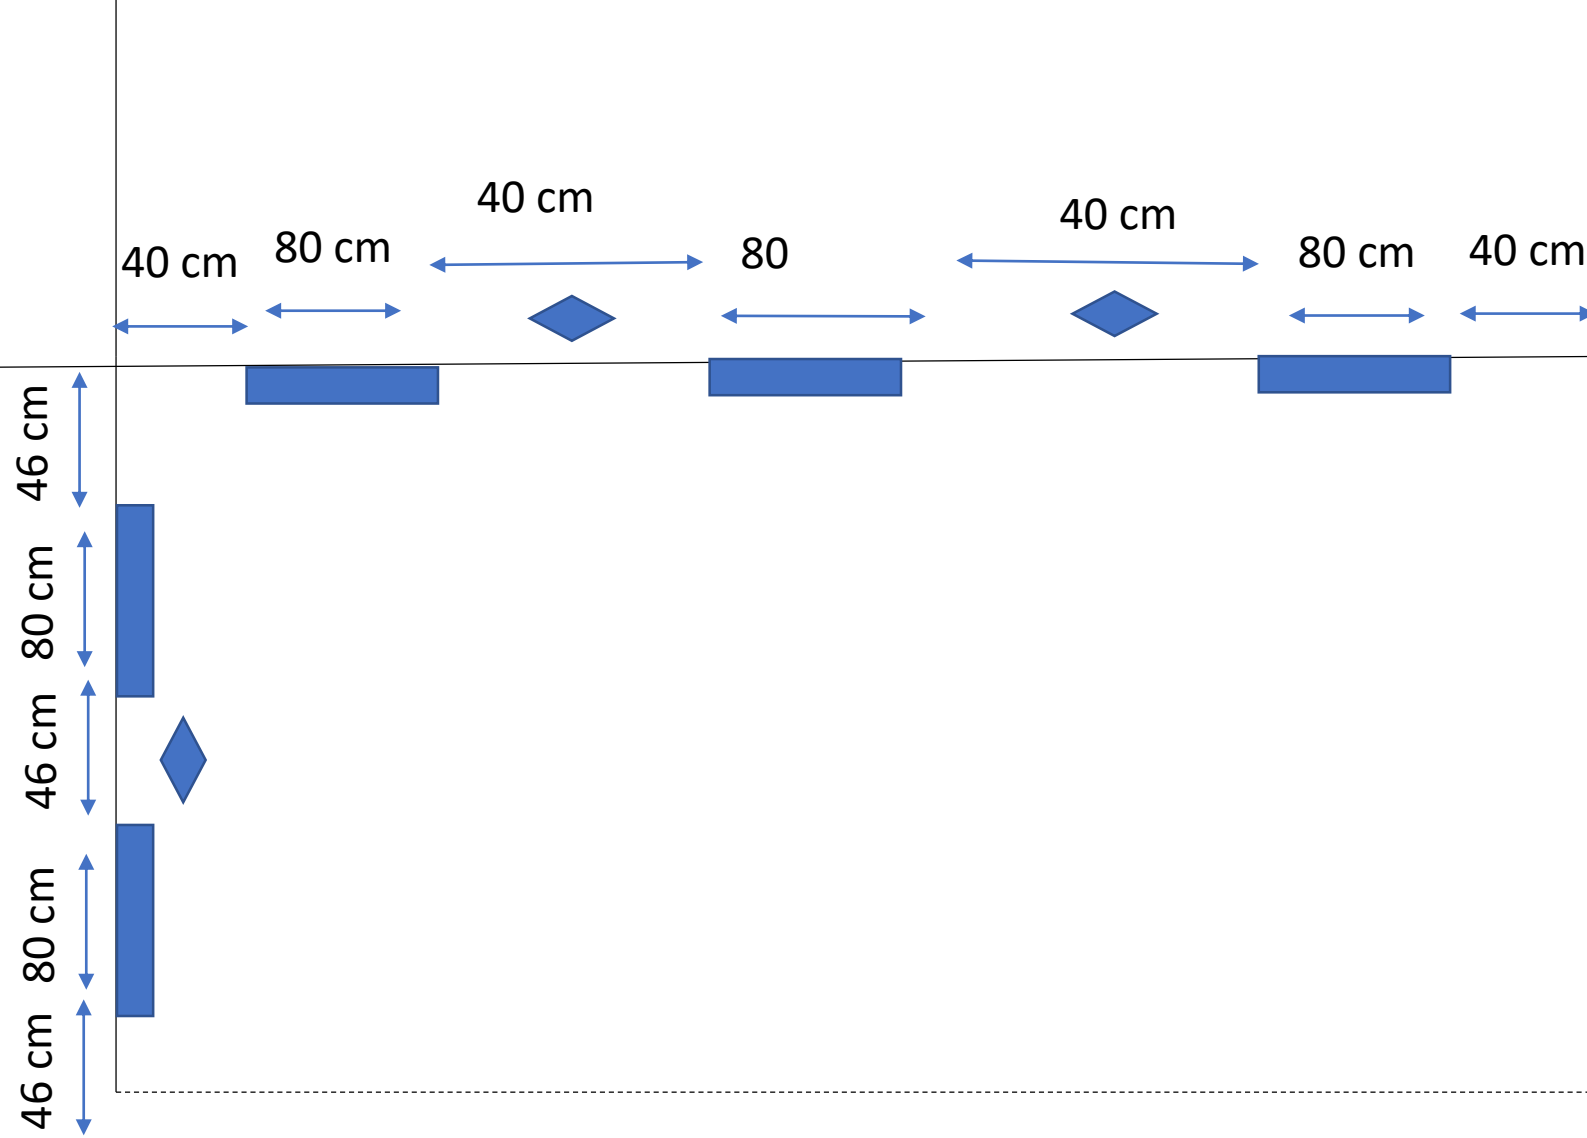

CONFIDENTIAL

COSMOPROF

WORLDWIDE BOLOGNA

STAND F17
SURFACE 12M²
ANGLE

We would like the same stand at last year.
Please find some pictures of the stand of last year in the 2 next slides.

-  Arch (4 shelves + 1 furniture cabinet by arch)
-  Printed logo on the walls

- Transport & Storage on the stand of the chairs, tables, trolley and our products.

DISPLAYS

- 5 Display niches with cabinets.
- Cabinet : 80x37x70cm with lockable doors, silver shiny handles, mouldings internal shelf in waterpaint matt finish, white colour.
- Display niche : 80x25x170cm in white matt paint finish, 4 shelves, led stripes natural light.
- Boiserie and mouldings in shaped wooden white paint finish matt
- The displays have to be reusable