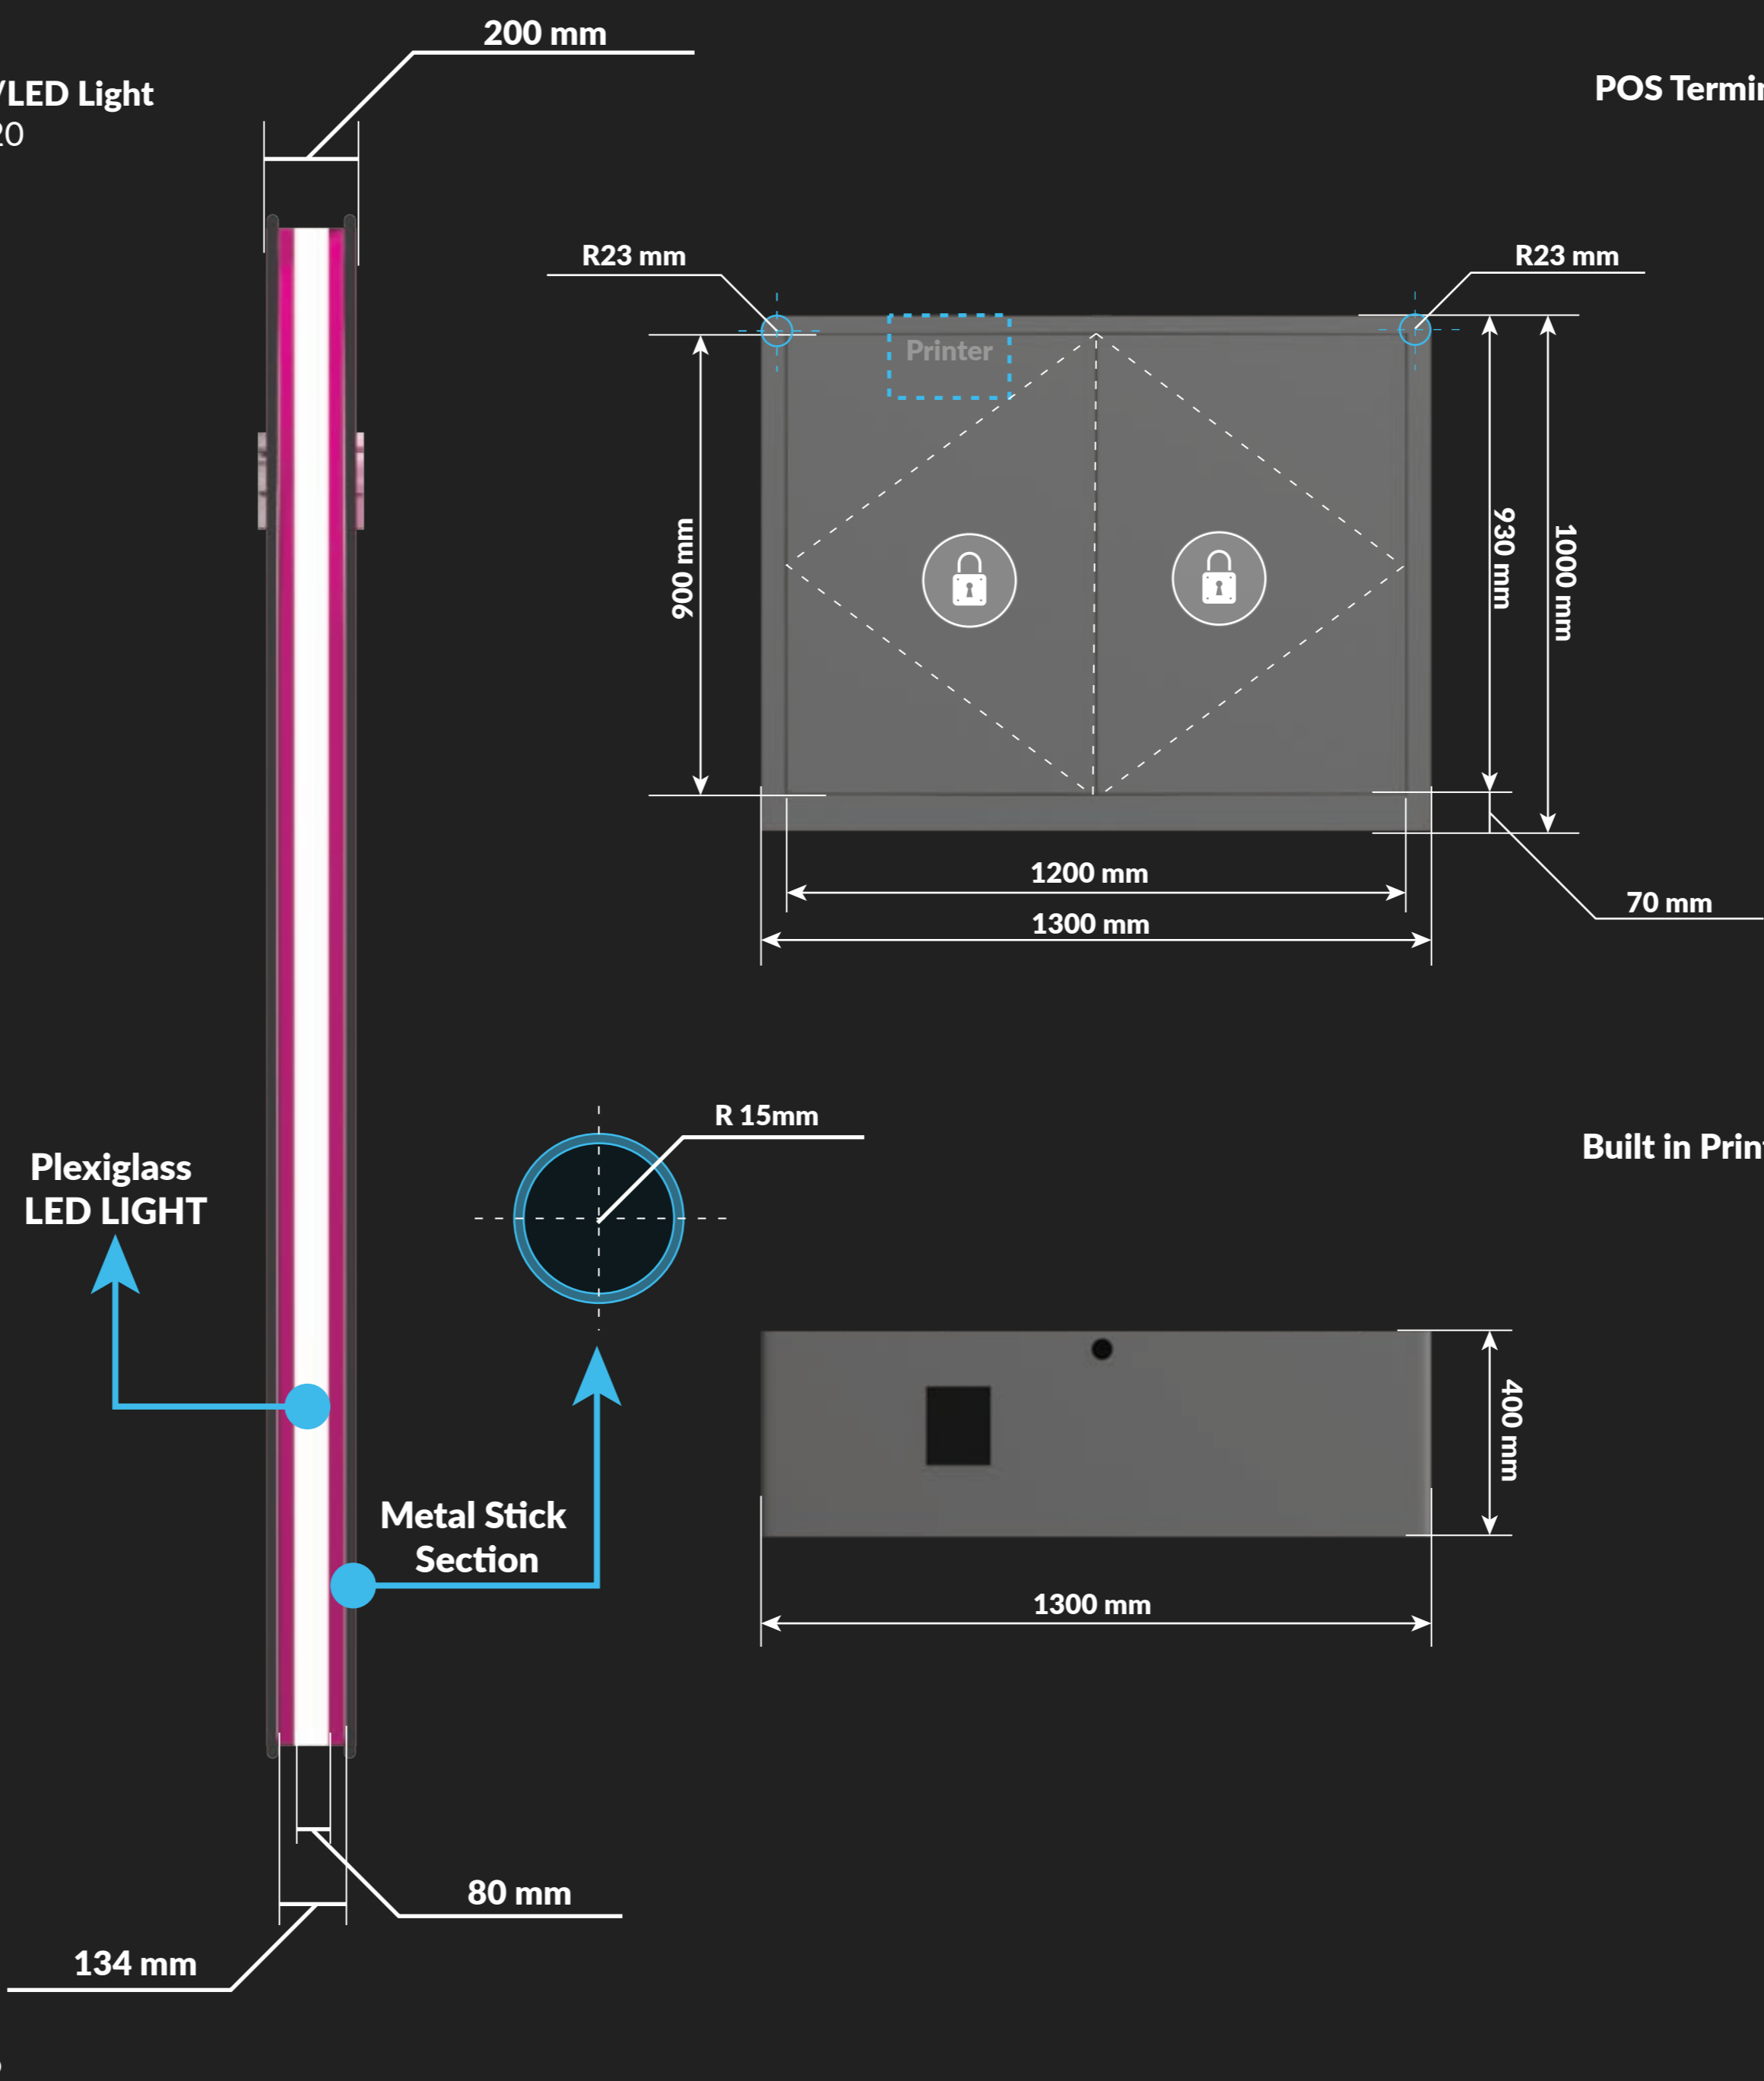

55 mm

White Lines
Plexiglass/LED Light

700 mm

3900 mm
3200 mm

940 mm

1400 mm

460 mm
460 mm
460 mm

450 mm 450 mm 450 mm 450 mm

1800 mm

2500 mm

33 mm

Material : MDF
Color : RAL 4010

20 mm

65 mm

300 mm

BAR

SINK

FRIDGE

Material : MDF
Color : RAL 4010

Material : MDF
Color : RAL 9010

Wall with TV and Shelves

The back side is the same

Hanging Banner

Sizes and materials

Front

Bottom

Sizes from TOP

SINK

FRIDGE

E Electricity

 Internet

L Ceiling Lights