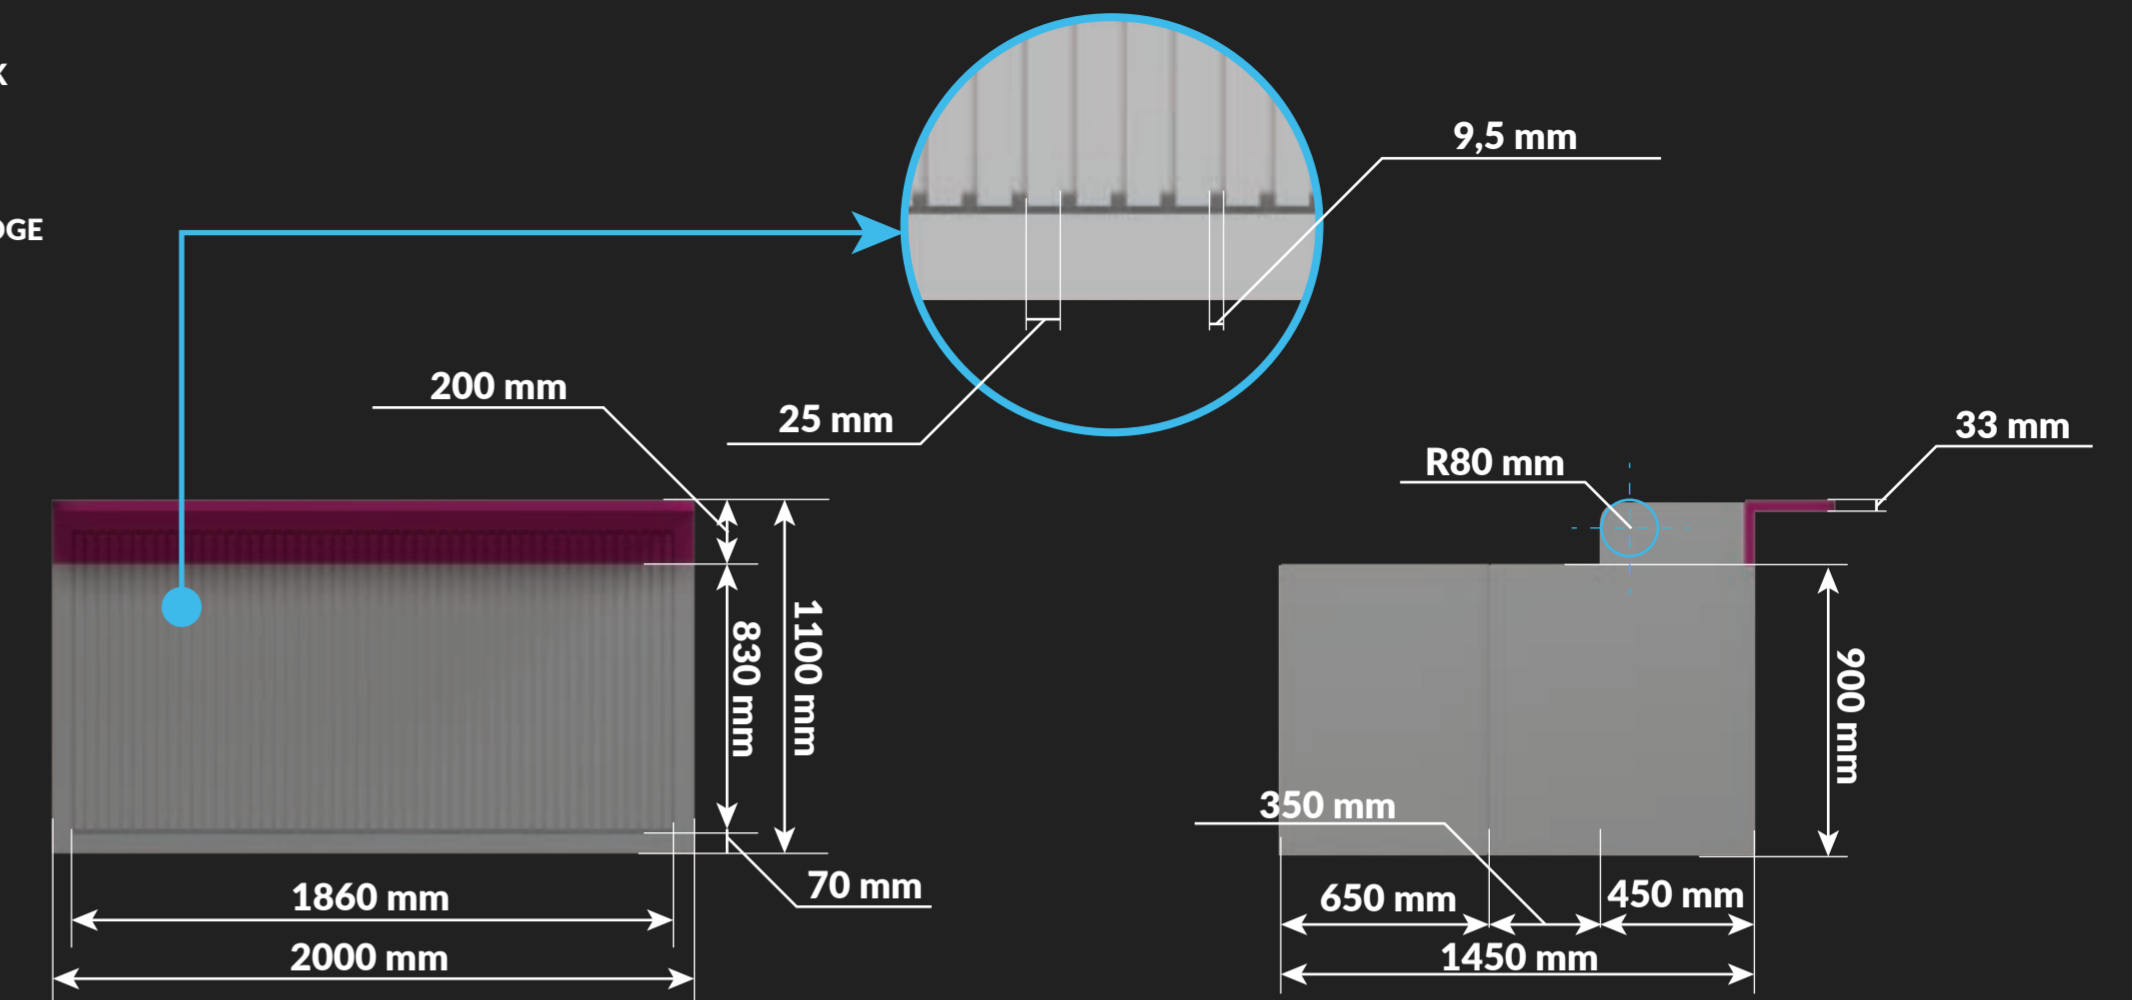

TV 55 inch

Dudet Armchair
CASSINA | Patricia Urquiola

+ 30 mm

Main Wall with BAR

Sizes and materials

Plexiglass/LED Light
Extrude +35mm

Material : Glossy Metall
Color : RAL 9006
Stick R 15mm

Built-in LED Light

55 mm

White Lines
Plexiglass/LED Light

700 mm

3900 mm
3200 mm

940 mm

1400 mm

460 mm
460 mm
460 mm

450 mm 450 mm 450 mm 450 mm

1800 mm

2500 mm

33 mm

Material : MDF
Color : RAL 4010

20 mm

65 mm

300 mm

BAR

SINK

FRIDGE

Material : MDF
Color : RAL 4010

Material : MDF
Color : RAL 9010

Wall with TV and Shelves

The back side is the same

Hanging Banner

Sizes and materials