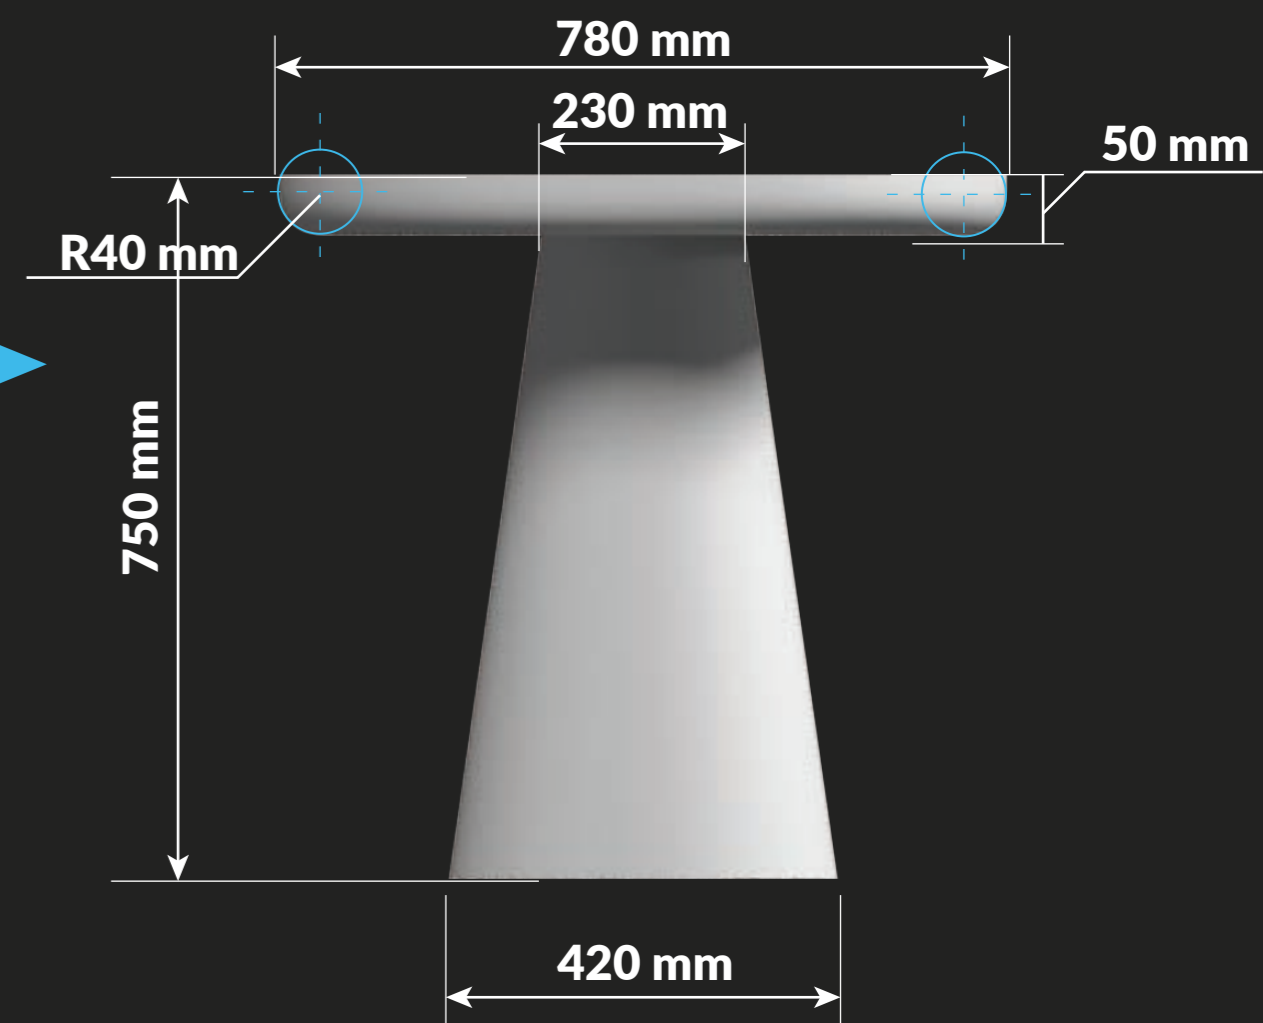

Material : Matt MDF
Color : RAL 9006

Plexiglass/LED Light

Material : MDF
Color : RAL 4010

LED Screen

Material : Glossy Vinyl
Color : RAL 9010

Material : MDF
Color : RAL 4010

Table sizes

Plexiglass/LED Light
Extrude +20mm

TV 55 inch

Dudet Armchair
CASSINA | Patricia Urquiola

+ 30 mm

Main Wall with BAR

Sizes and materials

Plexiglass/LED Light
Extrude +35mm

Material : Glossy Metall
Color : RAL 9006
Stick R 15mm

Built-in LED Light

55 mm

White Lines
Plexiglass/LED Light

700 mm

3900 mm
3200 mm

940 mm

1400 mm

460 mm
460 mm
460 mm

450 mm 450 mm 450 mm 450 mm

1800 mm

2500 mm

33 mm

Material : MDF
Color : RAL 4010

20 mm

65 mm

300 mm

BAR