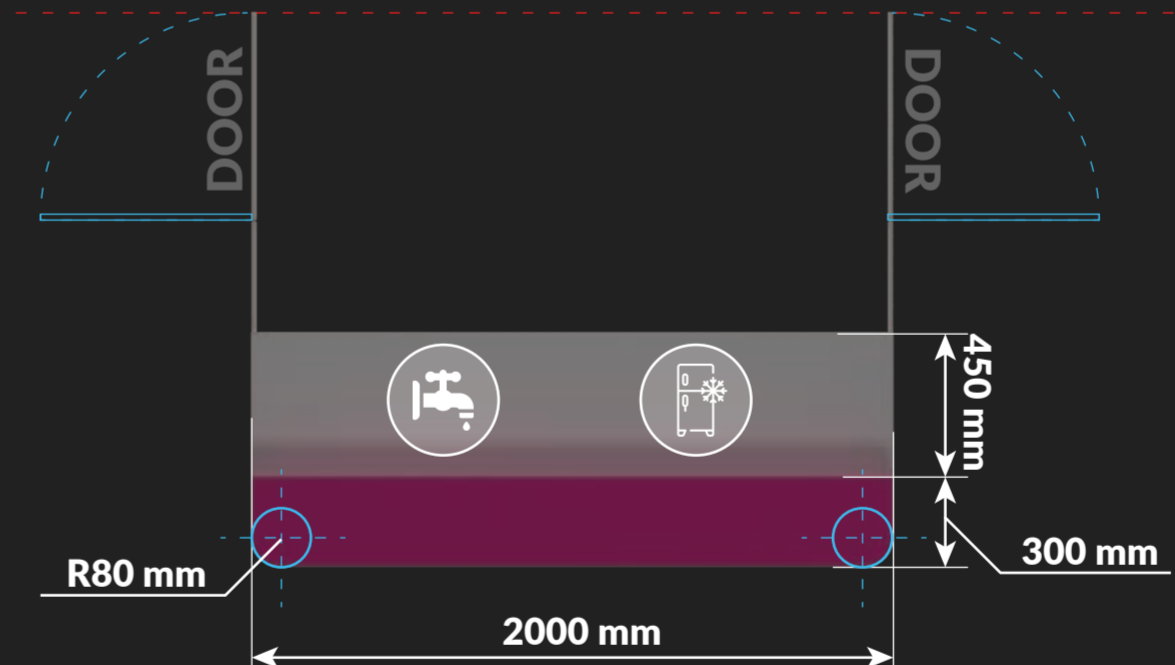

TV 55 inch

Dudet Armchair
CASSINA | Patricia Urquiola

+ 30 mm

Main Wall with BAR

Sizes and materials

Plexiglass/LED Light
Extrude +35mm

Material : Glossy Metall
Color : RAL 9006
Stick R 15mm

Built-in LED Light

55 mm

White Lines
Plexiglass/LED Light

700 mm

3900 mm
3200 mm

940 mm

1400 mm

460 mm
460 mm
460 mm

450 mm 450 mm 450 mm 450 mm

1800 mm

2500 mm

33 mm

Material : MDF
Color : RAL 4010

20 mm

65 mm

300 mm

BAR

SINK

FRIDGE

Material : MDF
Color : RAL 4010

Material : MDF
Color : RAL 9010

Wall with TV and Shelves

The back side is the same

Hanging Banner

Sizes and materials