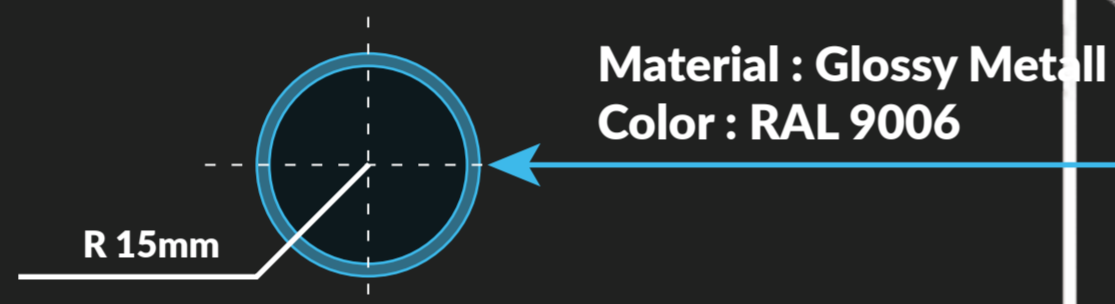

TV 55 inch

Dudet Armchair
CASSINA | Patricia Urquiola

+ 30 mm

Main Wall with BAR

Sizes and materials

Plexiglass/LED Light
Extrude +35mm

Material : Glossy Metall
Color : RAL 9006
Stick R 15mm

Built-in LED Light

1800 mm

2500 mm

33 mm

Material : MDF
Color : RAL 4010

20 mm

65 mm

300 mm

BAR

SINK

FRIDGE

Material : MDF
Color : RAL 4010

Material : MDF
Color : RAL 9010

Wall with TV and Shelves

The back side is the same

Hanging Banner

Sizes and materials

Front

Bottom

Sizes from TOP

SINK

FRIDGE

E Electricity

 Internet

L Ceiling Lights