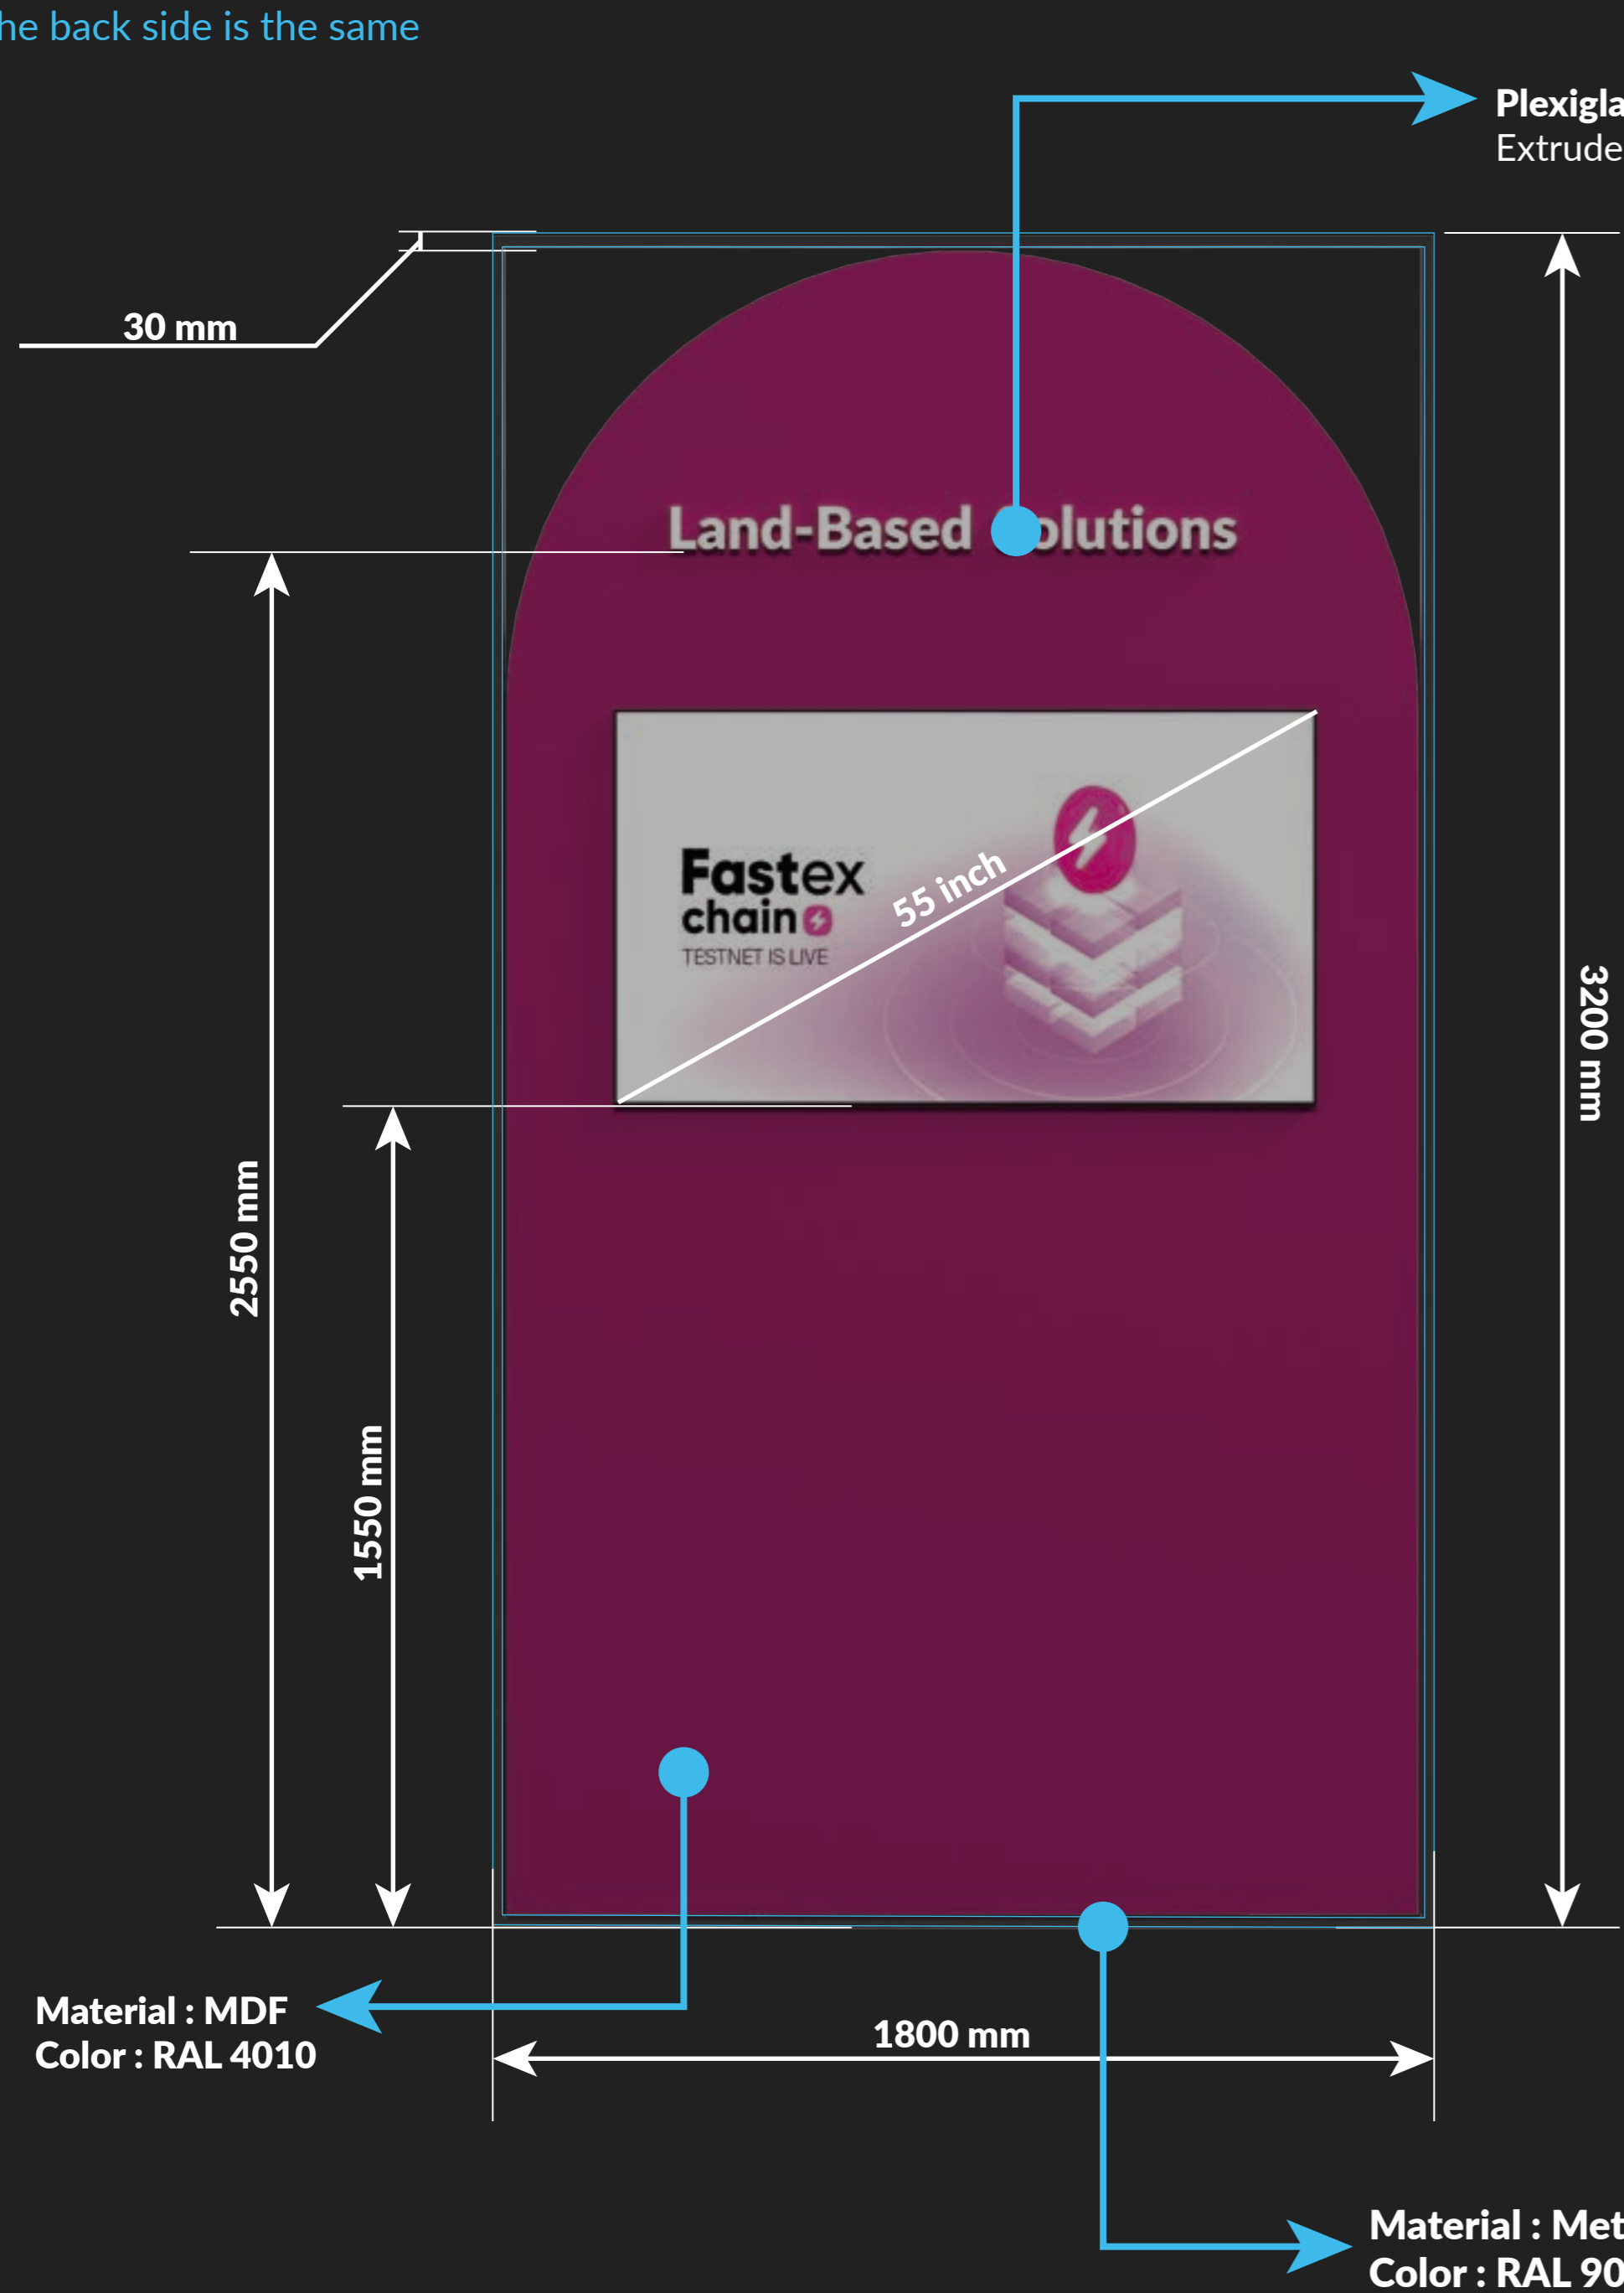

BETCONSTRUCT
RESONANCE
Fastex^o

Fastex^o
WHO WE ARE

Fastex chain^o Fastex verse^o Fastex exchange^o Fastex pay^o
Fast token^o ft nft First ticket^o

Back Side
2 Doors with locks

Material : MDF
Color : RAL 9006

1800 mm

2500 mm

33 mm

Material : MDF
Color : RAL 4010

20 mm

65 mm

300 mm

BAR

SINK

FRIDGE

Material : MDF
Color : RAL 4010

Material : MDF
Color : RAL 9010

Wall with TV and Shelves

The back side is the same

Hanging Banner

Sizes and materials

Front

Bottom

Sizes from TOP

SINK

FRIDGE

E Electricity

 Internet

L Ceiling Lights