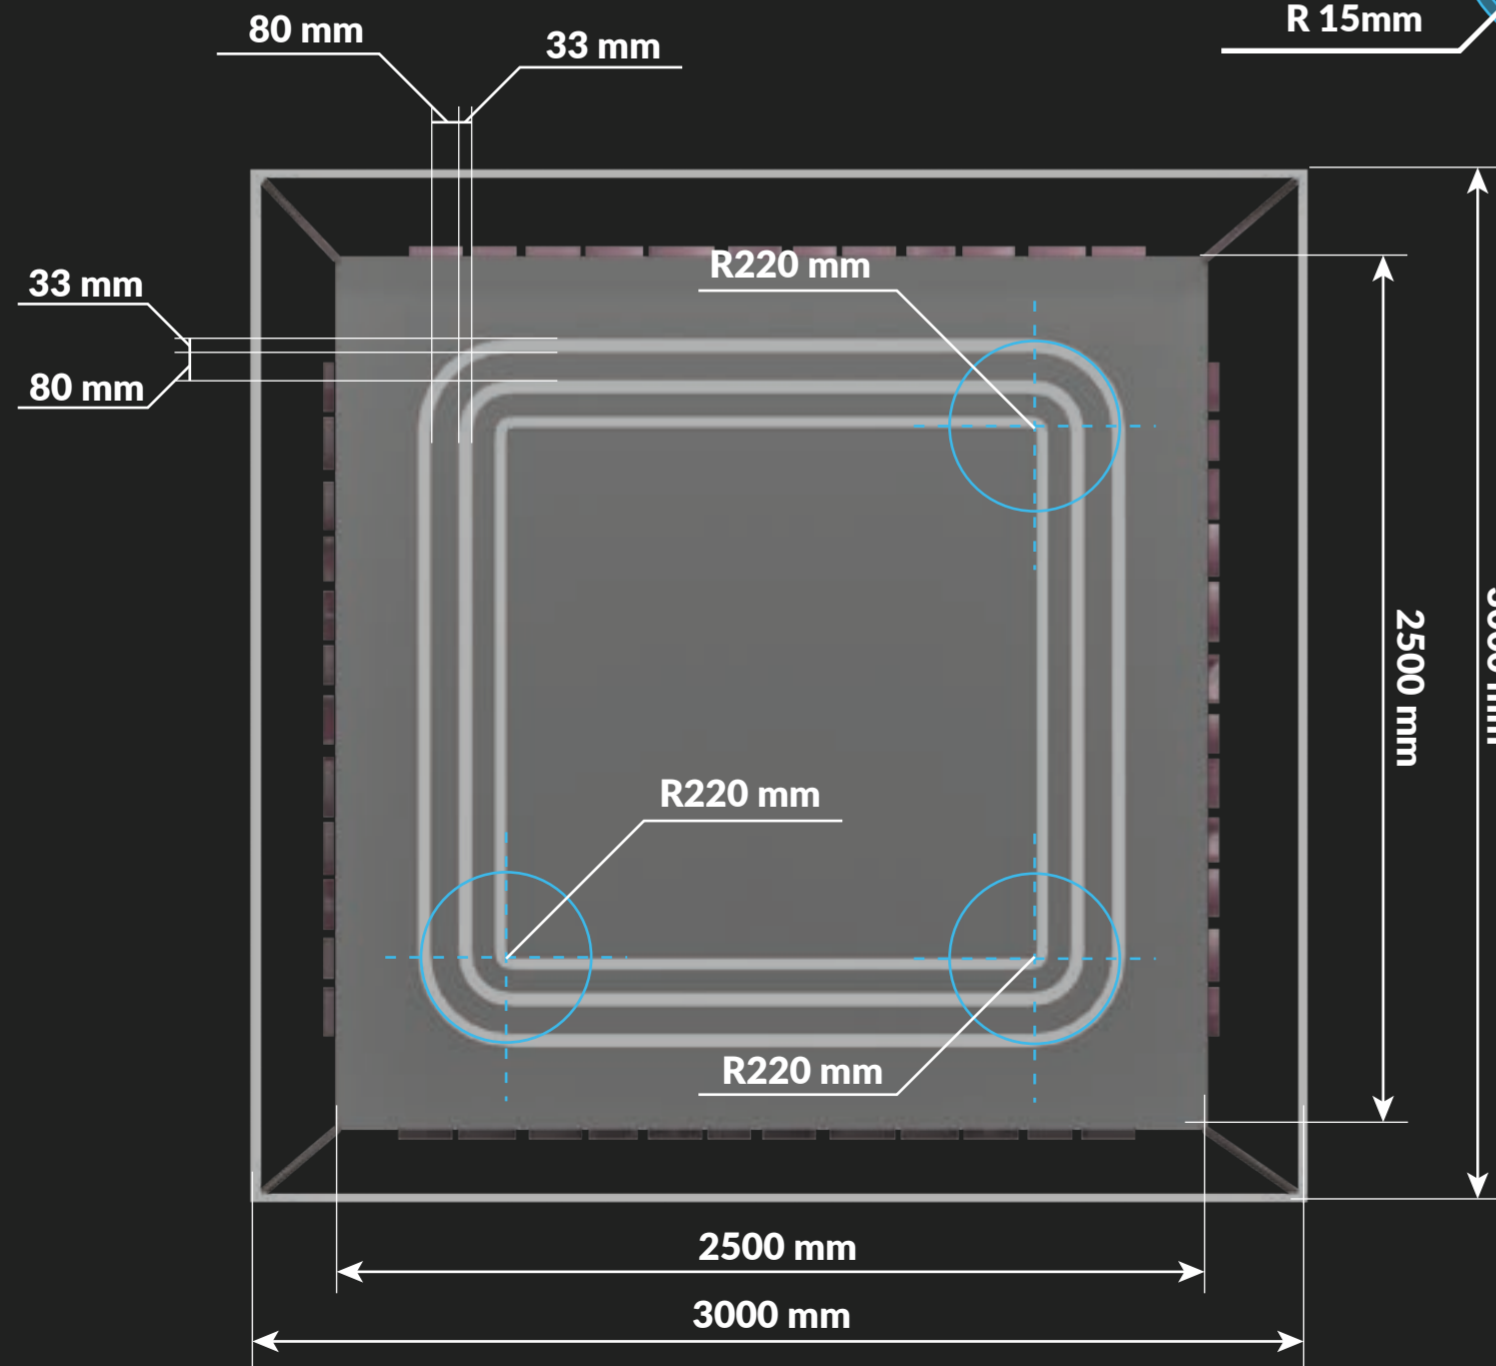

55 mm

White Lines
Plexiglass/LED Light

700 mm

3900 mm
3200 mm

940 mm

1400 mm

460 mm
460 mm
460 mm

450 mm 450 mm 450 mm 450 mm

1800 mm

2500 mm

33 mm

Material : MDF
Color : RAL 4010

20 mm

65 mm

300 mm

BAR

SINK

FRIDGE

Material : MDF
Color : RAL 4010

Material : MDF
Color : RAL 9010

Wall with TV and Shelves

The back side is the same

Hanging Banner

Sizes and materials

Front

Bottom

Sizes from TOP

SINK

FRIDGE

E Electricity

 Internet

L Ceiling Lights