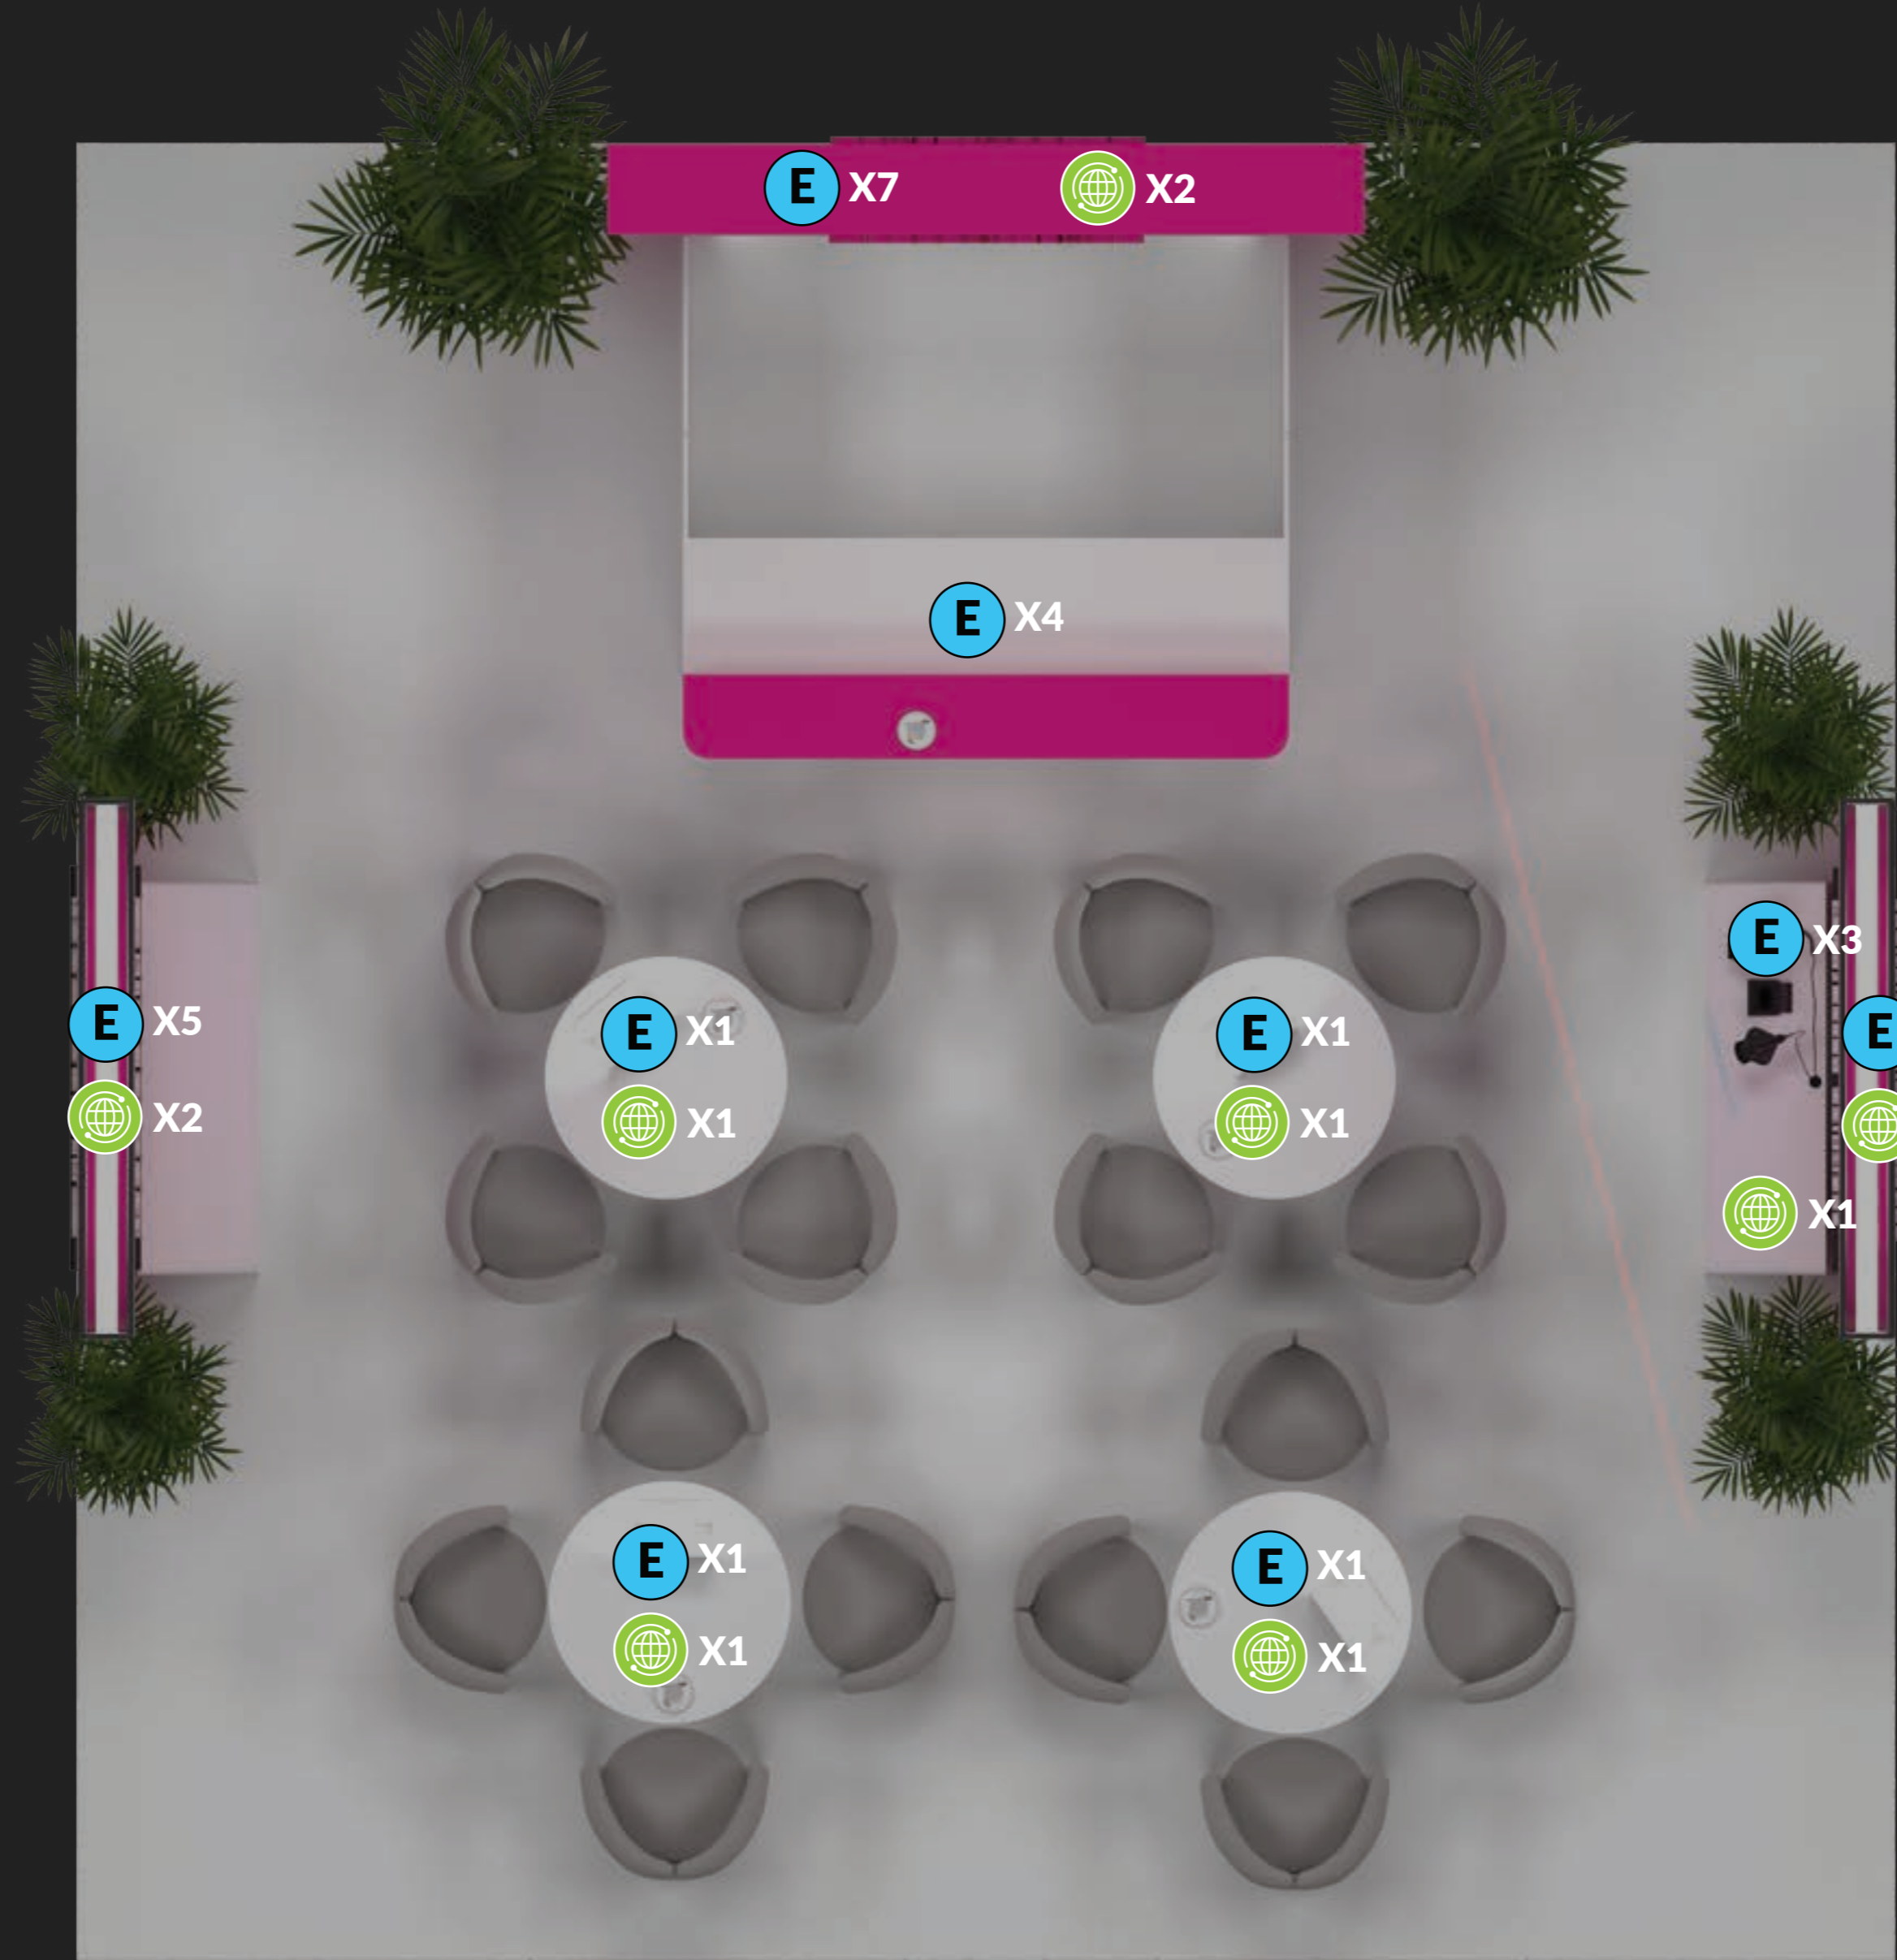

1800 mm

2500 mm

33 mm

Material : MDF
Color : RAL 4010

20 mm

65 mm

300 mm

BAR

Front

Bottom

Sizes from TOP

SINK

FRIDGE

E Electricity

 Internet

L Ceiling Lights