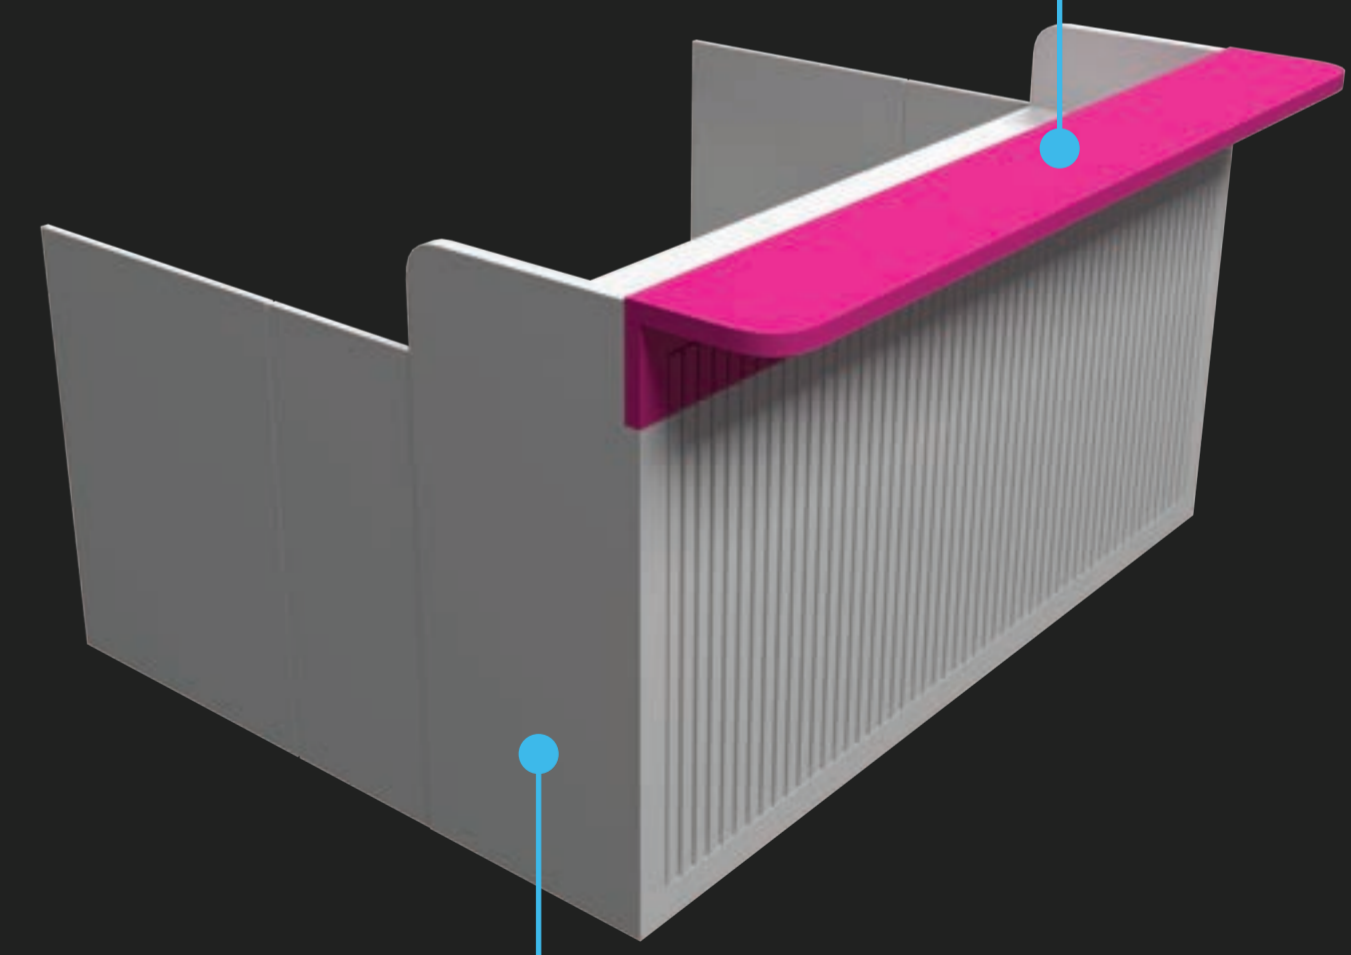

1800 mm

2500 mm

33 mm

Material : MDF
Color : RAL 4010

20 mm

65 mm

300 mm

BAR

SINK

FRIDGE

Material : MDF
Color : RAL 4010

Material : MDF
Color : RAL 9010

Wall with TV and Shelves

The back side is the same

Hanging Banner

Sizes and materials

Front

Bottom

Sizes from TOP

SINK

FRIDGE

E Electricity

 Internet

L Ceiling Lights