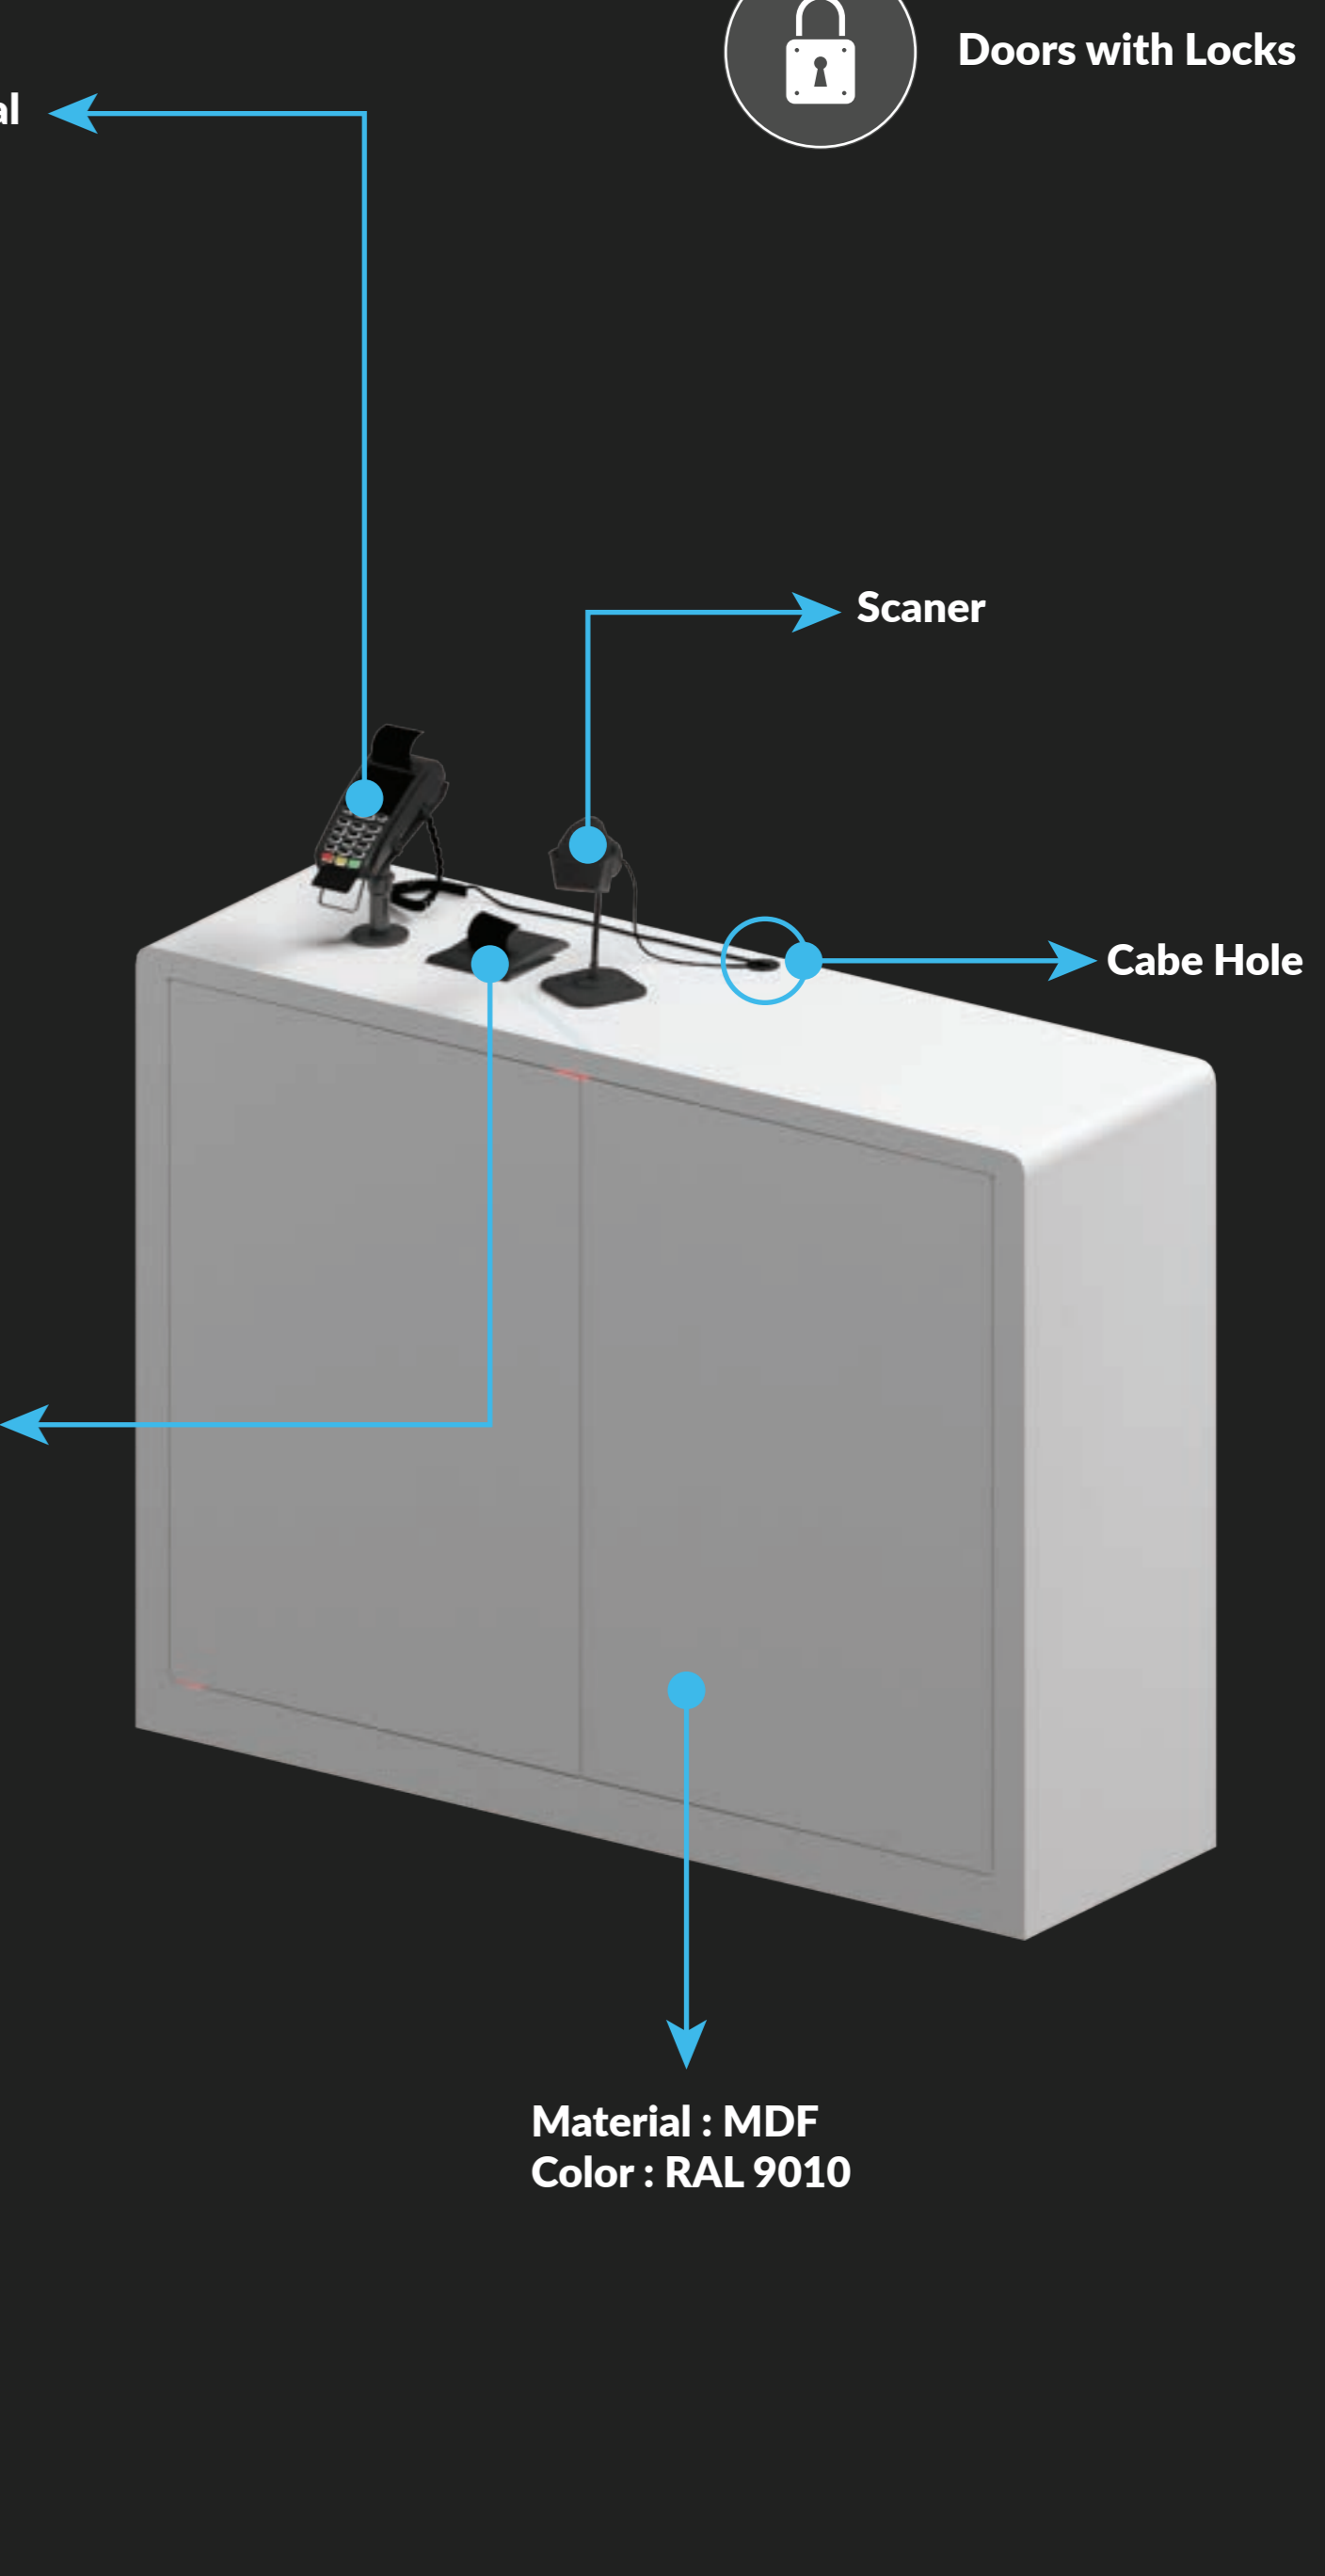

55 mm

White Lines
Plexiglass/LED Light

700 mm

3900 mm
3200 mm

940 mm

1400 mm

460 mm
460 mm
460 mm

450 mm 450 mm 450 mm 450 mm

1800 mm

2500 mm

33 mm

Material : MDF
Color : RAL 4010

20 mm

65 mm

300 mm

BAR

SINK

FRIDGE

Material : MDF
Color : RAL 4010

Material : MDF
Color : RAL 9010

Wall with TV and Shelves

The back side is the same

Hanging Banner

Sizes and materials

Front

Bottom

Sizes from TOP

SINK

FRIDGE

E Electricity

 Internet

L Ceiling Lights