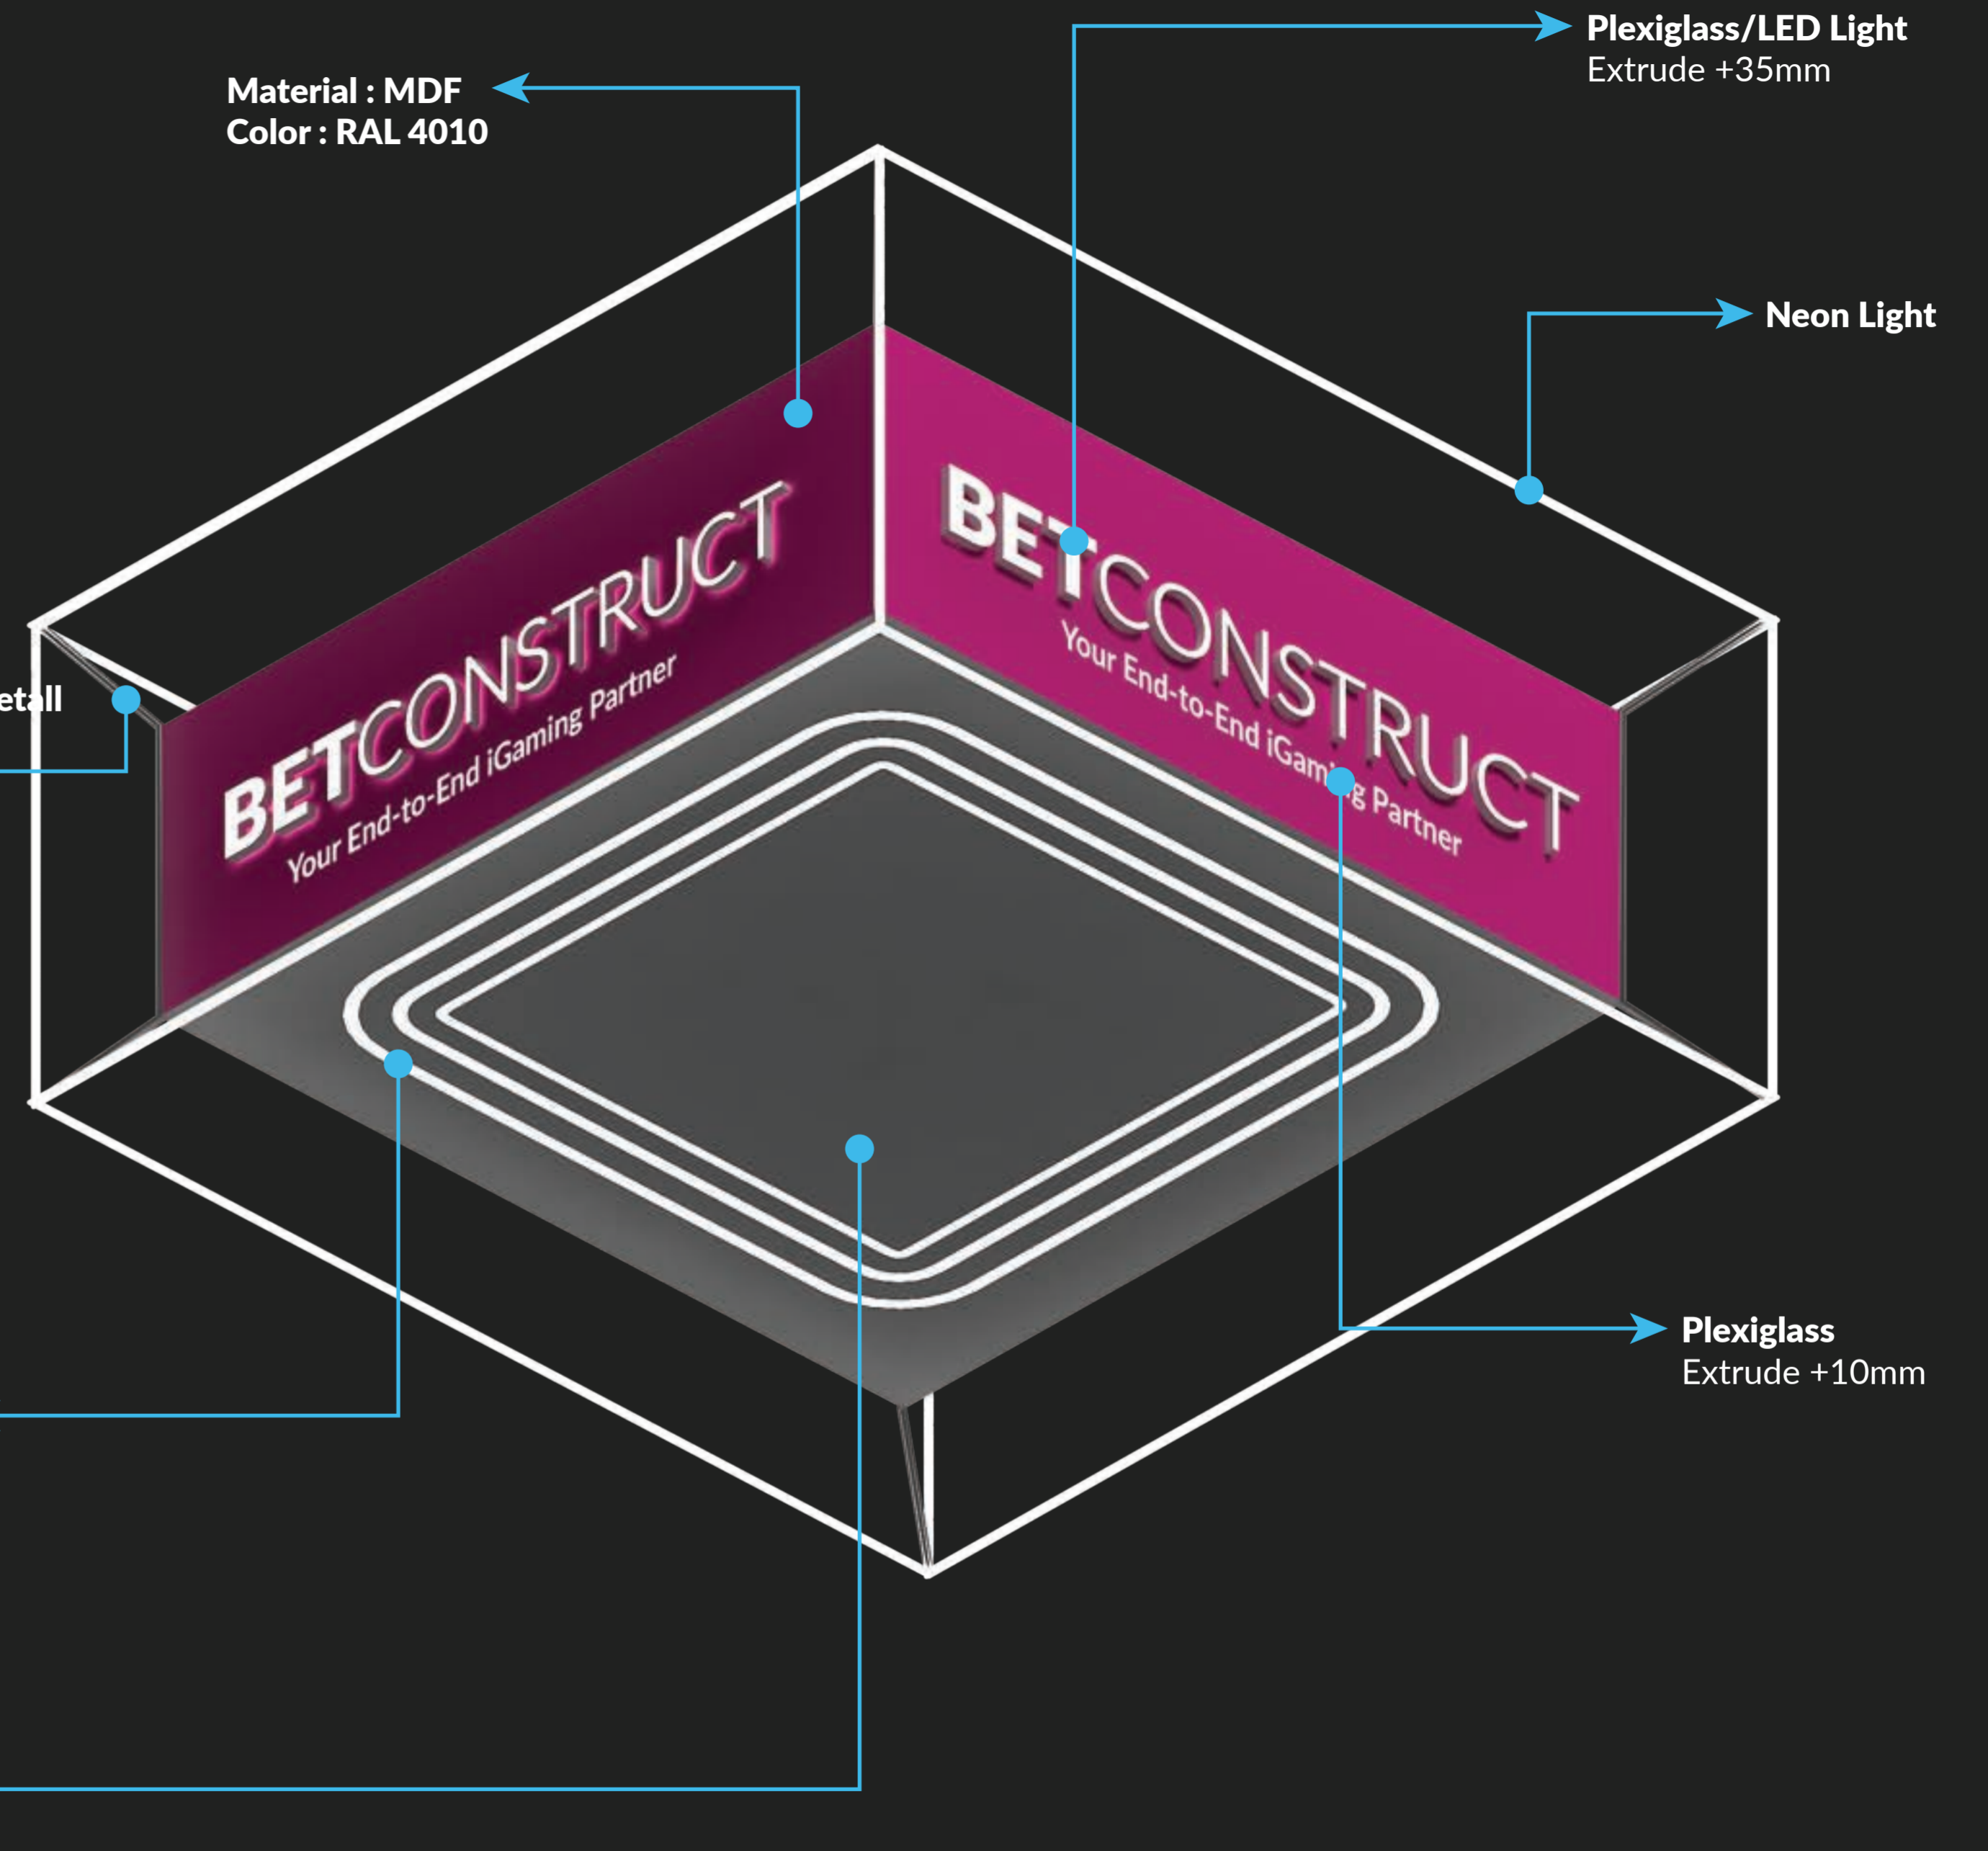

55 mm

White Lines
Plexiglass/LED Light

700 mm

3900 mm
3200 mm

940 mm

1400 mm

460 mm
460 mm
460 mm

450 mm 450 mm 450 mm 450 mm

1800 mm

2500 mm

33 mm

Material : MDF
Color : RAL 4010

20 mm

65 mm

300 mm

BAR

SINK

FRIDGE

Material : MDF
Color : RAL 4010

Material : MDF
Color : RAL 9010

Wall with TV and Shelves

The back side is the same

Hanging Banner

Sizes and materials

Front

Bottom

Sizes from TOP

SINK

FRIDGE

E Electricity

 Internet

L Ceiling Lights