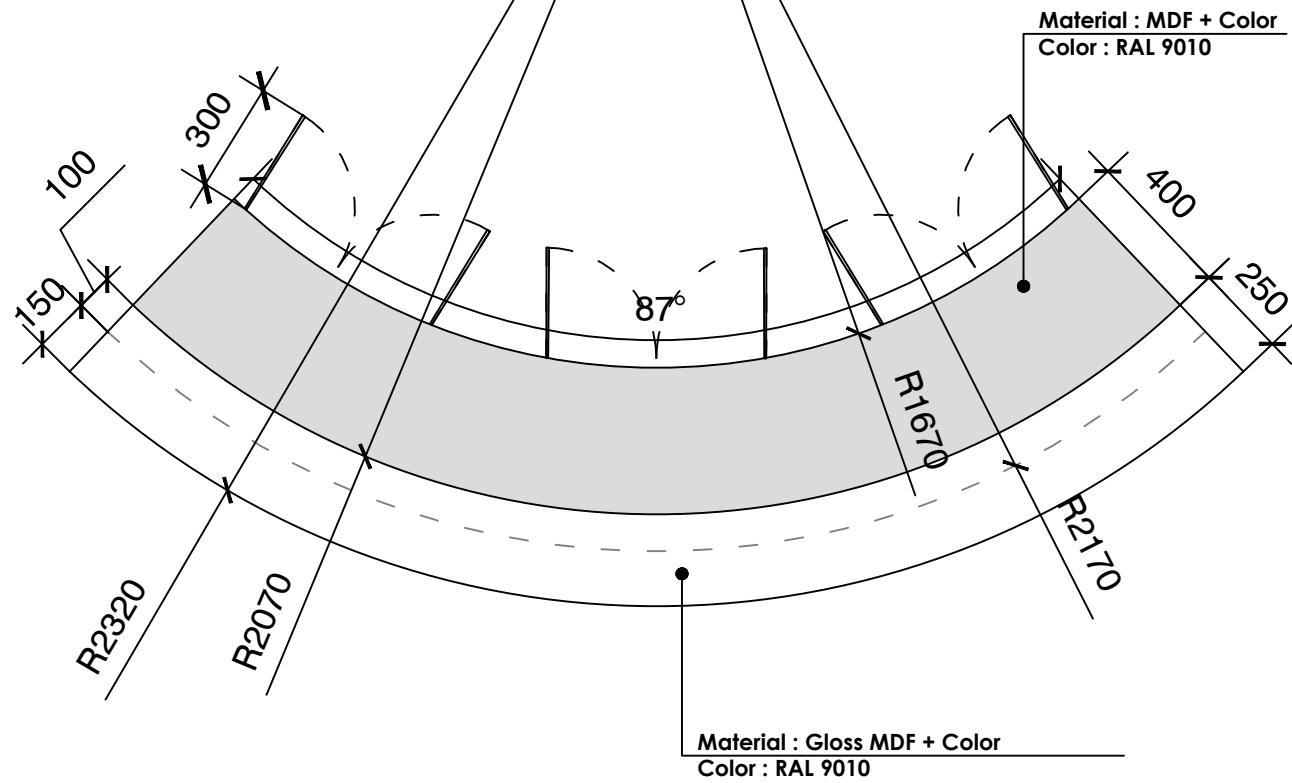

# BAR

Sizes and materials

FRONT SIDE

LEFT SIDE

3D Panel modul (zoom)

TOP  
Back side doors with locks

- +6000 mm
- +5470 mm
- +4910 mm
- +4100 mm

- +100 mm
- 0.00

Electricity

Internet

### **Chair Cher U x12**

Material of Structure : Plastic  
Colour of Structure : RAL 9005  
Material of Seat : Plastic  
Colour of Chair's Back : RAL 160 20 15  
Dimension : 500x500mm  
Max Height : 900mm  
Min Height : 500mm

### **Natural Plants**

Plant Max Height : 2000mm  
Plants Min Height : 1500mm  
Pot material : Concrete