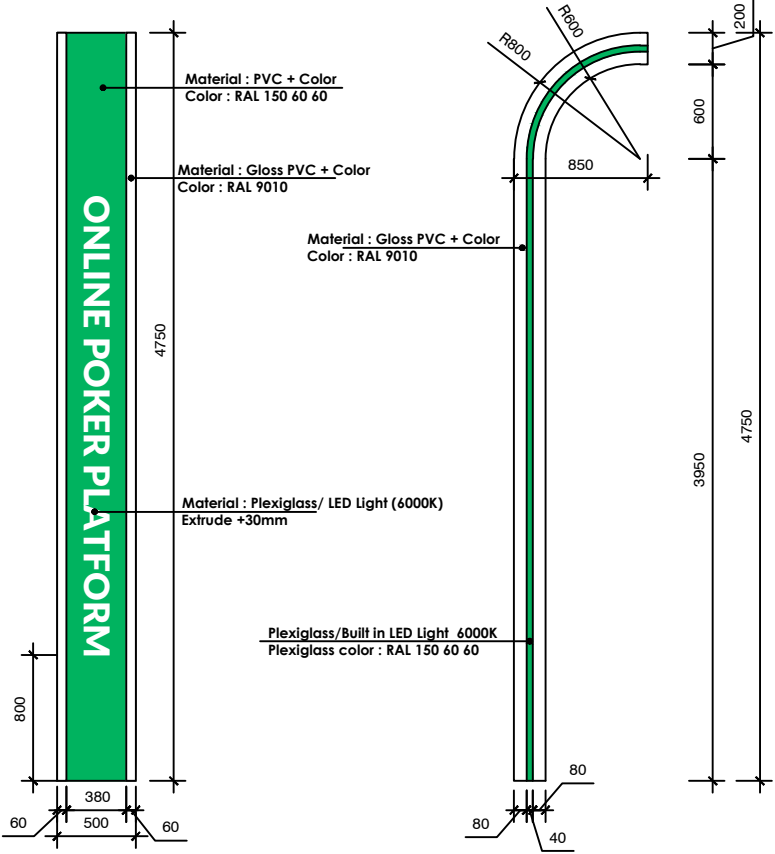

# BAR

Sizes and materials

FRONT SIDE

LEFT SIDE

3D Panel modul (zoom)

TOP  
Back side doors with locks

## Sizes and materials

FRONT SIDE

LEFT SIDE

BACK SIDE

TOP

FRONT SIDE

HANGING TOP

HANGING FRONT SIDE

- +6000 mm
- +5470 mm
- +4910 mm
- +4100 mm

- +100 mm
- 0.00

Electricity

Internet

### **Chair Cher U x12**

Material of Structure : Plastic  
Colour of Structure : RAL 9005  
Material of Seat : Plastic  
Colour of Chair's Back : RAL 160 20 15  
Dimension : 500x500mm  
Max Height : 900mm  
Min Height : 500mm