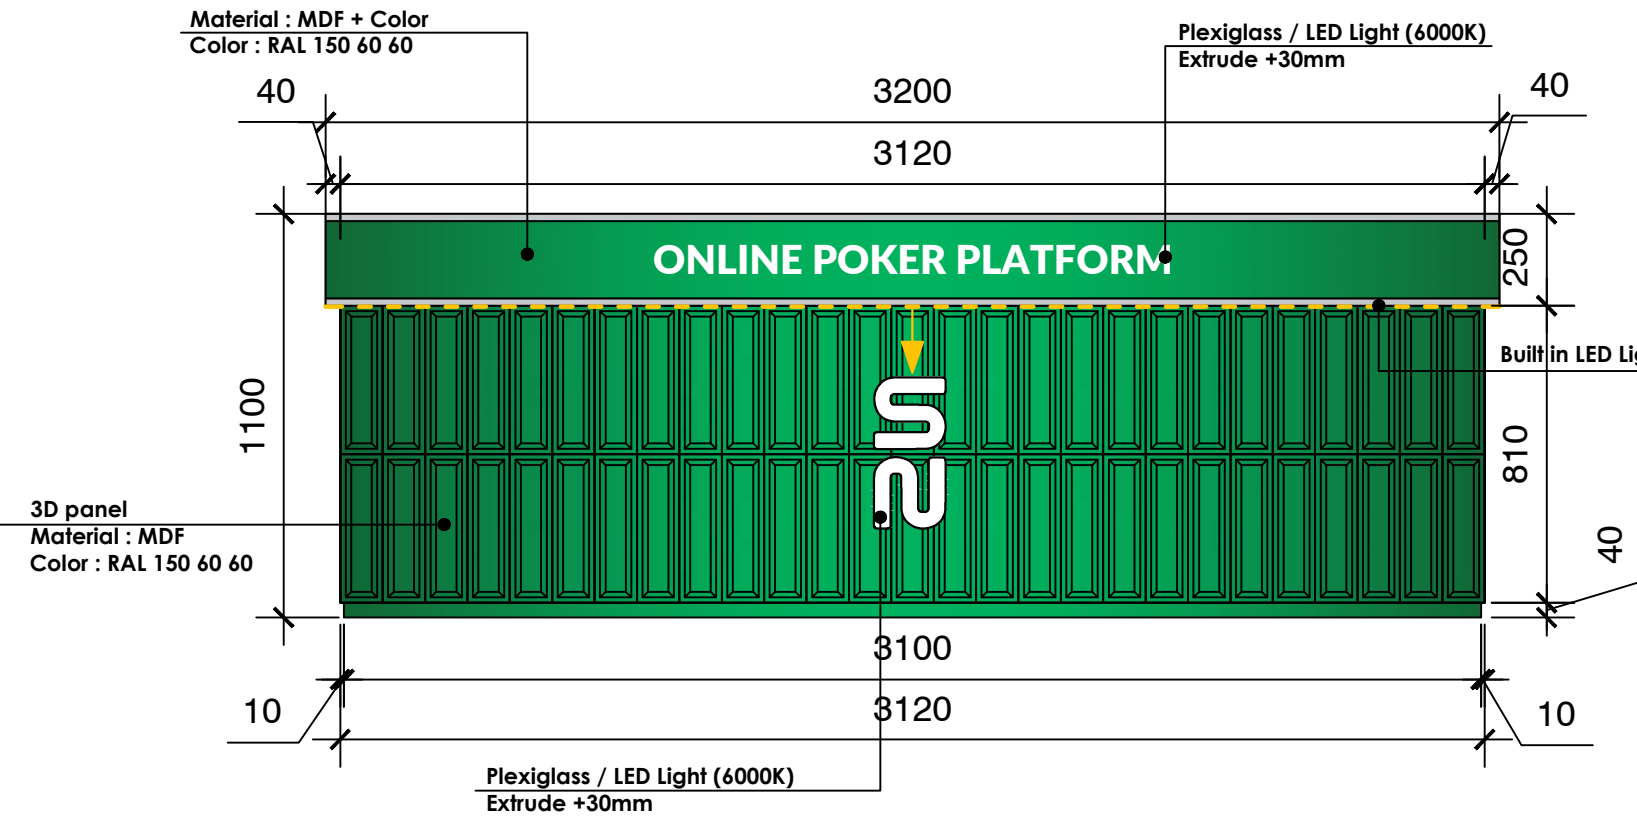

# BAR

Sizes and materials

FRONT SIDE

LEFT SIDE

3D Panel modul (zoom)

TOP  
Back side doors with locks

### **Chair Cher U x12**

Material of Structure : Plastic  
Colour of Structure : RAL 9005  
Material of Seat : Plastic  
Colour of Chair's Back : RAL 160 20 15  
Dimension : 500x500mm  
Max Height : 900mm  
Min Height : 500mm