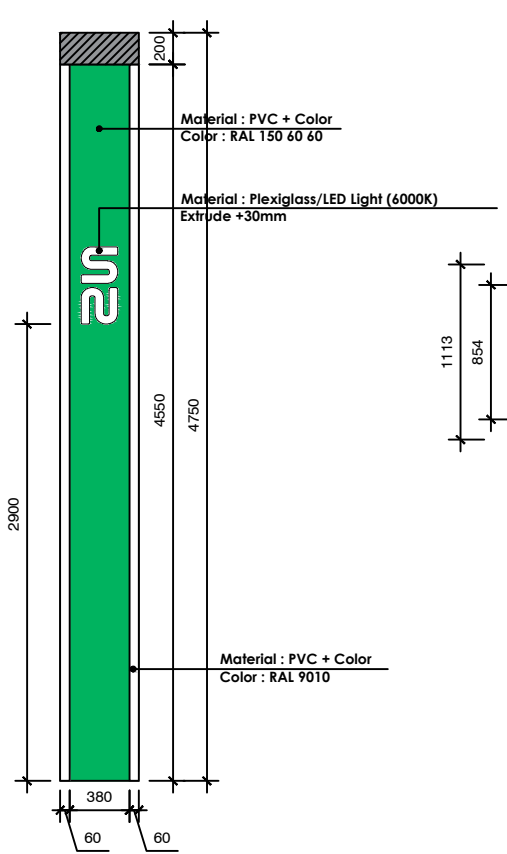

## Sizes and materials

FRONT SIDE

LEFT SIDE

BACK SIDE

TOP

FRONT SIDE

HANGING TOP

HANGING FRONT SIDE

- +6000 mm
- +5470 mm
- +4910 mm
- +4100 mm

- +100 mm
- 0.00

Electricity

Internet

### **Chair Cher U x12**

Material of Structure : Plastic  
Colour of Structure : RAL 9005  
Material of Seat : Plastic  
Colour of Chair's Back : RAL 160 20 15  
Dimension : 500x500mm  
Max Height : 900mm  
Min Height : 500mm

### **Natural Plants**

Plant Max Height : 2000mm  
Plants Min Height : 1500mm  
Pot material : Concrete