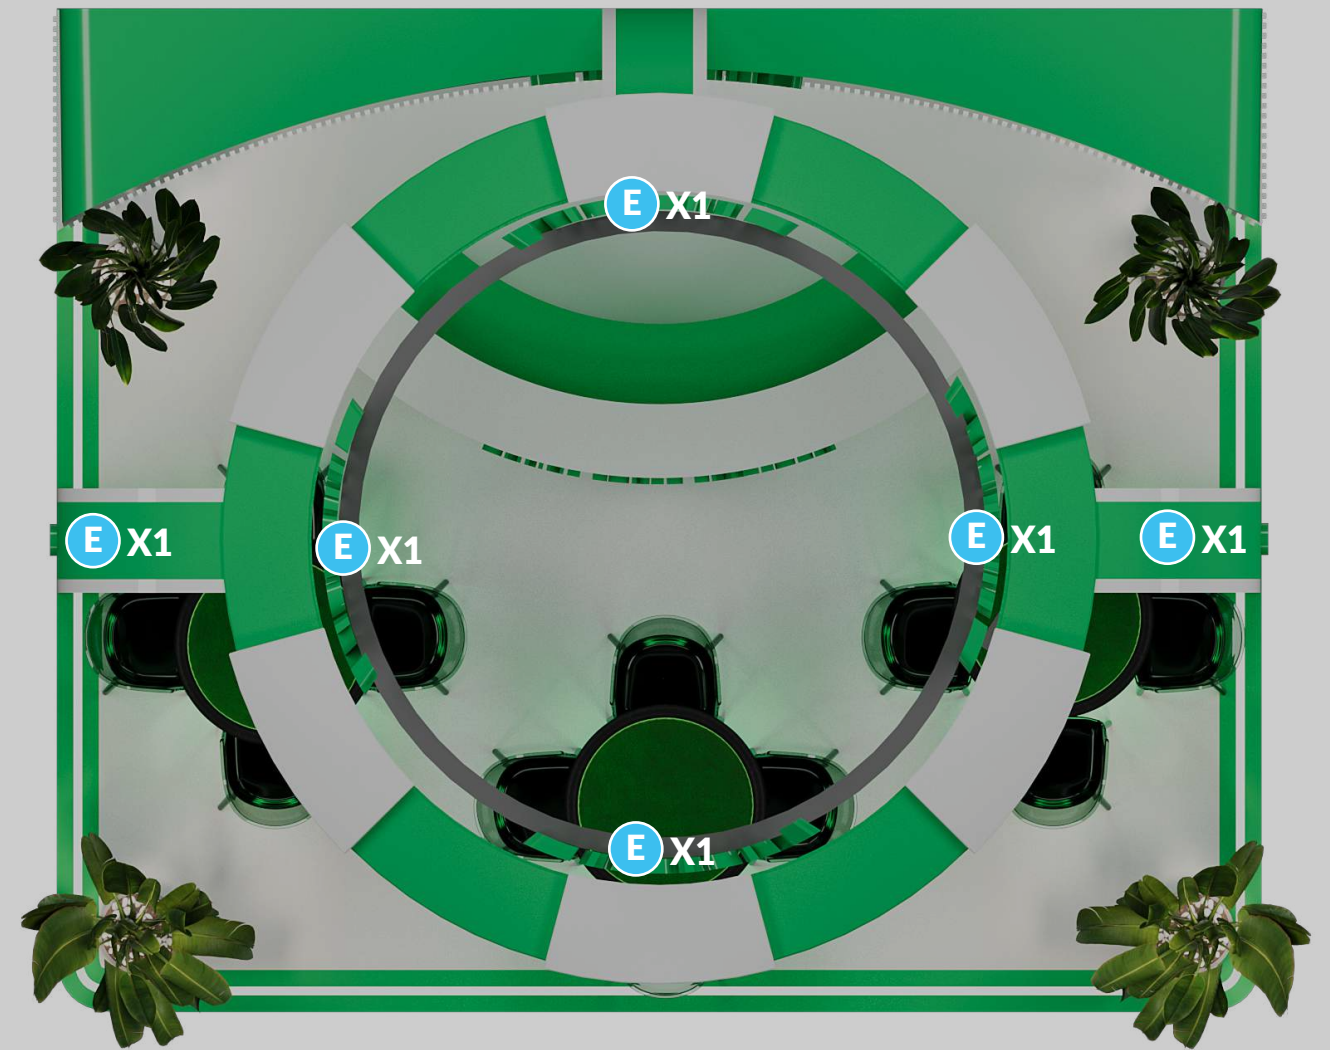

TOP WITH HANGING