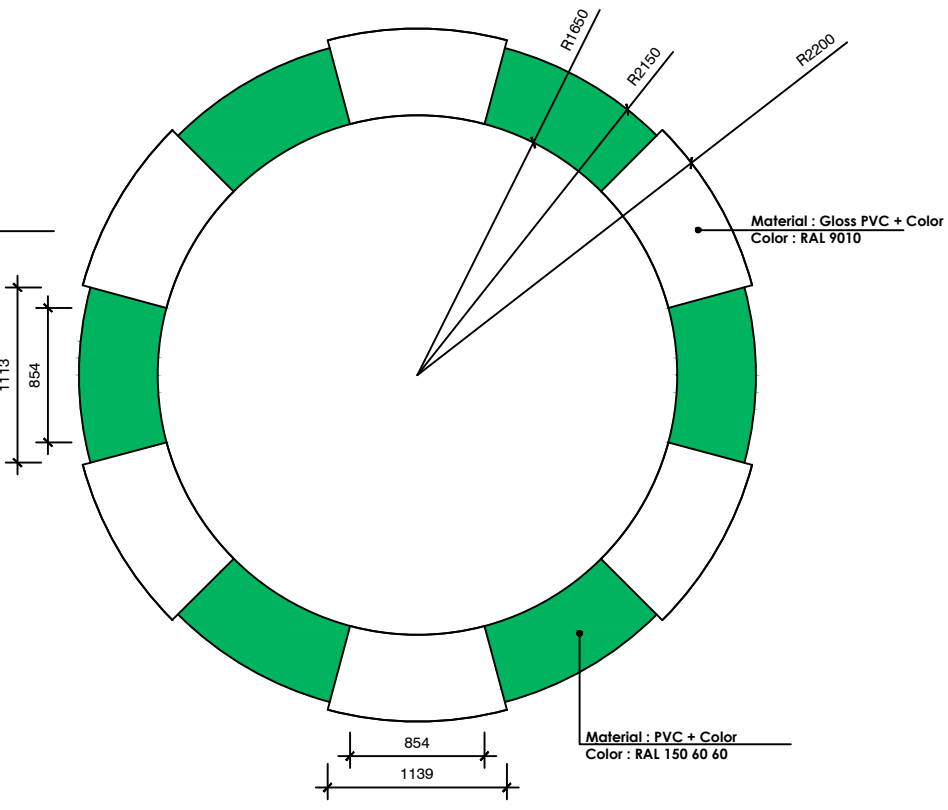

## Sizes and materials

FRONT SIDE

LEFT SIDE

BACK SIDE

TOP

FRONT SIDE

HANGING TOP

HANGING FRONT SIDE

- +6000 mm
- +5470 mm
- +4910 mm
- +4100 mm

- +100 mm
- 0.00

Electricity

Internet

### **Chair Cher U x12**

Material of Structure : Plastic  
Colour of Structure : RAL 9005  
Material of Seat : Plastic  
Colour of Chair's Back : RAL 160 20 15  
Dimension : 500x500mm  
Max Height : 900mm  
Min Height : 500mm