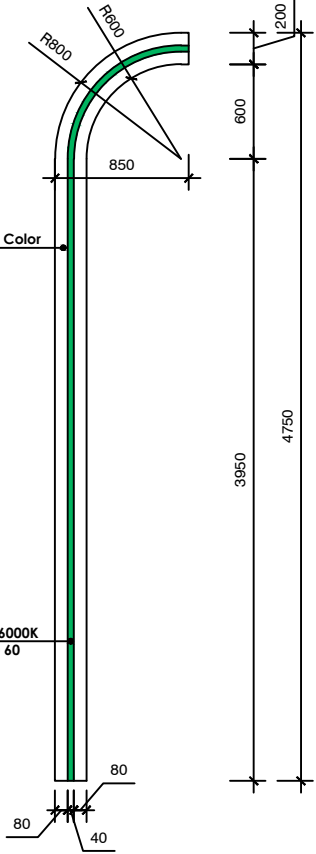

# BAR

Sizes and materials

FRONT SIDE

LEFT SIDE

3D Panel modul (zoom)

TOP  
Back side doors with locks

## Sizes and materials

FRONT SIDE

LEFT SIDE

BACK SIDE

TOP

FRONT SIDE

HANGING TOP

HANGING FRONT SIDE

- +6000 mm
- +5470 mm
- +4910 mm
- +4100 mm

- +100 mm
- 0.00

Electricity

Internet

### **Chair Cher U x12**

Material of Structure : Plastic  
Colour of Structure : RAL 9005  
Material of Seat : Plastic  
Colour of Chair's Back : RAL 160 20 15  
Dimension : 500x500mm  
Max Height : 900mm  
Min Height : 500mm