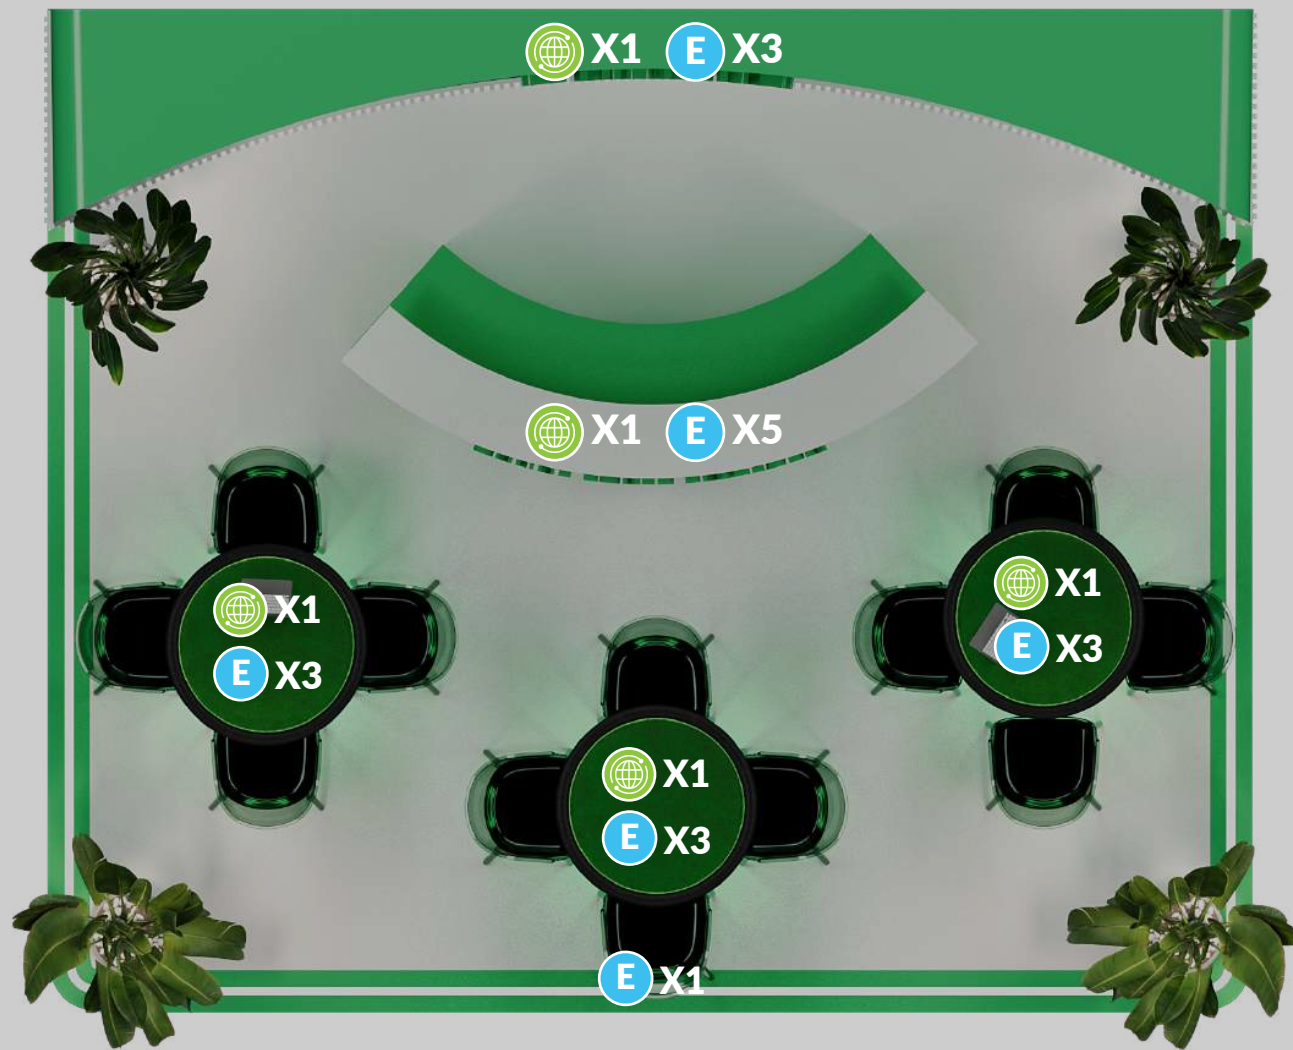

## Sizes and materials

FRONT SIDE

LEFT SIDE

BACK SIDE

TOP

FRONT SIDE

HANGING TOP

HANGING FRONT SIDE

- +6000 mm
- +5470 mm
- +4910 mm
- +4100 mm

- +100 mm
- 0.00

Electricity

Internet

### TOP WITHOUT HANGING