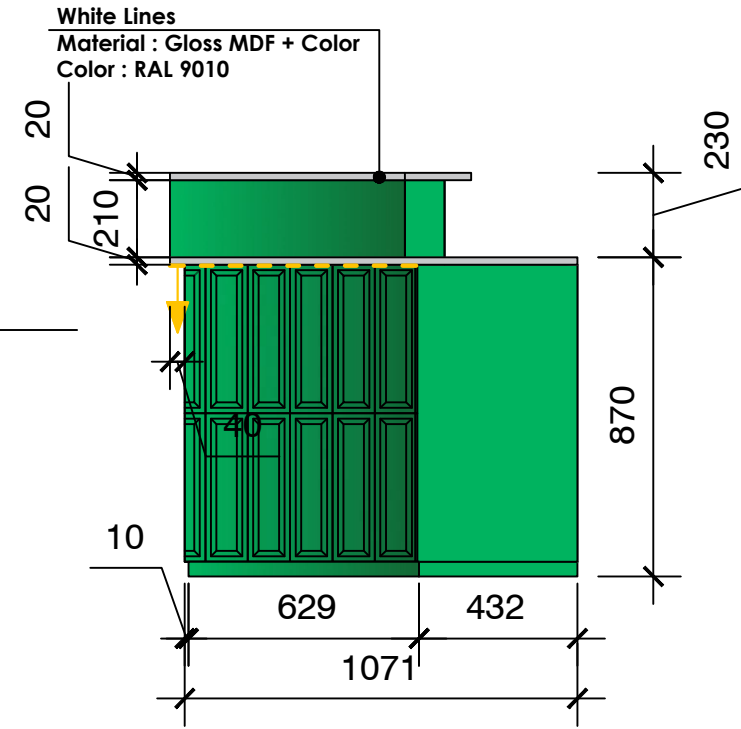

# BAR

Sizes and materials

FRONT SIDE

LEFT SIDE

3D Panel modul (zoom)

TOP  
Back side doors with locks

- +6000 mm
- +5470 mm
- +4910 mm
- +4100 mm

- +100 mm
- 0.00

Electricity

Internet

### **Chair Cher U x12**

Material of Structure : Plastic  
Colour of Structure : RAL 9005  
Material of Seat : Plastic  
Colour of Chair's Back : RAL 160 20 15  
Dimension : 500x500mm  
Max Height : 900mm  
Min Height : 500mm

### **Natural Plants**

Plant Max Height : 2000mm  
Plants Min Height : 1500mm  
Pot material : Concrete