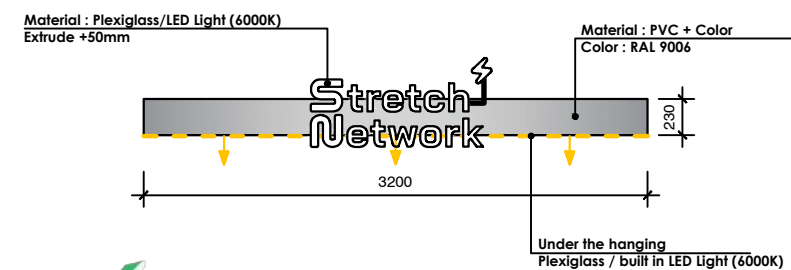

## Sizes and materials

FRONT SIDE

LEFT SIDE

BACK SIDE

TOP

FRONT SIDE

HANGING TOP

HANGING FRONT SIDE

- +6000 mm
- +5470 mm
- +4910 mm
- +4100 mm

- +100 mm
- 0.00

Electricity

Internet