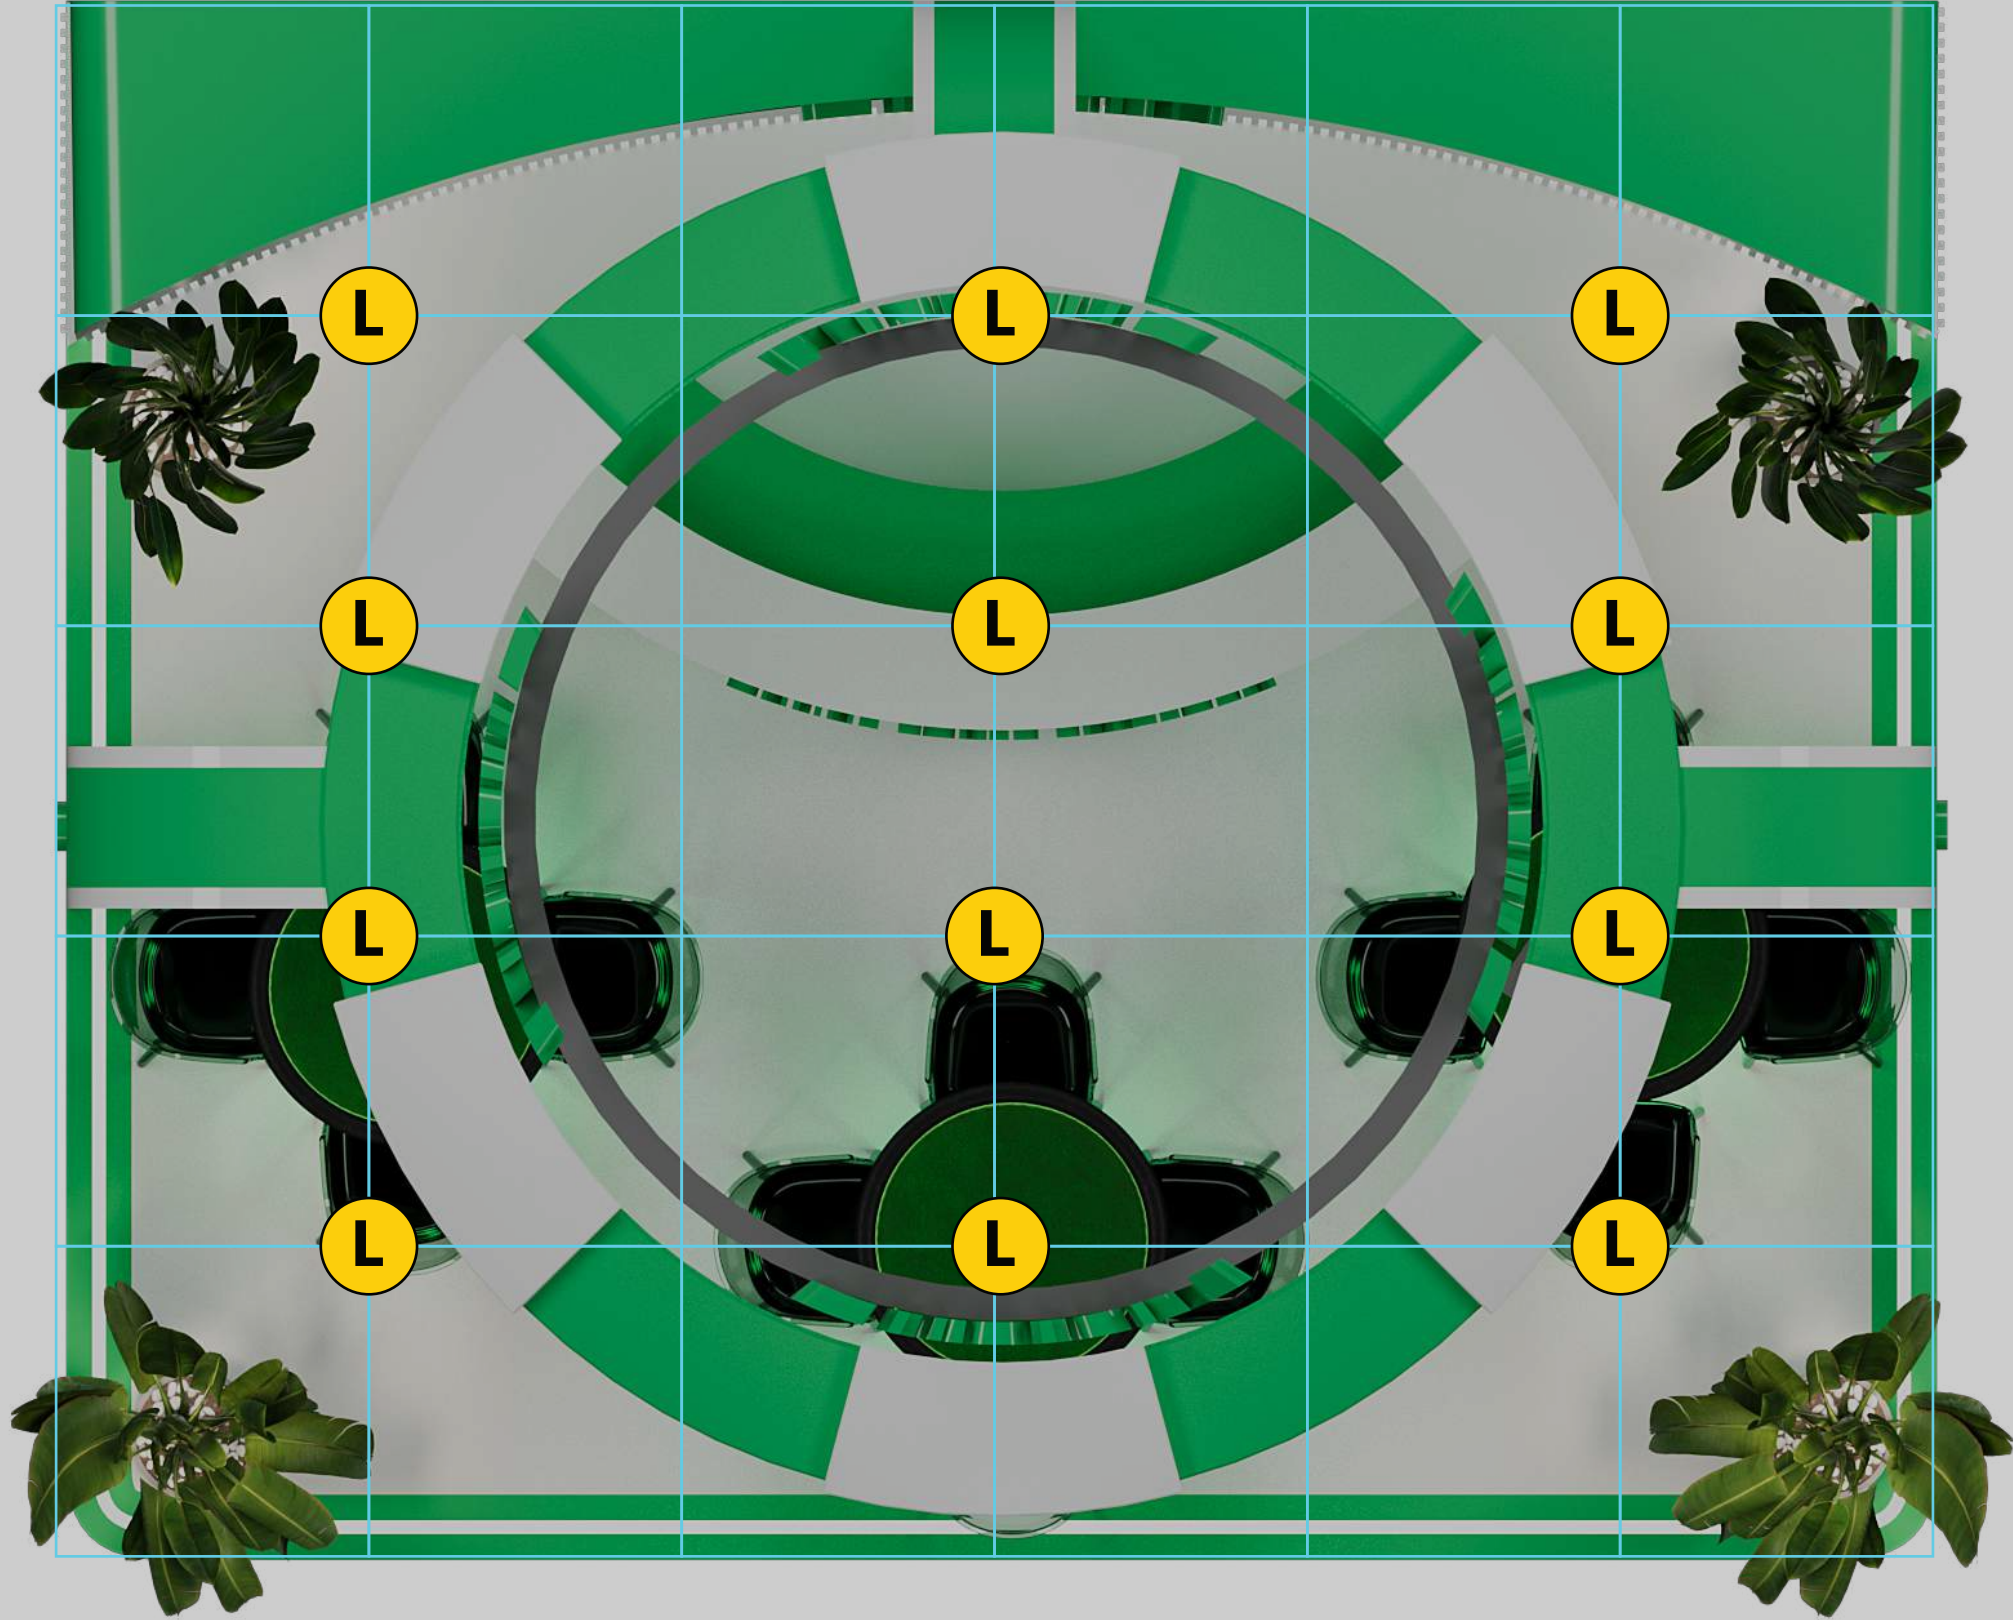

L Ceiling Lights 6000K