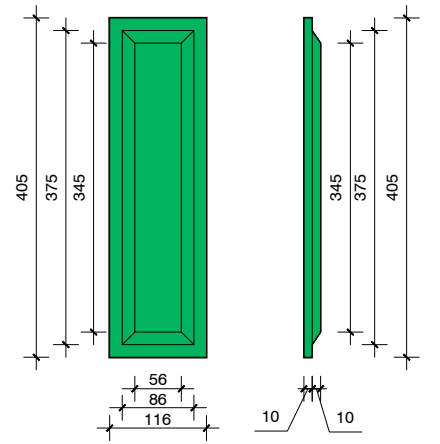

# BAR

Sizes and materials

FRONT SIDE

LEFT SIDE

3D Panel modul (zoom)

TOP  
Back side doors with locks

## Sizes and materials

FRONT SIDE

LEFT SIDE

BACK SIDE

TOP

FRONT SIDE

HANGING TOP

HANGING FRONT SIDE

### **Chair Cher U x12**

Material of Structure : Plastic  
Colour of Structure : RAL 9005  
Material of Seat : Plastic  
Colour of Chair's Back : RAL 160 20 15  
Dimension : 500x500mm  
Max Height : 900mm  
Min Height : 500mm