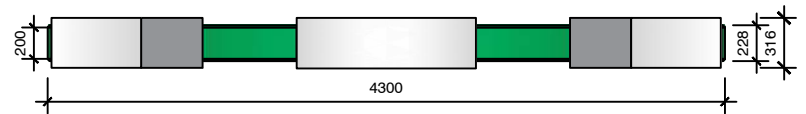

## Sizes and materials

FRONT SIDE

LEFT SIDE

BACK SIDE

TOP

FRONT SIDE

HANGING TOP

HANGING FRONT SIDE

- +6000 mm
- +5470 mm
- +4910 mm
- +4100 mm

- +100 mm
- 0.00

Electricity

Internet