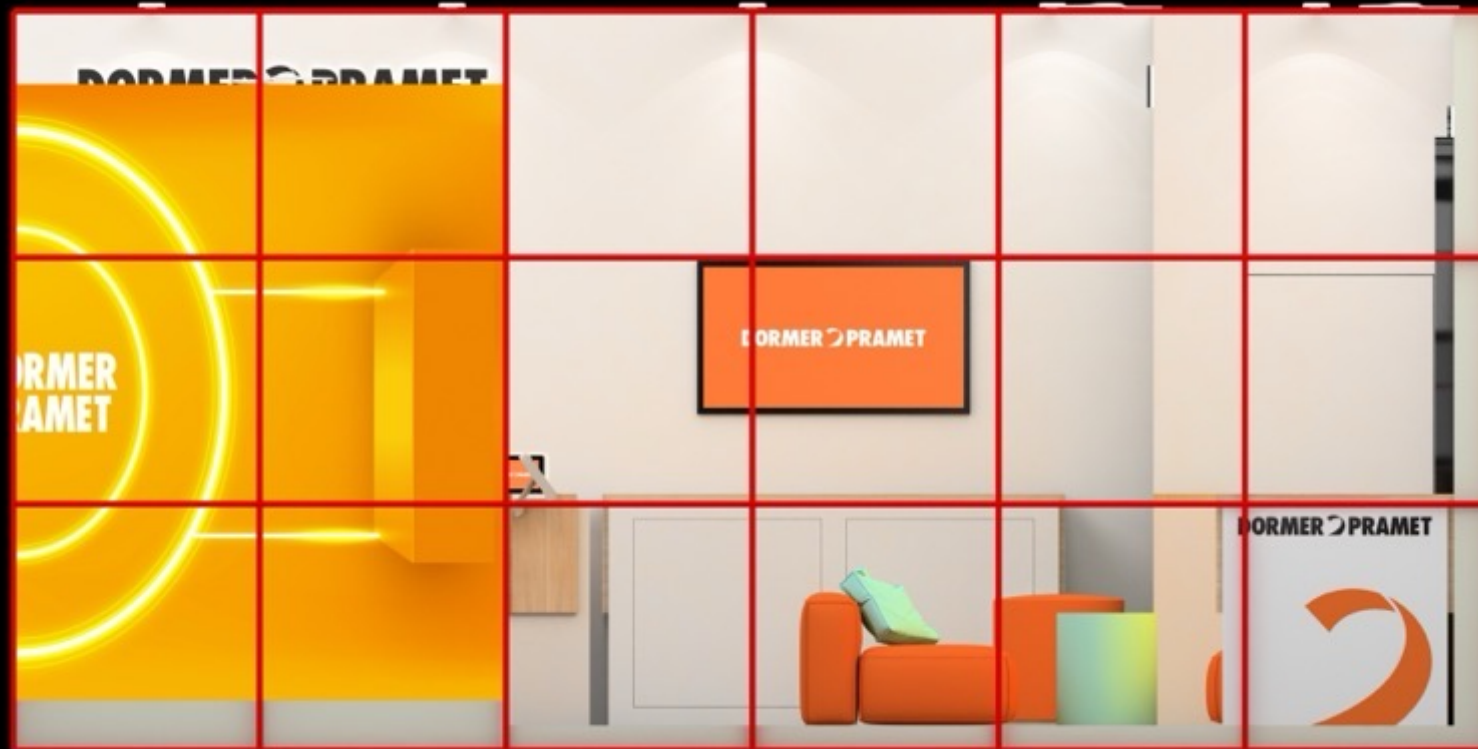

D RNER PRAN IT

1 Square = 1m X1m

1 Square = 1m X1m

1 Square = 1m X1m

LED W - 3000 mm X H - 2500 mm

LED W - 2000 mm X H - 2500 mm