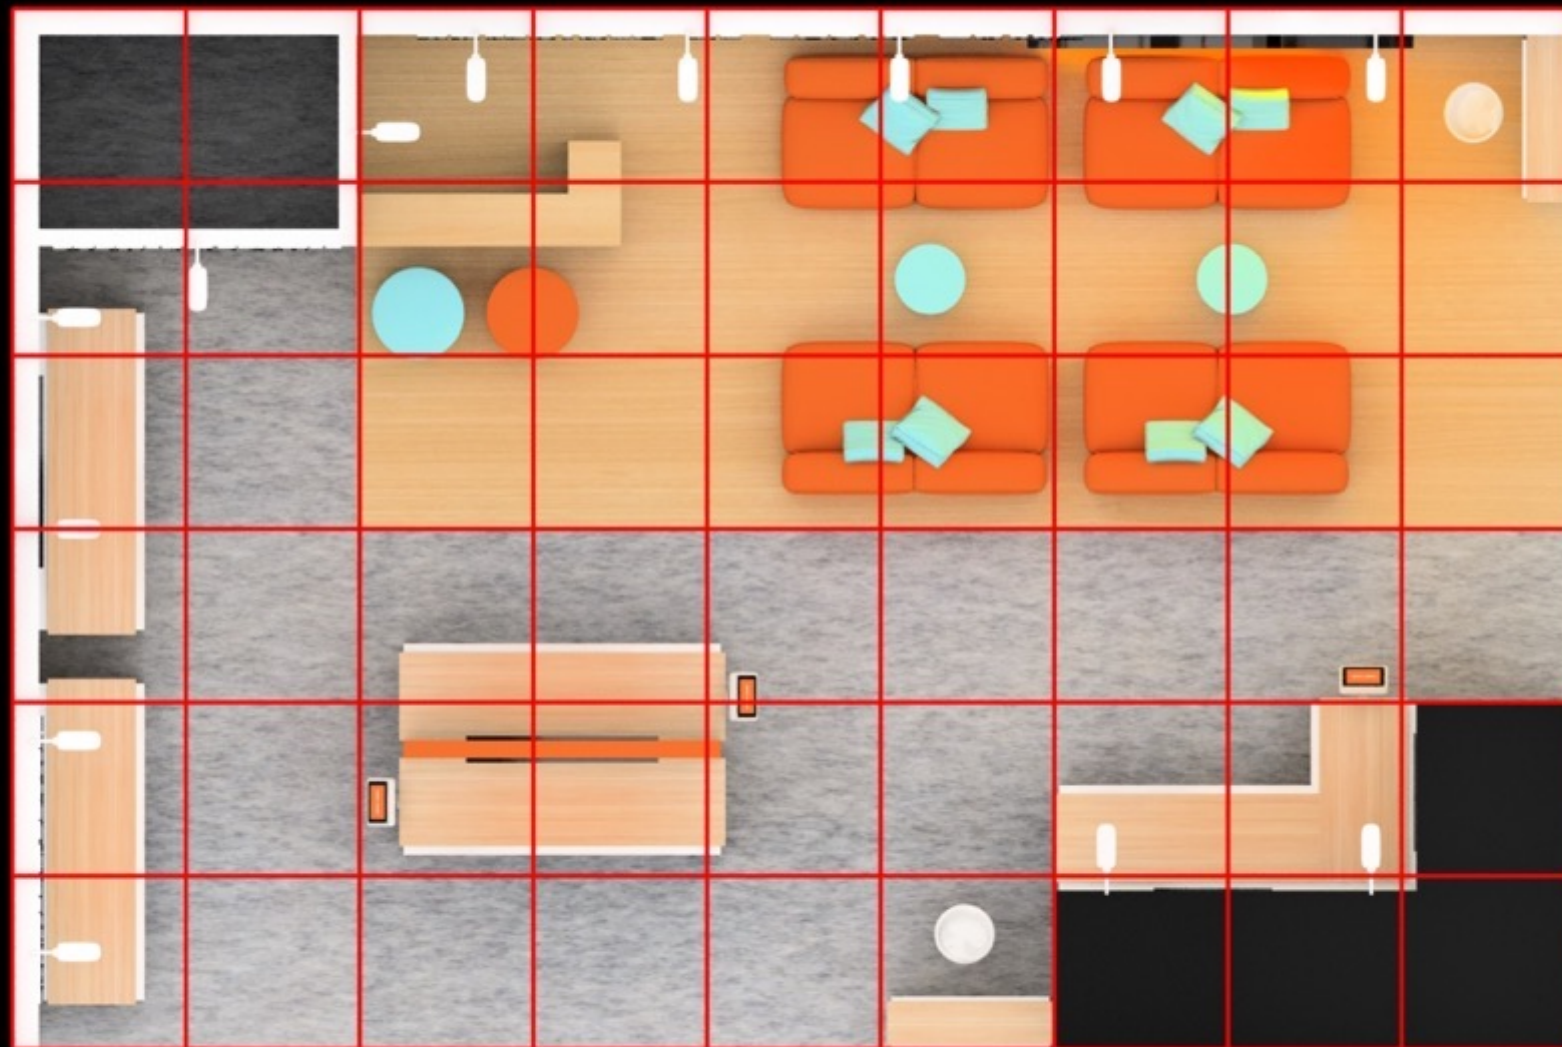

D RNER PRAN IT

1 Square = 1m X1m

1 Square = 1m X1m

1 Square = 1m X1m

LED W - 3000 mm X H - 2500 mm

LED W - 2000 mm X H - 2500 mm