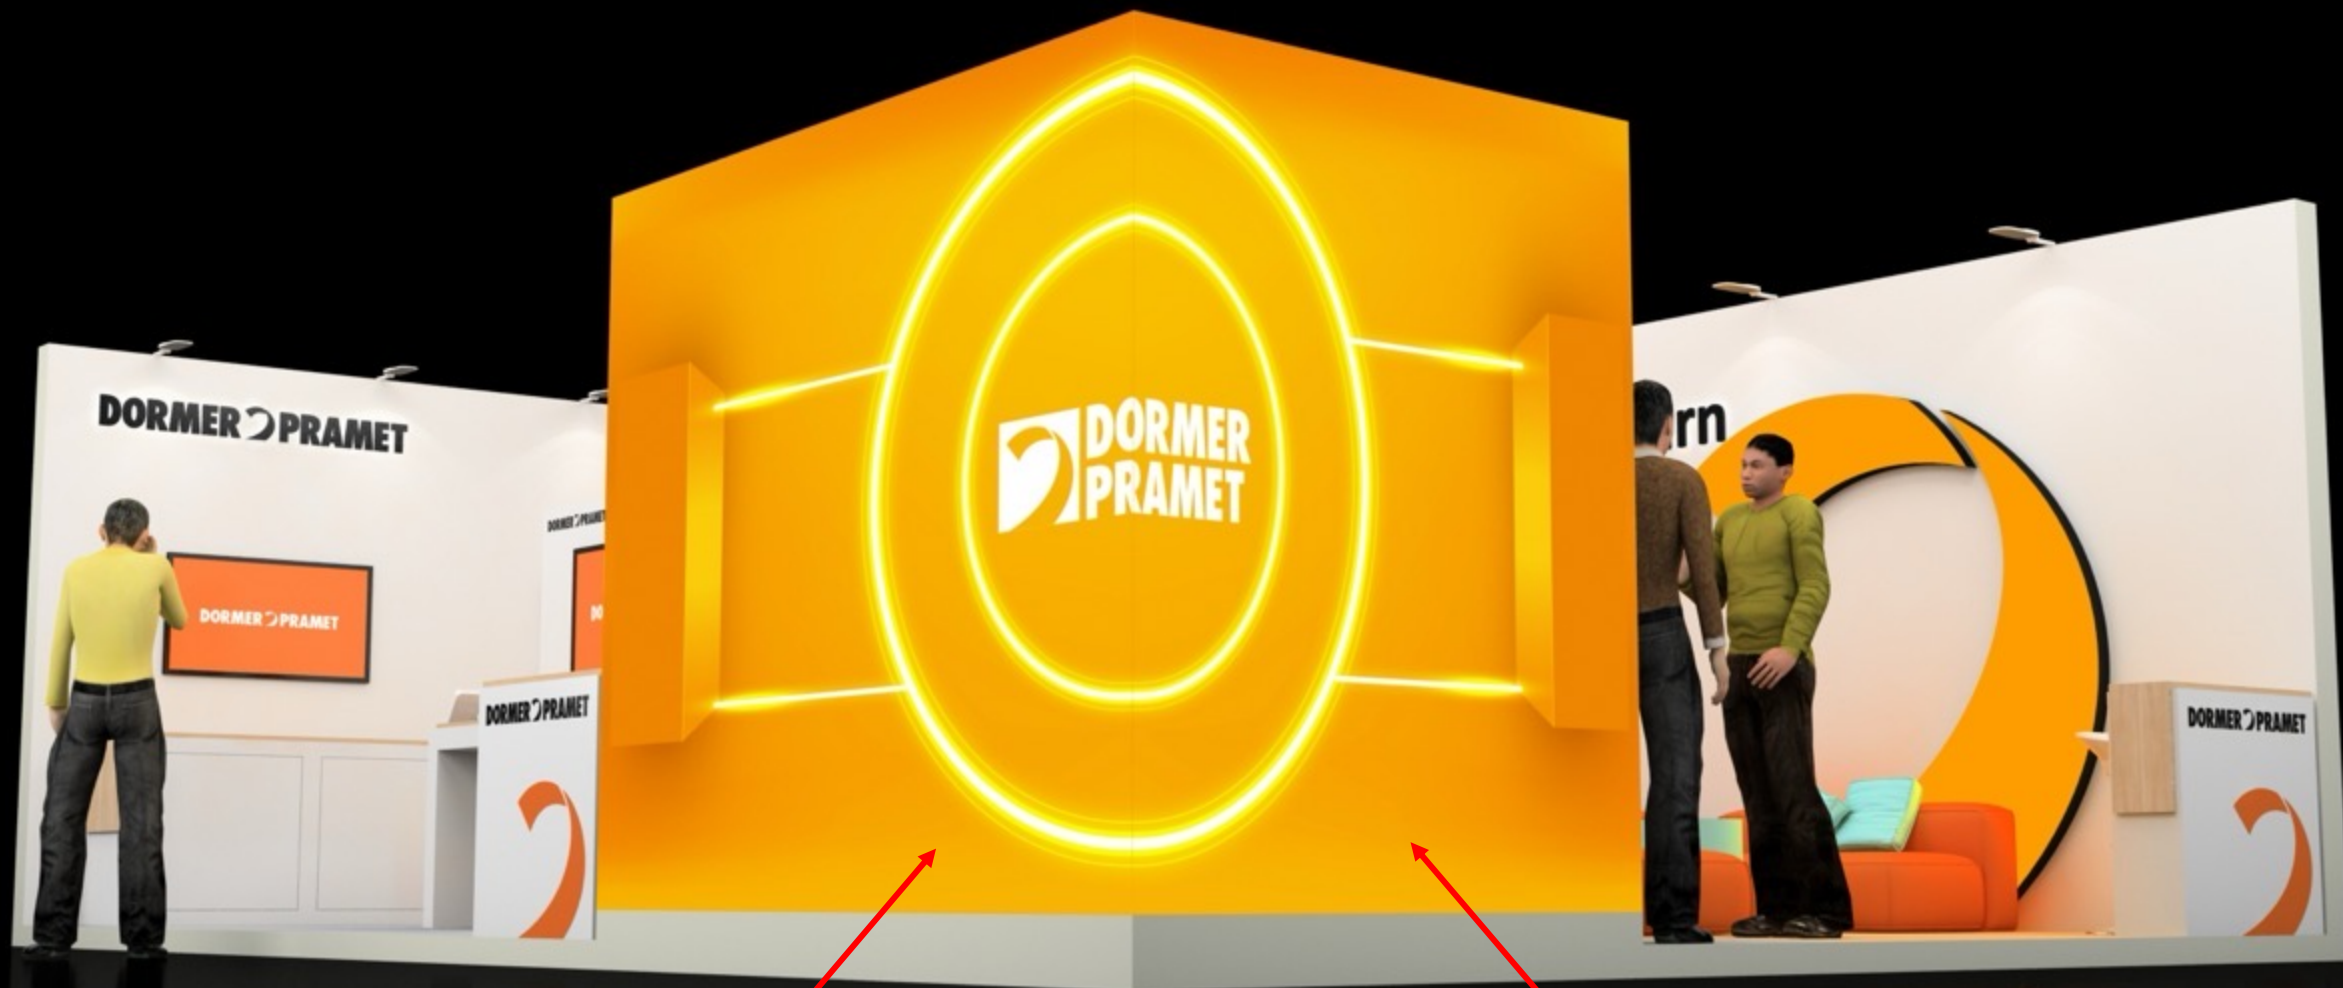

D RNER PRAN IT

1 Square = 1m X1m

1 Square = 1m X1m

1 Square = 1m X1m

LED W - 3000 mm X H - 2500 mm

LED W - 2000 mm X H - 2500 mm