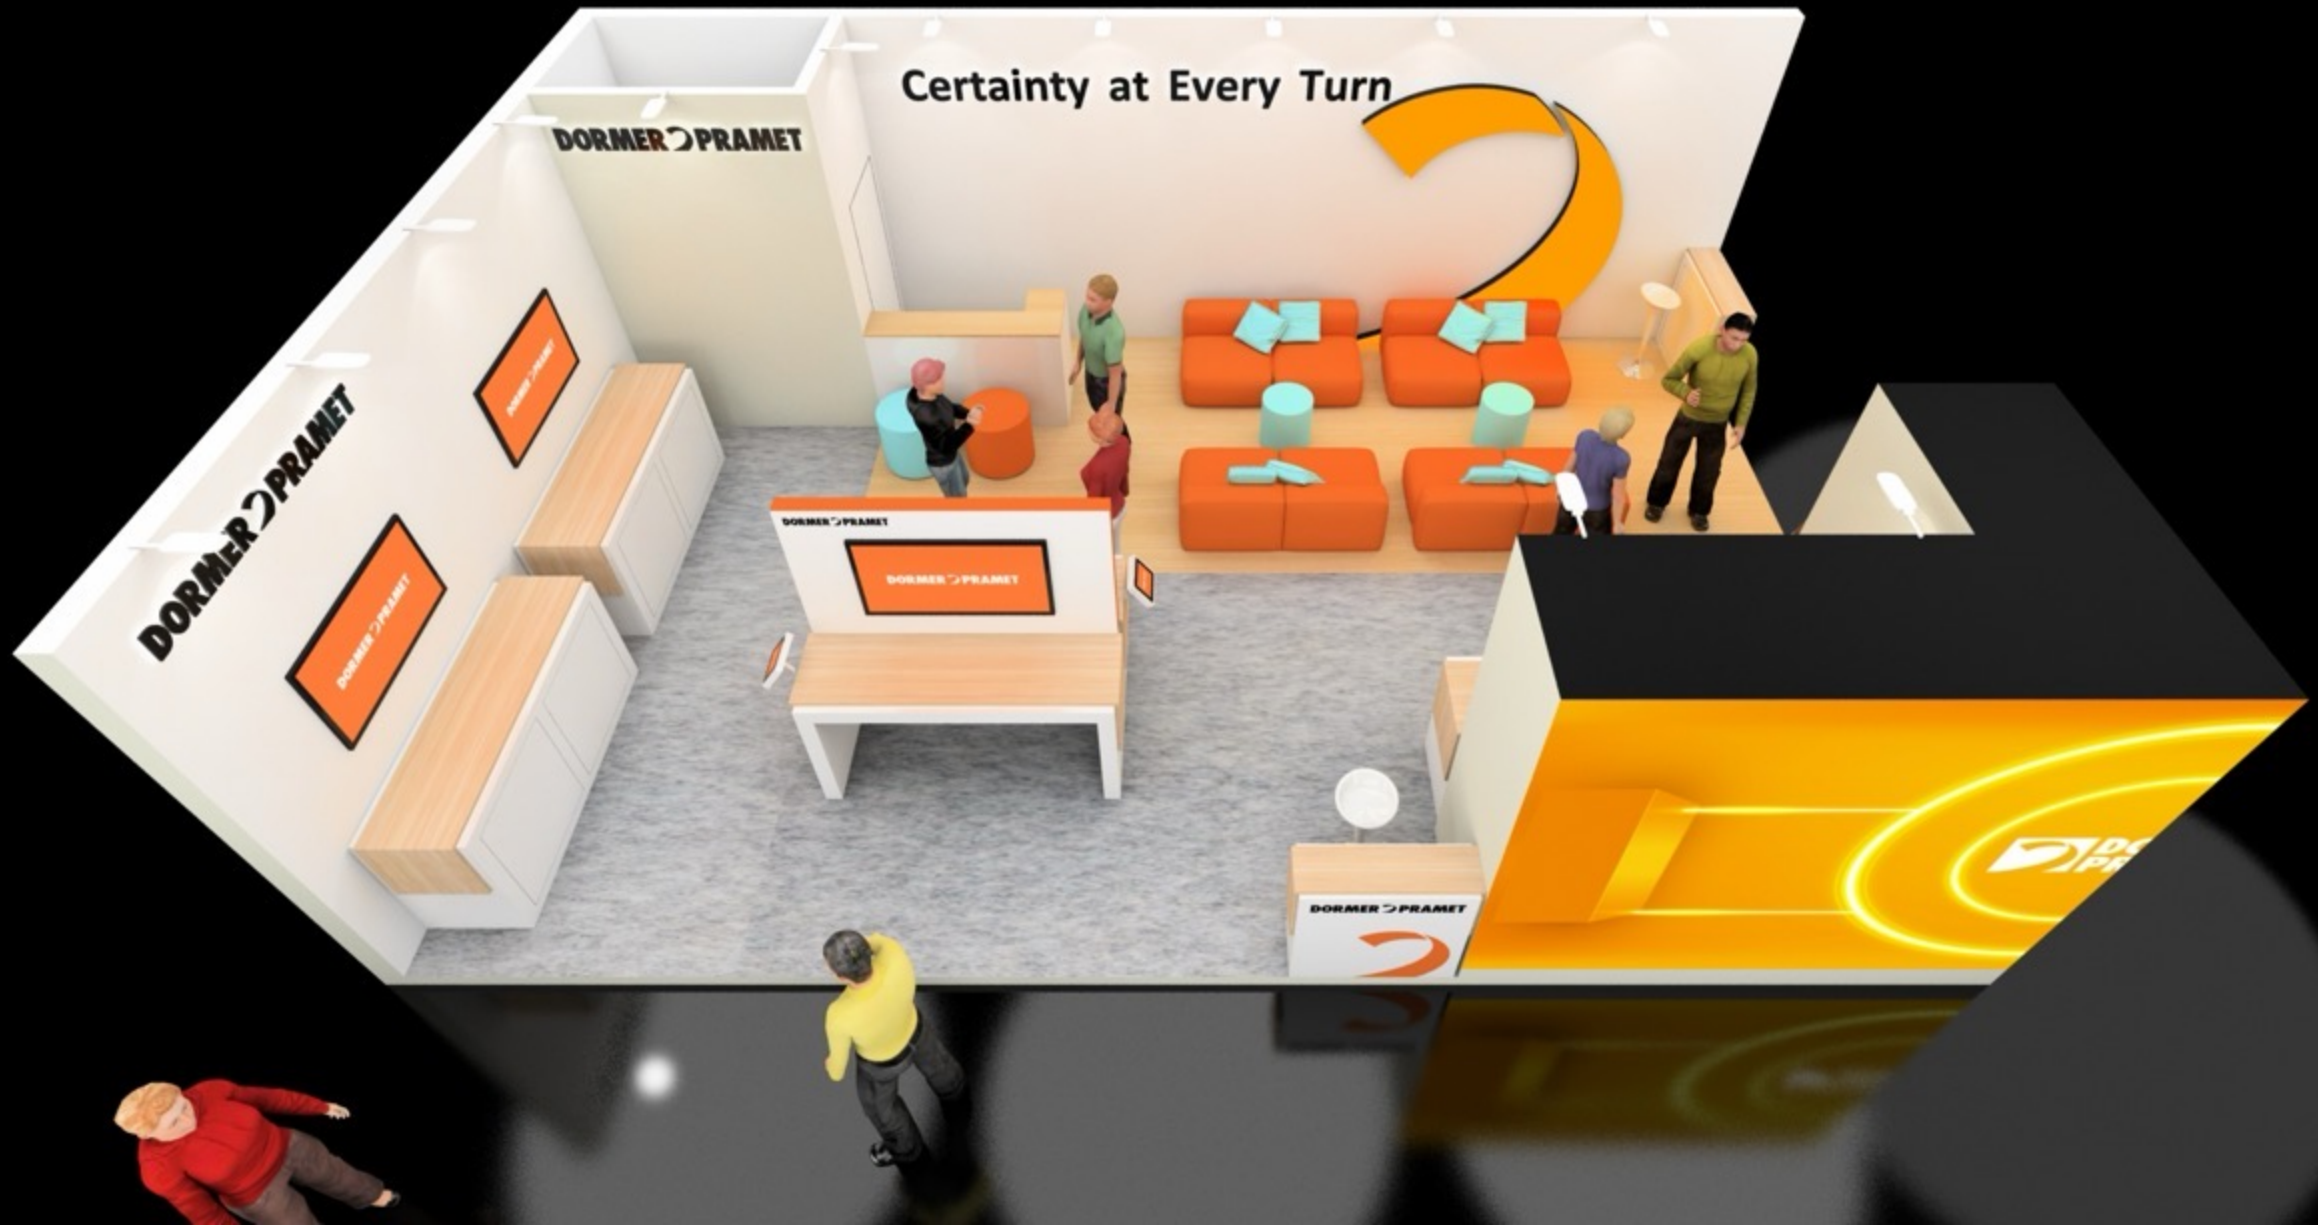

Certainty at Every Turn

DORMER PRAMET

DORMER PRAMET

DORMER PRAMET

DORMER PRAMET

DORMER PRAMET

DS PR