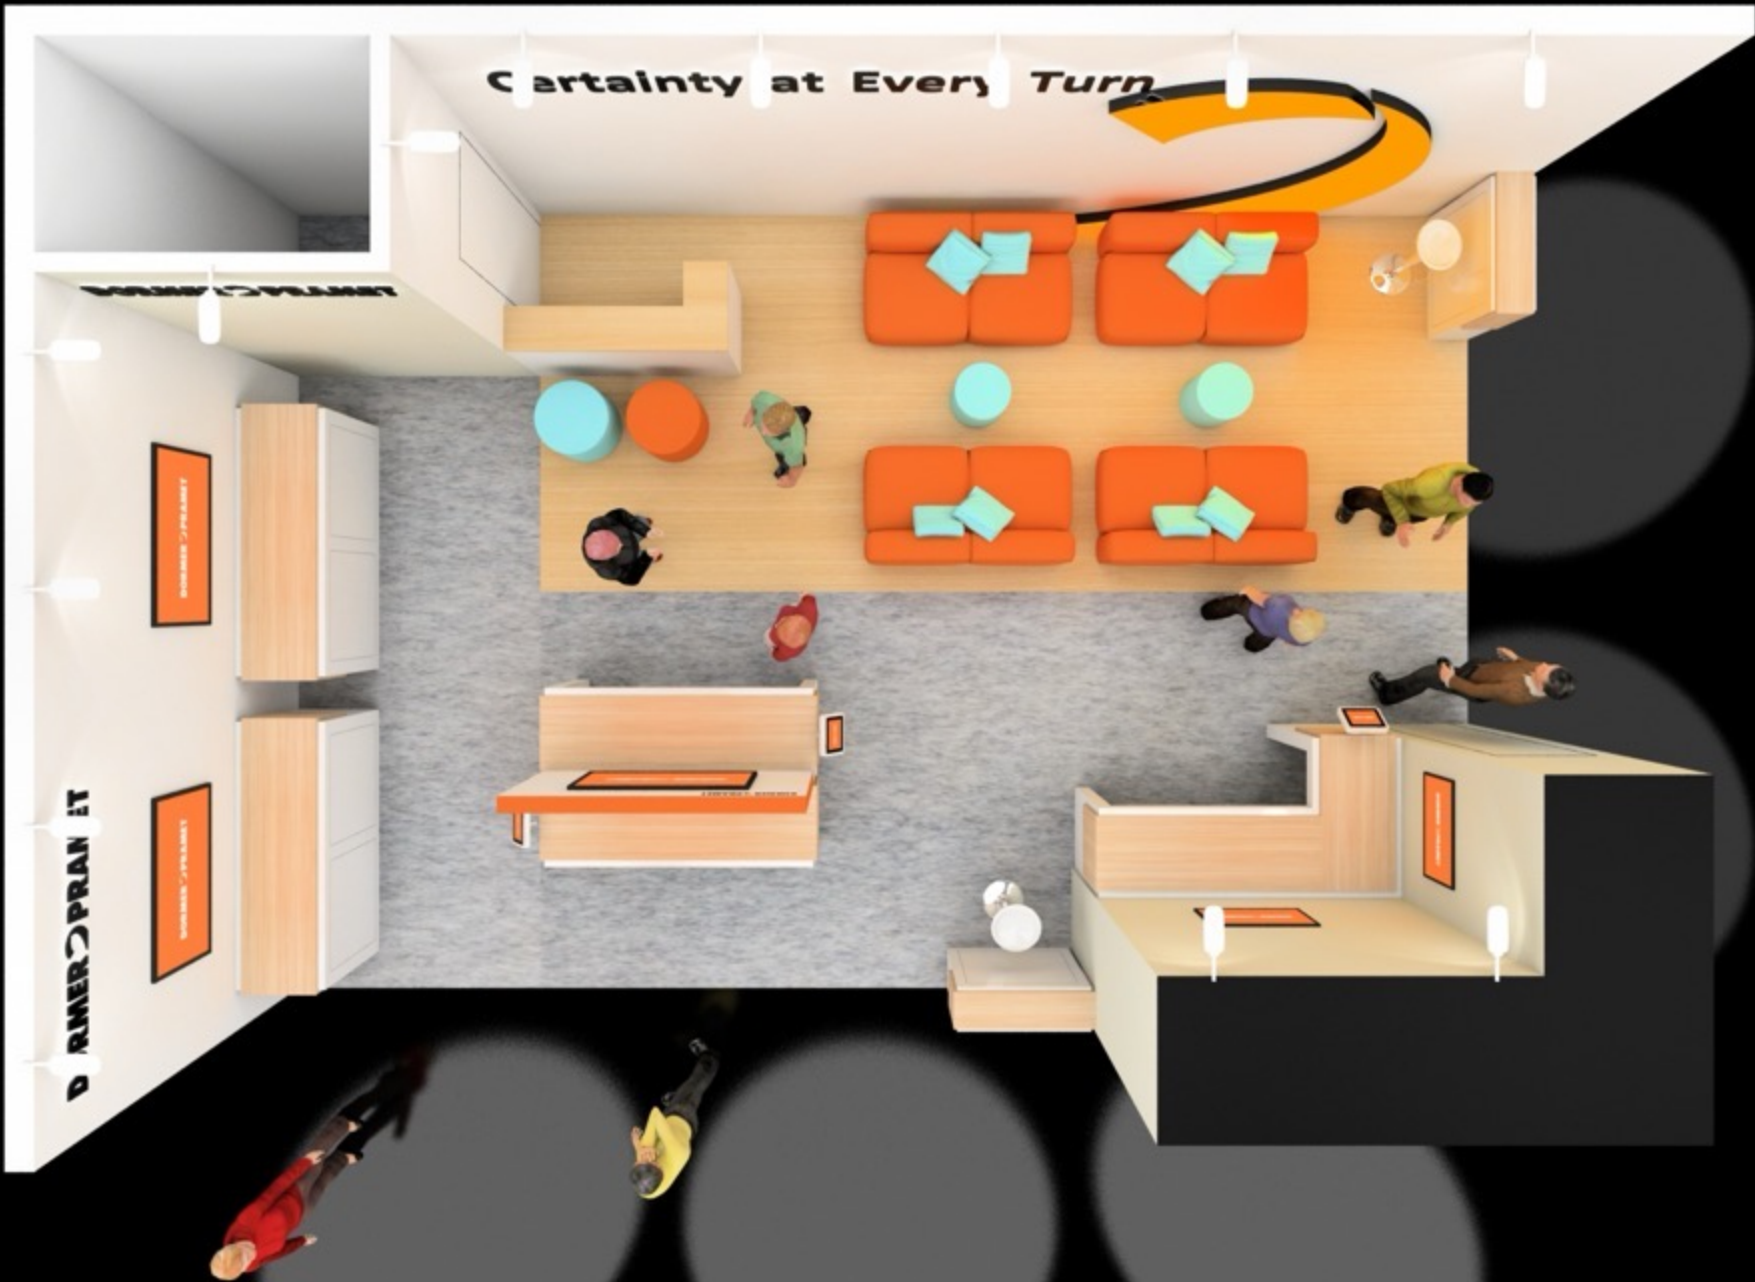

Certainty at Every Turn

D RNER PRAN IT

D RNER PRAN IT

D RNER PRAN IT

D RNER PRAN IT