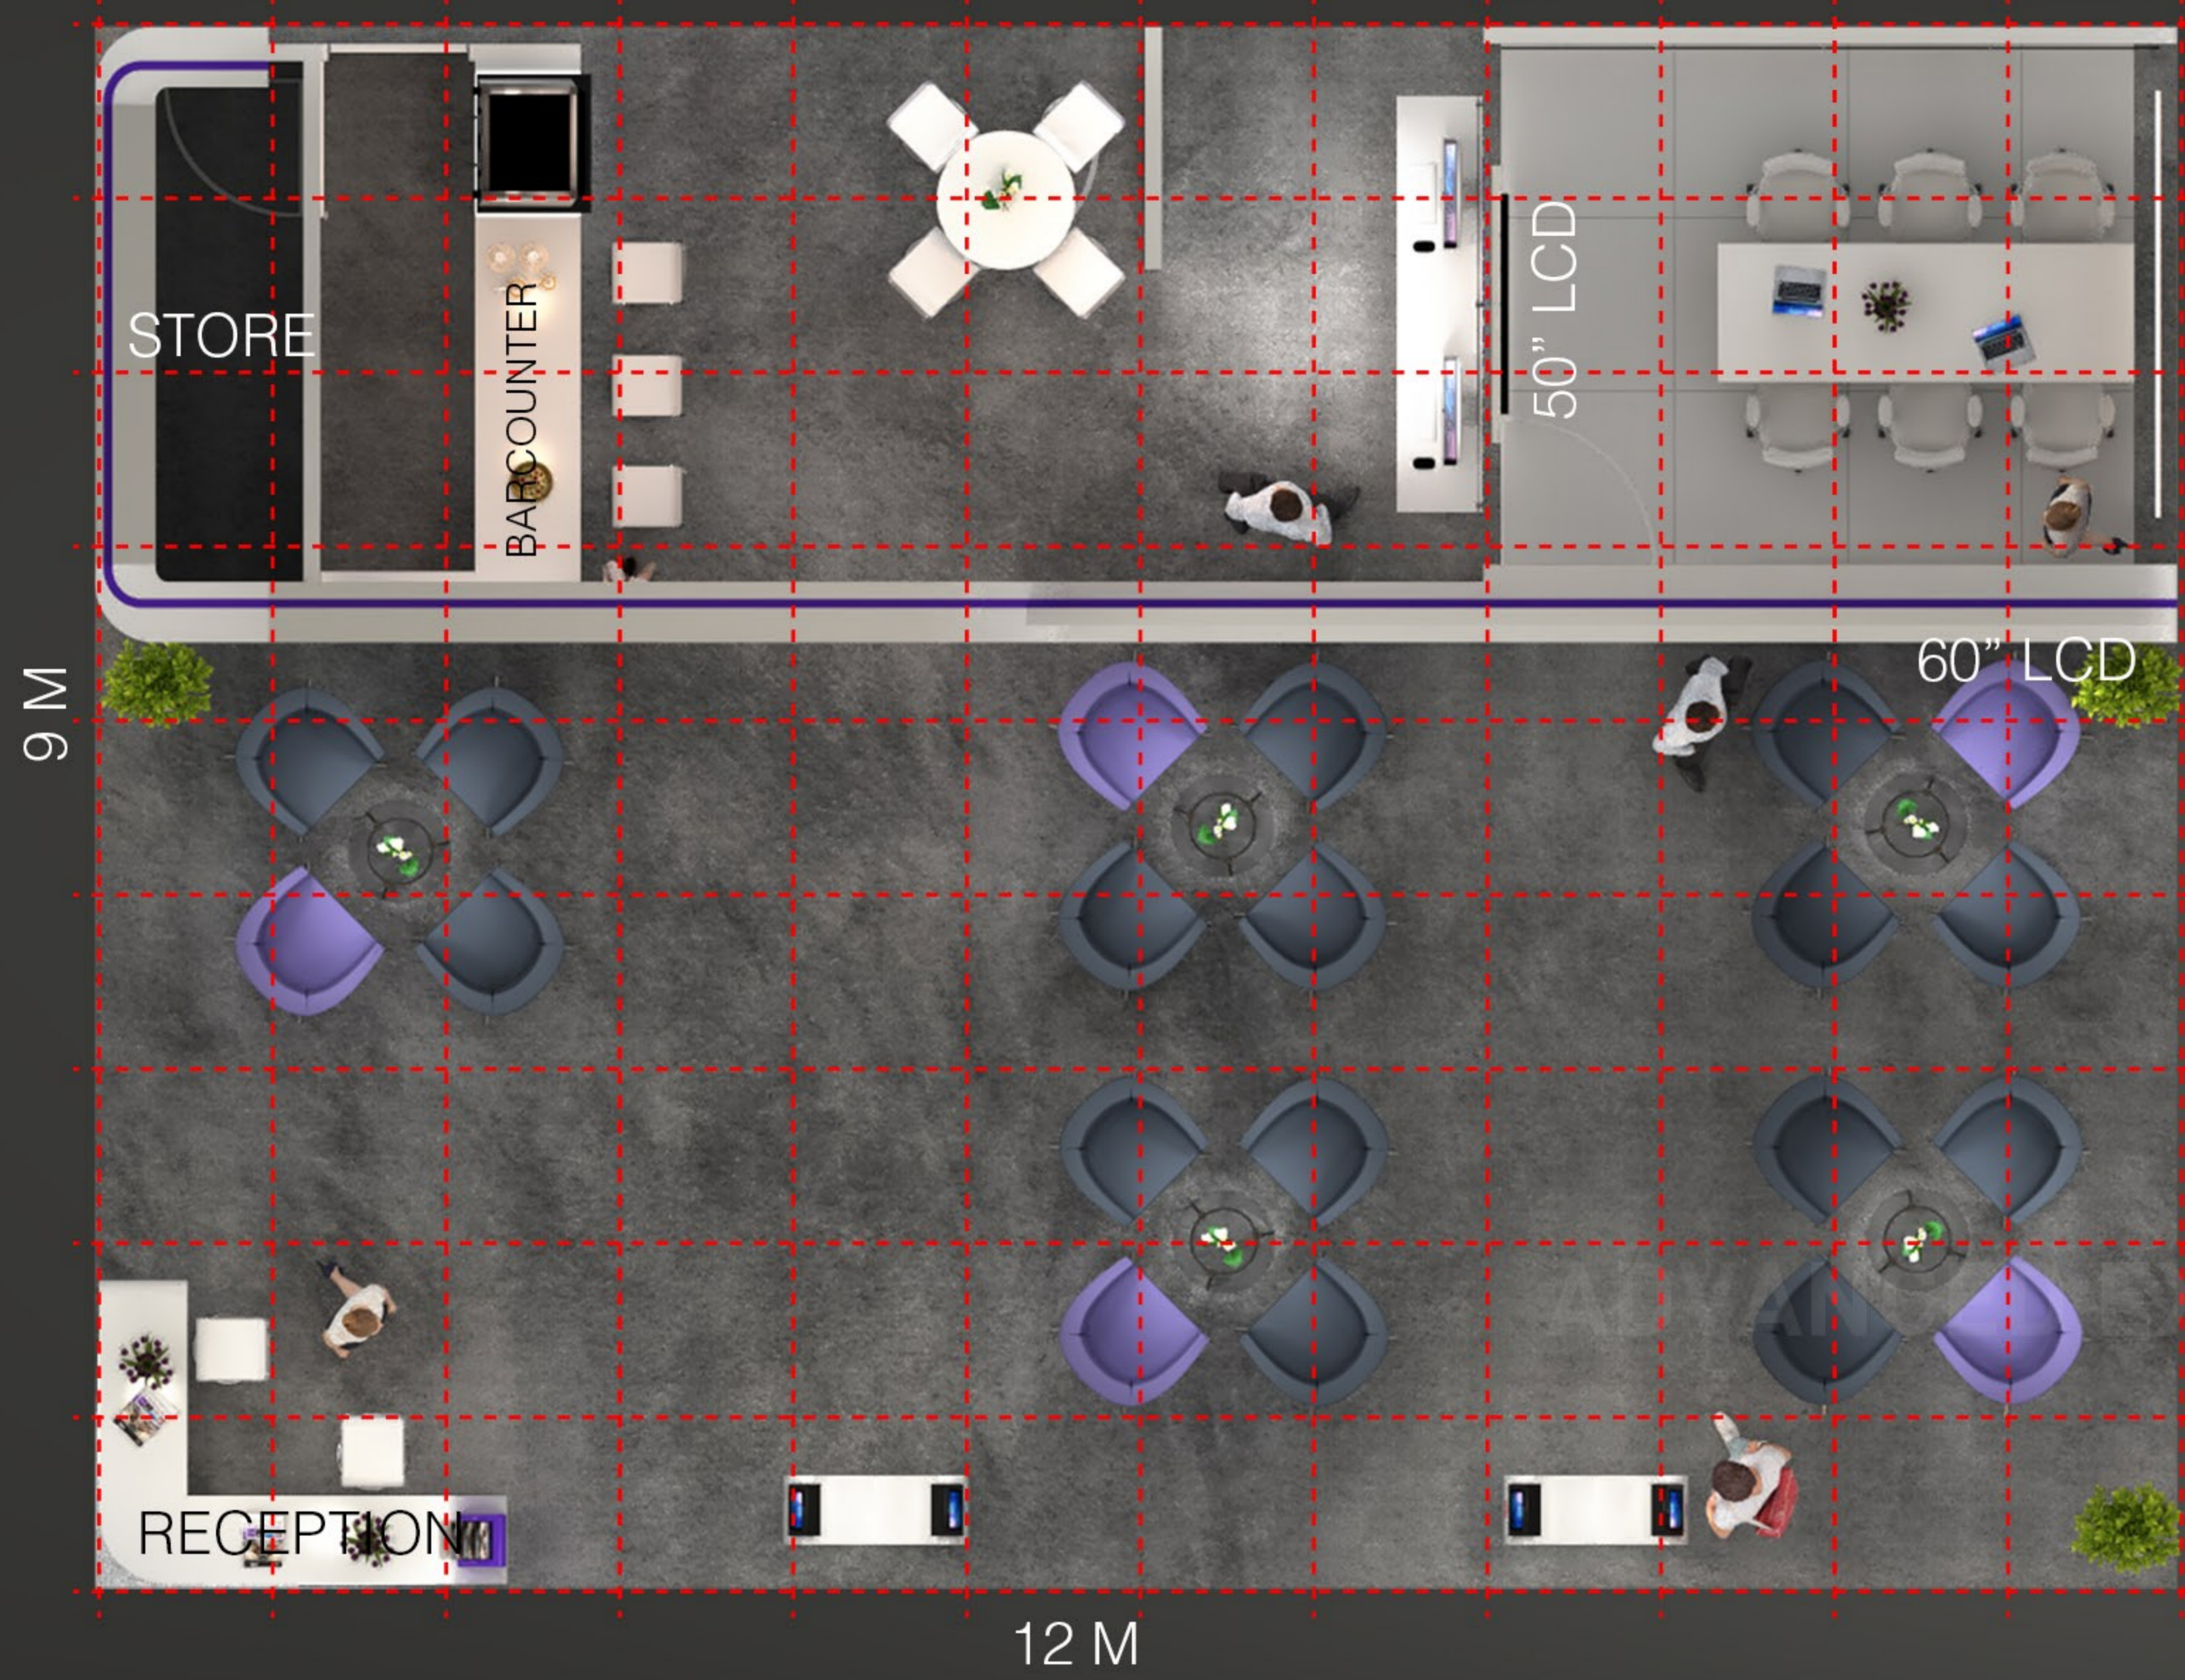

EBACE 2020 (26-28 MAY 2020)

GENEVA

- Stand size : 9m x 12m x 4.6m Height
- Full structure to be glossy spray paint finish. (no roller paint and other finishes). the joints should be seamless without any damages.
- Loose elements and counters to be spray painted.
- All light and logos to be bright (not dim)
- Sufficient bright lighting on the stand (please consider if not in design)
- Need decent new like furniture (no worn out damaged furniture)
- Supply of brand color chair seatings (as per design)
- Onsite stand by representative / technician during show days for any issues that may occur on stand for quick remedy.
- Onsite Representative to assist with last minute requests.
- Static calculations if required.
- Price to include all cost related to fabrication, installation/dismanting, daily cleaning, rental of AV/i-Mac/i-Pad, applicable taxes and all contractor fees expected by organizers (like for labor passes, contractor insurance, drayage/material handling, etc)

PLAN

ELEVATION - 1

ELEVATION - 2

STORE WITH SHELVES
& MEDIUM SIZE MIRROR

EDGELIT 3D LOGO

3D WALL

VINYL CUTOUT STICKER

GRAPHICS PANEL

VINYLSTICKER

L SHAPE BARCOUNTER

RECEPTION COUNTER
WITH SLIDING DOOR

EDGELIT 3D LOGO

BROCHURE HOLDER

IPAD STATION

LED GLOW

BRAND COLOR
SEATINGS

EDGELIT 3D LOGO

50" LCD

VINYL STICKER

3D LOGO

VINYL STICKER

60" LCD

MELAMINE FLOORING
(SAME LEVEL WITH
OUTSIDE PLATFORM)

RAISED PLATFORM (5-10cm)
WITH GREY CARPET