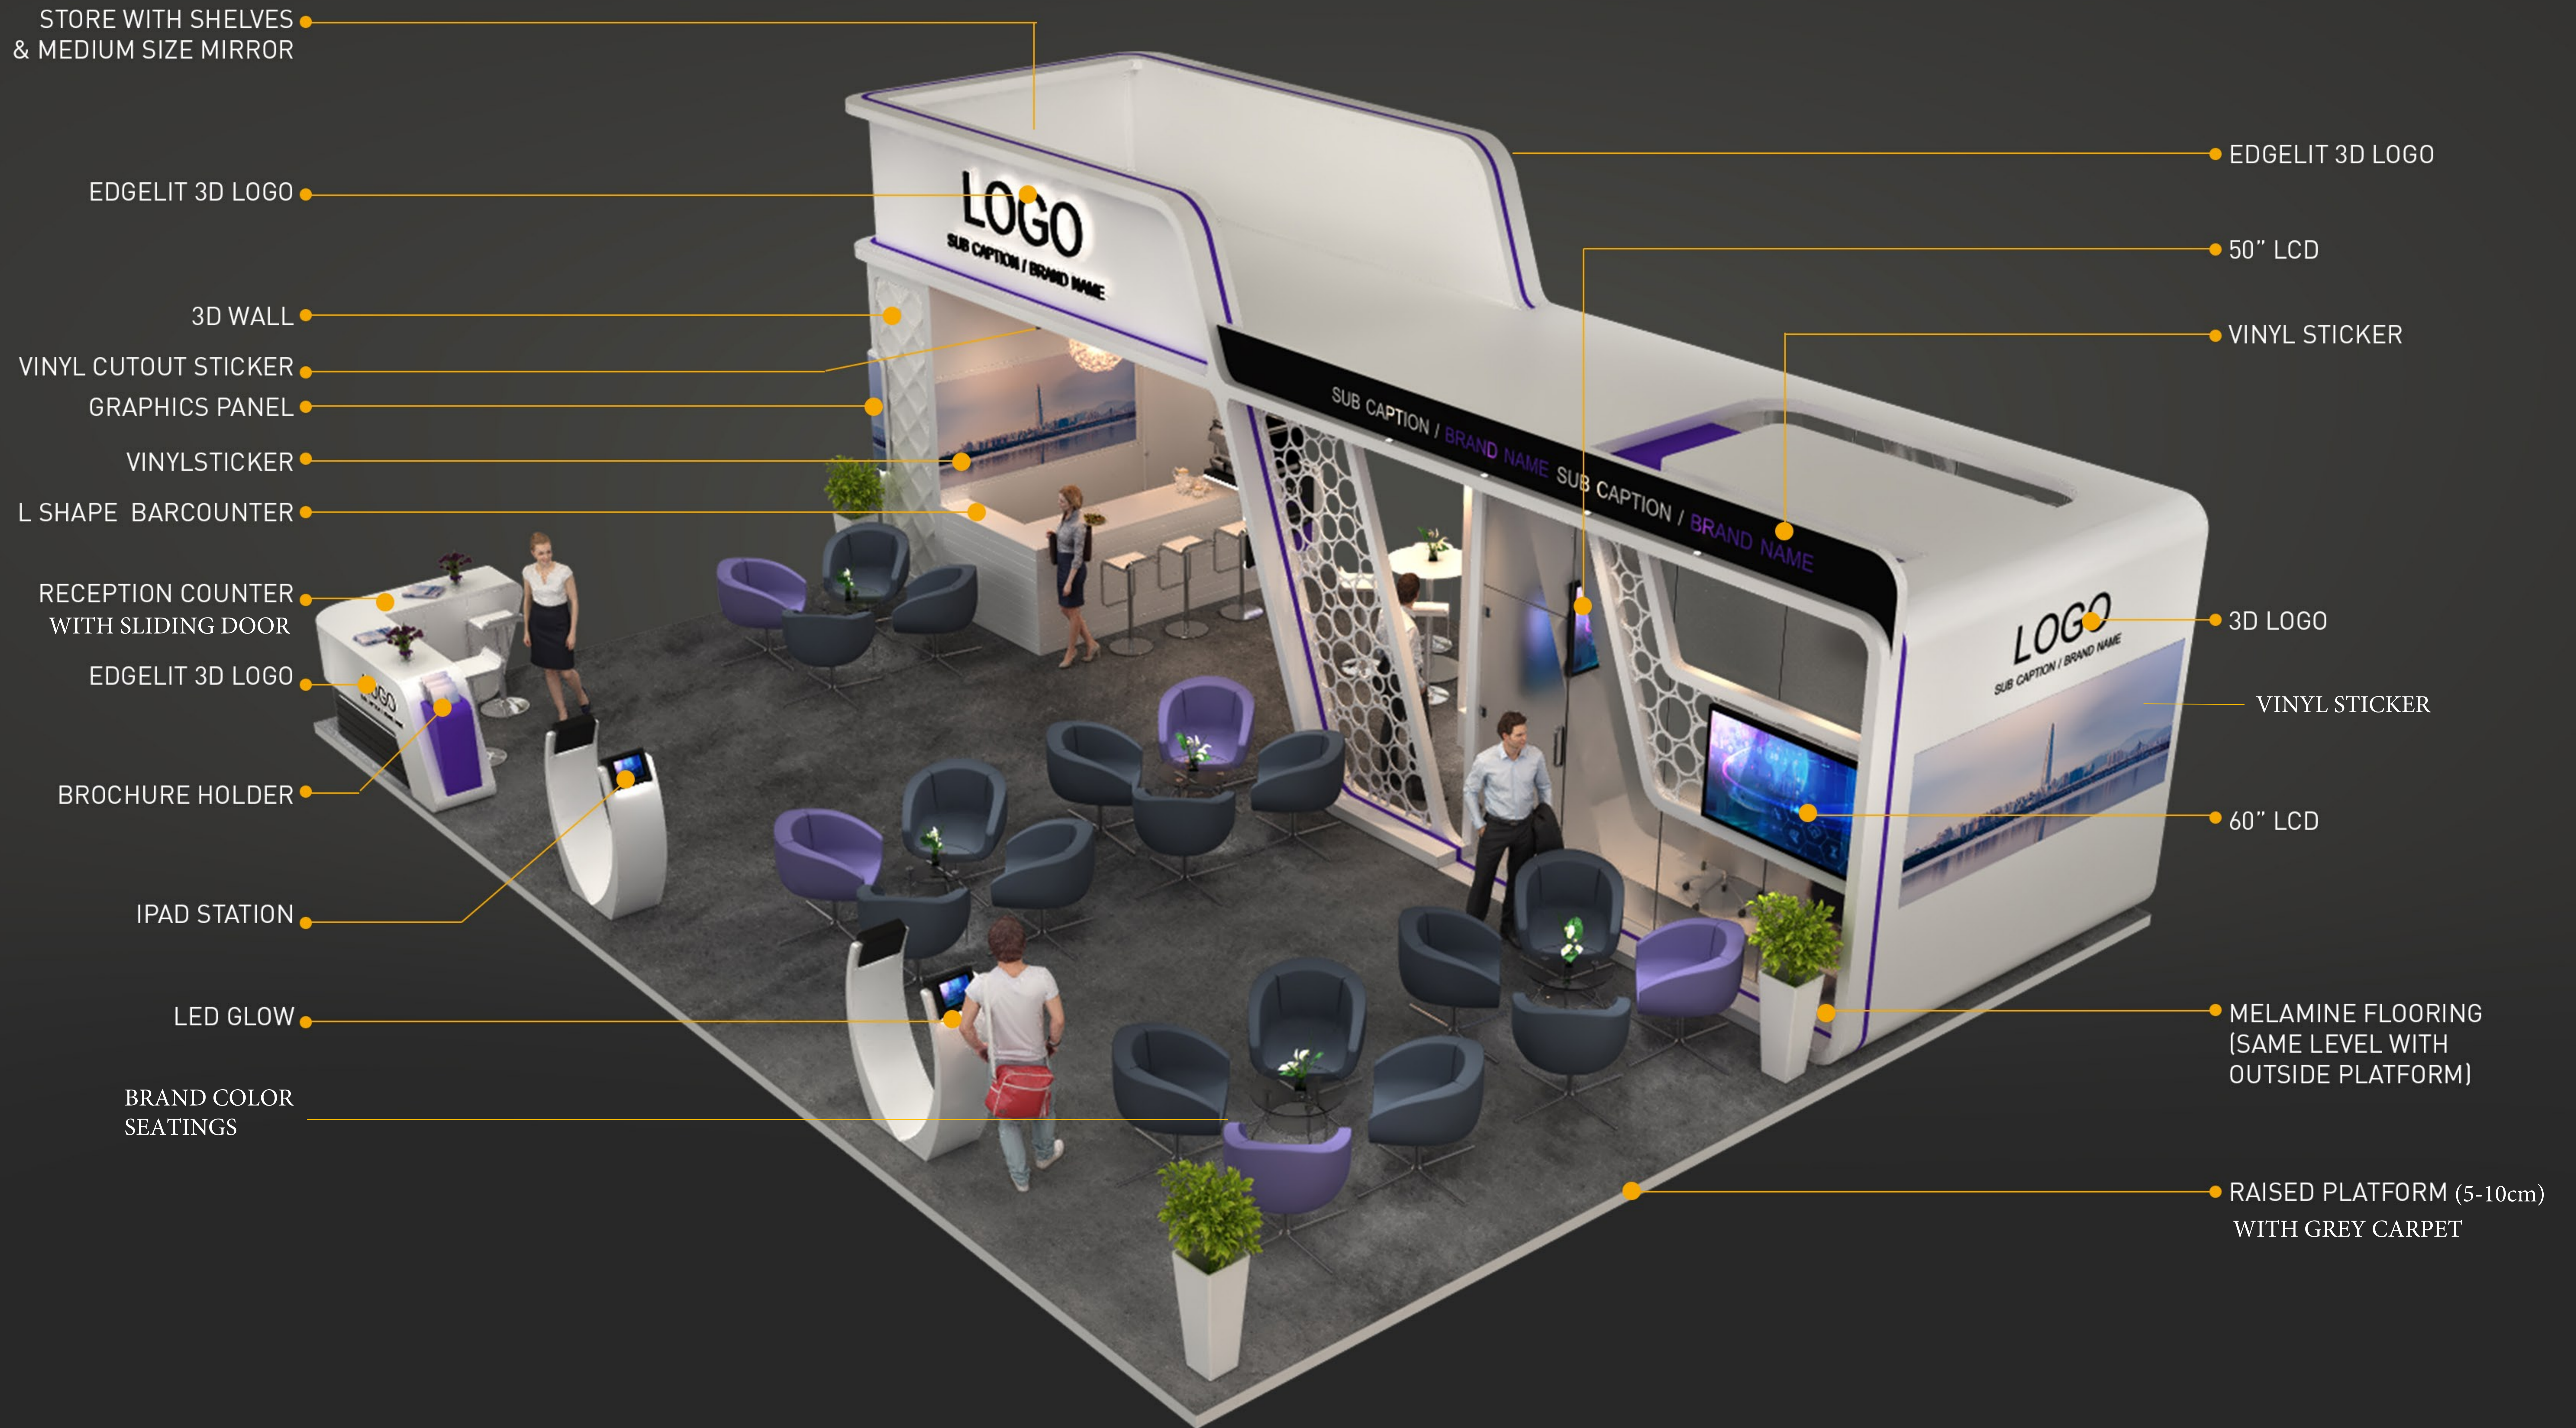

EBACE 2020 (26-28 MAY 2020)

GENEVA

- Stand size : 9m x 12m x 4.6m Height
- Full structure to be glossy spray paint finish. (no roller paint and other finishes). the joints should be seamless without any damages.
- Loose elements and counters to be spray painted.
- All light and logos to be bright (not dim)
- Sufficient bright lighting on the stand (please consider if not in design)
- Need decent new like furniture (no worn out damaged furniture)
- Supply of brand color chair seatings (as per design)
- Onsite stand by representative / technician during show days for any issues that may occur on stand for quick remedy.
- Onsite Representative to assist with last minute requests.
- Static calculations if required.
- Price to include all cost related to fabrication, installation/dismanting, daily cleaning, rental of AV/i-Mac/i-Pad, applicable taxes and all contractor fees expected by organizers (like for labor passes, contractor insurance, drayage/material handling, etc)

VINYLSTICKER

L SHAPE BARCOUNTER

RECEPTION COUNTER
WITH SLIDING DOOR

EDGELIT 3D LOGO

BROCHURE HOLDER

IPAD STATION

LED GLOW

BRAND COLOR
SEATINGS

EDGELIT 3D LOGO

50" LCD

VINYL STICKER

3D LOGO

VINYL STICKER

60" LCD

MELAMINE FLOORING
(SAME LEVEL WITH
OUTSIDE PLATFORM)

RAISED PLATFORM (5-10cm)
WITH GREY CARPET

HIDDEN LED

3D EDGE LIT LOGO

LED LIGHT

3D EDGELIT LOGO

LOGO
SUB CAPTION / BRAND NAME

LOGO
SUB CAPTION / BRAND NAME

SUB CAPTION / BRAND NAME

TEMPERED GLASS WITH FROSTING
AND VINYL LOGO