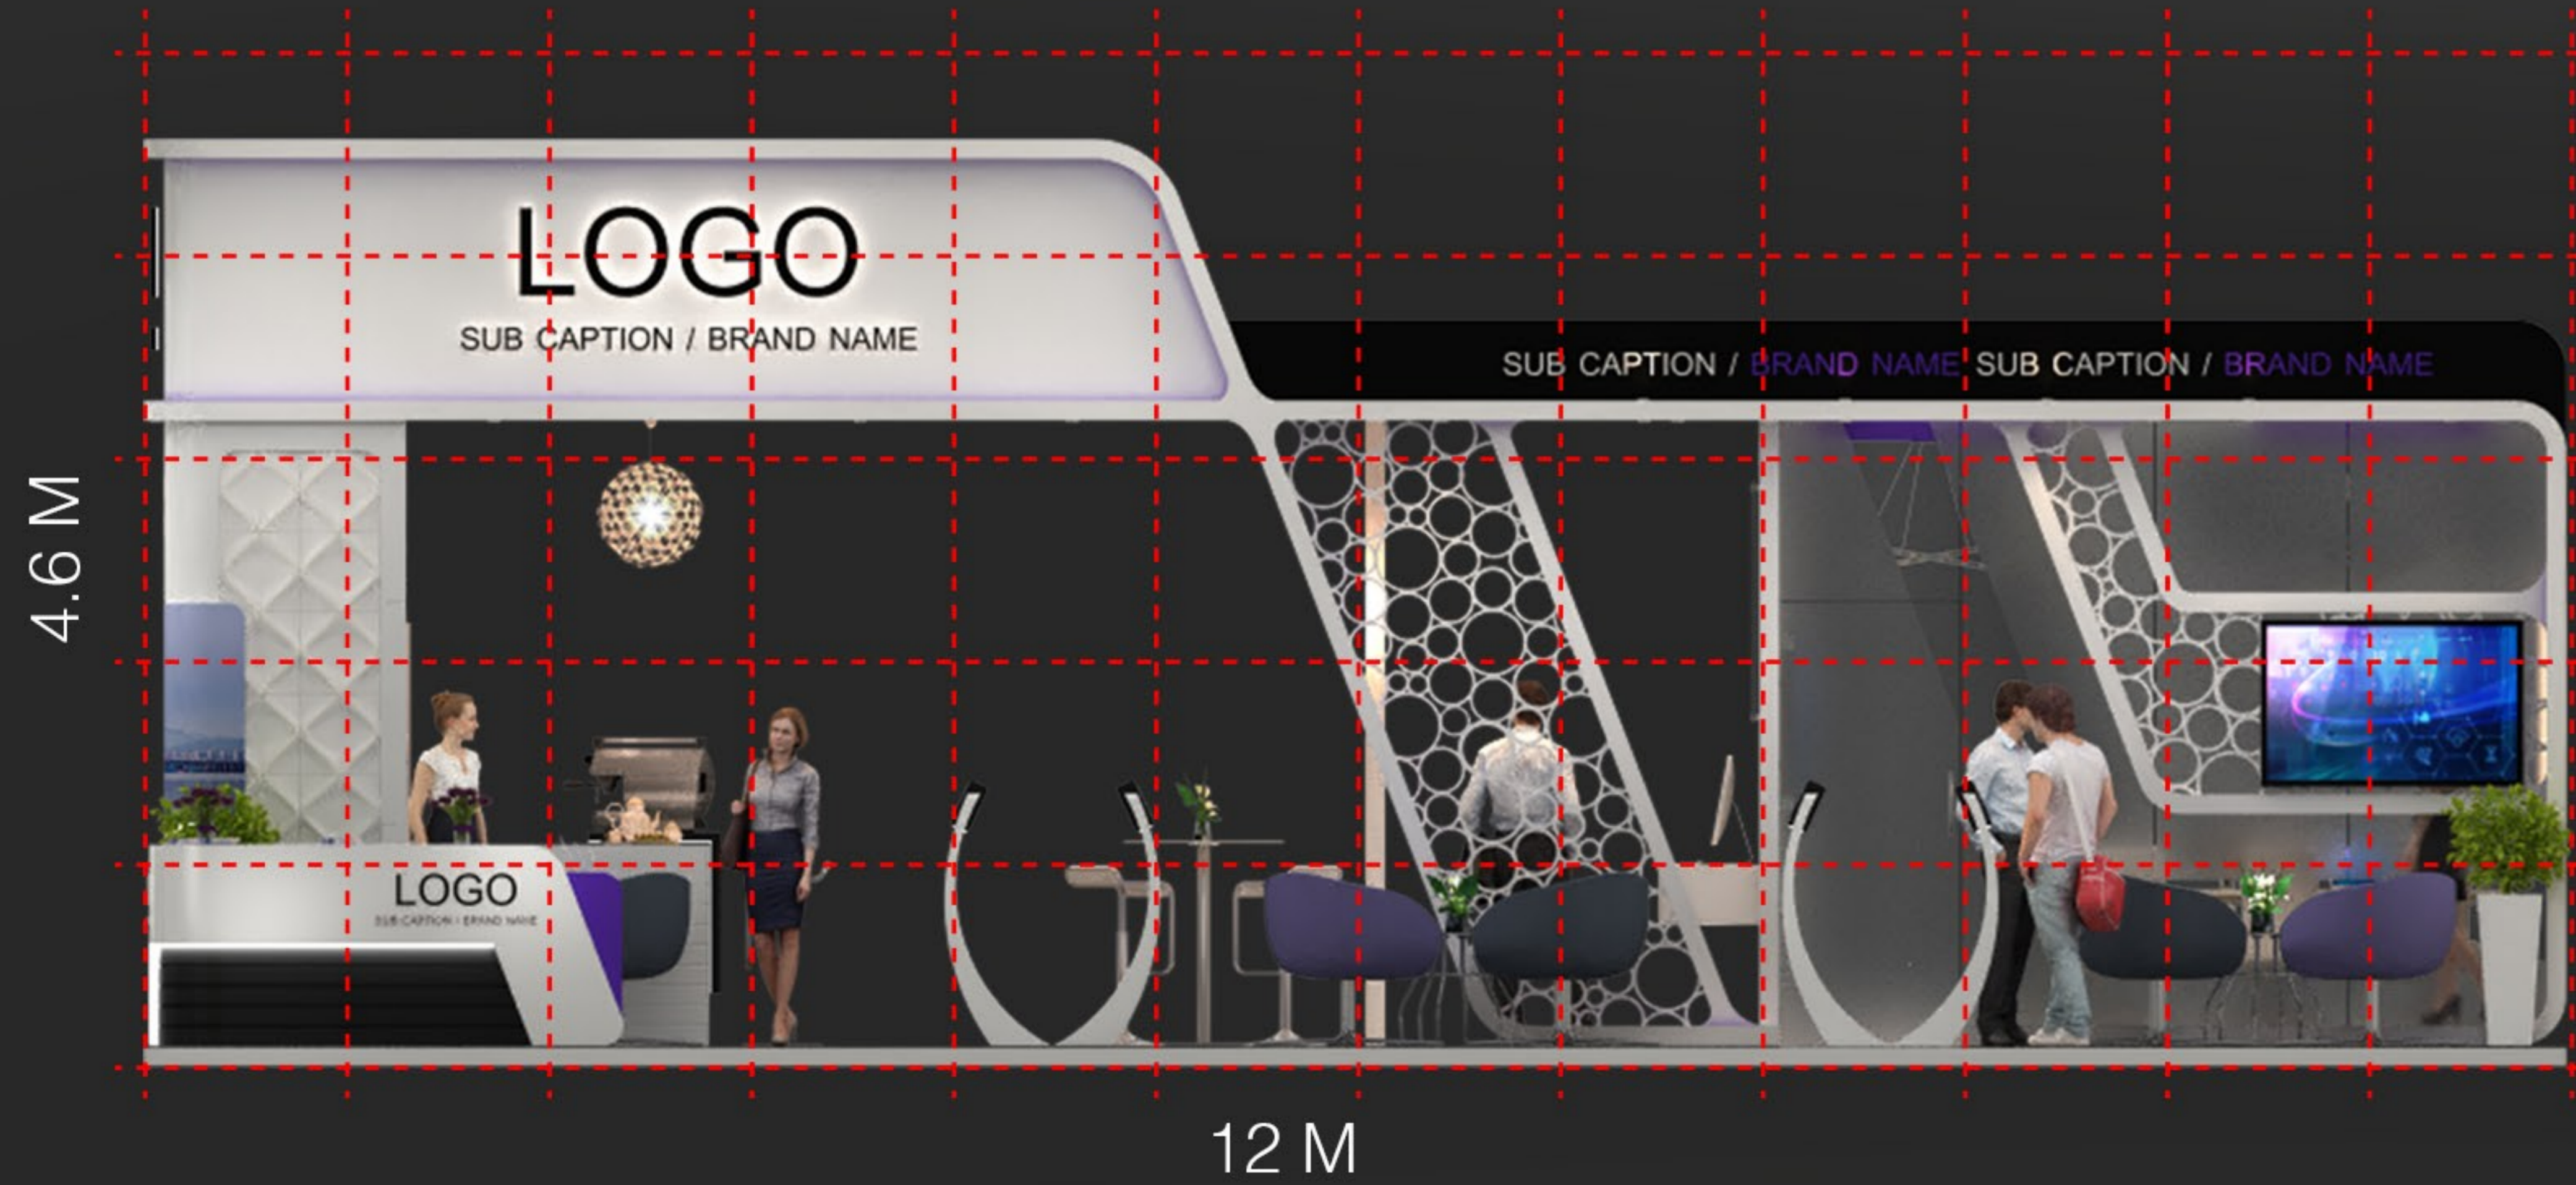

EBACE 2020 (26-28 MAY 2020)

GENEVA

- Stand size : 9m x 12m x 4.6m Height
- Full structure to be glossy spray paint finish. (no roller paint and other finishes). the joints should be seamless without any damages.
- Loose elements and counters to be spray painted.
- All light and logos to be bright (not dim)
- Sufficient bright lighting on the stand (please consider if not in design)
- Need decent new like furniture (no worn out damaged furniture)
- Supply of brand color chair seatings (as per design)
- Onsite stand by representative / technician during show days for any issues that may occur on stand for quick remedy.
- Onsite Representative to assist with last minute requests.
- Static calculations if required.
- Price to include all cost related to fabrication, installation/dismanting, daily cleaning, rental of AV/i-Mac/i-Pad, applicable taxes and all contractor fees expected by organizers (like for labor passes, contractor insurance, drayage/material handling, etc)

PLAN

ELEVATION - 1

ELEVATION - 2

STORE WITH SHELVES
& MEDIUM SIZE MIRROR

EDGELIT 3D LOGO

3D WALL

VINYL CUTOUT STICKER

GRAPHICS PANEL

VINYLSTICKER

L SHAPE BARCOUNTER

RECEPTION COUNTER
WITH SLIDING DOOR

EDGELIT 3D LOGO

BROCHURE HOLDER

IPAD STATION

LED GLOW

BRAND COLOR
SEATINGS

EDGELIT 3D LOGO

50" LCD

VINYL STICKER

3D LOGO

VINYL STICKER

60" LCD

MELAMINE FLOORING
(SAME LEVEL WITH
OUTSIDE PLATFORM)

RAISED PLATFORM (5-10cm)
WITH GREY CARPET