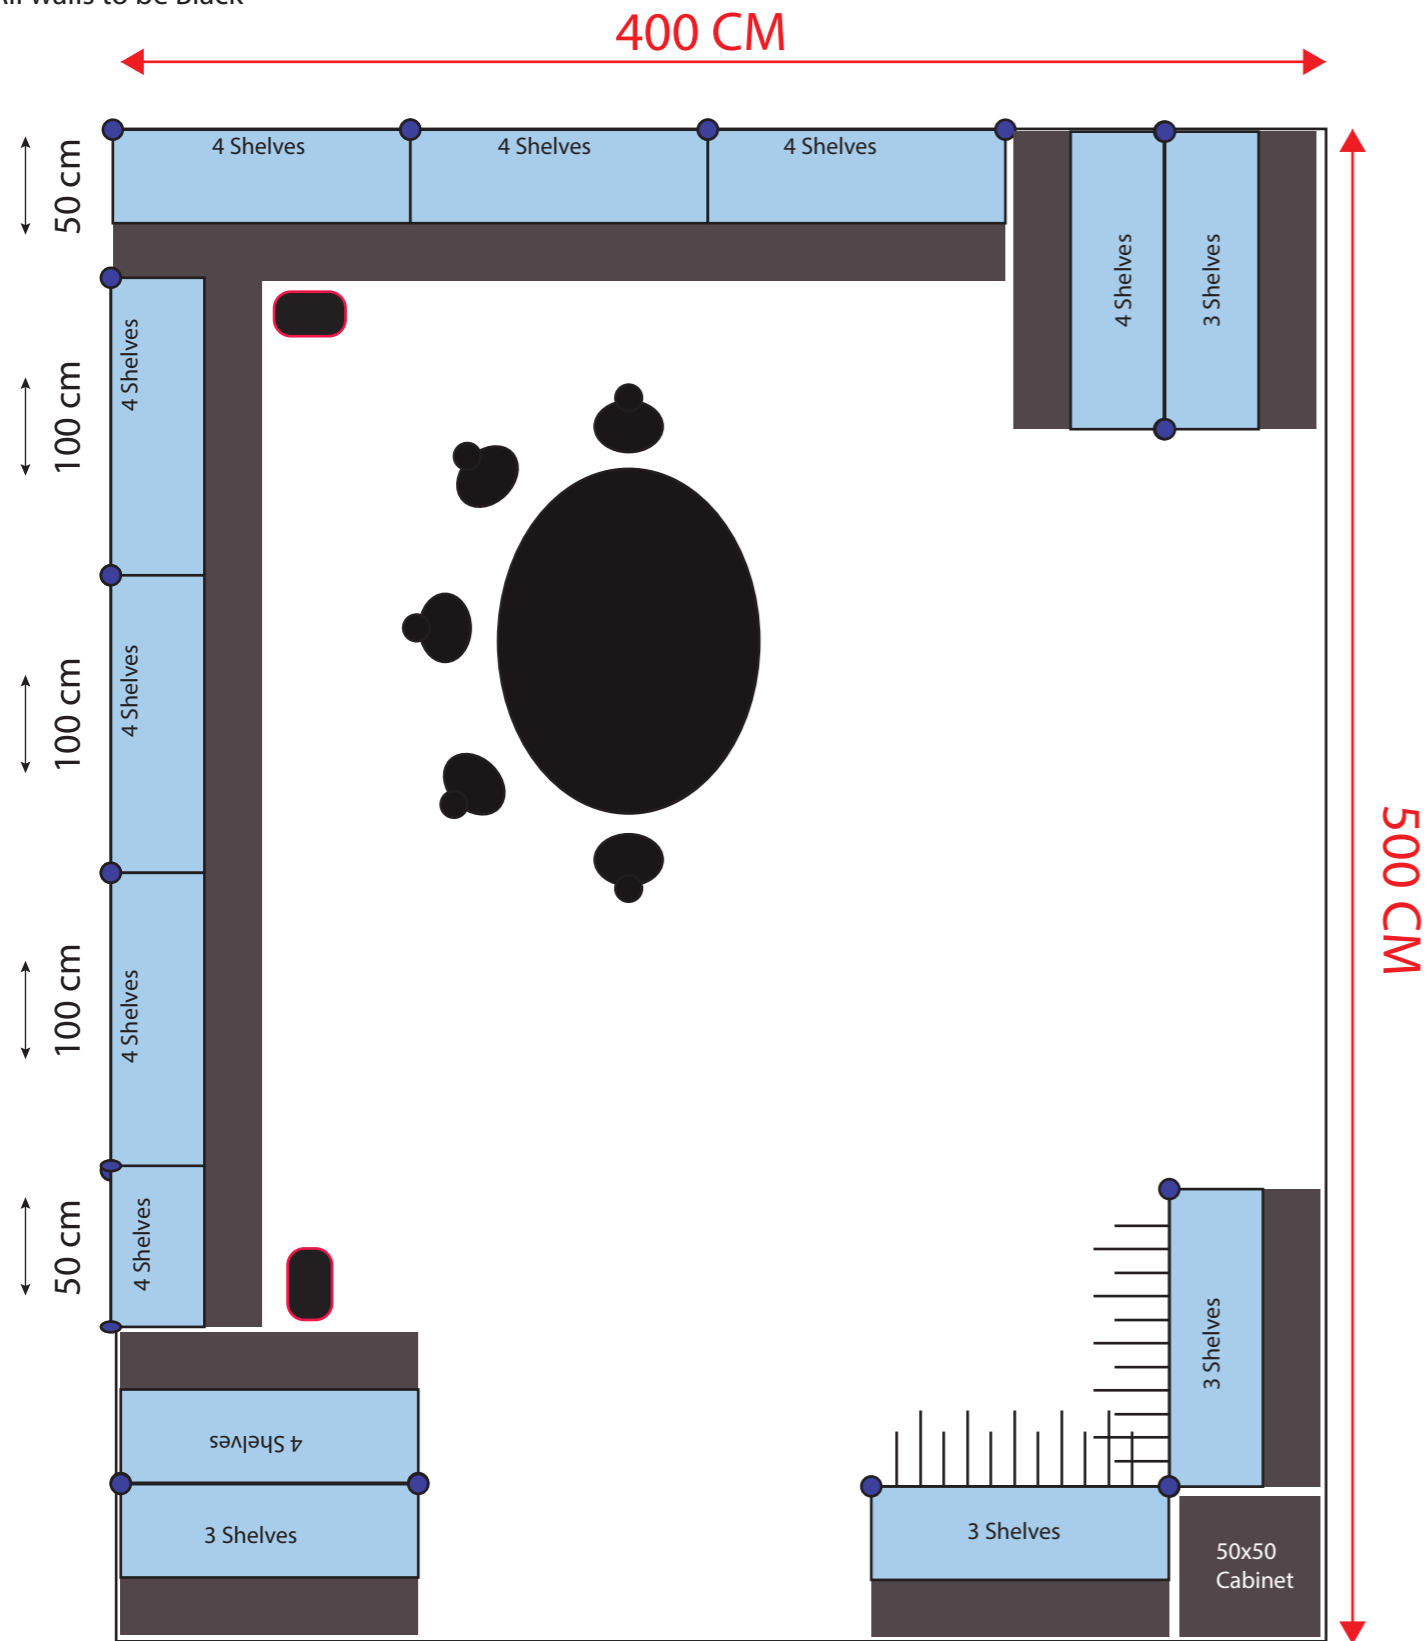

# TOP VIEW

Christmasworld. Hall 6.2.  
Booth E-44. 2side open 4x5 mtrs

All walls to be Black

-  Glass Shelves
-  Sliding Cabinets
-  Peg Board with Hooks
-  Electric Plug Points
-  Chairs
-  Table

## Required Furnitures:

- 1A. Glass Shelves : 100x30 cm : 32 Pcs
- 1B. Glass Shelves: 50x30 cm 4 Pcs
- 2A. Sliding Cabinets: 100x50 cm: 12 Pcs
- 2B. Sliding Cabinets: 50x50 CM: 2 Pcs
3. Lights: Sufficient (warm yellow) Centrally and on all wall panels
4. Peg Boards with Hooks: 2 Units (100x250 cm) Black
5. Center Table with Glass Top: 1 Unit
6. Chairs: 5 Units (Black)
7. Electrical plug : 2 Unit
8. Facia board at both sides: Artwork will be supplied
9. Elcectric Water Kettle