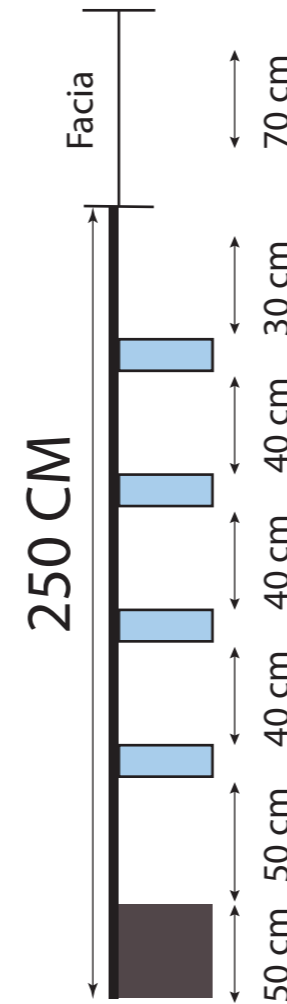

# TOP VIEW

Christmasworld. Hall 6.2.  
Booth E-44. 2side open 4x5 mtrs

All walls to be Black

-  Glass Shelves
-  Sliding Cabinets
-  Peg Board with Hooks
-  Electric Plug Points
-  Chairs
-  Table

## Required Furnitures:

- 1A. Glass Shelves : 100x30 cm : 32 Pcs
- 1B. Glass Shelves: 50x30 cm 4 Pcs
- 2A. Sliding Cabinets: 100x50 cm: 12 Pcs
- 2B. Sliding Cabinets: 50x50 CM: 2 Pcs
3. Lights: Sufficient (warm yellow) Centrally and on all wall panels
4. Peg Boards with Hooks: 2 Units (100x250 cm) Black
5. Center Table with Glass Top: 1 Unit
6. Chairs: 5 Units (Black)
7. Electrical plug : 2 Unit
8. Facia board at both sides: Artwork will be supplied
9. Elcectric Water Kettle