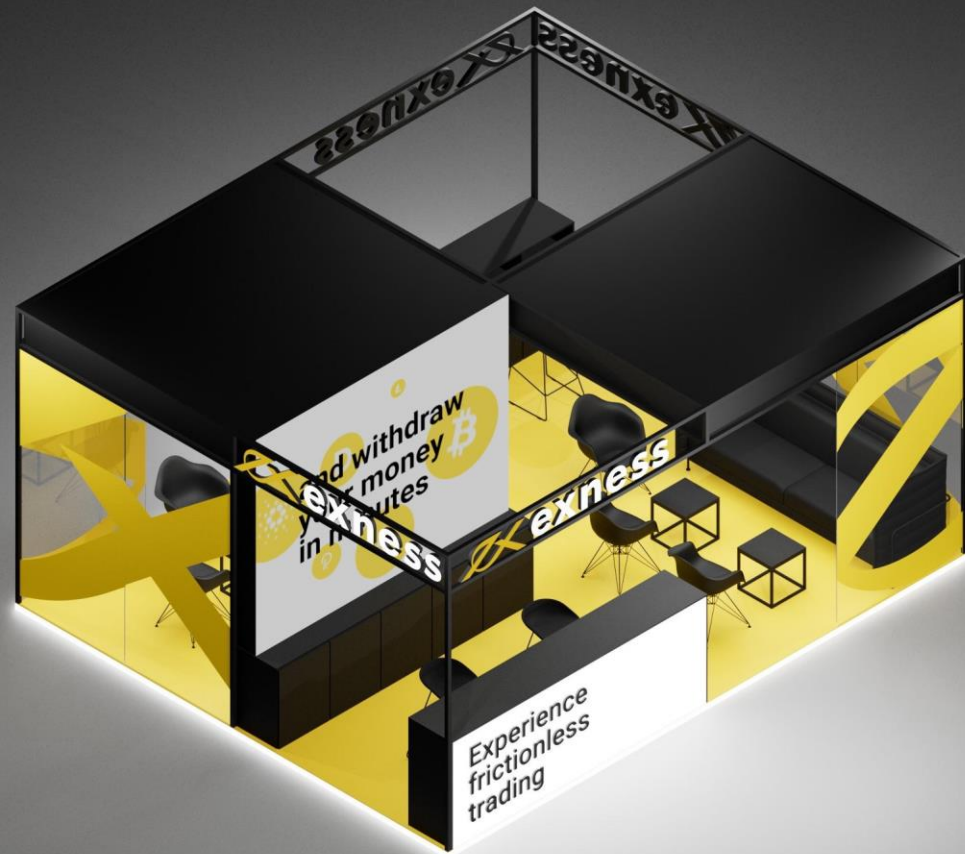

Exness Affiliates Booth
Design Concepts
Affiliate Grand Slam
2023

SMX Convention Center Manila,
20-21 July

Venue & Booth location

About the Venue

- **Address:** Seashell Lane, Mall of Asia Complex, Pasay City 1300, Philippines
- **2 full days of Expo:** 20-21 July
- **Time:** 09:00 - 18:00
- **Website:**
<https://www.smxconventioncenter.com/smx-manila/>

Exness booth

- > **Location:** 2nd floor of the exhibition hall
- > **Booth number:** P14
- > **Size:** 8 x 6 sq m / 48 m²
- > **Floor plan:** <https://affiliategrandslam.com/asia/>

Overview

Single Booth

Option 2

- 3D signage with backlight
- 2 Lightbox canopy
- Slim LED screen
- 2 corner glass walls with color elements
- Meeting area inside the booth with furniture
- Counter with front light and 3d-cut logo/slogan and storage
- Platform h10 cm with step lighting