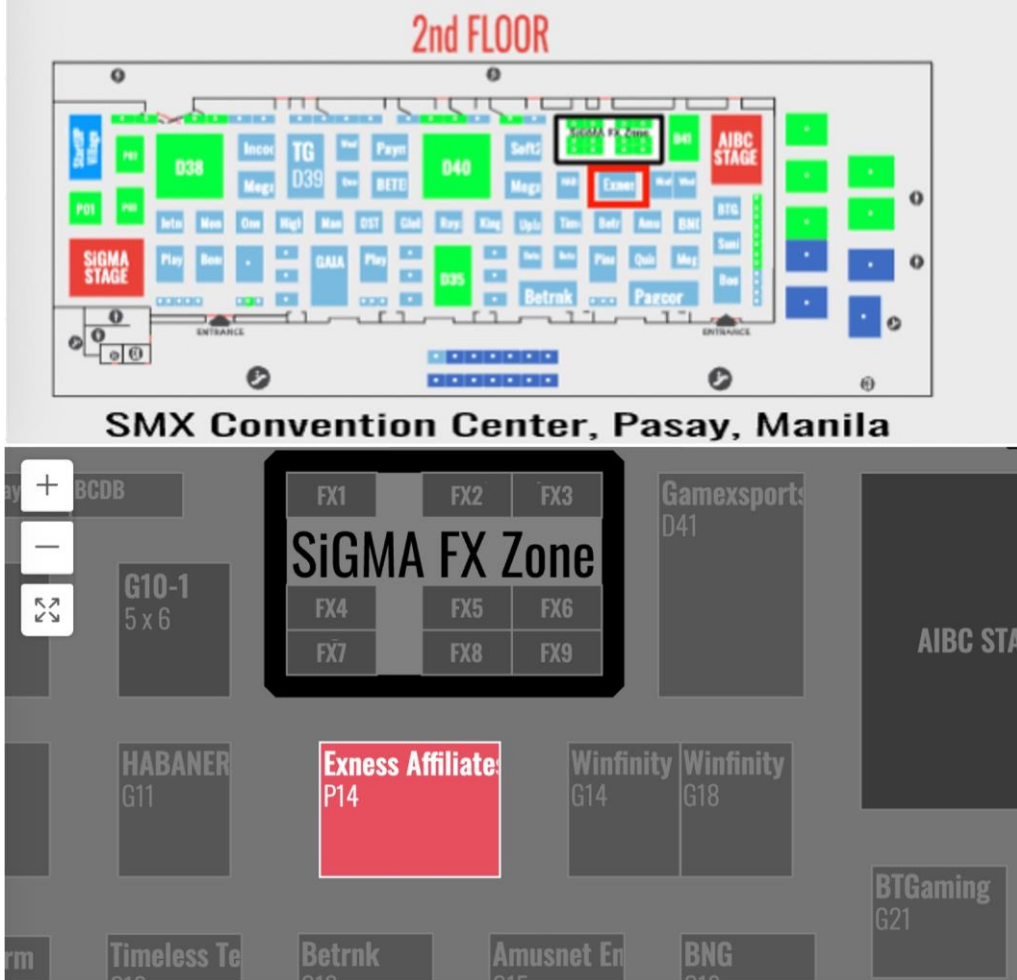

Exness Affiliates Booth
Design Concepts
Affiliate Grand Slam
2023

SMX Convention Center Manila,
20-21 July

Venue & Booth location

About the Venue

- **Address:** Seashell Lane, Mall of Asia Complex, Pasay City 1300, Philippines
- **2 full days of Expo:** 20-21 July
- **Time:** 09:00 - 18:00
- **Website:**
<https://www.smxconventioncenter.com/smx-manila/>

Exness booth

- > **Location:** 2nd floor of the exhibition hall
- > **Booth number:** P14
- > **Size:** 8 x 6 sq m / 48 m²
- > **Floor plan:** <https://affiliategrandslam.com/asia/>

Overview

Single Booth

Option 2

- 3D signage with backlight
- 2 Lightbox canopy
- Slim LED screen
- 2 corner glass walls with color elements
- Meeting area inside the booth with furniture
- Counter with front light and 3d-cut logo/slogan and storage
- Platform h10 cm with step lighting

Materials and colors

Basic elements

- Back wall painted in matte black
- Metal construction made of square tubes 4x4 cm painted in matte black
- LED screen with black MDF (or similar) beneath
- Black MDF (or similar) floor with step LED light white ~4000K