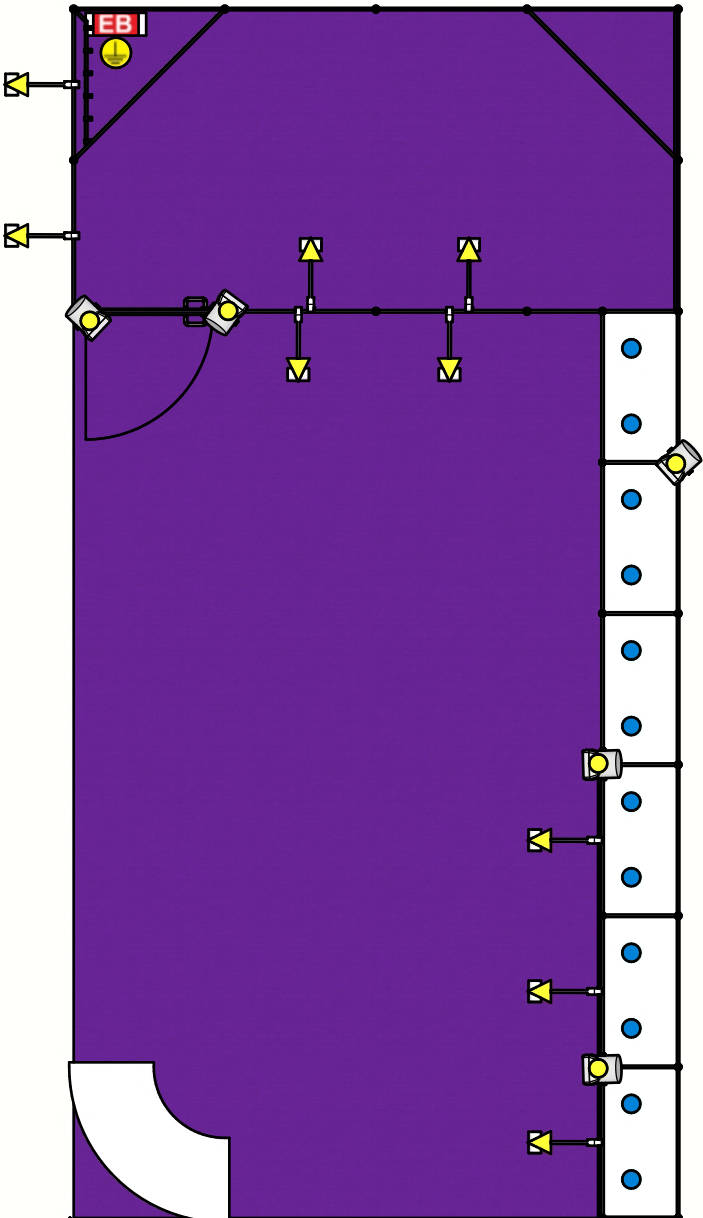

Electric Plan

Scale (1:50)

Legend

- **EB** - Electric Box
- **E** - Socket 220V
- - Halogen 150W
- - Halogen/Built in 150W
- ◐ - Halogen 150W
- ▲ - Arm light 150W
- - LED/Built in 5W fi 80mm
- - LED/Built in 15W 190mm
- - Pendant lamp 60W

Graphic Area: 17 m²

Booth Area: 32 m²

Dimension: 8m X 4m

Design revision
29.08.2018