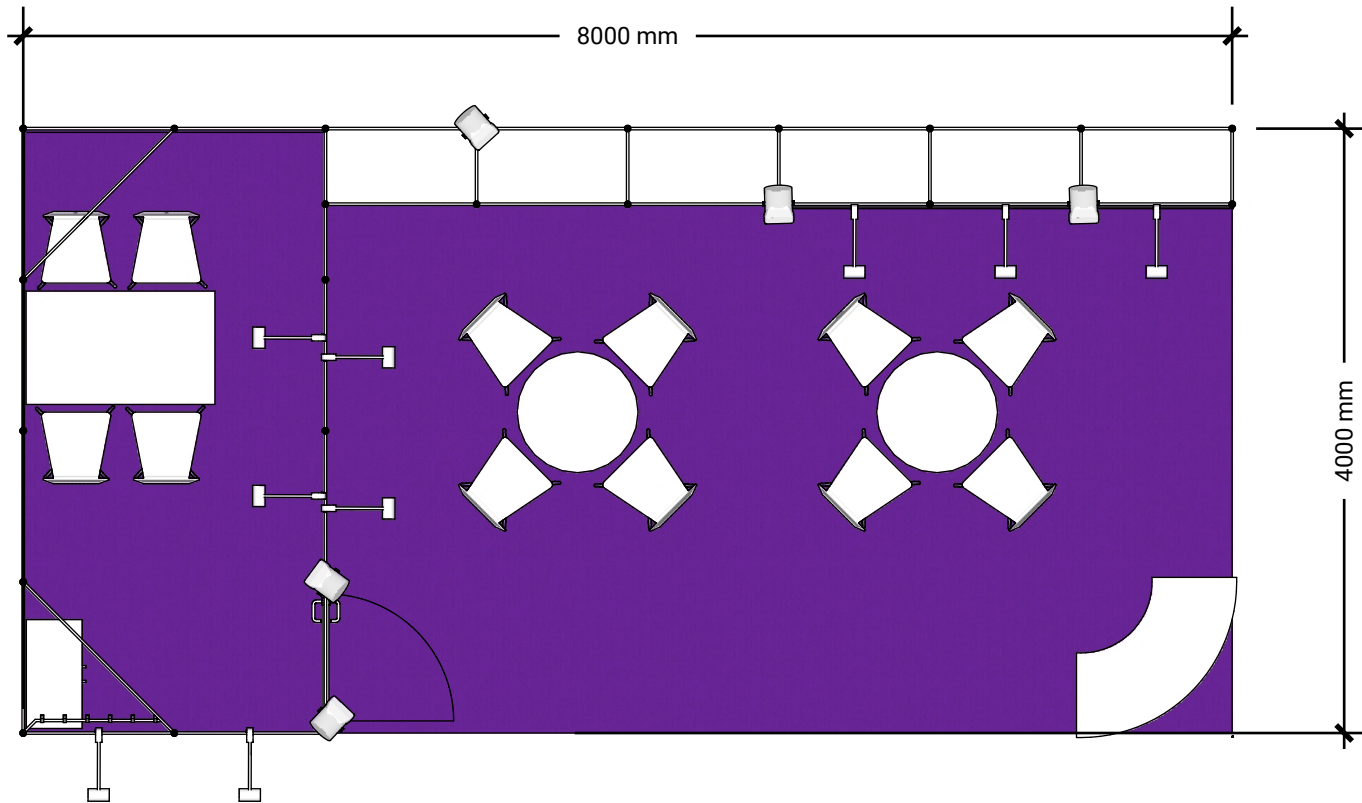

Company
Oewer Trade
Company location
Spain

Graphic Area: 17 m²

Booth Area: 32 m²

Dimension: 8m X 4m

Top view

Scale (1:50)

Graphic Area: 17 m²

Booth Area: 32 m²

Dimension: 8m X 4m

Design revision
29.08.2018

Page 8

Company
Oewer Trade
Company location
Spain

Fair name
IAW 2018
Fair location
Cologne

Front view

Scale (1:50)

Fair name
IAW 2018
Fair location
Cologne

Company
Oewer Trade
Company location
Spain

Graphic Area: 17 m²

Booth Area: 32 m²

Dimension: 8m X 4m

Design revision
29.08.2018

Page 9

Side view

Scale (1:50)

Graphic Area: 17 m²

Booth Area: 32 m²

Dimension: 8m X 4m

Design revision
29.08.2018

Page 10

Company
Oewer Trade
Company location
Spain

Fair name
IAW 2018
Fair location
Cologne

Electric Plan