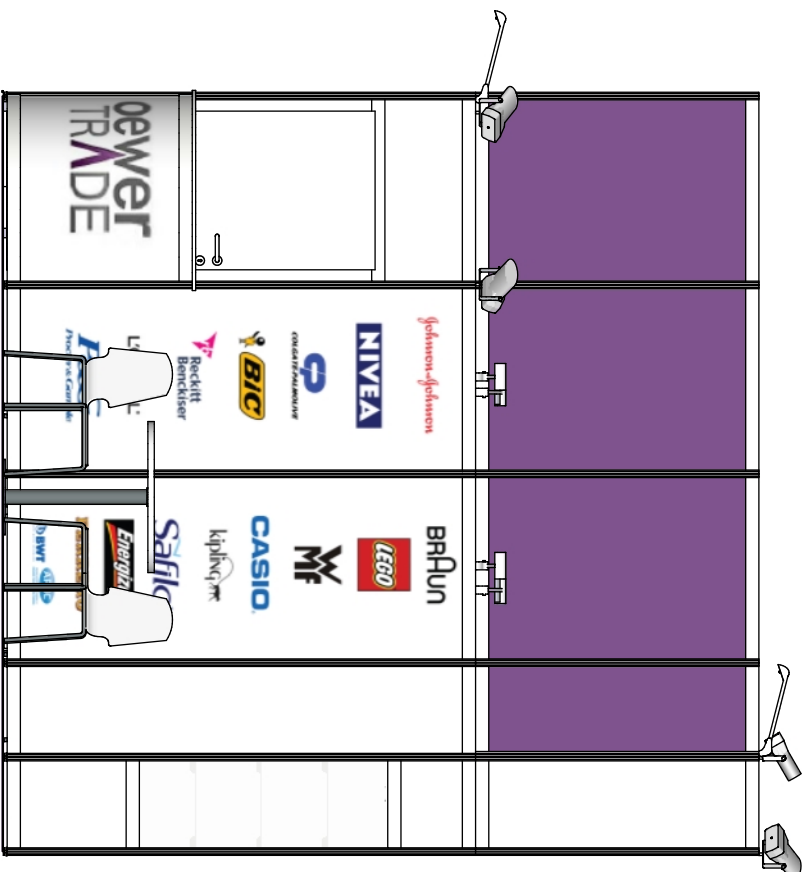

Company
Oewer Trade
Company location
Spain

Graphic Area: 17 m²

Booth Area: 32 m²

Dimension: 8m X 4m

Top view

Scale (1:50)

Graphic Area: 17 m²

Booth Area: 32 m²

Dimension: 8m X 4m

Design revision
29.08.2018

Page 8

Company
Oewer Trade
Company location
Spain

Fair name
IAW 2018
Fair location
Cologne

Front view

Scale (1:50)

Fair name
IAW 2018
Fair location
Cologne

Company
Oewer Trade
Company location
Spain

Graphic Area: 17 m²

Booth Area: 32 m²

Dimension: 8m X 4m

Design revision
29.08.2018

Page 9

Side view

Scale (1:50)

Graphic Area: 17 m²

Booth Area: 32 m²

Dimension: 8m X 4m

Design revision
29.08.2018

Page 10

Company
Oewer Trade
Company location
Spain

Fair name
IAW 2018
Fair location
Cologne

Electric Plan