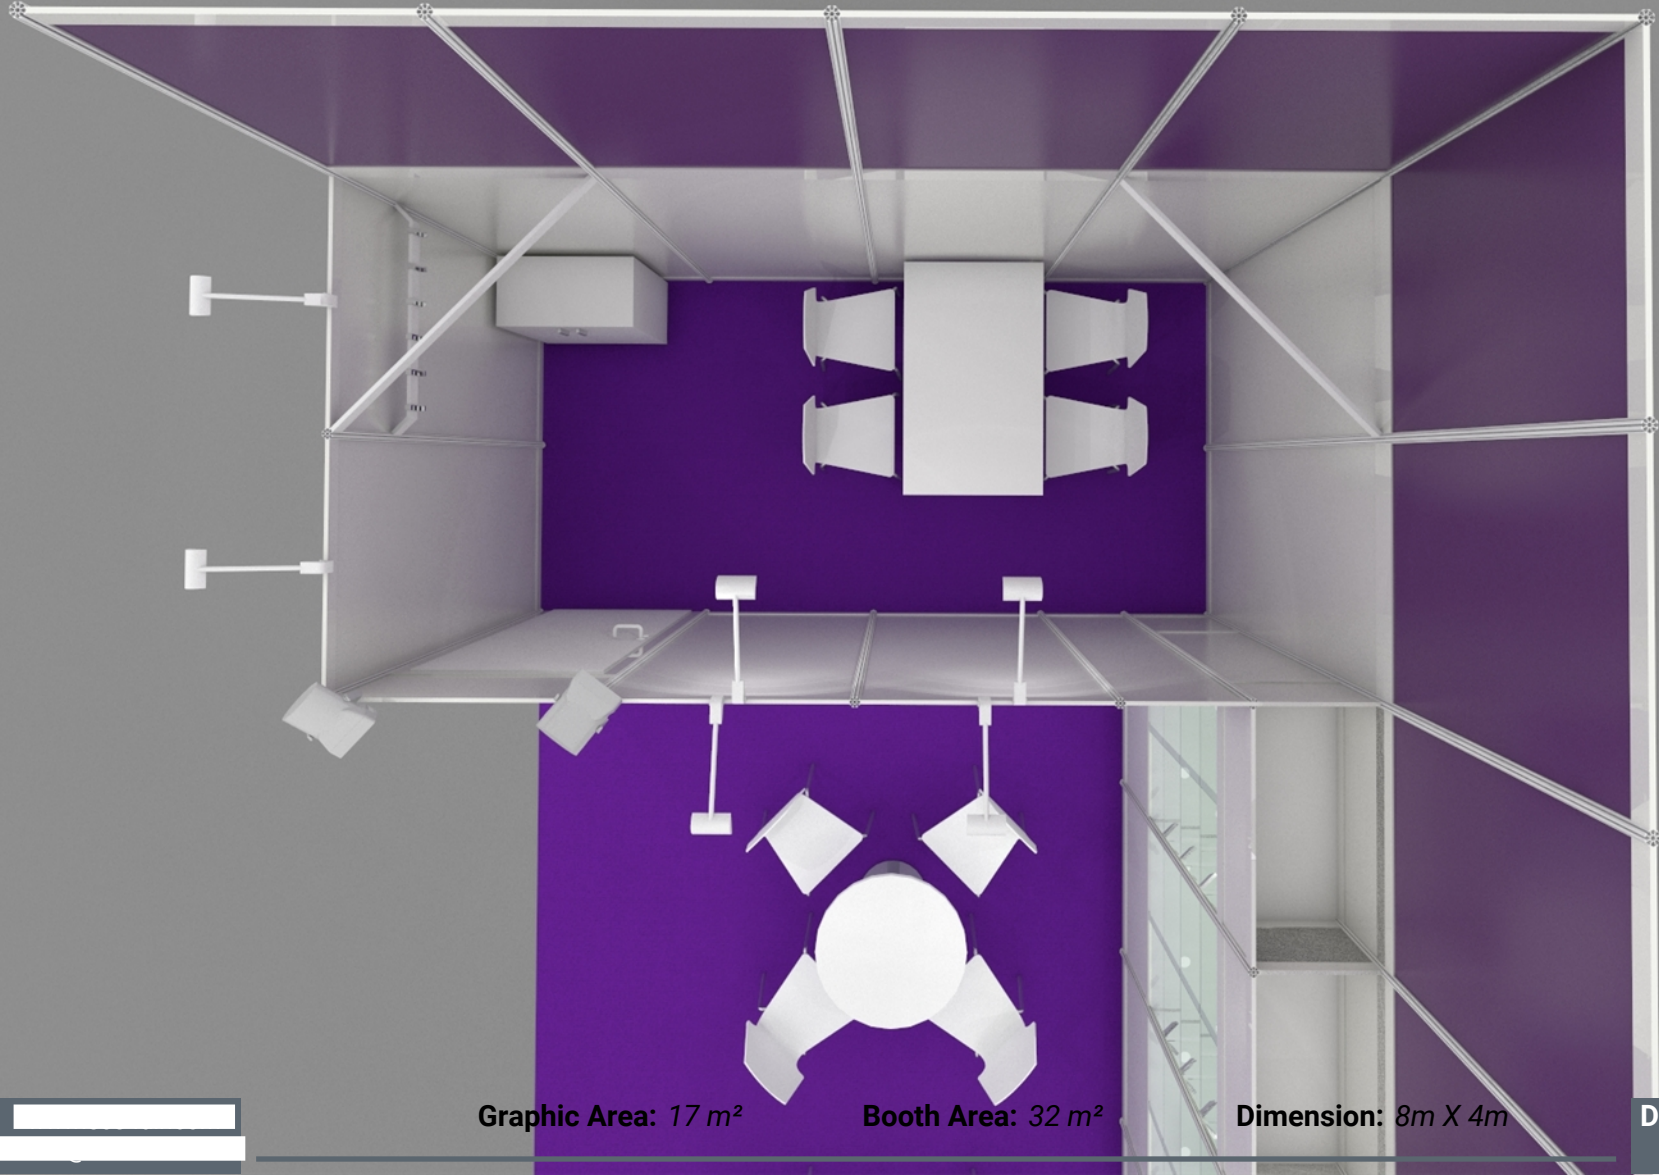

Booth Area: 32 m²

Dimension: 8m X 4m

Design revision
29.08.2018

Fair name
IAW 2018
Fair location
Cologne

Company
Oewer Trade
Company location
Spain

Graphic Area: 17 m²

Booth Area: 32 m²

Dimension: 8m X 4m

Design revision
29.08.2018

Company
Oewer Trade
Company location
Spain

Fair name
IAW 2018
Fair location
Cologne

Graphic Area: 17 m²

Booth Area: 32 m²

Dimension: 8m X 4m

Design revision
29.08.2018

Fair name
IAW 2018
Fair location
Cologne

Company
Oewer Trade
Company location
Spain

Graphic Area: 17 m²

Booth Area: 32 m²

Dimension: 8m X 4m

Top view

Scale (1:50)

Graphic Area: 17 m²

Booth Area: 32 m²

Company
Oewer Trade
Company location
Spain

Graphic Area: 17 m²

Booth Area: 32 m²

Dimension: 8m X 4m

Design revision
29.08.2018

Page 9

Side view

Scale (1:50)