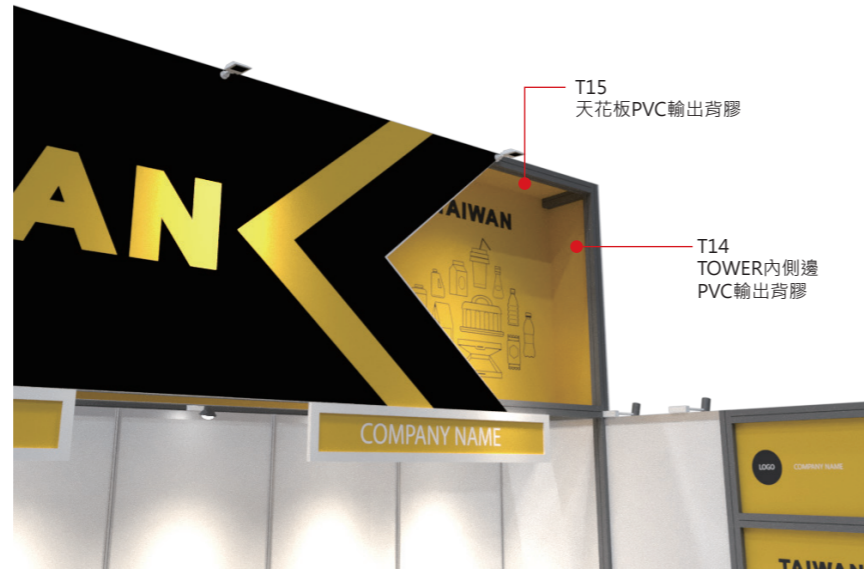

TOWER GRAPHIC

T14 TOWER GRAPHIC 14
PVC STICKER 貼於背板
T14, 50 X 170CM/H X 4

T15 TOWER GRAPHIC 15
PVC STICKER 貼於背板
T15, 300 X 50CM X 14

T16 TOWER GRAPHIC 16
PVC STICKER 背襯珍珠板
T16, 600 X 20CM X 2

GRAPHIC

G1 GRAPHIC 1, FOR 可鎖櫃
G1, 100 X 80CM/H X 40