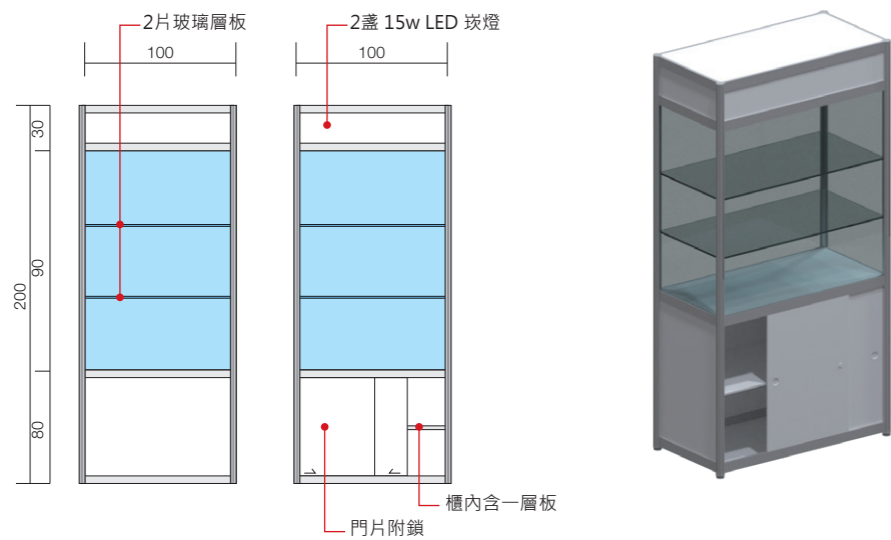

1 SECTION
1/120
1/100CM

2 SECTION
1/120
1/100CM

3 SECTION
1/120
1/100CM

4 SECTION
1/120
1/100CM

DETAIL

貿協攤位細部圖

@80,120CM

TOWER GRAPHIC 02
PVC背襯珍珠板
T2, 450X170CM/H

GRAPHIC 05
PVC背襯珍珠板
G5, 300X130CM/H

TOWER GRAPHIC 01
PVC背膠固定於板上
T1, 300X170CM/H

GRAPHIC 04
公司招牌燈箱片
G4, 180X30CM/H

GRAPHIC 06
PVC背襯珍珠板
G6, 300X150CM/H

DETAIL

高玻櫃

DETAIL3

公司招牌間隔板

DETAIL 2

貿協服務台

DETAIL 3 系統燈柱

TOWER GRAPHIC

- T1** TOWER GRAPHIC 1
PVC STICKER 貼於背板
T1, 300 X 150CM/H X 2
- T2** TOWER GRAPHIC 2
PVC STICKER 背襯珍珠板
T2, 450 X 130CM/H X 2
- T3** TOWER GRAPHIC 3
PVC STICKER 背襯珍珠板
T3, 200 X 150CM/H X 4
- T4** TOWER GRAPHIC 4
PVC STICKER 背襯珍珠板
T4, 400 X 130CM/H X 5
- T5** TOWER GRAPHIC 5
PVC STICKER 背襯珍珠板
T5, 300 X 150CM/H X 2
- T6** TOWER GRAPHIC 6
PVC STICKER 背襯珍珠板
T6, 100 X 150CM/H X 4
- T7** TOWER GRAPHIC 7
PVC STICKER 背襯珍珠板
T7, 100 X 150CM/H
- T8** TOWER GRAPHIC 8
PVC STICKER 背襯珍珠板
T8, 200 X 150CM/H
- T9** TOWER GRAPHIC 9
PVC STICKER 背襯珍珠板
T9, 100 X 150CM/H
- T10** TOWER GRAPHIC 10
PVC STICKER 背襯珍珠板
T10, 300 X 150CM/H
- T11** TOWER GRAPHIC 11
PVC STICKER 背襯珍珠板
T11, 200 X 150CM/H
- T12** TOWER GRAPHIC 12
PVC STICKER 背襯珍珠板
T12, 750 X 170CM/H X 2
- T13** TOWER GRAPHIC 13
PVC STICKER 貼於背板
T13, 1000 X 170CM/H X 2