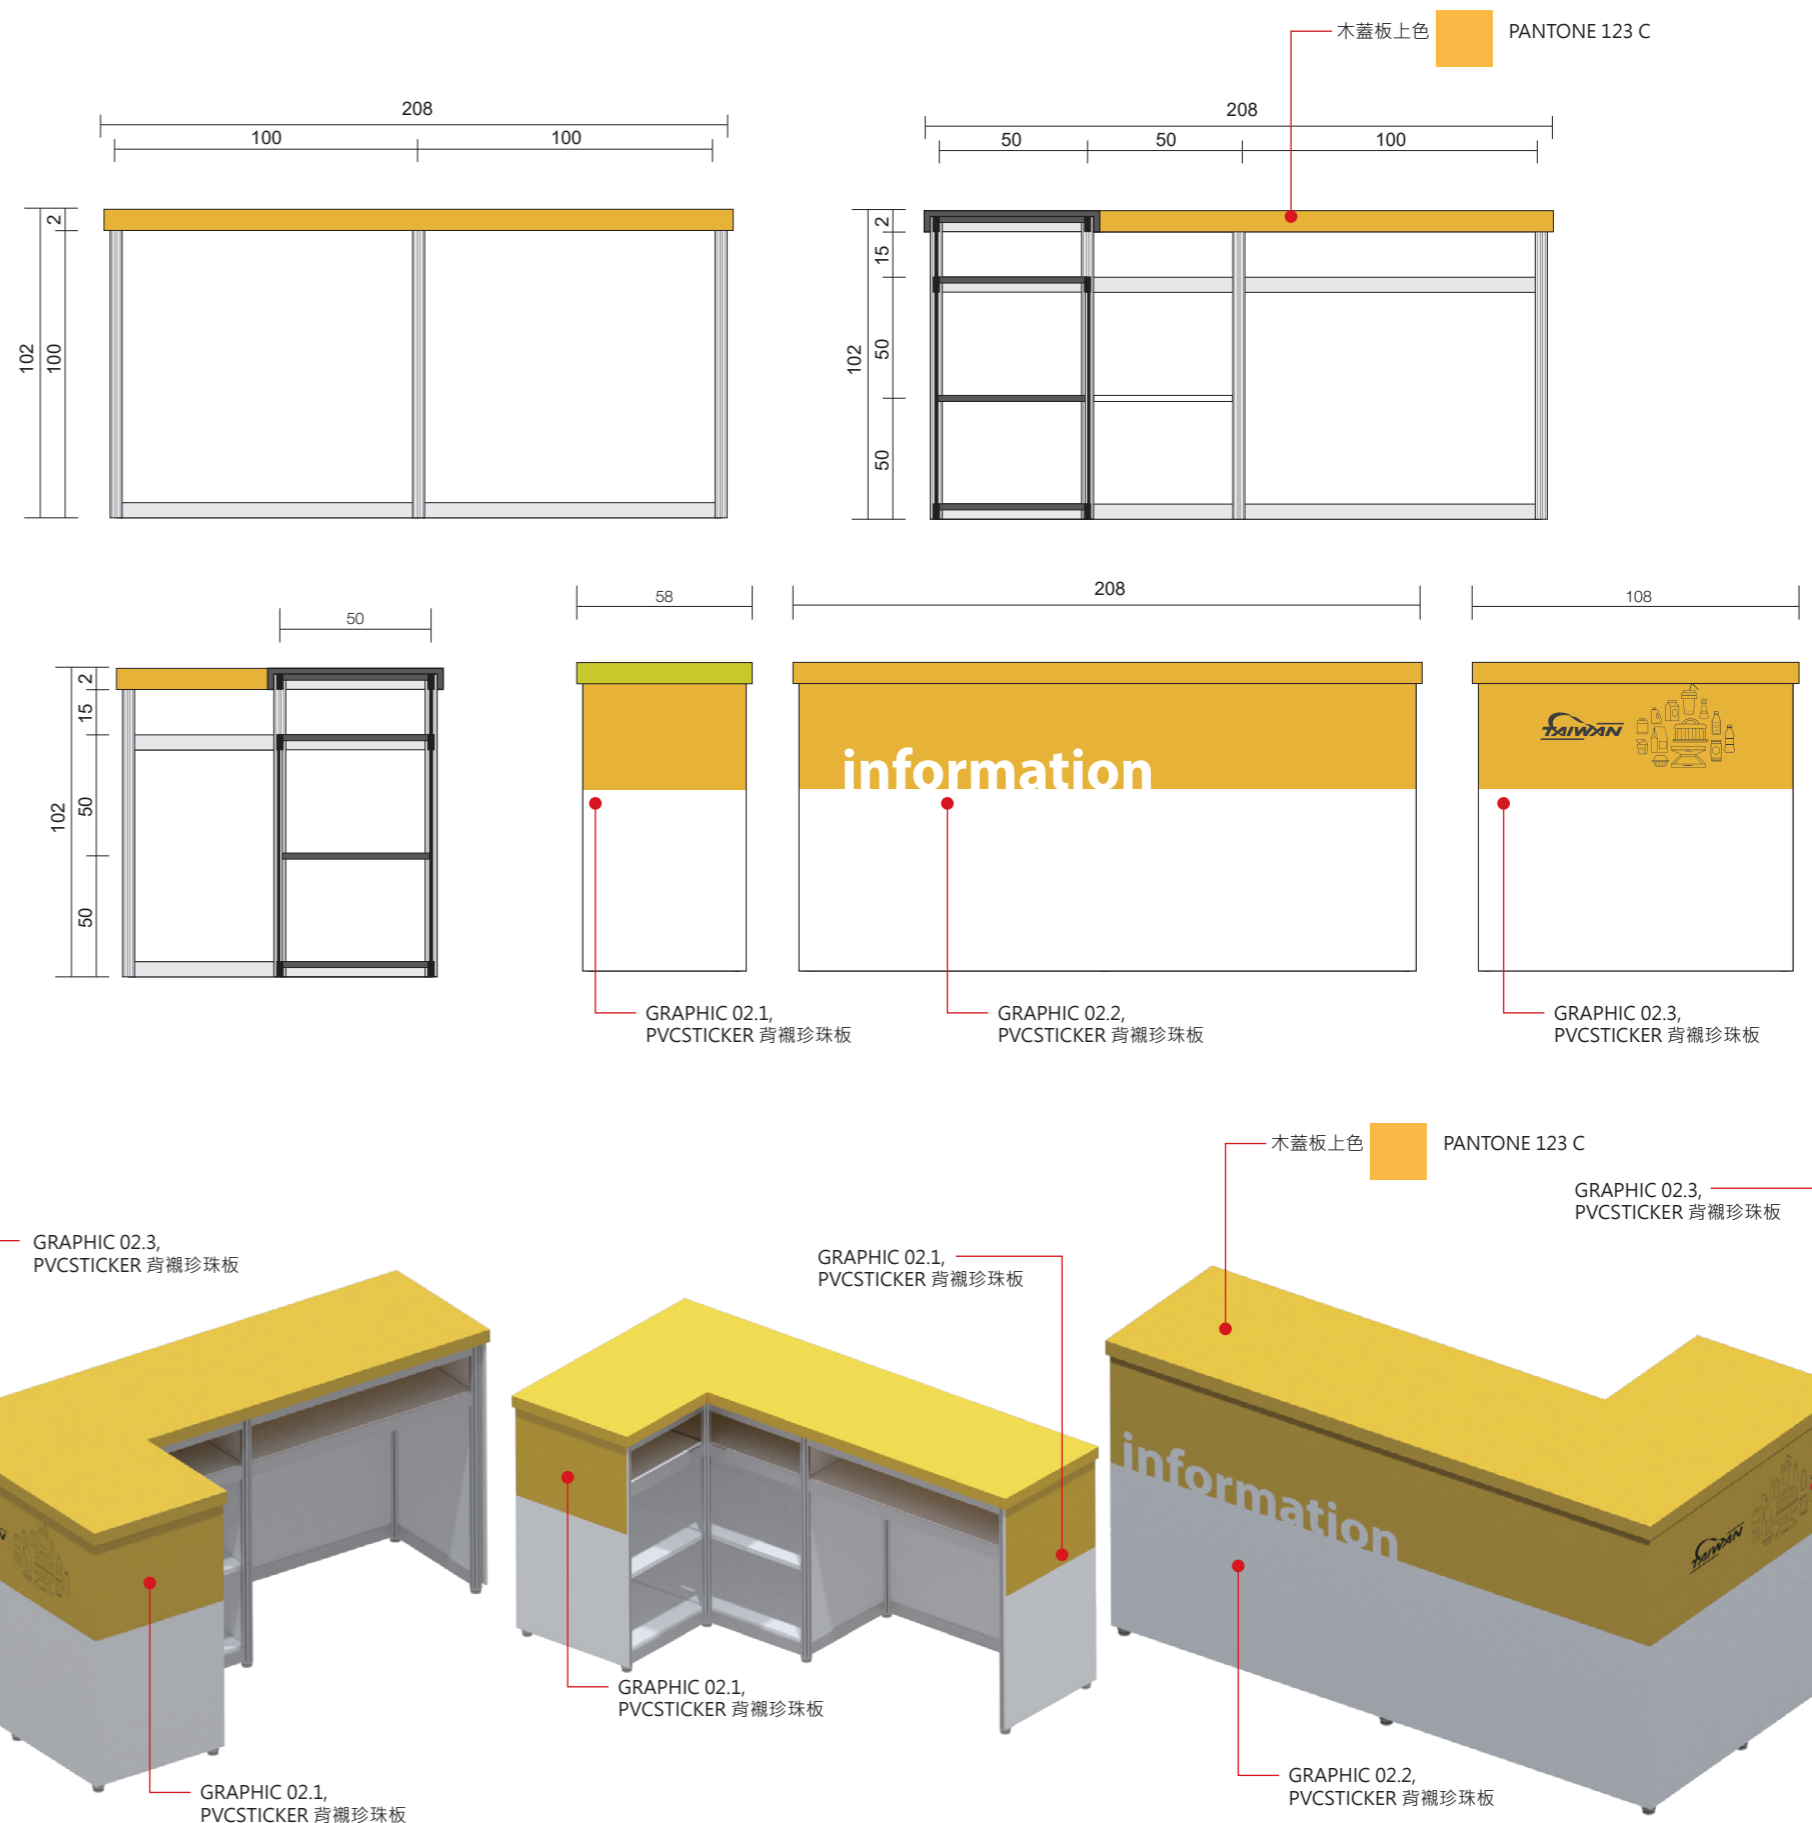

1 SECTION
1/120
1/100CM

2 SECTION
1/120
1/100CM

3 SECTION
1/120
1/100CM

4 SECTION
1/120
1/100CM

DETAIL

貿協攤位細部圖

@80,120CM

TOWER GRAPHIC 02
PVC背襯珍珠板
T2, 450X170CM/H

GRAPHIC 05
PVC背襯珍珠板
G5, 300X130CM/H

TOWER GRAPHIC 01
PVC背膠固定於板上
T1, 300X170CM/H

GRAPHIC 04
公司招牌燈箱片
G4, 180X30CM/H

GRAPHIC 06
PVC背襯珍珠板
G6, 300X150CM/H

DETAIL

高玻櫃

DETAIL3

公司招牌間隔板

DETAIL 2

貿協服務台

DETAIL 3 系統燈柱

TOWER GRAPHIC

- T1** TOWER GRAPHIC 1
PVC STICKER 貼於背板
T1, 300 X 150CM/H X 2
- T2** TOWER GRAPHIC 2
PVC STICKER 背襯珍珠板
T2, 450 X 130CM/H X 2
- T3** TOWER GRAPHIC 3
PVC STICKER 背襯珍珠板
T3, 200 X 150CM/H X 4
- T4** TOWER GRAPHIC 4
PVC STICKER 背襯珍珠板
T4, 400 X 130CM/H X 5
- T5** TOWER GRAPHIC 5
PVC STICKER 背襯珍珠板
T5, 300 X 150CM/H X 2
- T6** TOWER GRAPHIC 6
PVC STICKER 背襯珍珠板
T6, 100 X 150CM/H X 4
- T7** TOWER GRAPHIC 7
PVC STICKER 背襯珍珠板
T7, 100 X 150CM/H
- T8** TOWER GRAPHIC 8
PVC STICKER 背襯珍珠板
T8, 200 X 150CM/H
- T9** TOWER GRAPHIC 9
PVC STICKER 背襯珍珠板
T9, 100 X 150CM/H
- T10** TOWER GRAPHIC 10
PVC STICKER 背襯珍珠板
T10, 300 X 150CM/H
- T11** TOWER GRAPHIC 11
PVC STICKER 背襯珍珠板
T11, 200 X 150CM/H
- T12** TOWER GRAPHIC 12
PVC STICKER 背襯珍珠板
T12, 750 X 170CM/H X 2
- T13** TOWER GRAPHIC 13
PVC STICKER 貼於背板
T13, 1000 X 170CM/H X 2

TOWER GRAPHIC

T14 TOWER GRAPHIC 14
PVC STICKER 貼於背板
T14, 50 X 170CM/H X 4

T15 TOWER GRAPHIC 15
PVC STICKER 貼於背板
T15, 300 X 50CM X 14

T16 TOWER GRAPHIC 16
PVC STICKER 背襯珍珠板
T16, 600 X 20CM X 2

GRAPHIC

G1 GRAPHIC 1, FOR 可鎖櫃
G1, 100 X 80CM/H X 40