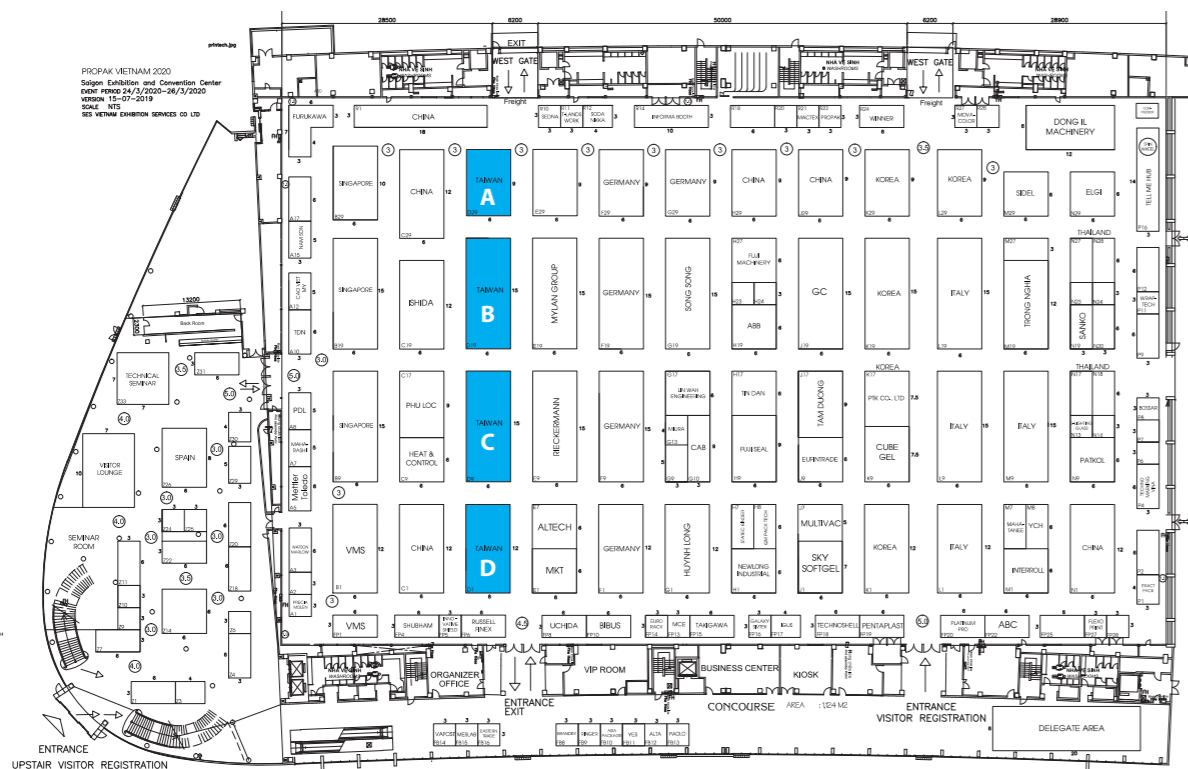

3D圖片僅供模擬參考

3D圖片僅供模擬參考

3D圖片僅供模擬參考

TOWER GRAPHIC 03
PVC背襯珍珠板
T3, 200X170CM/H

TOWER GRAPHIC 12
PVC背襯珍珠板
T12, 750X170CM/H

TOWER GRAPHIC 13
PVC背襯珍珠板
T13, 1000X170CM/H

TOWER GRAPHIC 03
PVC背襯珍珠板
T3, 200X170CM/H

TOWER GRAPHIC 12
PVC背襯珍珠板
T12, 750X170CM/H

TOWER GRAPHIC 13
PVC背襯珍珠板
T13, 1000X170CM/H

TOWER GRAPHIC 03
PVC背襯珍珠板
T3, 200X170CM/H

TOWER GRAPHIC 12
PVC背襯珍珠板
T12, 750X170CM/H

TOWER GRAPHIC 13
PVC背襯珍珠板
T13, 1000X170CM/H

3D圖片僅供模擬參考

PROPAK Vietnam 2020

[AREA A]

【AREA A】

【AREA B】

SYMBLE	DESCRIPTION
	8CM MAXIMA柱, 0~420 CM
	8CM MAXIMA柱, 0~250 CM
	系統隔間板, 100X250 CM/H
	系統可鎖櫃, 100X50X80 CM/H
	公司招牌間格板, 100X8X250 CM/H MAXIMA LIGHT SYSTEM 8CM
	TAITRA 服務台, 210X110X105 CM/H SEE DETAIL-1
	洽談桌椅組
	吧台椅
	可鎖門
	斜層板, 100X30CM
	冷熱飲水機
	無線網路設備
	展出機器