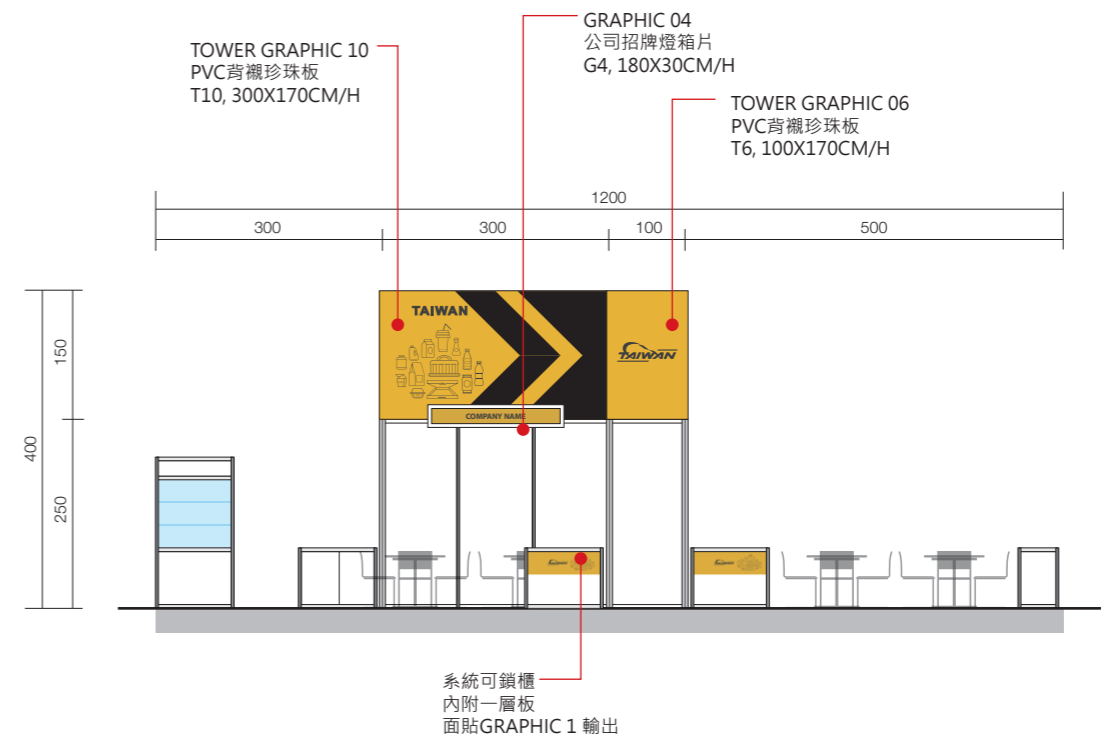

AREA A 600x600cm

1 ELEVATION
9 1/100CM

2 ELEVATION
9 1/100CM

3 ELEVATION
9 1/100CM

4 ELEVATION
9 1/100CM

AREA B 600x1500cm

1 SECTION
10 1/100CM

2 SECTION
10 1/100CM

3 SECTION
10 1/100CM

4 SECTION
10 1/100CM

AREA C 600x1500cm

1 ELEVATION
11 1/100CM

2 ELEVATION
11 1/100CM

3 ELEVATION
11 1/100CM

4 ELEVATION
11 1/100CM

AREA D 600x1200cm

1 SECTION
1/120
1/100CM

2 SECTION
1/120
1/100CM

3 SECTION
1/120
1/100CM

4 SECTION
1/120
1/100CM

DETAIL

貿協攤位細部圖

@80,120CM

TOWER GRAPHIC 02
PVC背襯珍珠板
T2, 450X170CM/H

GRAPHIC 05
PVC背襯珍珠板
G5, 300X130CM/H

TOWER GRAPHIC 01
PVC背膠固定於板上
T1, 300X170CM/H

GRAPHIC 04
公司招牌燈箱片
G4, 180X30CM/H

GRAPHIC 06
PVC背襯珍珠板
G6, 300X150CM/H

DETAIL

高玻櫃

DETAIL3

公司招牌間隔板