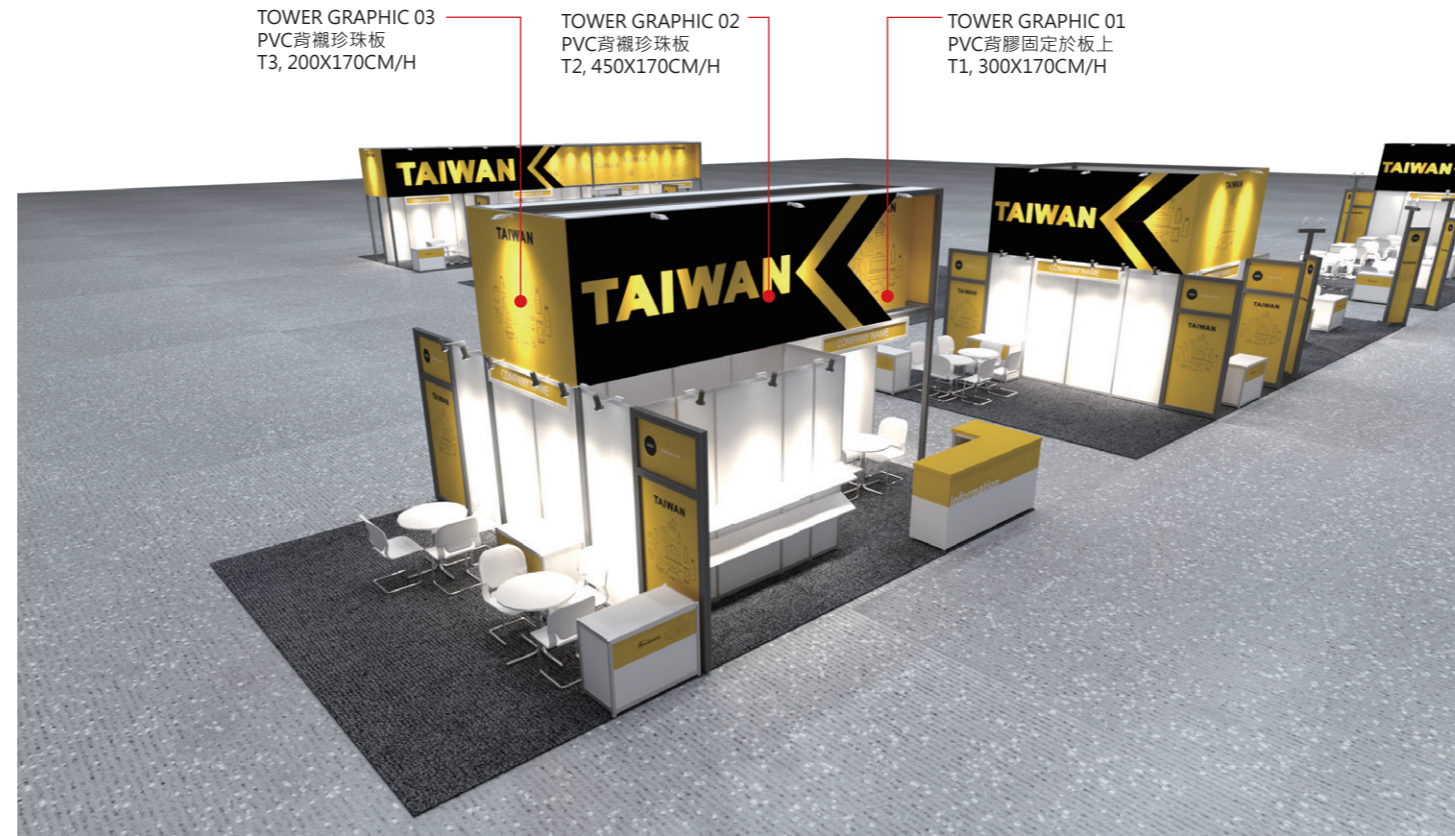

3D圖片僅供模擬參考

3D圖片僅供模擬參考

3D圖片僅供模擬參考

TOWER GRAPHIC 03
PVC背襯珍珠板
T3, 200X170CM/H

TOWER GRAPHIC 12
PVC背襯珍珠板
T12, 750X170CM/H

TOWER GRAPHIC 13
PVC背襯珍珠板
T13, 1000X170CM/H

TOWER GRAPHIC 03
PVC背襯珍珠板
T3, 200X170CM/H

TOWER GRAPHIC 12
PVC背襯珍珠板
T12, 750X170CM/H

TOWER GRAPHIC 13
PVC背襯珍珠板
T13, 1000X170CM/H

TOWER GRAPHIC 03
PVC背襯珍珠板
T3, 200X170CM/H

TOWER GRAPHIC 12
PVC背襯珍珠板
T12, 750X170CM/H

TOWER GRAPHIC 13
PVC背襯珍珠板
T13, 1000X170CM/H

3D圖片僅供模擬參考

PROPAK Vietnam 2020

[AREA A]

【AREA A】

【AREA B】

SYMBLE	DESCRIPTION
	8CM MAXIMA柱, 0~420 CM
	8CM MAXIMA柱, 0~250 CM
	系統隔間板, 100X250 CM/H
	系統可鎖櫃, 100X50X80 CM/H
	公司招牌間格板, 100X8X250 CM/H MAXIMA LIGHT SYSTEM 8CM
	TAITRA 服務台, 210X110X105 CM/H SEE DETAIL-1
	洽談桌椅組
	吧台椅
	可鎖門
	斜層板, 100X30CM
	冷熱飲水機
	無線網路設備
	展出機器