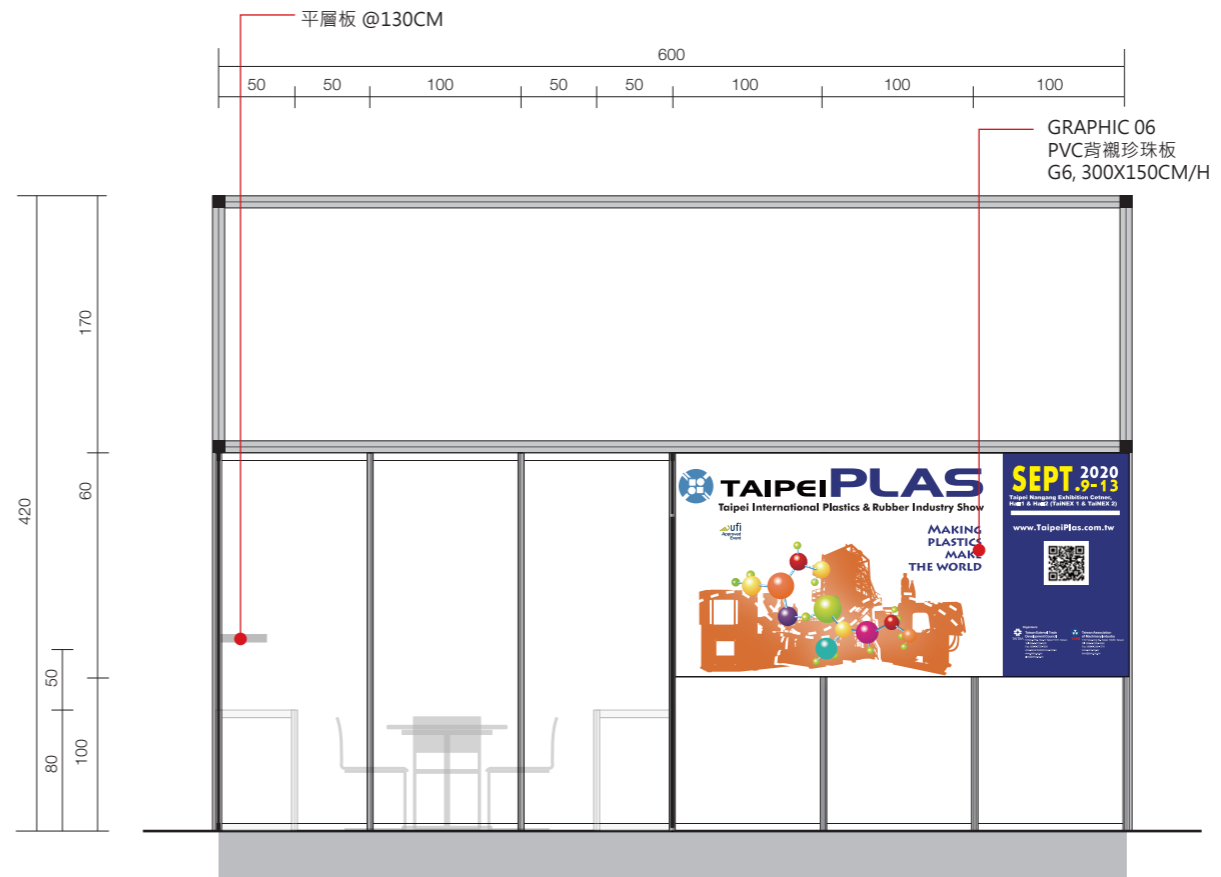

1 SECTION
1/120
1/100CM

2 SECTION
1/120
1/100CM

3 SECTION
1/120
1/100CM

4 SECTION
1/120
1/100CM

DETAIL

貿協攤位細部圖

@80,120CM

TOWER GRAPHIC 02
PVC背襯珍珠板
T2, 450X170CM/H

GRAPHIC 05
PVC背襯珍珠板
G5, 300X130CM/H

TOWER GRAPHIC 01
PVC背膠固定於板上
T1, 300X170CM/H

GRAPHIC 04
公司招牌燈箱片
G4, 180X30CM/H

GRAPHIC 06
PVC背襯珍珠板
G6, 300X150CM/H

DETAIL

高玻櫃

DETAIL3

公司招牌間隔板

DETAIL 2

貿協服務台

DETAIL 3 系統燈柱

TOWER GRAPHIC

- T1** TOWER GRAPHIC 1
PVC STICKER 貼於背板
T1, 300 X 150CM/H X 2
- T2** TOWER GRAPHIC 2
PVC STICKER 背襯珍珠板
T2, 450 X 130CM/H X 2
- T3** TOWER GRAPHIC 3
PVC STICKER 背襯珍珠板
T3, 200 X 150CM/H X 4
- T4** TOWER GRAPHIC 4
PVC STICKER 背襯珍珠板
T4, 400 X 130CM/H X 5
- T5** TOWER GRAPHIC 5
PVC STICKER 背襯珍珠板
T5, 300 X 150CM/H X 2
- T6** TOWER GRAPHIC 6
PVC STICKER 背襯珍珠板
T6, 100 X 150CM/H X 4
- T7** TOWER GRAPHIC 7
PVC STICKER 背襯珍珠板
T7, 100 X 150CM/H
- T8** TOWER GRAPHIC 8
PVC STICKER 背襯珍珠板
T8, 200 X 150CM/H
- T9** TOWER GRAPHIC 9
PVC STICKER 背襯珍珠板
T9, 100 X 150CM/H
- T10** TOWER GRAPHIC 10
PVC STICKER 背襯珍珠板
T10, 300 X 150CM/H
- T11** TOWER GRAPHIC 11
PVC STICKER 背襯珍珠板
T11, 200 X 150CM/H
- T12** TOWER GRAPHIC 12
PVC STICKER 背襯珍珠板
T12, 750 X 170CM/H X 2
- T13** TOWER GRAPHIC 13
PVC STICKER 貼於背板
T13, 1000 X 170CM/H X 2