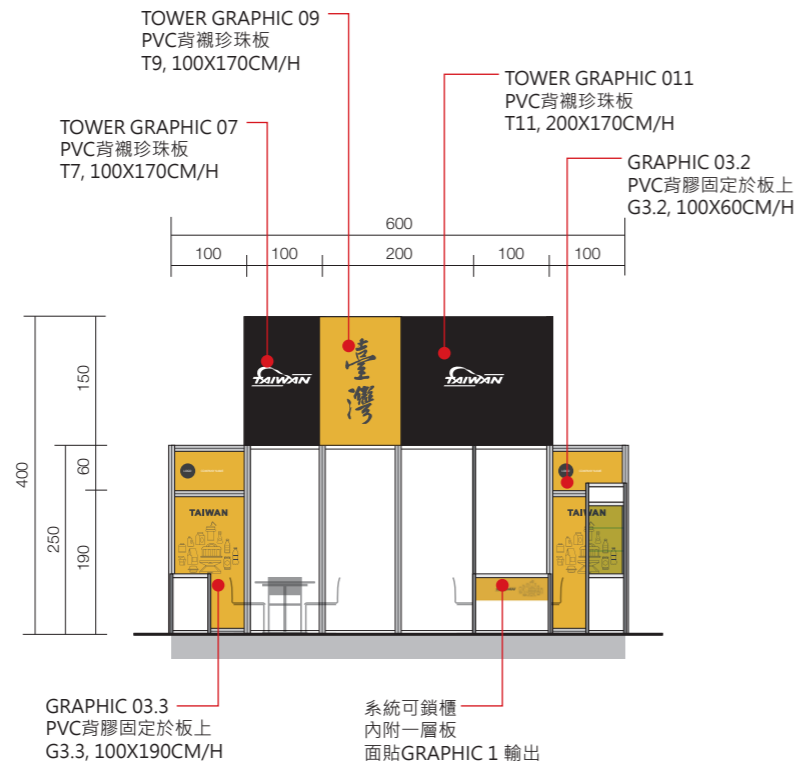

AREA A 600x600cm

1 ELEVATION
9 1/100CM

2 ELEVATION
9 1/100CM

3 ELEVATION
9 1/100CM

4 ELEVATION
9 1/100CM

AREA B 600x1500cm

1 SECTION
10 1/100CM

2 SECTION
10 1/100CM

3 SECTION
10 1/100CM

4 SECTION
10 1/100CM

AREA C 600x1500cm

1 ELEVATION
11 1/100CM

2 ELEVATION
11 1/100CM

3 ELEVATION
11 1/100CM

4 ELEVATION
11 1/100CM

AREA D 600x1200cm

1 SECTION
1/120
1/100CM

2 SECTION
1/120
1/100CM

3 SECTION
1/120
1/100CM

4 SECTION
1/120
1/100CM

DETAIL

貿協攤位細部圖

@80,120CM

TOWER GRAPHIC 02
PVC背襯珍珠板
T2, 450X170CM/H

GRAPHIC 05
PVC背襯珍珠板
G5, 300X130CM/H

TOWER GRAPHIC 01
PVC背膠固定於板上
T1, 300X170CM/H

GRAPHIC 04
公司招牌燈箱片
G4, 180X30CM/H

GRAPHIC 06
PVC背襯珍珠板
G6, 300X150CM/H

DETAIL

高玻櫃

DETAIL3

公司招牌間隔板