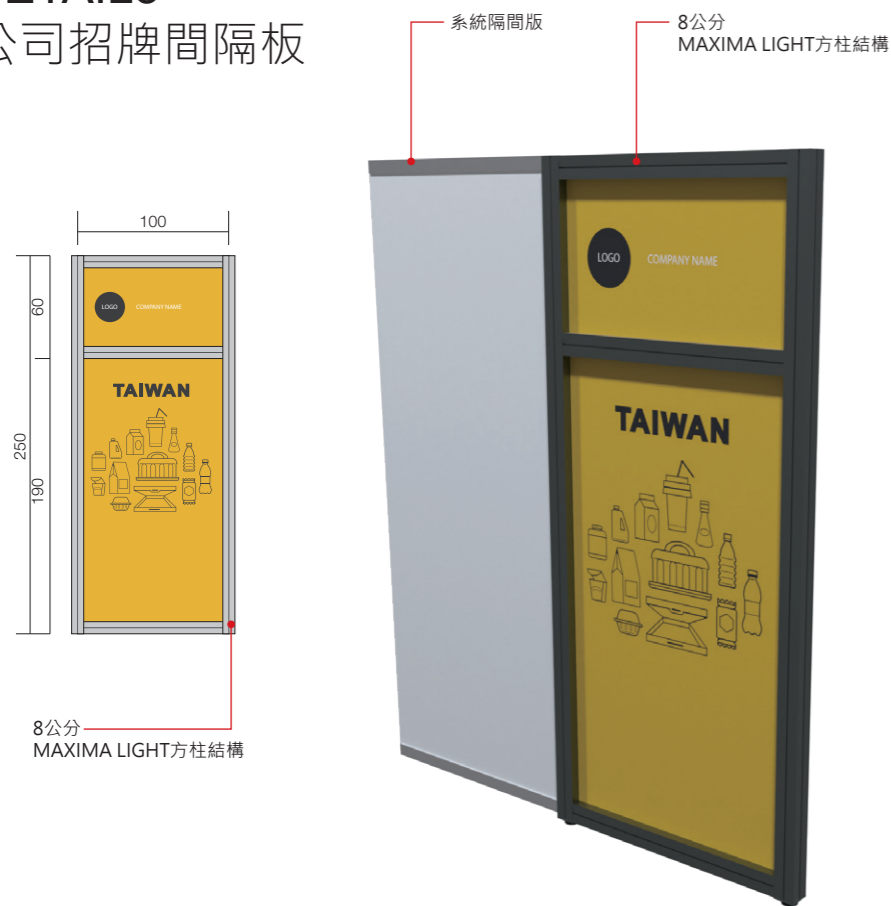

GRAPHIC 05
PVC背襯珍珠板
G5, 300X130CM/H

TOWER GRAPHIC 01
PVC背膠固定於板上
T1, 300X170CM/H

GRAPHIC 04
公司招牌燈箱片
G4, 180X30CM/H

GRAPHIC 06
PVC背襯珍珠板
G6, 300X150CM/H

DETAIL

高玻櫃

DETAIL3

公司招牌間隔板

DETAIL 2

貿協服務台

DETAIL 3 系統燈柱

TOWER GRAPHIC

- T1** TOWER GRAPHIC 1
PVC STICKER 貼於背板
T1, 300 X 150CM/H X 2
- T2** TOWER GRAPHIC 2
PVC STICKER 背襯珍珠板
T2, 450 X 130CM/H X 2
- T3** TOWER GRAPHIC 3
PVC STICKER 背襯珍珠板
T3, 200 X 150CM/H X 4
- T4** TOWER GRAPHIC 4
PVC STICKER 背襯珍珠板
T4, 400 X 130CM/H X 5
- T5** TOWER GRAPHIC 5
PVC STICKER 背襯珍珠板
T5, 300 X 150CM/H X 2
- T6** TOWER GRAPHIC 6
PVC STICKER 背襯珍珠板
T6, 100 X 150CM/H X 4
- T7** TOWER GRAPHIC 7
PVC STICKER 背襯珍珠板
T7, 100 X 150CM/H
- T8** TOWER GRAPHIC 8
PVC STICKER 背襯珍珠板
T8, 200 X 150CM/H
- T9** TOWER GRAPHIC 9
PVC STICKER 背襯珍珠板
T9, 100 X 150CM/H
- T10** TOWER GRAPHIC 10
PVC STICKER 背襯珍珠板
T10, 300 X 150CM/H
- T11** TOWER GRAPHIC 11
PVC STICKER 背襯珍珠板
T11, 200 X 150CM/H
- T12** TOWER GRAPHIC 12
PVC STICKER 背襯珍珠板
T12, 750 X 170CM/H X 2
- T13** TOWER GRAPHIC 13
PVC STICKER 貼於背板
T13, 1000 X 170CM/H X 2