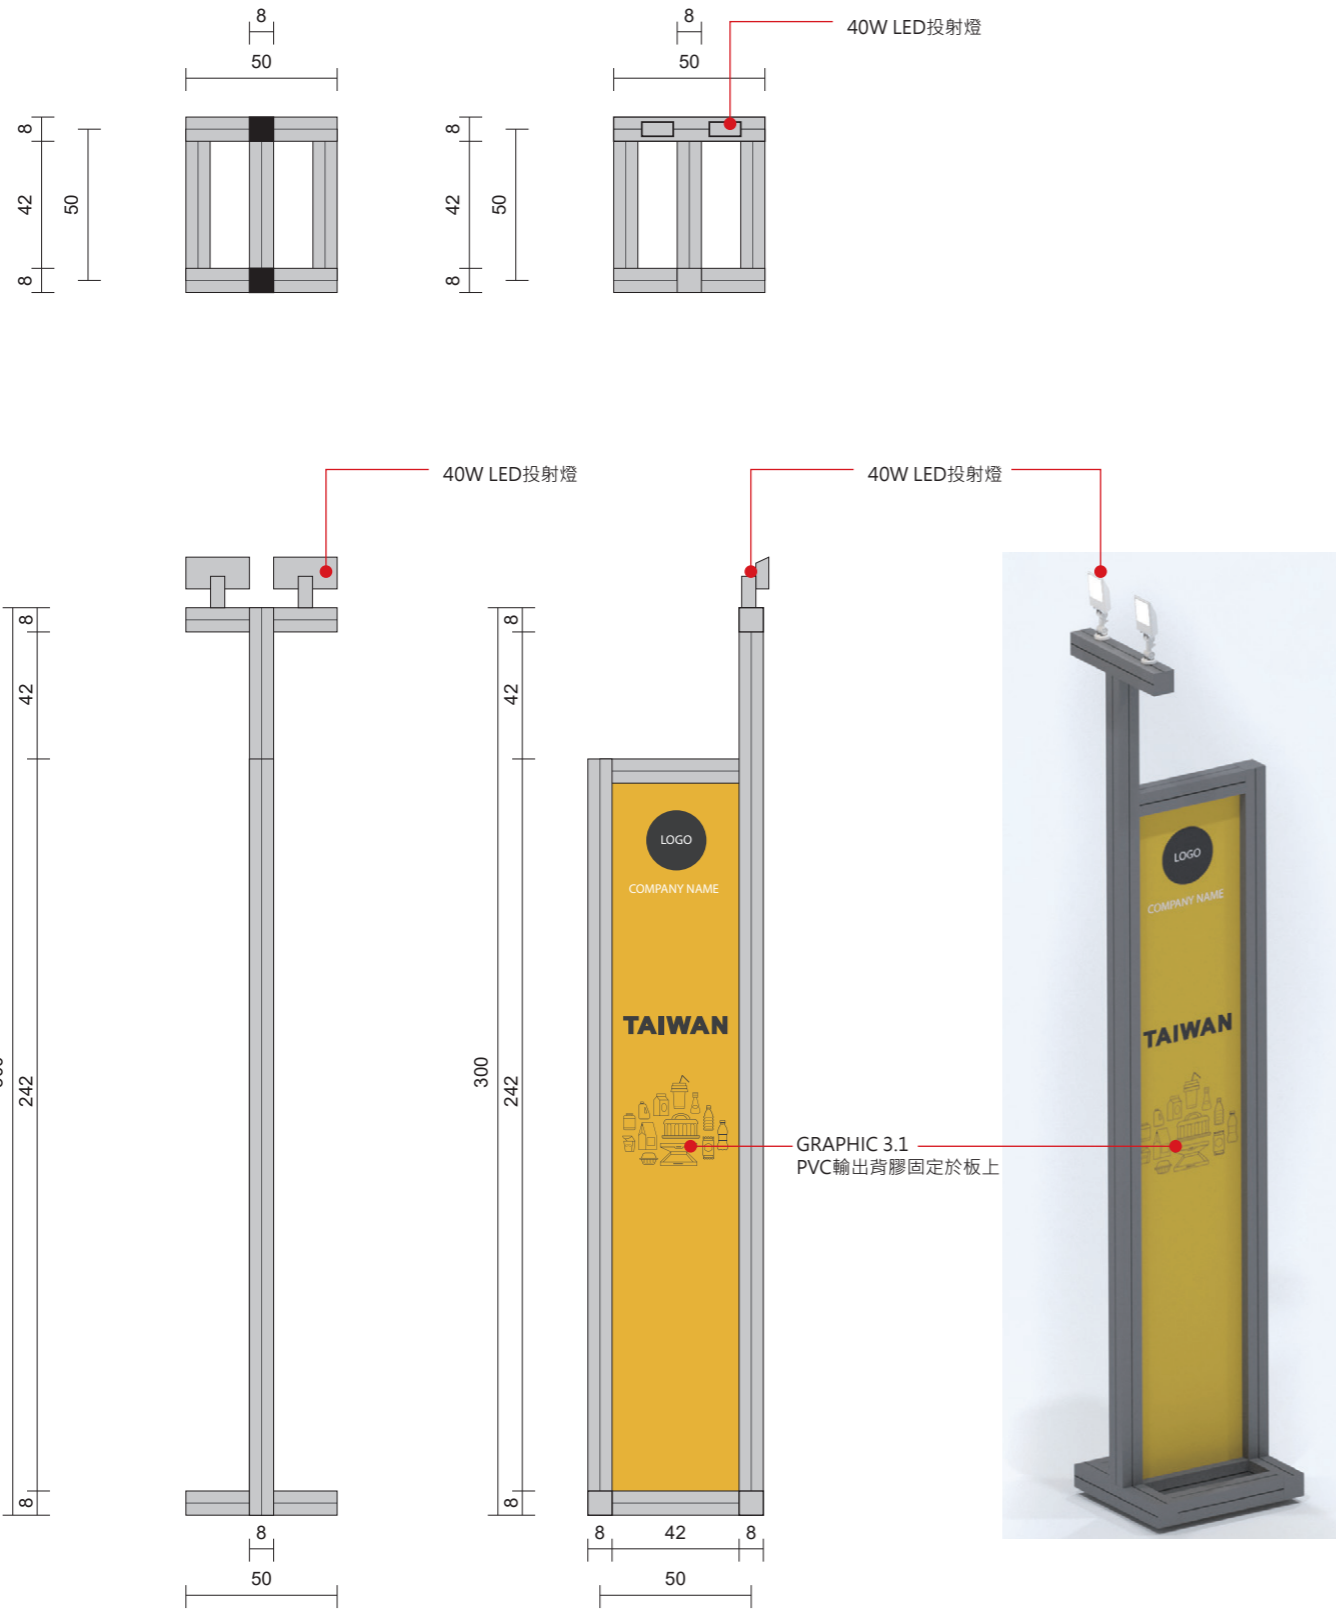

GRAPHIC 05
PVC背襯珍珠板
G5, 300X130CM/H

TOWER GRAPHIC 01
PVC背膠固定於板上
T1, 300X170CM/H

GRAPHIC 04
公司招牌燈箱片
G4, 180X30CM/H

GRAPHIC 06
PVC背襯珍珠板
G6, 300X150CM/H

DETAIL

高玻櫃

DETAIL3

公司招牌間隔板

DETAIL 2

貿協服務台

DETAIL 3 系統燈柱

TOWER GRAPHIC

- T1** TOWER GRAPHIC 1
PVC STICKER 貼於背板
T1, 300 X 150CM/H X 2
- T2** TOWER GRAPHIC 2
PVC STICKER 背襯珍珠板
T2, 450 X 130CM/H X 2
- T3** TOWER GRAPHIC 3
PVC STICKER 背襯珍珠板
T3, 200 X 150CM/H X 4
- T4** TOWER GRAPHIC 4
PVC STICKER 背襯珍珠板
T4, 400 X 130CM/H X 5
- T5** TOWER GRAPHIC 5
PVC STICKER 背襯珍珠板
T5, 300 X 150CM/H X 2
- T6** TOWER GRAPHIC 6
PVC STICKER 背襯珍珠板
T6, 100 X 150CM/H X 4
- T7** TOWER GRAPHIC 7
PVC STICKER 背襯珍珠板
T7, 100 X 150CM/H
- T8** TOWER GRAPHIC 8
PVC STICKER 背襯珍珠板
T8, 200 X 150CM/H
- T9** TOWER GRAPHIC 9
PVC STICKER 背襯珍珠板
T9, 100 X 150CM/H
- T10** TOWER GRAPHIC 10
PVC STICKER 背襯珍珠板
T10, 300 X 150CM/H
- T11** TOWER GRAPHIC 11
PVC STICKER 背襯珍珠板
T11, 200 X 150CM/H
- T12** TOWER GRAPHIC 12
PVC STICKER 背襯珍珠板
T12, 750 X 170CM/H X 2
- T13** TOWER GRAPHIC 13
PVC STICKER 貼於背板
T13, 1000 X 170CM/H X 2