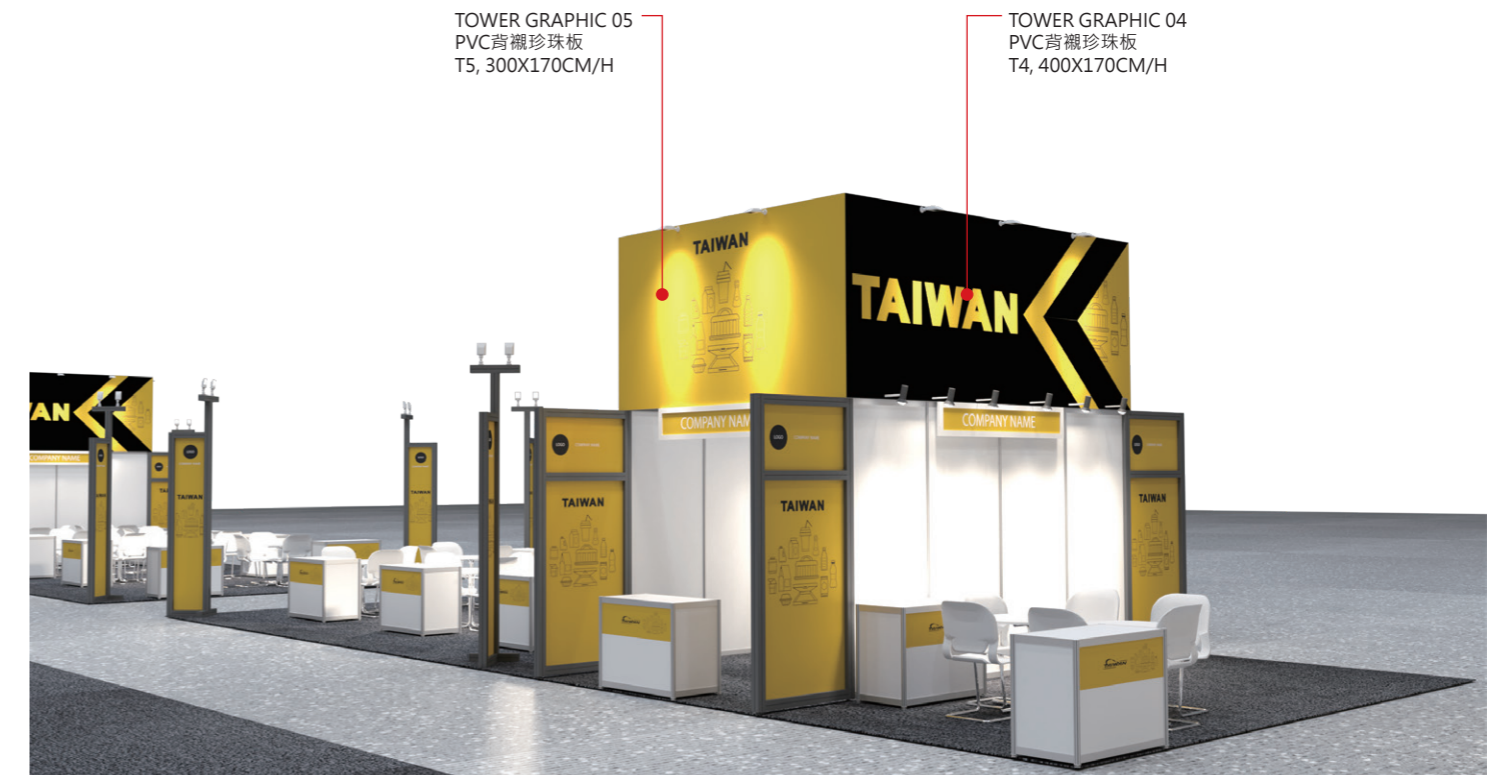

3D圖片僅供模擬參考

3D圖片僅供模擬參考

3D圖片僅供模擬參考

TOWER GRAPHIC 03
PVC背襯珍珠板
T3, 200X170CM/H

TOWER GRAPHIC 12
PVC背襯珍珠板
T12, 750X170CM/H

TOWER GRAPHIC 13
PVC背襯珍珠板
T13, 1000X170CM/H

TOWER GRAPHIC 03
PVC背襯珍珠板
T3, 200X170CM/H

TOWER GRAPHIC 12
PVC背襯珍珠板
T12, 750X170CM/H

TOWER GRAPHIC 13
PVC背襯珍珠板
T13, 1000X170CM/H

TOWER GRAPHIC 03
PVC背襯珍珠板
T3, 200X170CM/H

TOWER GRAPHIC 12
PVC背襯珍珠板
T12, 750X170CM/H

TOWER GRAPHIC 13
PVC背襯珍珠板
T13, 1000X170CM/H

3D圖片僅供模擬參考

PROPAK Vietnam 2020

[AREA A]

【AREA A】

【AREA B】

SYMBLE	DESCRIPTION
	8CM MAXIMA柱, 0~420 CM
	8CM MAXIMA柱, 0~250 CM
	系統隔間板, 100X250 CM/H
	系統可鎖櫃, 100X50X80 CM/H
	公司招牌間格板, 100X8X250 CM/H MAXIMA LIGHT SYSTEM 8CM
	TAITRA 服務台, 210X110X105 CM/H SEE DETAIL-1
	洽談桌椅組
	吧台椅
	可鎖門
	斜層板, 100X30CM
	冷熱飲水機
	無線網路設備
	展出機器