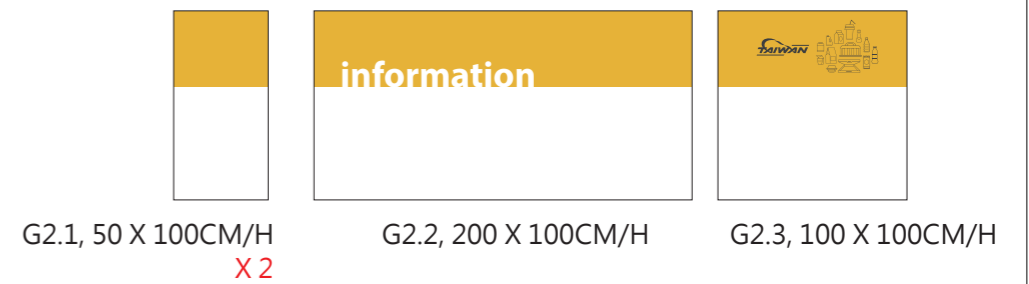

GRAPHIC

G1 GRAPHIC 1, FOR 可鎖櫃
G1, 100 X 80CM/H X 40

G2 GRAPHIC 2, FOR 貿協服務台
PVCSTICKER 背襯珍珠板
G2, 50 X 100CM/H, 200 X 100CM/H, 100 X 100CM/H