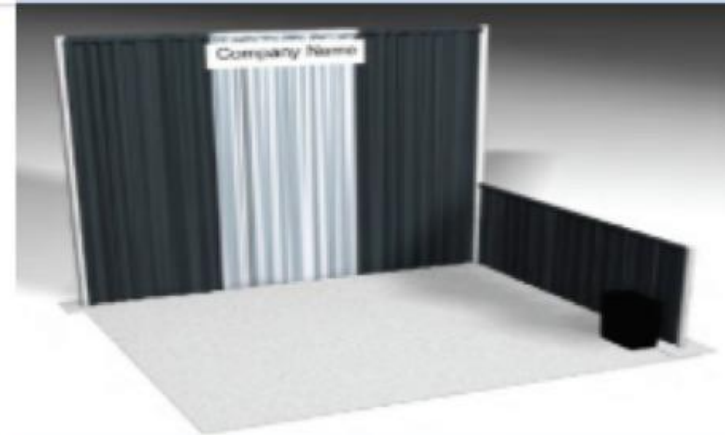

AdEventor
we believe in your dreams

Stand design Proposal

For

EYE FOR TRAVEL—USA — LAS VEGAS

Final Stand as per Image

Particulars:

1. Backwall with Logo, Graphics & TV wall mounted
2. Counter Table with 1 Bar Chair: 1 Set – with Logo Graphics, Storage, 4 iPad Stands & TV with Stand mounted over the Counter
3. 1 Brochure Stand
4. Carpet Flooring
5. **ADDITIONAL:** 1 High Top Meeting Table with 3 Bar Chairs as per image below

About the Stall

Ceiling height: 18ft
Booth size: 8ft x 10ft

Corner booth with open side

Inclusions

- 1 Standard Table & 2 Chairs
- Logo & Overview on Event Website
- Logo on Event Signage

- (2.43m) High draping
- 3' (0.91m) Side draping
- One Line Booth ID sign
- Exhibition area will be fully carpeted

If you have multiple booths, the size of your pipe and drape structure will vary accordingly. Please inform Chloe Bain by [26th September 2018](#) if you:

- § Do not require your pipe and drape structure
- § If you are planning a booth design higher than the standard 8ft/2m height, as these are subject to approval