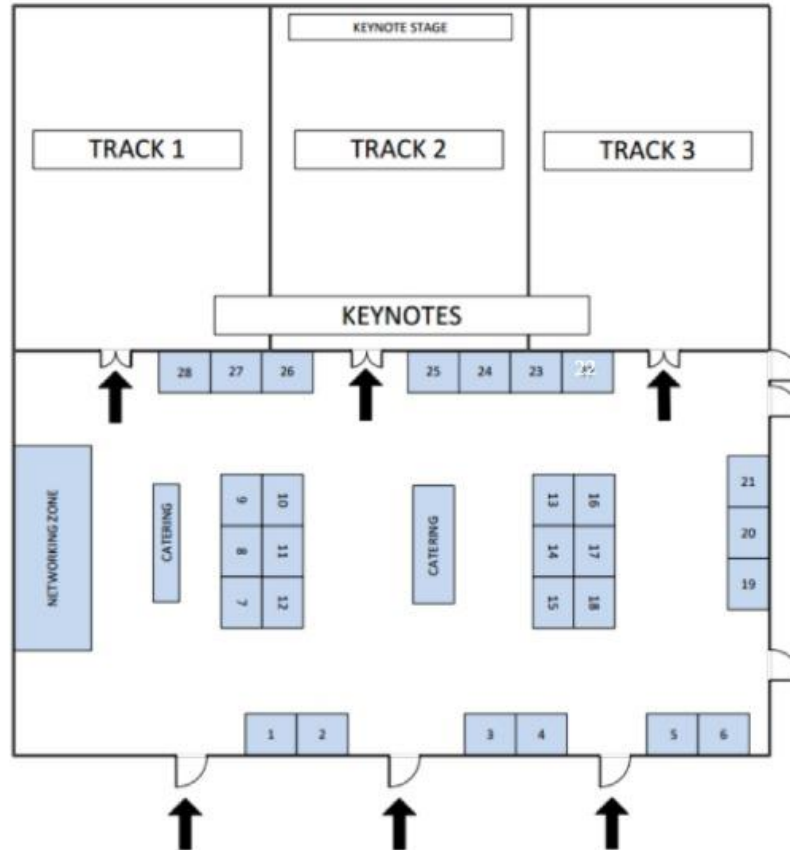

AdEventor
we believe in your dreams

Stand design Proposal

For

EYE FOR TRAVEL—USA — LAS VEGAS

Final Stand as per Image

Particulars:

1. Backwall with Logo, Graphics & TV wall mounted
2. Counter Table with 1 Bar Chair: 1 Set – with Logo Graphics, Storage, 4 iPad Stands & TV with Stand mounted over the Counter
3. 1 Brochure Stand
4. Carpet Flooring
5. **ADDITIONAL:** 1 High Top Meeting Table with 3 Bar Chairs as per image below

About the Stall

Ceiling height: 18ft
Booth size: 8ft x 10ft

Corner booth with open side

Inclusions

- 1 Standard Table & 2 Chairs
- Logo & Overview on Event Website
- Logo on Event Signage

- (2.43m) High draping
- 3' (0.91m) Side draping
- One Line Booth ID sign
- Exhibition area will be fully carpeted

If you have multiple booths, the size of your pipe and drape structure will vary accordingly. Please inform Chloe Bain by [26th September 2018](#) if you:

- § Do not require your pipe and drape structure
- § If you are planning a booth design higher than the standard 8ft/2m height, as these are subject to approval