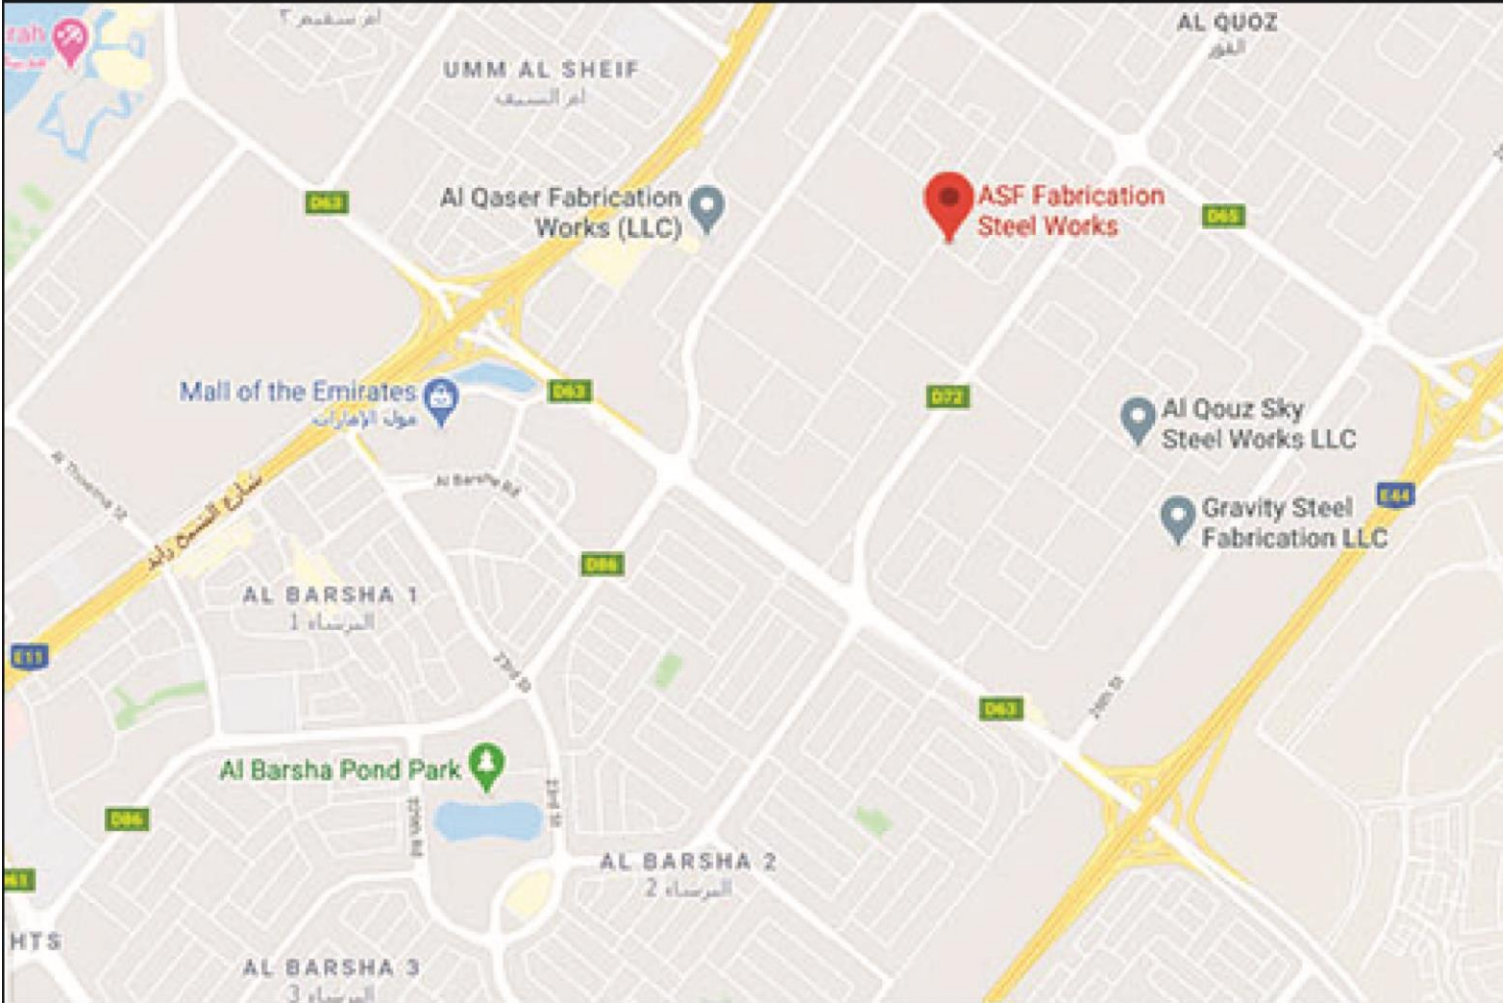

Cutter Machine

Gas Cutter

Tools

Compressor

Building No. 50, St.. # 13-C Near Al Quoz Mall

Al Quoz Ind. Area # 3, Dubai-UAE

Tel. +971 4 3798646

Fax +971 4 3382401

P.O Box 391569

E-mail : asfteelfabrication@hotmail.com

info@asfteelfab.com

Web : www.asfteelfab.com

Web : www.asfteelfab.com